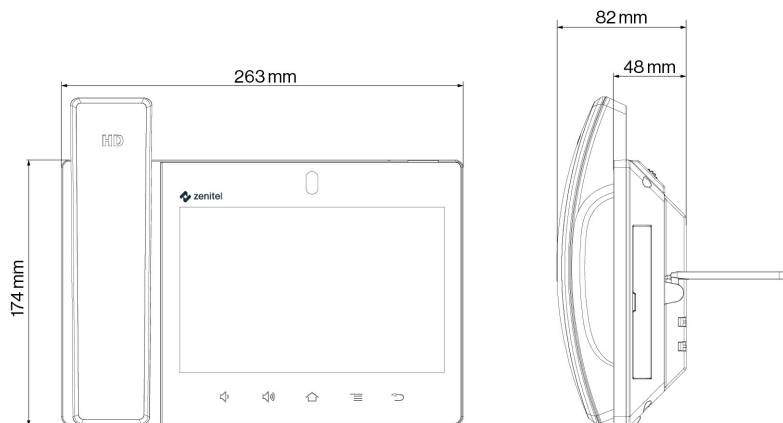

[For more information go to Zenitel Wiki](#)

Technical Dimensions

Specifications

GENERAL

Graphic Display	8" (1280x800) capacitive (10 points) touch screen IPS LCD
Camera	Tilttable 2 mega-pixel CMOS camera with privacy shutter, 1080P@30fps
Auxiliary Ports	RJ9 headset jack (allowing EHS with Plantronics headsets), 3.5mm stereo headset with microphone, USB 3.0 port, Type-C, HDMI-out, HDMI-in
Feature keys	2 function touch keys VOLUME +/-, 3 dedicated Android touch keys HOME, MENU, and BACK
Video Codec	H.263, H.264 BP/MP/HP
Video resolution	Up to 1080p
Video frame rate	Up to 30 fps
Operating temperature range	0°C to +40°C
Storage temperature range	-10°C to +60°C
Relative humidity	10% - 90% non-condensing
Power options	Power over Ethernet (PoE & PoE+) or power adapter.
Power over Ethernet	802.3af Class 3, 802.3at Class 4
Power adapter	Input: 100-240VAC 50-60Hz; Output 12VDC 1.5A
Network Interface	2 x RJ45 (Ethernet) 10/100/1000 Mbps with integrated PoE/PoE+
Bluetooth	Integrated, Bluetooth 5 + EDR
Wi-Fi	Integrated, dual-band 2.4 & 5GHz with 802.11 a/b/g/n/ac/ax, 2T2R, Wi-Fi Display & AirPlay
Security	User and administrator level passwords, MD5 and MD5-session based authentication, 256-bit AES encrypted configuration file, TLS, SRTP, HTTPS, 802.1x media access control, Kensington Security Slot (Kensington Lock) support, anti-hacking secure boot
Protocols/Standards	SIP RFC3261, TCP/IP/UDP, RTP/RTCP, HTTP/HTTPS, ARP, ICMP, DNS (A record, SRV, NAPTR), DHCP, PPPoE, SSH, TFTP, NTP, STUN, SIMPLE, LLDPMED, LDAP, TR-069, 802.1x, TLS, SRTP, IPv6, OpenVPN®.
Audio technology	Wide-band Opus, wide-band G.722, G.711µ/a, G.729A/B, G.726-32, iLBC, in-band and out-of-band DTMF (In audio, RFC2833, SIP INFO), VAD, CNG, AEC, PLC, AJB, AGC, ANS, Noise Shield 2.0
	English, German, Italian, French, Spanish, Portuguese, Russian