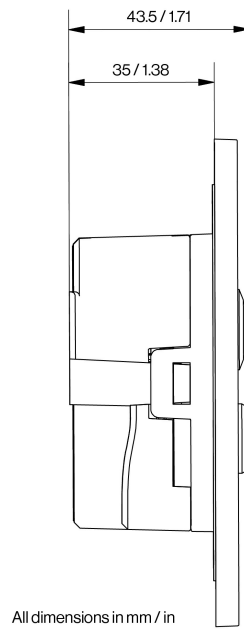

### Technical Dimensions

All dimensions in mm / in

## CONSTRUCTION

Dimensions (HxWxD)	117 x 117 x 43.5 mm / 4.6" x 4.6" x 1.7"
Dimensions after flush mount	117 x 117 x 8.5 mm / 4.6" x 4.6" x 0.3"
Weight	0.3 kg / 0.66 lbs.
Faceplate material	2 mm / 0.12" PMMA, colour printed on back side
Base / frame material	3 mm / 0.12" Aluminum alloy - A413.0, AISi12Fe, painted
Electronics cover material	Polycarbonate (translucent)
Loudspeaker poke protection, small diameter objects	Stainless steel mesh, acoustically transparent