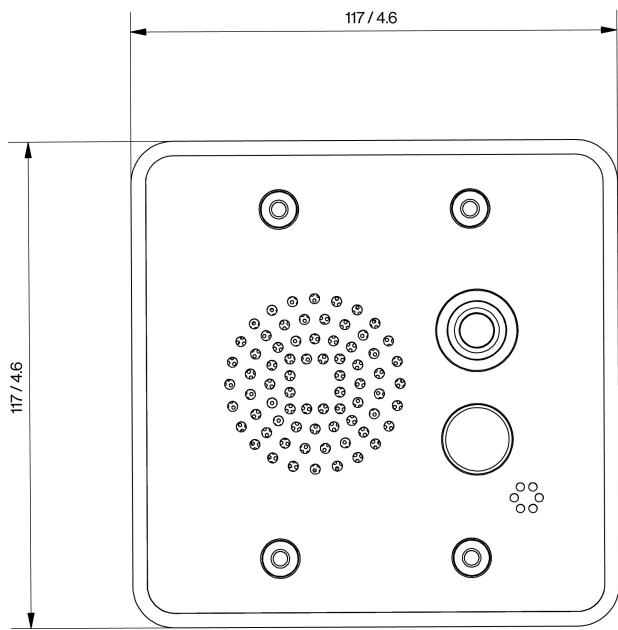

## TMIV-1+ | Mini Video Intercom

Mini IP &amp; SIP Video Intercom

- ✓ Durable white thermoplastic front plate with one call button, and LED indicator for door status.
- ✓ Advanced Audio Technology - High sound pressure levels, automatic volume gain control, and active noise and echo cancellation for superior clarity
- ✓ Video Features - Wide-angle HD camera with excellent low-light performance, and support for RTSP and ONVIF streaming
- ✓ Flexible Installation - Options for wall or flush mounting
- ✓ Seamless Integration - Fully compatible with Zenitel Connect Pro, ICX-AlphaCom, IC-EDGE, and SIP-based systems.

### Technical Dimensions

All dimensions in mm / in

## CONSTRUCTION

Dimensions (HxWxD)	117 x 117 x 43.5 mm / 4.6" x 4.6" x 1.7"
Dimensions after flush mount	117 x 117 x 8.5 mm / 4.6" x 4.6" x 0.3"
Weight	0.3 kg / 0.66 lbs.
Faceplate material	2 mm / 0.12" PMMA, colour printed on back side
Base / frame material	3 mm / 0.12" Aluminum alloy - A413.0, AISi12Fe, painted
Electronics cover material	Polycarbonate (translucent)
Loudspeaker poke protection, small diameter objects	Stainless steel mesh, acoustically transparent