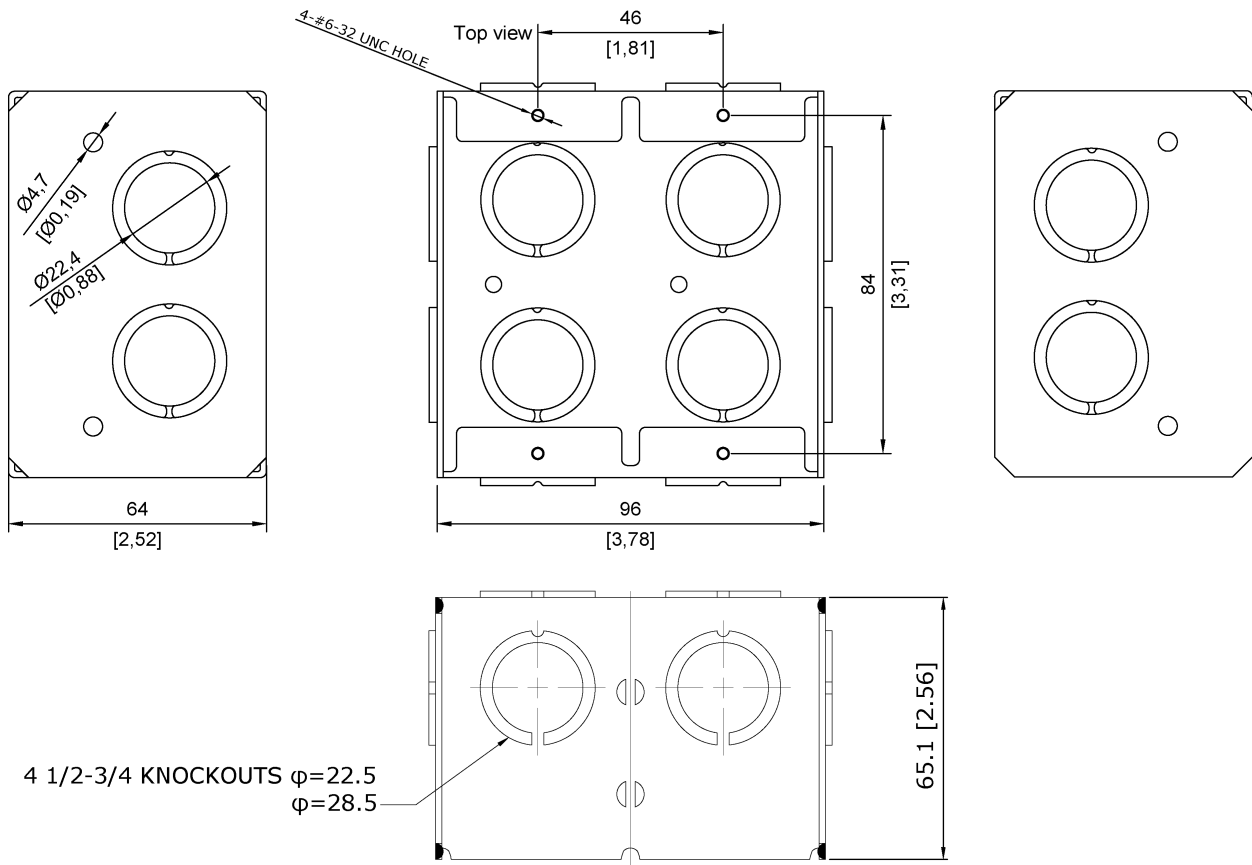

1008140030

TA-3

2½" Deep Flushmount Backbox for Turbine Compact & & Mini

Description

2½" Deep Flushmount Backbox for Turbine Mini stations TMIS-1, TMIS-2 and Turbine Compact Analog stations TCAS-1, TCAS-2, TCAS-3.

Technical Dimensions

Specifications

MECHANICAL

Size (WxHxD): 96 x 96 x 64mm

Wt: 0.4kg

Used With

TMIS-1

Turbine Mini Intercom