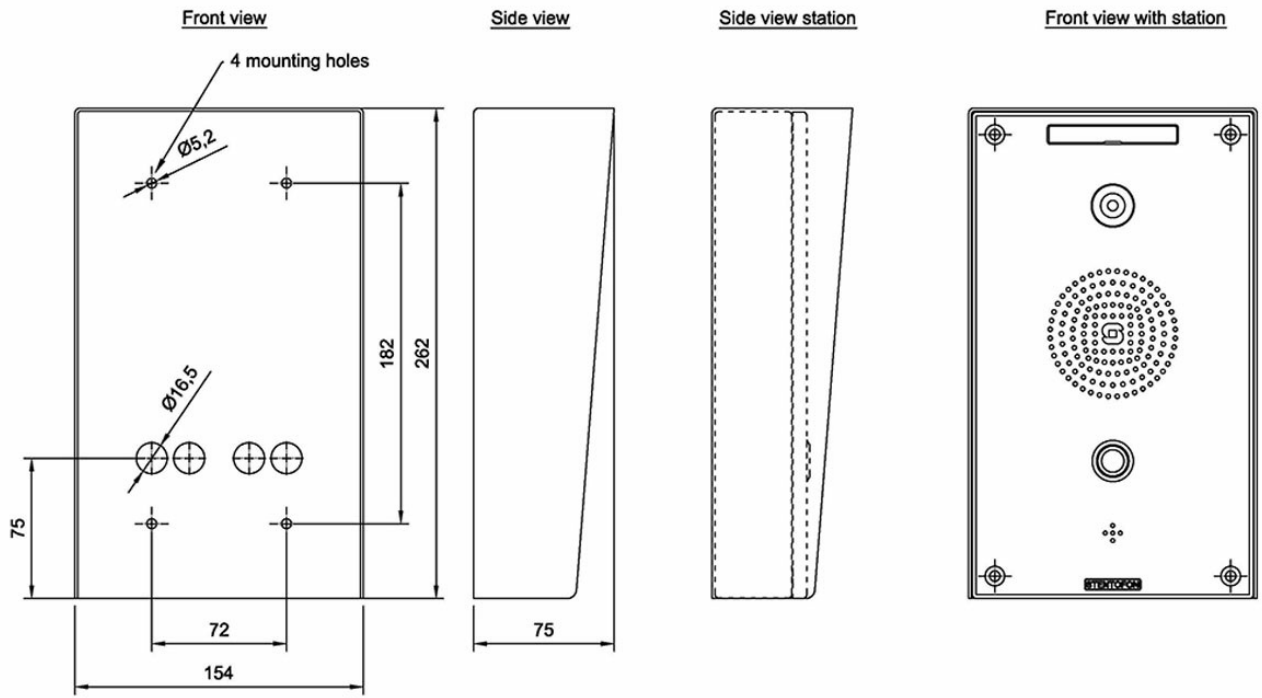

1401199112

Protection Roof

Technical Dimensions

Specifications

MECHANICAL

Size (WxHxD)	138 x 248 x 41 mm
--------------	-------------------

Weight	1 kg
--------	------

Used With