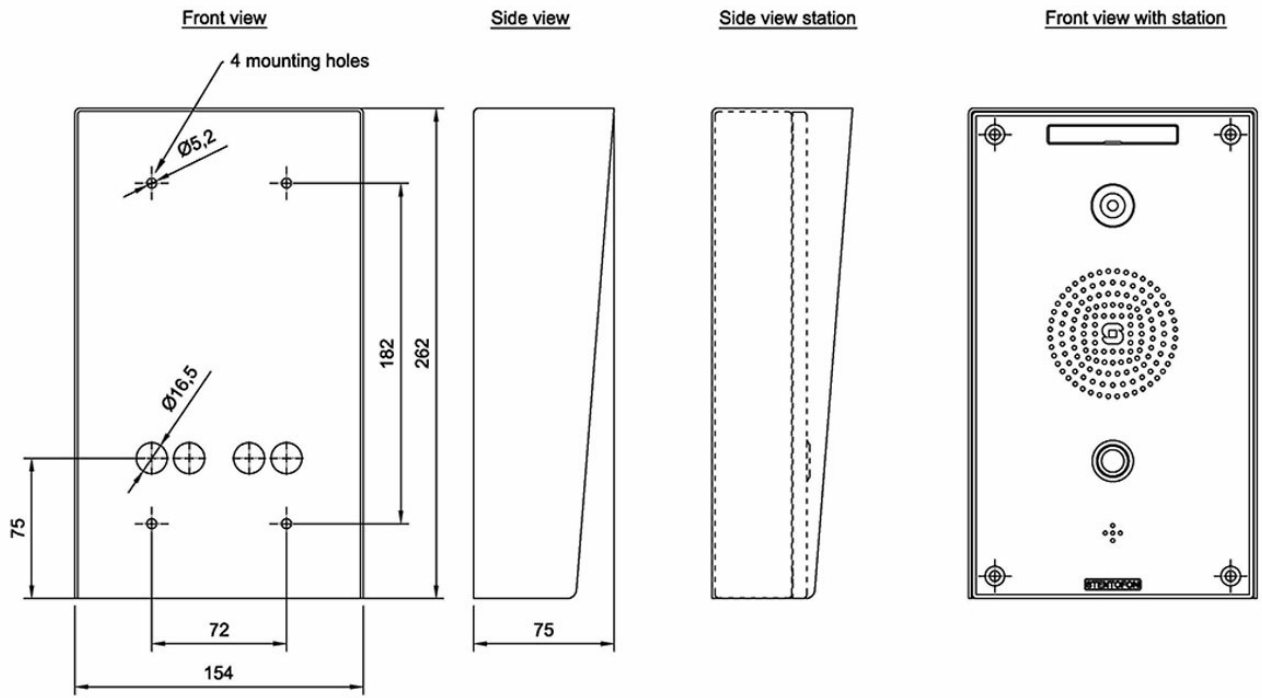

1401199112

Protection Roof

Technical Dimensions

Specifications

MECHANICAL

Size (WxHxD)	138 x 248 x 41 mm
Weight	1 kg

Used With

IP Vandal Resistant
Video Intercom Station
w/ CP CAM Camera