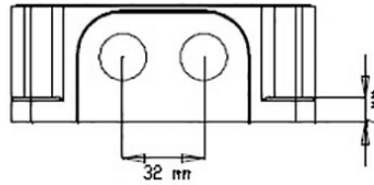

Technical Dimensions