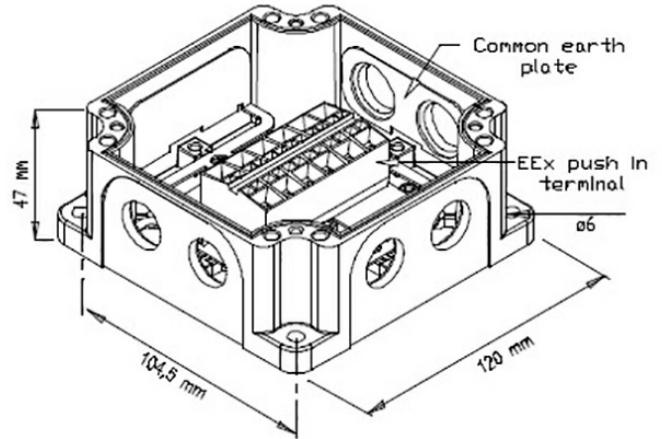

Technical Dimensions