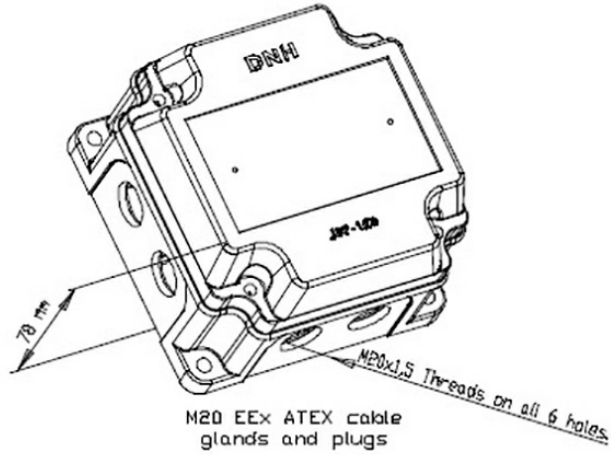

Technical Dimensions