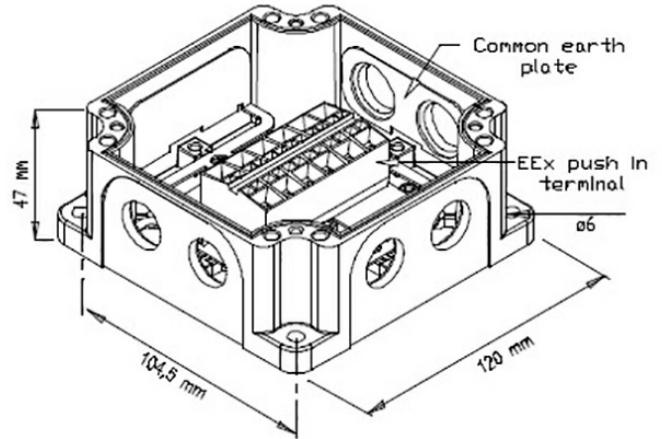

## Description

Ex Junction box with 6 possible M20 entries, earth plate and 2,5 mm Wago terminal. Delivered with 3 cable glands and 4 blindplugs M20 unmounted.

Certified by/ Certification code / Number : NEMKO / Ex e IIC T6 Gb/ 12ATEX1207X

Installation, Operation and Maintenance Procedure:

- ✓ Screw the box to the wall or ceiling with 2-4 screws.
- ✓ JBP-120 has 6 entries, and is delivered with 3 pieces M-20EExe ATEX cable glands and 4 pieces M-20EExe ATEX blind plugs.
- ✓ Fasten lid with four screws approximately 1 Nm.
- ✓ JBP-120EExeN is delivered with Wago terminal 264 with max 2,5 mm<sup>2</sup>.

# Technical Dimensions

## GENERAL

Dimensions WxHxD	120 x 47 x 104,5
Material / Color	Antistatic PA/ Black
Mounting	4 screws
Termination	Wago 264 terminal /earth plate
Weight	0,4 kg
Max. / min. amb. temp	-50°C ≤ Ta ≤ +50°C
Cable inlet 1	3 x M20 EEx ATEX
Cable inlet 2	4 x M20 blindplugs M20
Environmental Condition	Exposed