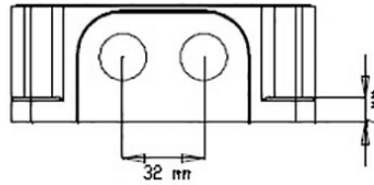

## Description

Ex Junction box with 6 possible M20 entries, earth plate and 2,5 mm Wago terminal. Delivered with 3 cable glands and 4 blindplugs M20 unmounted.

Certified by/ Certification code / Number : NEMKO / Ex e IIC T6 Gb/ 12ATEX1207X

Installation, Operation and Maintenance Procedure:

- ✓ Screw the box to the wall or ceiling with 2-4 screws.
- ✓ JBP-120 has 6 entries, and is delivered with 3 pieces M-20EExe ATEX cable glands and 4 pieces M-20EExe ATEX blind plugs.
- ✓ Fasten lid with four screws approximately 1 Nm.
- ✓ JBP-120EExeN is delivered with Wago terminal 264 with max 2,5 mm<sup>2</sup>.

# Technical Dimensions

## GENERAL

Dimensions WxHxD	120 x 47 x 104,5
Material / Color	Antistatic PA/ Black
Mounting	4 screws
Termination	Wago 264 terminal /earth plate
Weight	0,4 kg
Max. / min. amb. temp	-50°C ≤ Ta ≤ +50°C
Cable inlet 1	3 x M20 EEx ATEX
Cable inlet 2	4 x M20 blindplugs M20
Environmental Condition	Exposed