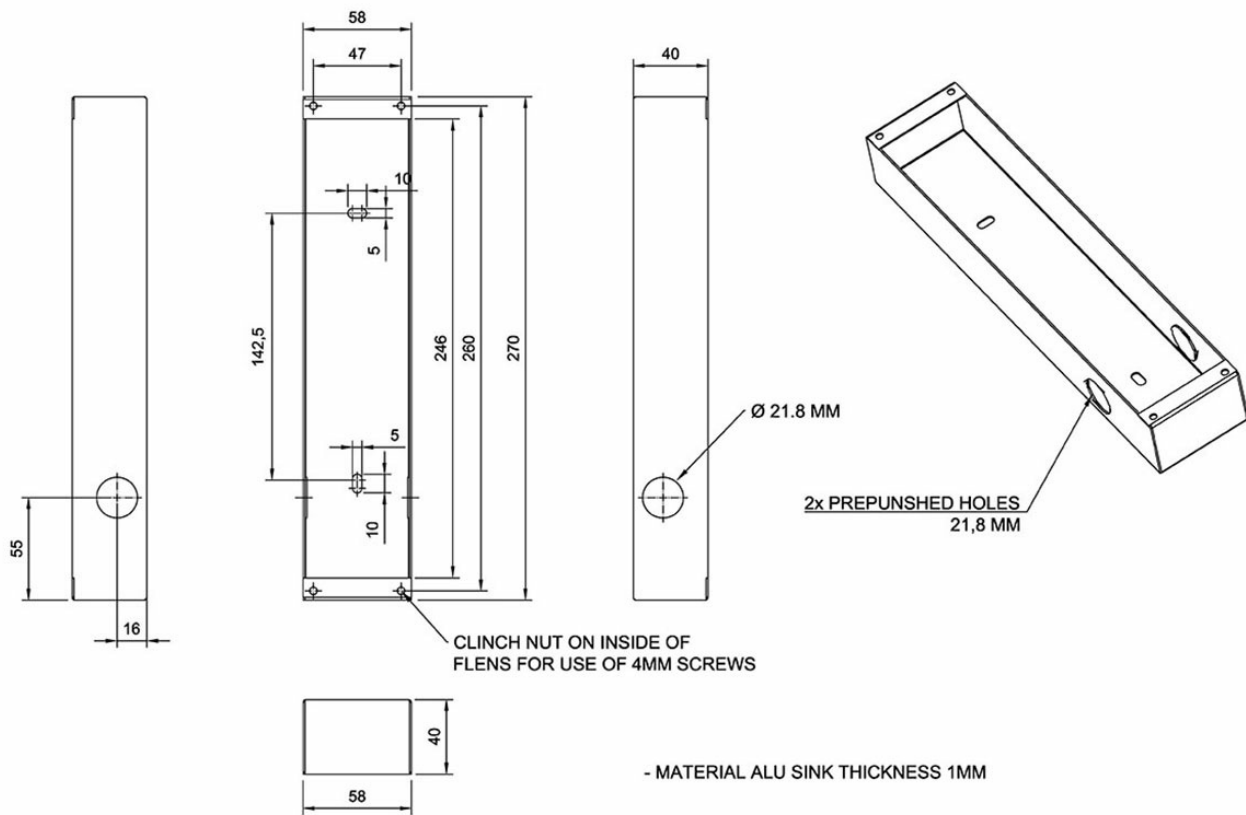

1008098800

Flush mount back box

Description

Backbox for handset module CRM-V-HS for IP Flush Master

Technical Dimensions

Specifications

GENERAL

Size (WxHxD)	58 x 270 x 40mm
--------------	-----------------

Weight	0.3kg
--------	-------

GENERAL

Related items	1008097100 Handset
---------------	--------------------

Used With

CRM-V-HS

Handset for IP Flush
Master CRM-V