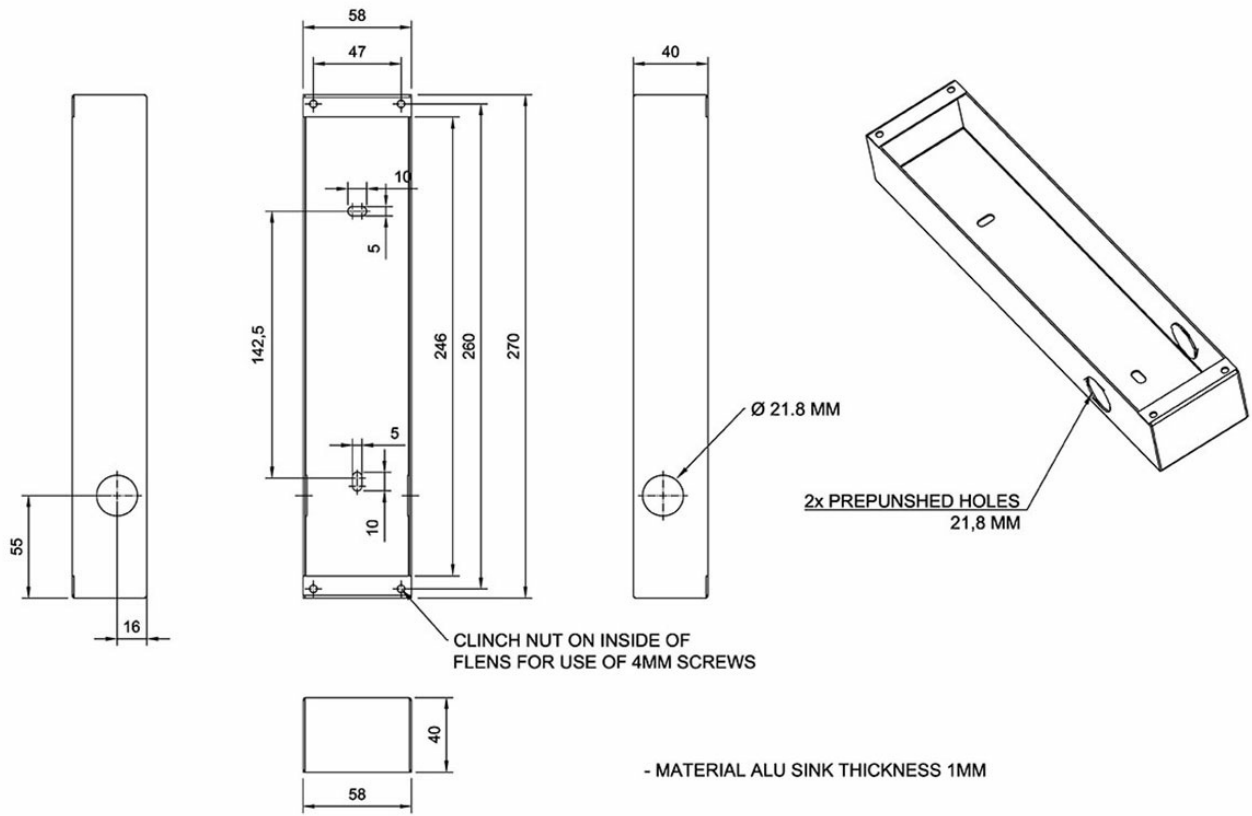

## Flush mount back box

---

---

### Description

Backbox for handset module CRM-V-HS for IP Flush Master

### Technical Dimensions

## GENERAL

Size (WxHxD)	58 x 270 x 40mm
--------------	-----------------

Weight	0.3kg
--------	-------