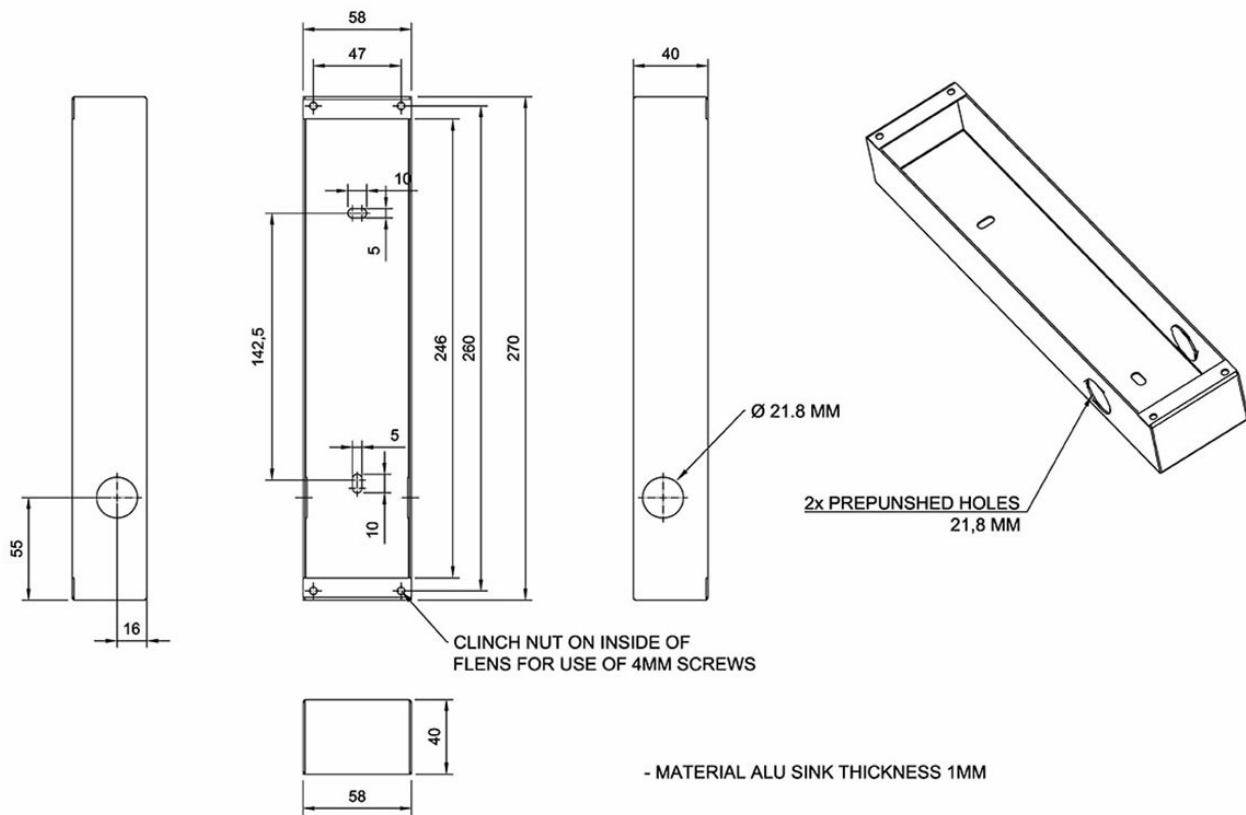

## Flush mount back box

---

---

### Description

Backbox for handset module CRM-V-HS for IP Flush Master

### Technical Dimensions

## GENERAL

---

Size (WxHxD)	58 x 270 x 40mm
--------------	-----------------

---

Weight	0.3kg
--------	-------

---