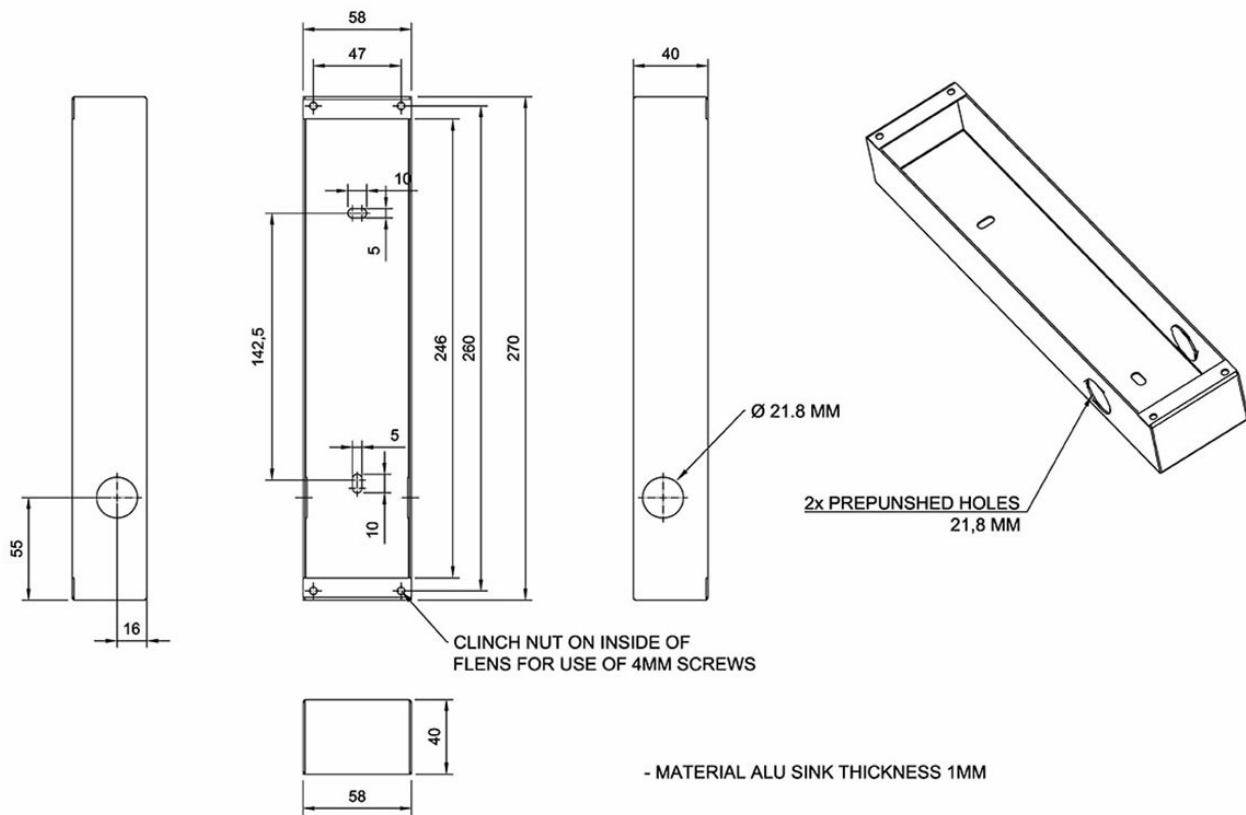

## Flush mount back box

---

---

### Description

Backbox for handset module CRM-V-HS for IP Flush Master

### Technical Dimensions

## GENERAL

Size (WxHxD)	58 x 270 x 40mm
--------------	-----------------

Weight	0.3kg
--------	-------