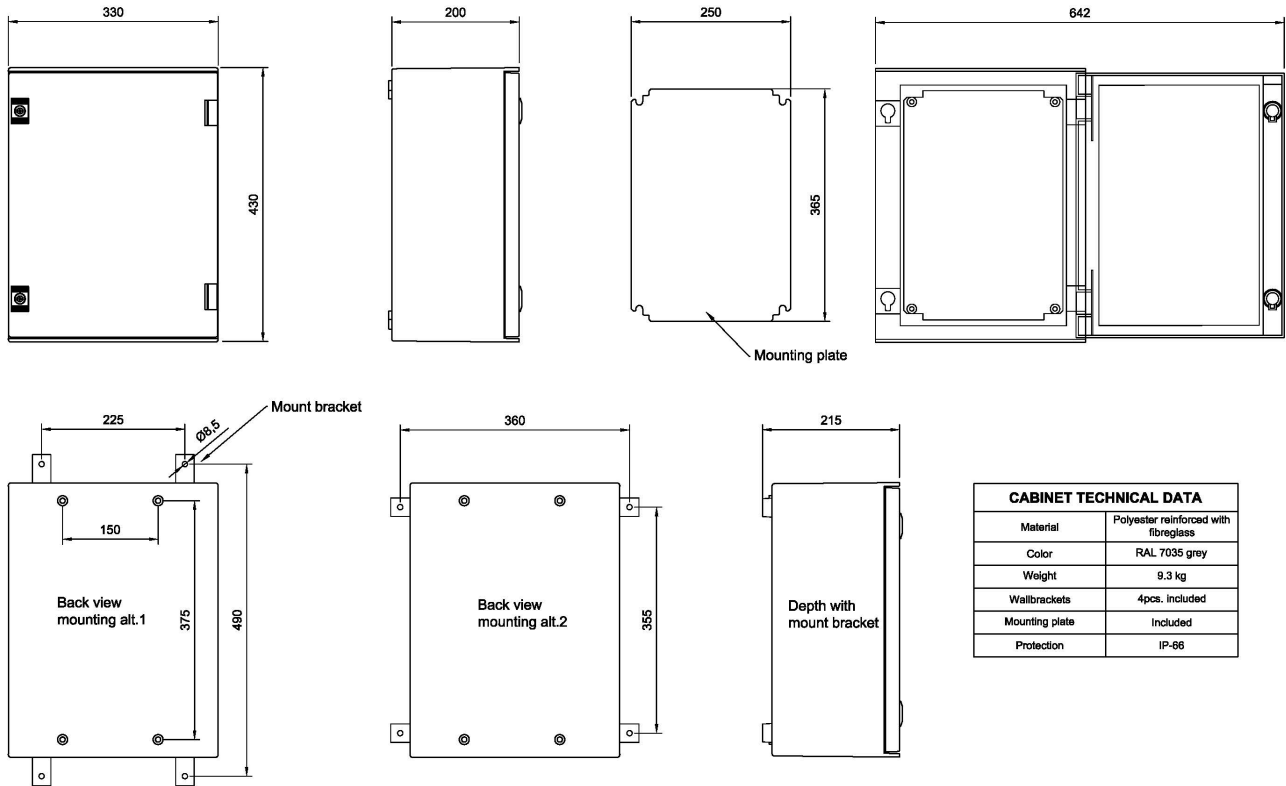

### Description

- ✓ Plain wall mounting using a mounting plate
- ✓ Colour grey RAL 7035
- ✓ Corrosion resistant
- ✓ Double chromed zinc coated steel plates
- ✓ Wall mounting set for outside mounting to wall
- ✓ Protection IP-66

Addition for PLM-43M:  
M20 Cable Glands

Assembly included

Addition for PLM-43MH:

M20 cable glands and assembly

Heater and thermostat included

## Technical Dimensions

CABINET TECHNICAL DATA	
Material	Polyester reinforced with fibreglass
Color	RAL 7035 grey
Weight	9.3 kg
Wallbrackets	4pcs. included
Mounting plate	Included
Protection	IP-66

## GENERAL

PLM-43	Seawater Resistant Cabinet IP-66
Dimensions (WxHxD)	330 x 430 x 200 mm
Weight	6.7 kg
Additional mounting plate:	Dimension 365 x 250 mm