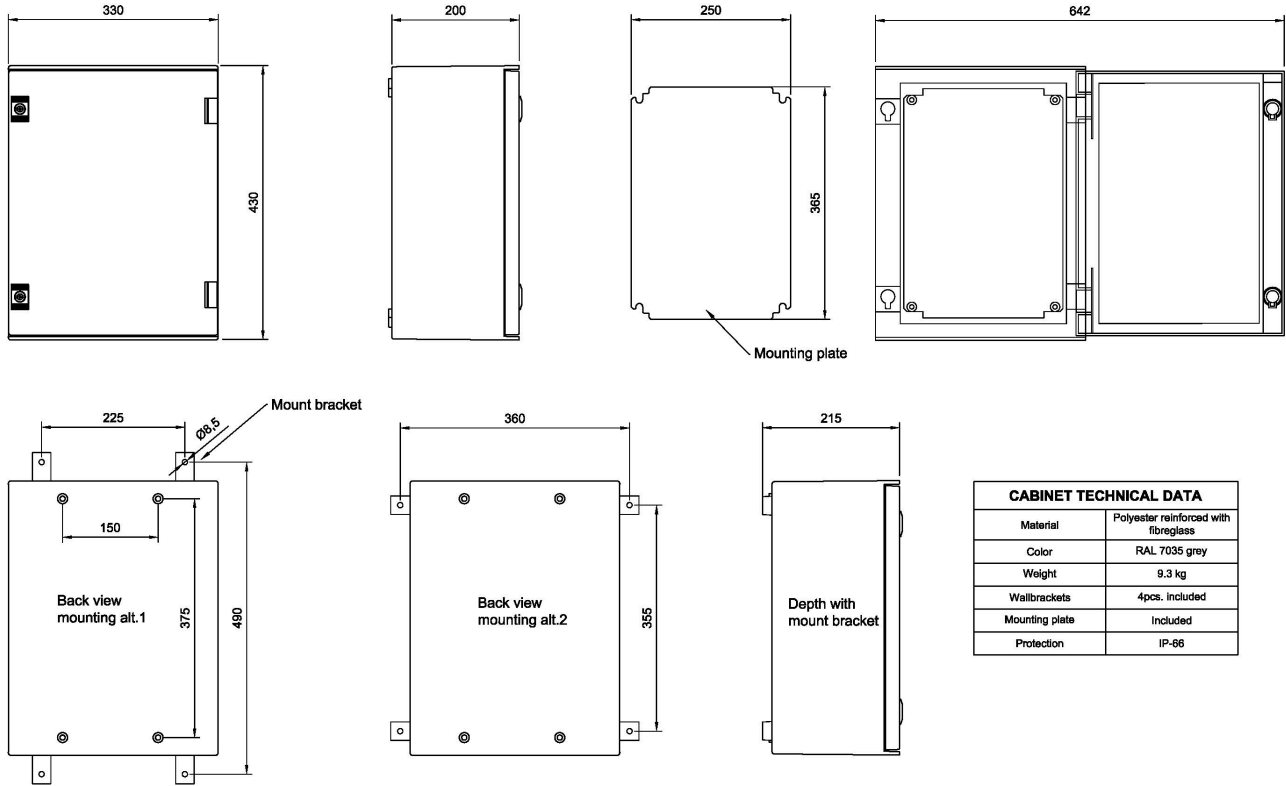

3006202011

PLM-43

Cabinets For Outdoors Installations

Description

- ✓ Plain wall mounting using a mounting plate
- ✓ Colour grey RAL 7035
- ✓ Corrosion resistant
- ✓ Double chromed zinc coated steel plates
- ✓ Wall mounting set for outside mounting to wall
- ✓ Protection IP-66

Addition for PLM-43M:
M20 Cable Glands

Addition for PLM-43MH:
 M20 cable glands and assembly
 Heater and thermostat included

Technical Dimensions

CABINET TECHNICAL DATA	
Material	Polyester reinforced with fibreglass
Color	RAL 7035 grey
Weight	9.3 kg
Wallbrackets	4pcs. included
Mounting plate	Included
Protection	IP-66

Specifications

GENERAL

PLM-43	Seawater Resistant Cabinet IP-66
Dimensions (WxHxD)	330 x 430 x 200 mm
Weight	6.7 kg
Additional mounting plate:	Dimension 365 x 250 mm

PRODUCT VARIANTS

3006202012	PLM-43M Seawater resistant cabinet with requested equipment mounted, 4xM20 cable glands
2810010010	PLM-43MH Seawater resistant cabinet with requested equipment mounted, heater and thermostat, 4xM20 cable glands