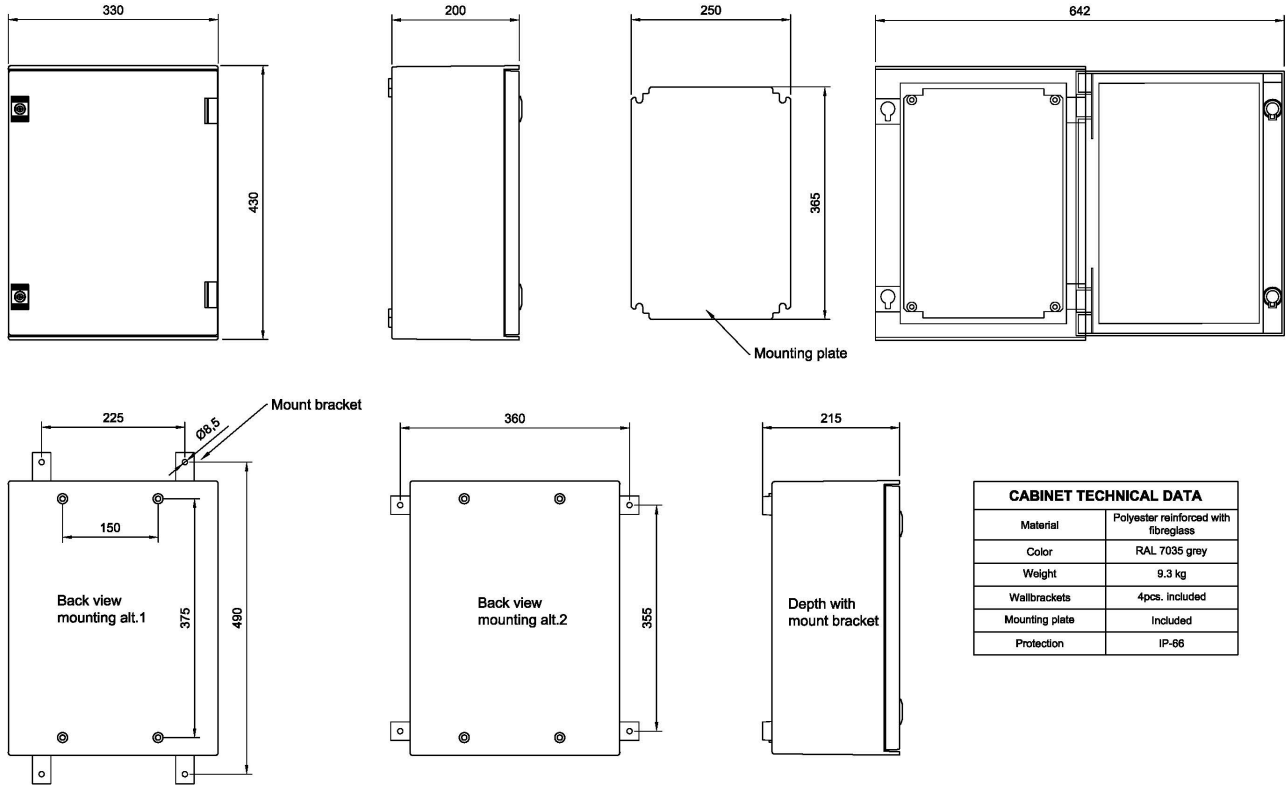

3006202011

PLM-43

Cabinets For Outdoors Installations

- ✓ Includes mounting plate
- ✓ Includes mounting brackets

 IP66

Description

- ✓ Plain wall mounting using a mounting plate
- ✓ Colour grey RAL 7035
- ✓ Corrosion resistant
- ✓ Double chromed zinc coated steel plates
- ✓ Wall mounting set for outside mounting to wall
- ✓ Protection IP-66

Addition for PLM-43M:
M20 Cable Glands

Addition for PLM-43MH:
 M20 cable glands and assembly
 Heater and thermostat included

Technical Dimensions

CABINET TECHNICAL DATA	
Material	Polyester reinforced with fibreglass
Color	RAL 7035 grey
Weight	9.3 kg
Wallbrackets	4pcs. included
Mounting plate	Included
Protection	IP-66

Specifications

GENERAL

PLM-43	Seawater Resistant Cabinet IP-66
Dimensions (WxHxD)	330 x 430 x 200 mm
Weight	6.7 kg
Additional mounting plate:	Dimension 365 x 250 mm

PRODUCT VARIANTS

3006202012	PLM-43M Seawater resistant cabinet with requested equipment mounted, 4xM20 cable glands
2810010010	PLM-43MH Seawater resistant cabinet with requested equipment mounted, heater and thermostat, 4xM20 cable glands