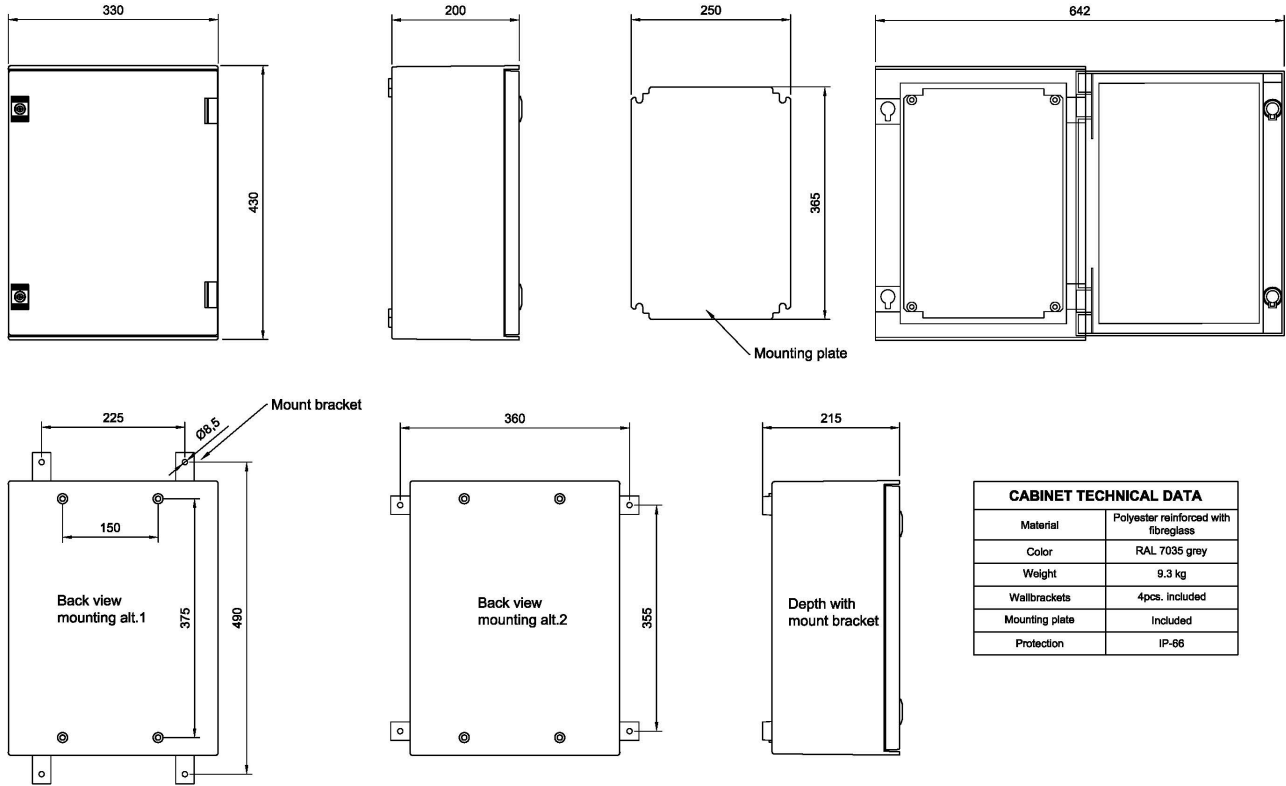

3006202011

PLM-43

Cabinets For Outdoors Installations

- ✓ Includes mounting plate
- ✓ Includes mounting brackets

 IP66

Description

- ✓ Plain wall mounting using a mounting plate
- ✓ Colour grey RAL 7035
- ✓ Corrosion resistant
- ✓ Double chromed zinc coated steel plates
- ✓ Wall mounting set for outside mounting to wall
- ✓ Protection IP-66

Addition for PLM-43M:
M20 Cable Glands

Assembly included

Addition for PLM-43MH:

M20 cable glands and assembly

Heater and thermostat included

Technical Dimensions

CABINET TECHNICAL DATA	
Material	Polyester reinforced with fibreglass
Color	RAL 7035 grey
Weight	9.3 kg
Wallbrackets	4pcs. included
Mounting plate	Included
Protection	IP-66

Specifications

GENERAL

PLM-43	Seawater Resistant Cabinet IP-66
Dimensions (WxHxD)	330 x 430 x 200 mm
Weight	6.7 kg
Additional mounting plate:	Dimension 365 x 250 mm

PRODUCT VARIANTS

3006202012	PLM-43M Seawater resistant cabinet with requested equipment mounted, 4xM20 cable glands
2810010010	PLM-43MH Seawater resistant cabinet with requested equipment mounted, heater and thermostat, 4xM20 cable glands