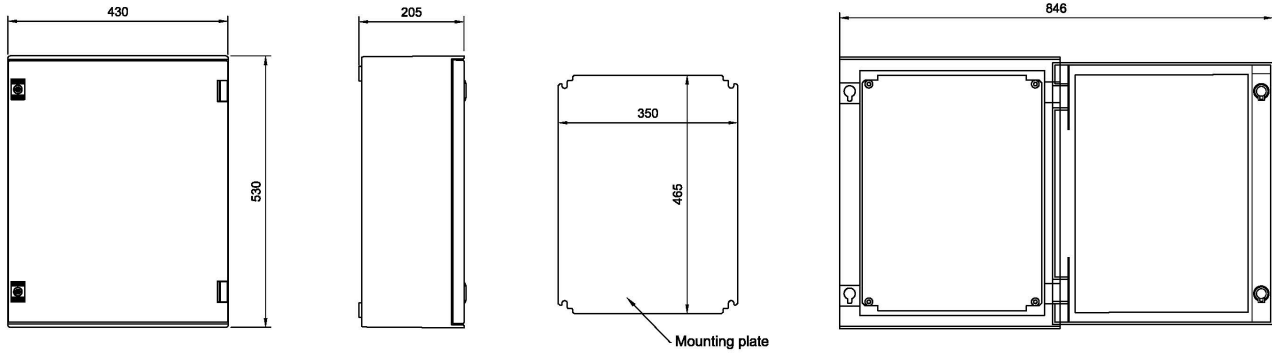

3006202013

PLM-54

Cabinets For Outdoors Installations

 IP66

Description

- ✓ Plain wall mounting using a mounting plate
- ✓ Colour grey RAL 7035
- ✓ Corrosion resistant
- ✓ Double chromed zinc coated steel plates
- ✓ Wall mounting set for outside mounting to wall
- ✓ Protection IP-66

Addition for PLM-54M
M20 Cable Glands

Technical Dimensions

CABINET TECHNICAL DATA	
Material	Polyester reinforced with fibreglass
Color	RAL 7035 grey
Weight	9.3 kg
Wallbrackets	4pcs. included
Mounting plate	Included
Protection	IP-66

Specifications

GENERAL

PLM-54	Seawater Resistant Cabinet IP-66
Dimensions (WxHxD)	430 x 530 x 200 mm
Weight	9.3 kg
Additional mounting plate:	Dimension 255 x 154 mm