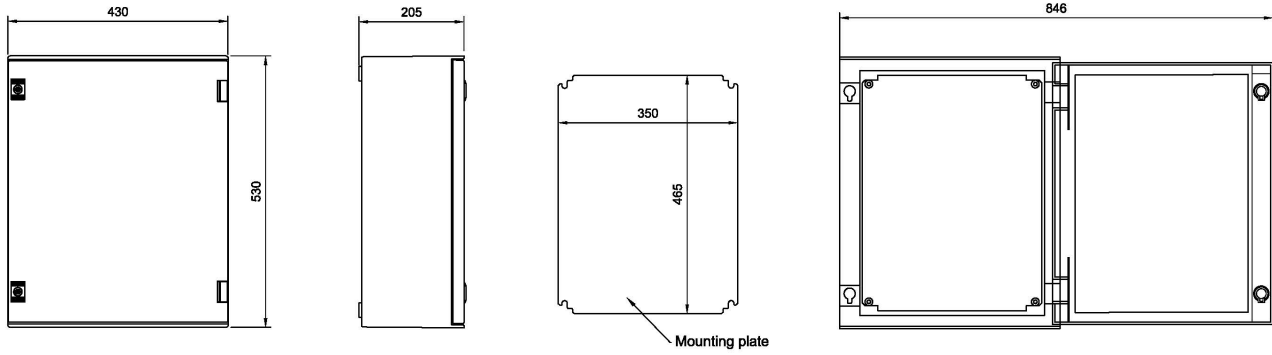

### Description

- ✓ Plain wall mounting using a mounting plate
- ✓ Colour grey RAL 7035
- ✓ Corrosion resistant
- ✓ Double chromed zinc coated steel plates
- ✓ Wall mounting set for outside mounting to wall
- ✓ Protection IP-66

# Technical Dimensions

Mounting plate

CABINET TECHNICAL DATA	
Material	Polyester reinforced with fibreglass
Color	RAL 7035 grey
Weight	9.3 kg
Wallbrackets	4pcs. included
Mounting plate	Included
Protection	IP-66

## GENERAL

PLM-54	Seawater Resistant Cabinet IP-66
Dimensions (WxHxD)	430 x 530 x 200 mm
Weight	9.3 kg
Additional mounting plate:	Dimension 255 x 154 mm