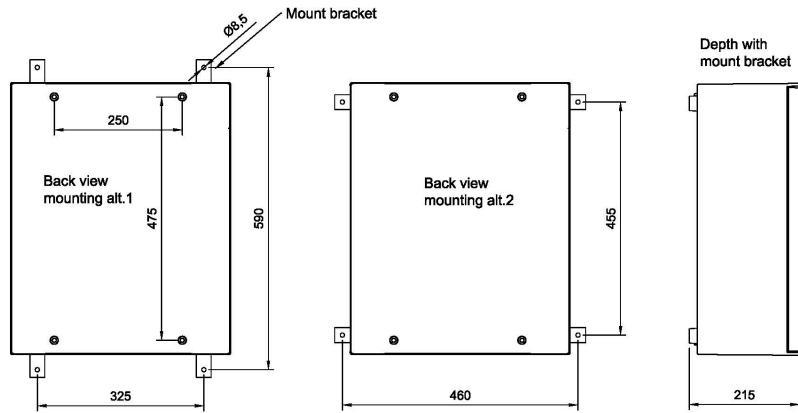

3006202013

PLM-54

Cabinets For Outdoors Installations

 IP66

Description

- ✓ Plain wall mounting using a mounting plate
- ✓ Colour grey RAL 7035
- ✓ Corrosion resistant
- ✓ Double chromed zinc coated steel plates
- ✓ Wall mounting set for outside mounting to wall
- ✓ Protection IP-66

Addition for PLM-54M
M20 Cable Glands

Technical Dimensions

CABINET TECHNICAL DATA	
Material	Polyester reinforced with fibreglass
Color	RAL 7035 grey
Weight	9.3 kg
Wallbrackets	4pcs. included
Mounting plate	Included
Protection	IP-66

Specifications

GENERAL

PLM-54	Seawater Resistant Cabinet IP-66
Dimensions (WxHxD)	430 x 530 x 200 mm
Weight	9.3 kg
Additional mounting plate:	Dimension 255 x 154 mm