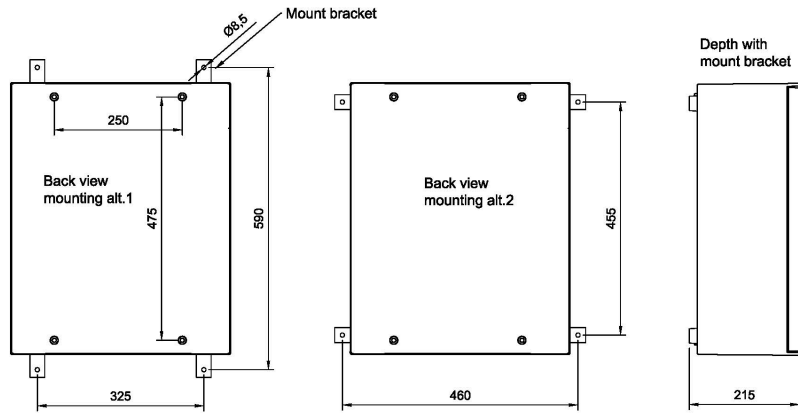

### Description

- ✓ Plain wall mounting using a mounting plate
- ✓ Colour grey RAL 7035
- ✓ Corrosion resistant
- ✓ Double chromed zinc coated steel plates
- ✓ Wall mounting set for outside mounting to wall
- ✓ Protection IP-66

# Technical Dimensions

Mounting plate

CABINET TECHNICAL DATA	
Material	Polyester reinforced with fibreglass
Color	RAL 7035 grey
Weight	9.3 kg
Wallbrackets	4pcs. included
Mounting plate	Included
Protection	IP-66

## GENERAL

PLM-54	Seawater Resistant Cabinet IP-66
Dimensions (WxHxD)	430 x 530 x 200 mm
Weight	9.3 kg
Additional mounting plate:	Dimension 255 x 154 mm