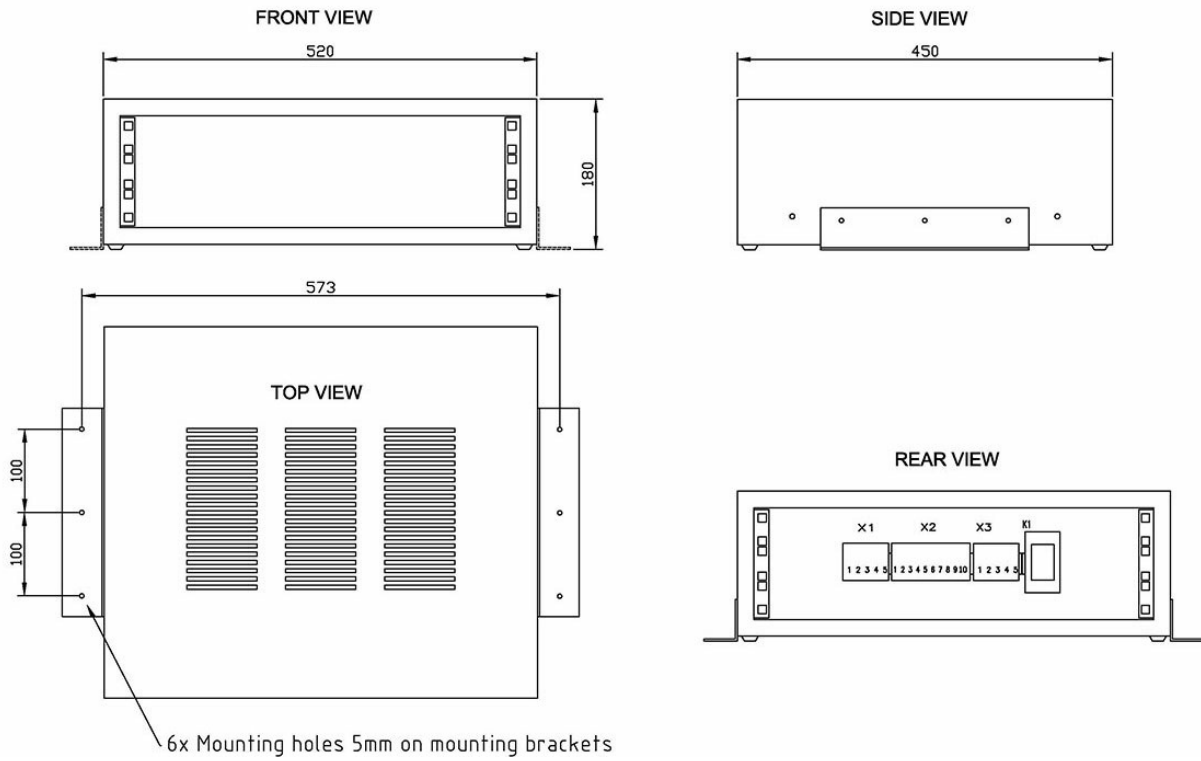

## Description

RS-3C Version 05 19" 3HU cabinet, prepared for amplifier VPA 120, VPA 240 and VPA 400. Terminals for external 230 VAC / 24 VDC, audio in + PTT and 100V audio out.

## Technical Dimensions

## GENERAL

Dimensions (WxHxD)	520 x 180 x 450 mm
Mounting	6 x 5mm screws
Weight	Approx. 6 kg
Housing	Aluminium elox.
Colour	Black
Cable entry	Rear side
Connections	Screw terminals
Operation voltage	24 VDC or 230 VAC
Options: Power amplifiers VPA 120/VPA 240 and VPA 400	See separate datasheet