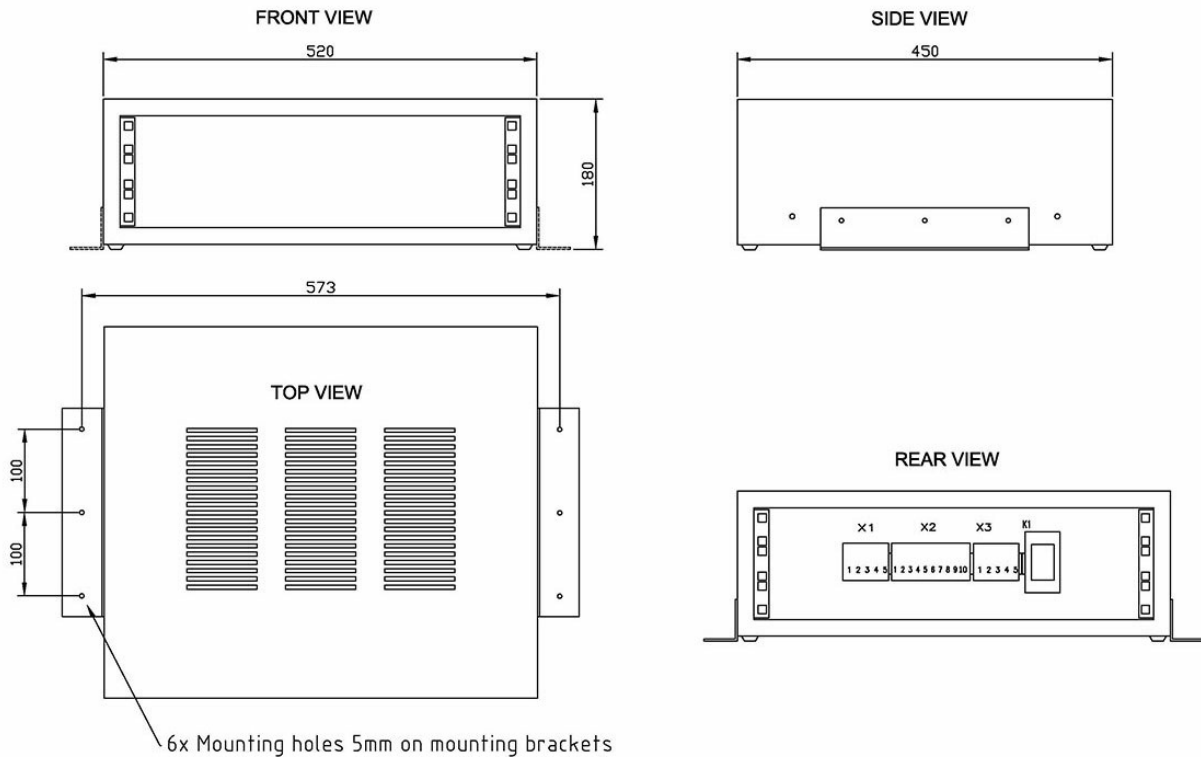

3006206019

RS-3C

Amplifier Rack

Description

RS-3C Version 05 19" 3HU cabinet, prepared for amplifier VPA 120, VPA 240 and VPA 400. Terminals for external 230 VAC / 24 VDC, audio in + PTT and 100V audio out.

Technical Dimensions

Specifications

GENERAL

Dimensions (WxHxD)	520 x 180 x 450 mm
Mounting	6 x 5mm screws
Weight	Approx. 6 kg
Housing	Aluminium elox.
Colour	Black
Cable entry	Rear side
Connections	Screw terminals
Operation voltage	24 VDC or 230 VAC
Options: Power amplifiers VPA 120/VPA 240 and VPA 400	See separate datasheet