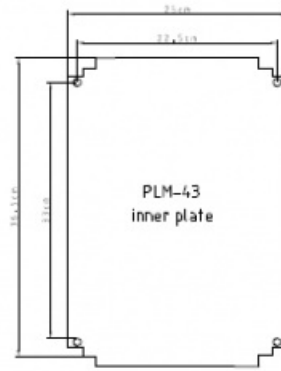

### Technical Dimensions

**Technical data:**

Material.....Fibre glass reinforced polyester

Finish.....Grey RAL 7032

Protection.....IP66

Wallbrackets.....PF/PLM (4pcs.)

All dimensions in mm.

## GENERAL

Size (WxHxD)	430 x 330 x 200 mm
Weight	8.0 kg