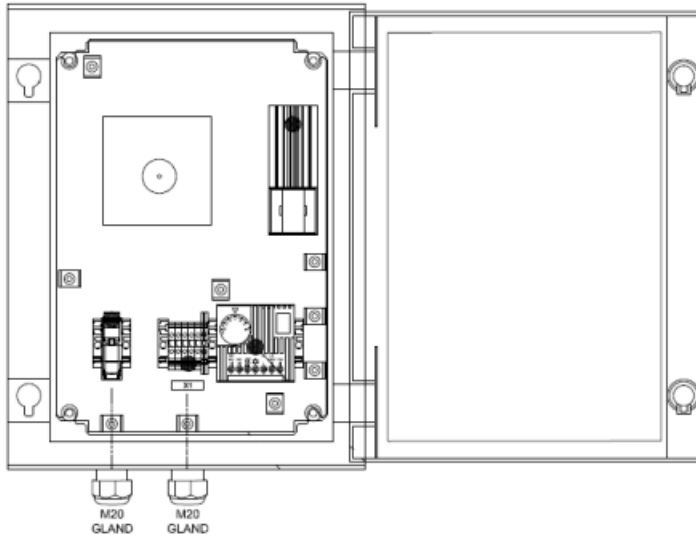

2211000626

IP DECT Base Station

In cabinet with heater and thermostat

 IP66

Description

- ✓ Designed for outdoor cold environment
- ✓ PoE for base station and 230 VAC for heater
- ✓ 115V AC on request
- ✓ Prepared with terminals and cable glands

Technical Dimensions

Technical data:

Material.....Fibre glass reinforced polyester

Finish.....Grey RAL 7032

Protection.....IP66

Wallbrackets.....PF/PLM (4pcs.)

All dimensions in mm.

Specifications

GENERAL

Size (WxHxD)	430 x 330 x 200 mm
--------------	--------------------

Weight	8.0 kg
--------	--------

Used With

KWS6500

IP DECT Server for 30 users, including software licence