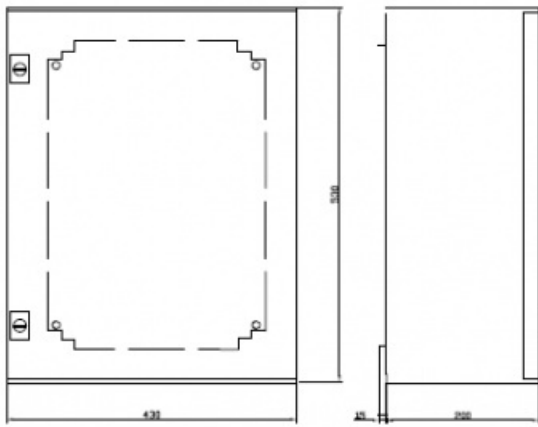

2211000626

IP DECT Base Station

In cabinet with heater and thermostat

IP66

Description

- ✓ Designed for outdoor cold environment
- ✓ PoE for base station and 230 VAC for heater
- ✓ 115V AC on request
- ✓ Prepared with terminals and cable glands

Technical Dimensions

Technical data:

Material.....Fibre glass reinforced polyester

Finish.....Grey RAL 7032

Protection.....IP66

Wallbrackets.....PF/PLM (4pcs.)

All dimensions in mm.

Specifications

GENERAL

Size (WxHxD)	430 x 330 x 200 mm
Weight	8.0 kg

Used With

KWS6500

IP DECT Server for 30 users, including software licence