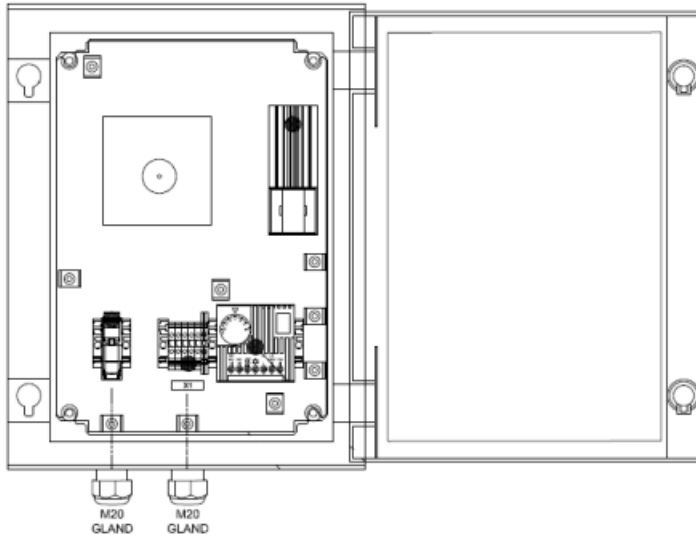

2211000626

IP DECT Base Station

In cabinet with heater and thermostat

IP66

Description

- ✓ Designed for outdoor cold environment
- ✓ PoE for base station and 230 VAC for heater
- ✓ 115V AC on request
- ✓ Prepared with terminals and cable glands

Technical Dimensions

Technical data:

Material.....Fibre glass reinforced polyester

Finish.....Grey RAL 7032

Protection.....IP66

Wallbrackets.....PF/PLM (4pcs.)

All dimensions in mm.

Specifications

GENERAL

Size (WxHxD)	430 x 330 x 200 mm
Weight	8.0 kg

Used With

KWS6500

IP DECT Server for 30 users, including software licence