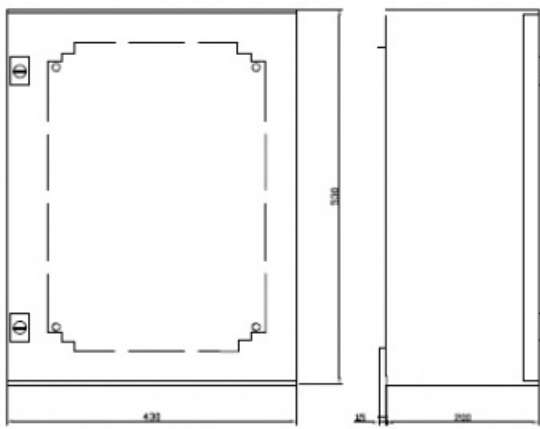

2211000626

IP DECT Base Station

In cabinet with heater and thermostat

 IP66

Description

- ✓ Designed for outdoor cold environment
- ✓ PoE for base station and 230 VAC for heater
- ✓ 115V AC on request
- ✓ Prepared with terminals and cable glands

Technical Dimensions

Technical data:

Material.....Fibre glass reinforced polyester

Finish.....Grey RAL 7032

Protection.....IP66

Wallbrackets.....PF/PLM (4pcs.)

All dimensions in mm.

Specifications

GENERAL

Size (WxHxD)	430 x 330 x 200 mm
--------------	--------------------

Weight	8.0 kg
--------	--------

Used With

KWS6500

IP DECT Server for 30 users, including software licence