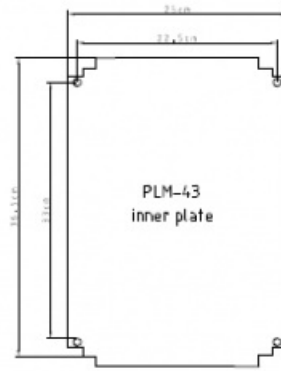

2211000626

IP DECT Base Station

In cabinet with heater and thermostat

IP66

Description

- ✓ Designed for outdoor cold environment
- ✓ PoE for base station and 230 VAC for heater
- ✓ 115V AC on request
- ✓ Prepared with terminals and cable glands

Technical Dimensions

Technical data:

Material.....Fibre glass reinforced polyester

Finish.....Grey RAL 7032

Protection.....IP66

Wallbrackets.....PF/PLM (4pcs.)

All dimensions in mm.

Specifications

GENERAL

Size (WxHxD)	430 x 330 x 200 mm
Weight	8.0 kg

Used With

KWS6500

IP DECT Server for 30 users, including software licence