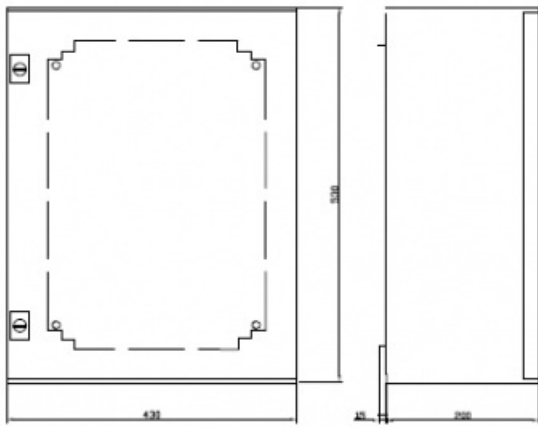

### Technical Dimensions

**Technical data:**

Material.....Fibre glass reinforced polyester

Finish.....Grey RAL 7032

Protection.....IP66

Wallbrackets.....PF/PLM (4pcs.)

All dimensions in mm.

## GENERAL

Size (WxHxD)	430 x 330 x 200 mm
Weight	8.0 kg