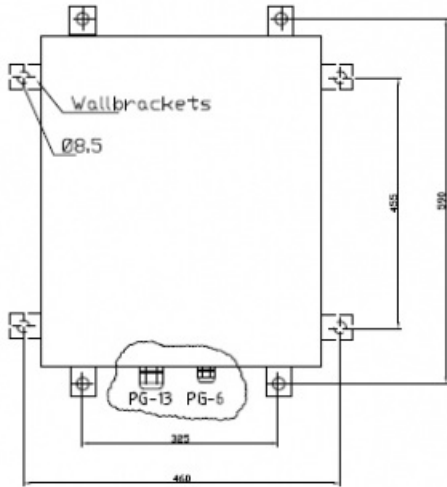

2211000626

IP DECT Base Station

In cabinet with heater and thermostat

IP66

Description

- ✓ Designed for outdoor cold environment
- ✓ PoE for base station and 230 VAC for heater
- ✓ 115V AC on request
- ✓ Prepared with terminals and cable glands

Technical Dimensions

Technical data:

Material.....Fibre glass reinforced polyester

Finish.....Grey RAL 7032

Protection.....IP66

Wallbrackets.....PF/PLM (4pcs.)

All dimensions in mm.

Specifications

GENERAL

Size (WxHxD)	430 x 330 x 200 mm
Weight	8.0 kg

Used With

KWS6500

IP DECT Server for 30 users, including software licence