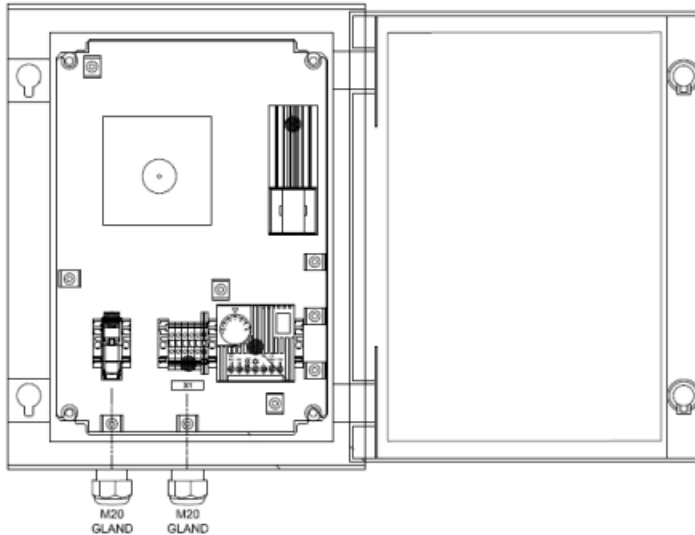

2211000626

IP DECT Base Station

In cabinet with heater and thermostat

IP66

Description

- ✓ Designed for outdoor cold environment
- ✓ PoE for base station and 230 VAC for heater
- ✓ 115V AC on request
- ✓ Prepared with terminals and cable glands

Technical Dimensions

Technical data:

Material.....Fibre glass reinforced polyester

Finish.....Grey RAL 7032

Protection.....IP66

Wallbrackets.....PF/PLM (4pcs.)

All dimensions in mm.

Specifications

GENERAL

Size (WxHxD)	430 x 330 x 200 mm
Weight	8.0 kg

Used With

KWS6500

IP DECT Server for 30 users, including software licence