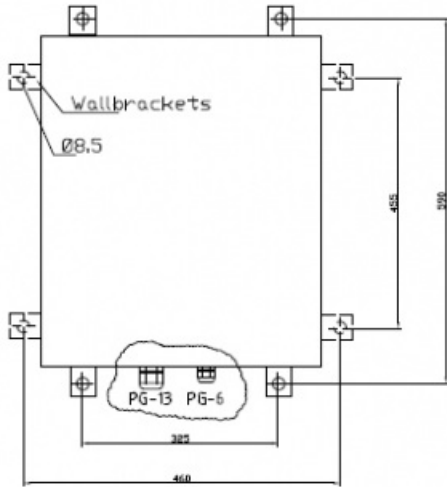

Technical data:

Material.....Fibre glass reinforced polyester

Finish.....Grey RAL 7032

Protection.....IP66

Wallbrackets.....PF/PLM (4pcs.)

All dimensions in mm.