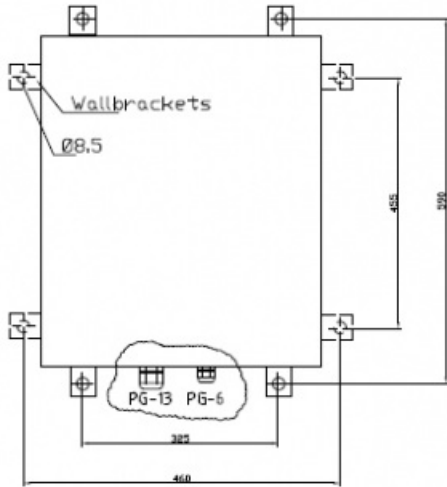

2211000626

IP DECT Base Station

In cabinet with heater and thermostat

 IP66

Description

- ✓ Designed for outdoor cold environment
- ✓ PoE for base station and 230 VAC for heater
- ✓ 115V AC on request
- ✓ Prepared with terminals and cable glands

Technical Dimensions

Technical data:

Material.....Fibre glass reinforced polyester

Finish.....Grey RAL 7032

Protection.....IP66

Wallbrackets.....PF/PLM (4pcs.)

All dimensions in mm.

Specifications

GENERAL

Size (WxHxD)	430 x 330 x 200 mm
--------------	--------------------

Weight	8.0 kg
--------	--------

Used With

KWS6500

IP DECT Server for 30 users, including software licence