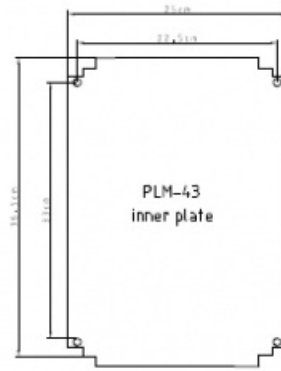

2211000626

IP DECT Base Station

In cabinet with heater and thermostat

 IP66

Description

- ✓ Designed for outdoor cold environment
- ✓ PoE for base station and 230 VAC for heater
- ✓ 115V AC on request
- ✓ Prepared with terminals and cable glands

Technical Dimensions

Technical data:

Material.....Fibre glass reinforced polyester

Finish.....Grey RAL 7032

Protection.....IP66

Wallbrackets.....PF/PLM (4pcs.)

All dimensions in mm.

Specifications

GENERAL

Size (WxHxD)	430 x 330 x 200 mm
--------------	--------------------

Weight	8.0 kg
--------	--------

Used With

KWS6500

IP DECT Server for 30 users, including software licence