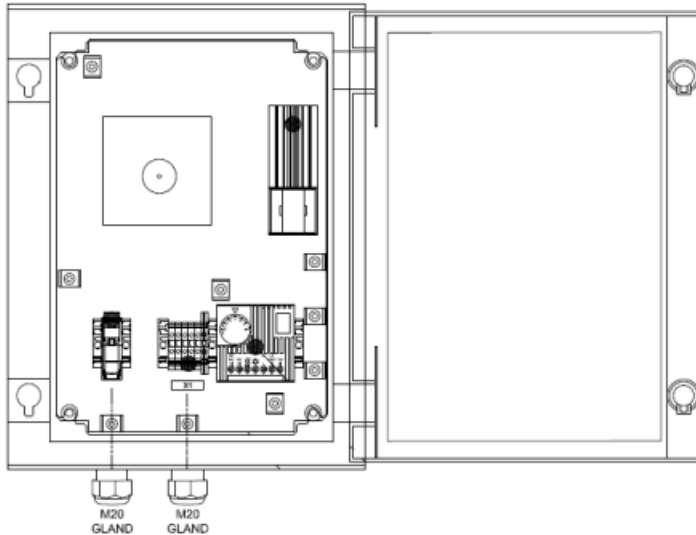

## IP DECT Base Station

In cabinet with heater and thermostat

 IP66

### Technical Dimensions

**Technical data:**

Material.....Fibre glass reinforced polyester

Finish.....Grey RAL 7032

Protection.....IP66

Wallbrackets.....PF/PLM (4pcs.)

All dimensions in mm.

## GENERAL

Size (WxHxD)	430 x 330 x 200 mm
Weight	8.0 kg