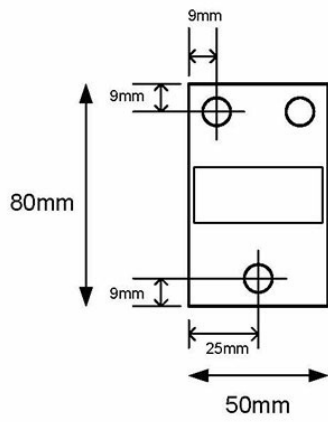

## SH60B

Outdoor Camera seahawk colour fixed 60deg lens

- ✓ Ultra high resolution 960H sensor
- ✓ High Dynamic Range to see bright and dark details simultaneously
- ✓ Bilinx communication for remote set-up and control
- ✓ Image Sensor 960H, 1/3" DS CCD, sensor resolution 720TVLWDR dual shutter
- ✓ Color 0.09 lux
- ✓ B/W 0,04 lux
- ✓ Power consumption 360mA (12VDC) 330mA (24VAC)
- ✓ Amphenol 4-pin connector included

## Technical Dimensions

## GENERAL

Size (Length w/ bracket)	360 mm
Weight	2.7 kg