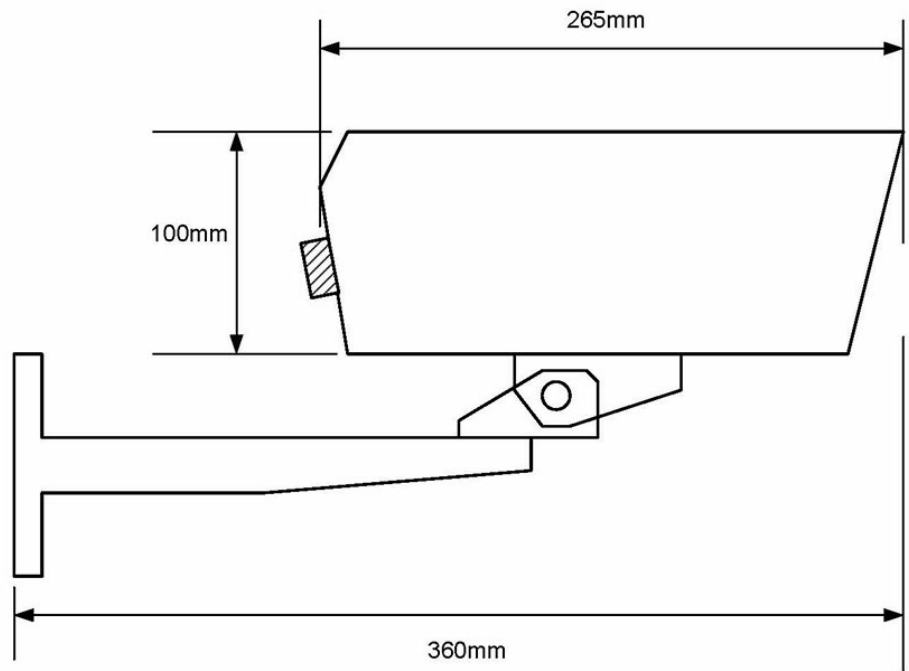

## SH60B

Outdoor Camera seahawk colour fixed 60deg lens

- ✓ Ultra high resolution 960H sensor
- ✓ High Dynamic Range to see bright and dark details simultaneously
- ✓ Bilinx communication for remote set-up and control
- ✓ Image Sensor 960H, 1/3" DS CCD, sensor resolution 720TVLWDR dual shutter
- ✓ Color 0.09 lux
- ✓ B/W 0,04 lux
- ✓ Power consumption 360mA (12VDC) 330mA (24VAC)
- ✓ Amphenol 4-pin connector included

## Technical Dimensions

## GENERAL

Size (Length w/ bracket)	360 mm
Weight	2.7 kg