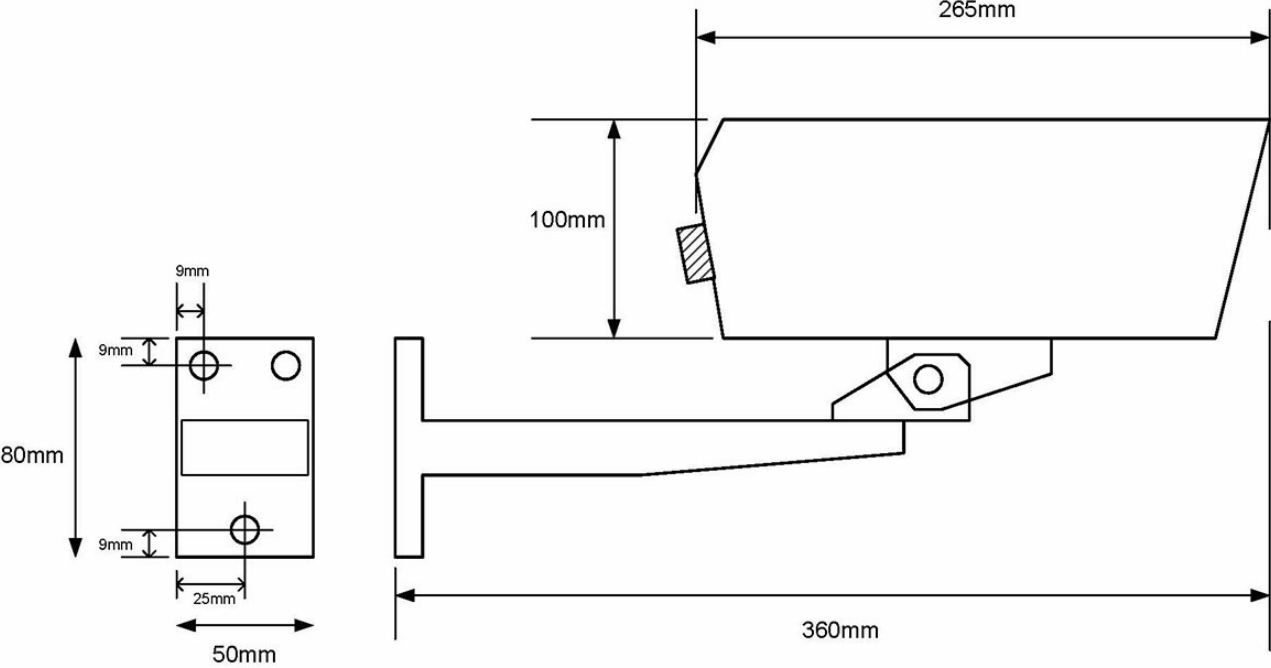

2310101042

SH30B

Outdoor Camera seahawk colour fixed 30deg lens

IP67

Description

- ✓ Ultra high resolution 960H sensor
- ✓ High Dynamic Range to see bright and dark details simultaneously
- ✓ Bilinx communication for remote set-up and control
- ✓ Image Sensor 960H, 1/3" DS CCD, sensor resolution 720TVL, WDR dual shutter
- ✓ Color 0.09 lux
- ✓ B/W 0,04 lux
- ✓ Power consumption 360mA (12VDC) 330mA (24VAC)
- ✓ Amphenol 4-pin connector included

Technical Dimensions

Specifications

GENERAL

Size (Length w/ bracket	360 mm
Weight	2.7 kg