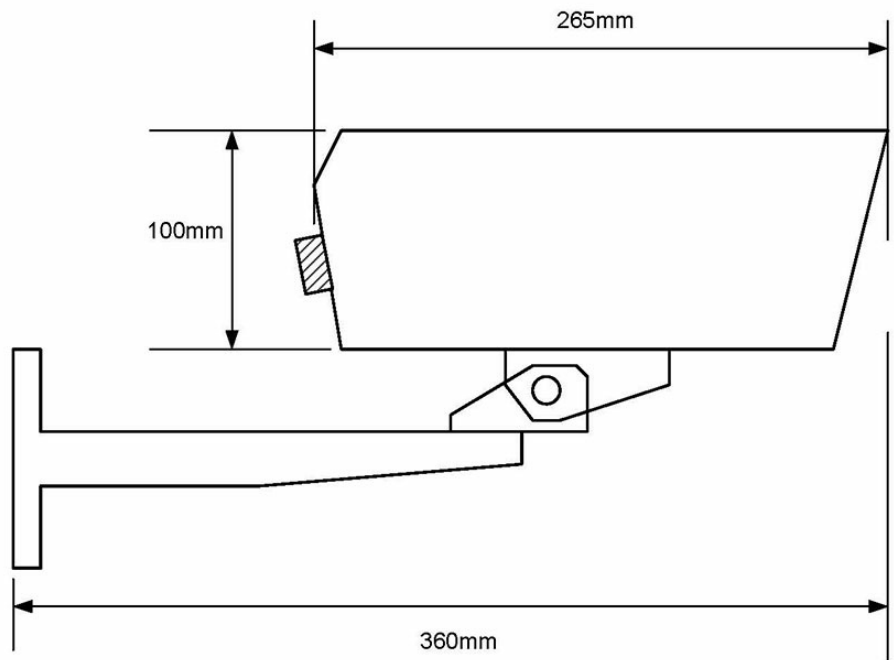

2310101043

SH95B

Outdoor Camera seahawk colour fixed 95deg lens

Description

- ✓ Ultra high resolution 960H sensor
- ✓ High Dynamic Range to see bright and dark details simultaneously
- ✓ Bilinx communication for remote set-up and control
- ✓ Image Sensor 960H, 1/3" DS CCD, sensor resolution 720TVL, WDR dual shutter
- ✓ Color 0.09 lux
- ✓ B/W 0,04 lux
- ✓ Power consumption 360mA (12VDC) 330mA (24VAC)
- ✓ Amphenol 4-pin connector included

Technical Dimensions

Specifications

GENERAL

Size (Length w/ bracket	360 mm
Weight	2.7 kg