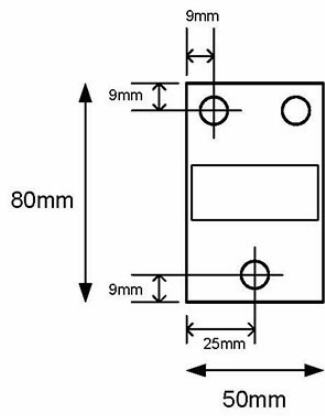

2310101043

SH95B

Outdoor Camera seahawk colour fixed 95deg lens

Description

- ✓ Ultra high resolution 960H sensor
- ✓ High Dynamic Range to see bright and dark details simultaneously
- ✓ Bilinx communication for remote set-up and control
- ✓ Image Sensor 960H, 1/3" DS CCD, sensor resolution 720TVL, WDR dual shutter
- ✓ Color 0.09 lux
- ✓ B/W 0,04 lux
- ✓ Power consumption 360mA (12VDC) 330mA (24VAC)
- ✓ Amphenol 4-pin connector included

Technical Dimensions

Specifications

GENERAL

Size (Length w/ bracket	360 mm
Weight	2.7 kg