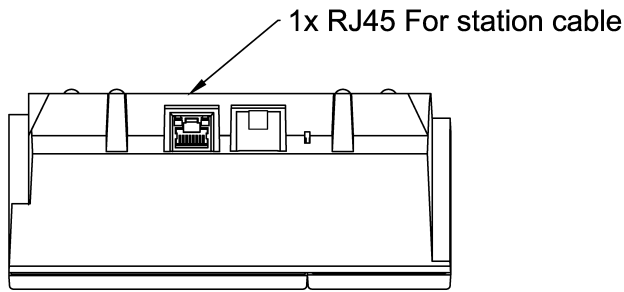

See also: [additional documentation on wiki.zenitel.com](http://wiki.zenitel.com)

Technical Dimensions

Wall bracket O.no. 1008091100

Specifications

MECHANICAL

Dimension (WxHxD)	168 x 75 x 176 mm / 8.85 x 2.95 x 6.92 inch.
Weight	0.410 kg / 0.90 lbs
Keypad	Full keypad including 10 DAK keys
Mounting	Desktop. On wall with optional bracket
Temperature	0 to +50°C
Loudspeaker output	Max. 1 W RMS
Frequency range	200 - 10'000 Hz
Connectors	RJ45
Wiring	2 twisted pairs