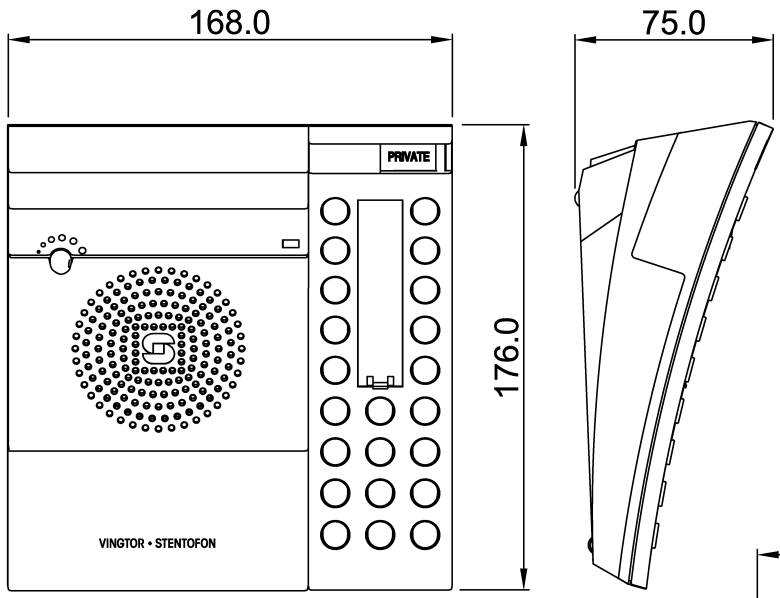

See also: [additional documentation on wiki.zenitel.com](http://wiki.zenitel.com)

Technical Dimensions

Wall bracket O.no. 1008091100

Specifications

MECHANICAL

Dimension (WxHxD)	168 x 75 x 176 mm / 8.85 x 2.95 x 6.92 inch.
Weight	0.410 kg / 0.90 lbs
Keypad	Full keypad including 10 DAK keys
Mounting	Desktop. On wall with optional bracket
Temperature	0 to +50°C
Loudspeaker output	Max. 1 W RMS
Frequency range	200 - 10'000 Hz
Connectors	RJ45
Wiring	2 twisted pairs

ORDER NUMBER	DESCRIPTION	SHIP WEIGHT
1007036210	Desk/Wall Master Station, Color grey	0.410 kg/0.90 lbs.
KB171	Wall Socket, RJ45, Surface Mounted	
1009800130	3 meters Station Cable with RJ45 Connector	
1009800115	0.5 meters Station Cable with RJ45 Connector	
1008091100	Wall bracket for Desk/Wall Station	

GENERAL

Max cable distance	4.0 km (18 AWG - 0.9 mm). 3.4 km (20 AWG - 0.8 mm). 2.0 km (22 AWG - 0.6 mm). 1.4 km (24 AWG - 0.5 mm).
Power	Powered from exchange
Call indication	Red call LED
Supervision	Line supervision. Tone test (manual and automatic). Station status in AlphaWeb.
Compliance	CE and FCC Part 15