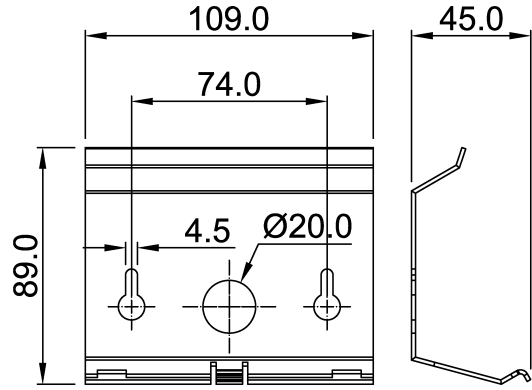

Wall bracket O.no. 1008091100