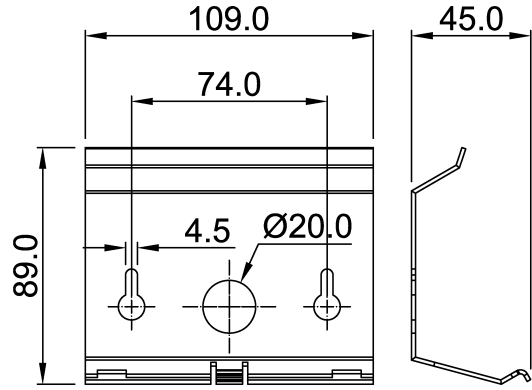

See also: [additional documentation on wiki.zenitel.com](http://wiki.zenitel.com)

Technical Dimensions

Wall bracket O.no. 1008091100

Specifications

MECHANICAL

Dimension (WxHxD)	168 x 75 x 176 mm / 8.85 x 2.95 x 6.92 inch.
Weight	0.410 kg / 0.90 lbs
Keypad	Full keypad including 10 DAK keys
Mounting	Desktop. On wall with optional bracket
Temperature	0 to +50°C
Loudspeaker output	Max. 1 W RMS
Frequency range	200 - 10'000 Hz
Connectors	RJ45
Wiring	2 twisted pairs

GENERAL

Max cable distance	4.0 km (18 AWG - 0.9 mm). 3.4 km (20 AWG - 0.8 mm). 2.0 km (22 AWG - 0.6 mm). 1.4 km (24 AWG - 0.5 mm).
Power	Powered from exchange
Call indication	Red call LED
Supervision	Line supervision. Tone test (manual and automatic). Station status in AlphaWeb.
Compliance	CE and FCC Part 15