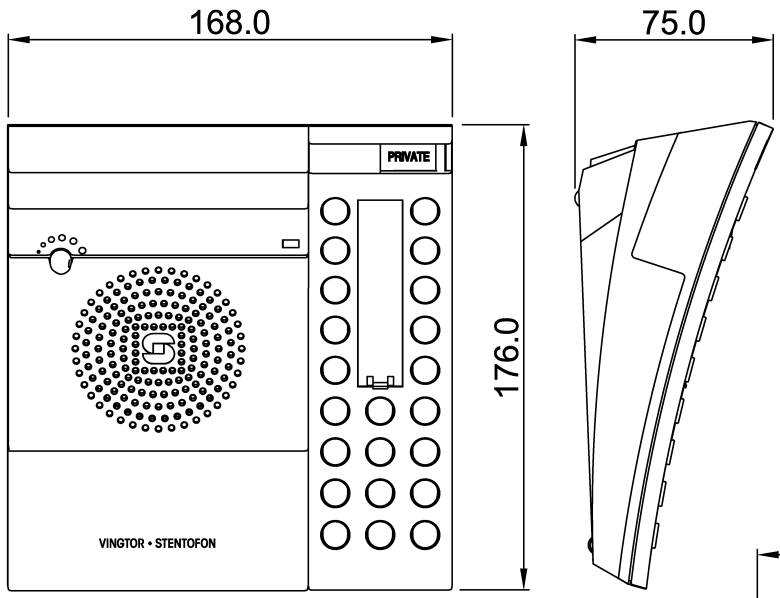

Wall bracket O.no. 1008091100