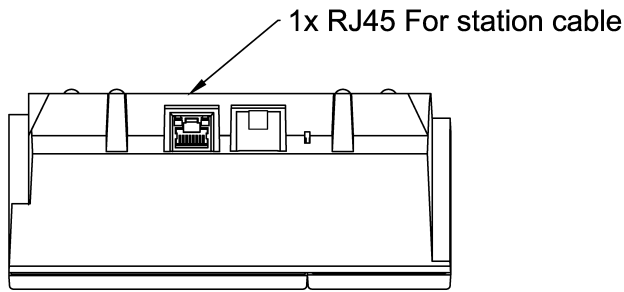

Wall bracket O.no. 1008091100