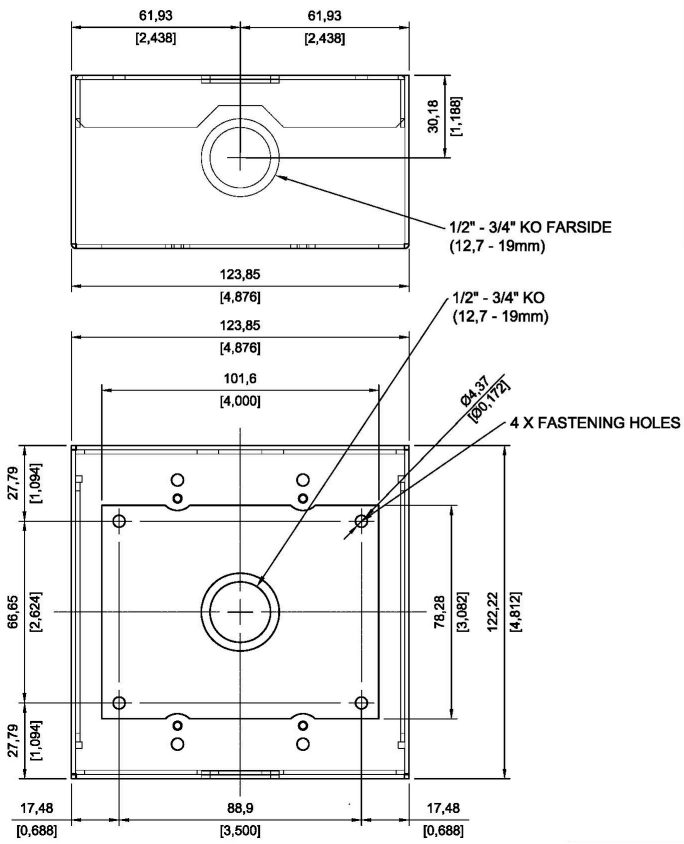

1008140130

TA-13

Turbine Mini On-Wall Back Box White

- ✓ 16-gauge galvanized steel construction
- ✓ White textured paint
- ✓ Convenient surface mounting
- ✓ Compatible with most standard 2-gang components, plates and covers
- ✓ Two 1/2-3/4" Concentric knockouts for conduit

Description

The TA-13 on-wall backbox is designed for surface mounting of standard wall plates. The backbox can be used to conveniently mount the Turbine Mini stations TMIS-1 and TMIS-2. Rugged construction make the box ideal for indoor commercial and industrial applications.

Mounting holes allow for fixed mounting on virtually any wall surface. The backbox model is also available in textured black paint. Standard concentric knockouts facilitate wiring and installation.

Technical Dimensions

Specifications

MECHANICAL

Dimensions (WxHxD): 124 x 122 x 65 mm

Weight: 0.4 kg

Used With

TMIS-1 | Mini Audio Intercom

Mini IP and SIP Intercom

Item Number: 1008116010