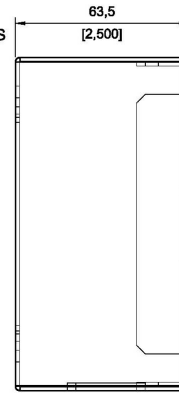

1008140130

TA-13

Turbine Mini On-Wall Back Box White

- ✓ 16-gauge galvanized steel construction
- ✓ White textured paint
- ✓ Convenient surface mounting
- ✓ Compatible with most standard 2-gang components, plates and covers
- ✓ Two 1/2-3/4" Concentric knockouts for conduit

Description

The TA-13 on-wall backbox is designed for surface mounting of standard wall plates. The backbox can be used to conveniently mount the Turbine Mini stations TMIS-1 and TMIS-2. Rugged construction make the box ideal for indoor commercial and industrial applications.

Specifications

MECHANICAL

Dimensions (WxHxD): 124 x 122 x 65 mm

Weight: 0.4 kg

Used With

TMIS-1 | Mini Audio Intercom

Mini IP and SIP Intercom

Item Number: 1008116010