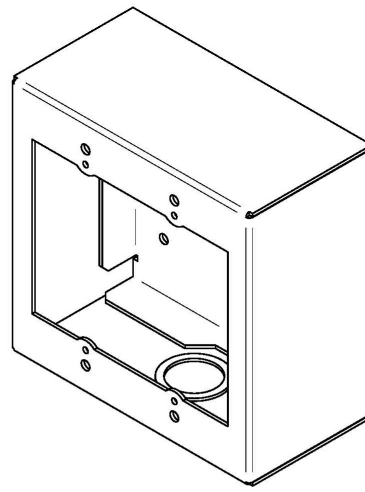

1008140130

TA-13

Turbine Mini On-Wall Back Box White

- ✓ 16-gauge galvanized steel construction
- ✓ White textured paint
- ✓ Convenient surface mounting
- ✓ Compatible with most standard 2-gang components, plates and covers
- ✓ Two 1/2-3/4" Concentric knockouts for conduit

Description

The TA-13 on-wall backbox is designed for surface mounting of standard wall plates. The backbox can be used to conveniently mount the Turbine Mini stations TMIS-1 and TMIS-2. Rugged construction make the box ideal for indoor commercial and industrial applications.

Mounting holes allow for fixed mounting on virtually any wall surface. The backbox model is also available in textured black paint. Standard concentric knockouts facilitate wiring and installation.

Technical Dimensions

Specifications

MECHANICAL

Dimensions (WxHxD): 124 x 122 x 65 mm

Weight: 0.4 kg

Used With

TMIS-1 | Mini Audio Intercom

Mini IP and SIP Intercom

Item Number: 1008116010