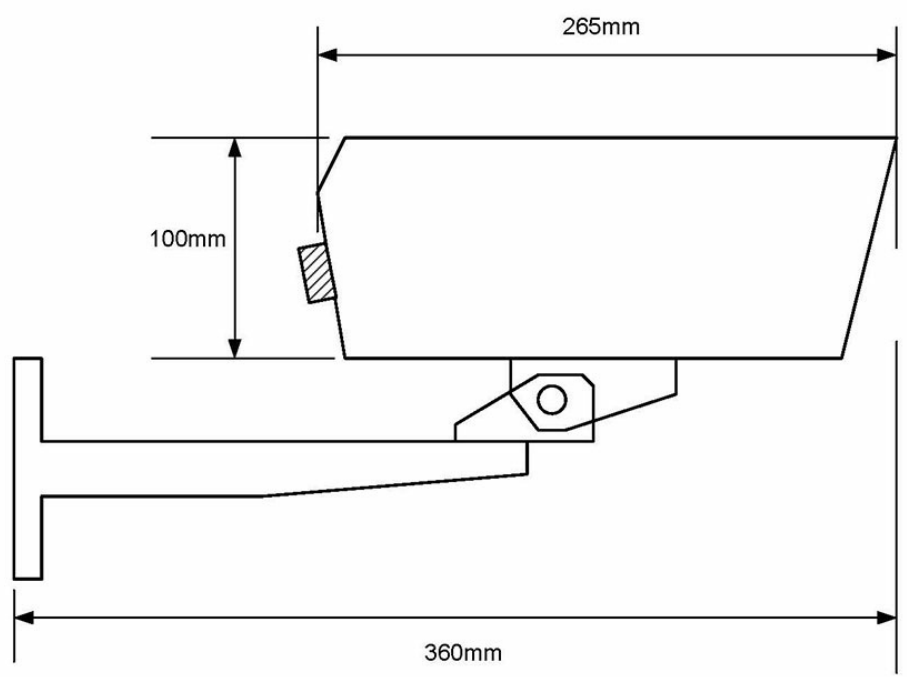

## SHU80H

Camera Seahawk underwater colour, 12VDC, 80deg, IP68

---

### Description

- ✓ High Dynamic Range to see bright and dark details simultaneously
- ✓ Image Sensor 1/3" CMOS, WDR dual shutter
- ✓ Color 0.26 lux
- ✓ B/W 0,02 lux
- ✓ Power consumption 380mA (12VDC)
- ✓ Underwater connector and 50 cm pigtail included
- ✓ IP68/100m

### Technical Dimensions

## GENERAL

---

Size (Length w/ bracket)	360 mm
--------------------------	--------

---

Weight	2.7 kg
--------	--------

---