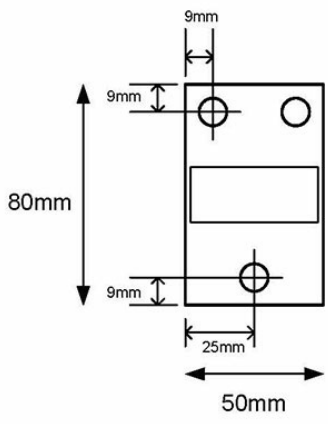

### Description

- ✓ High Dynamic Range to see bright and dark details simultaneously
- ✓ Image Sensor 1/3" CMOS, WDR dual shutter
- ✓ Color 0.26 lux
- ✓ B/W 0,02 lux
- ✓ Power consumption 380mA (12VDC)
- ✓ Underwater connector and 50 cm pigtail included
- ✓ IP68/100m

### Technical Dimensions

## GENERAL

---

Size (Length w/ bracket)	360 mm
--------------------------	--------

---

Weight	2.7 kg
--------	--------

---