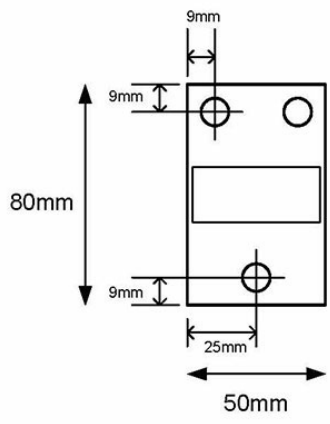

2310101078

SHU80H

Camera Seahawk underwater colour, 12VDC, 80deg, IP68

Description

- ✓ High Dynamic Range to see bright and dark details simultaneously
- ✓ Image Sensor 1/3" CMOS, WDR dual shutter
- ✓ Color 0.26 lux
- ✓ B/W 0,02 lux
- ✓ Power consumption 380mA (12VDC)
- ✓ Underwater connector and 50 cm pigtail included
- ✓ IP68/100m

Technical Dimensions

Specifications

GENERAL

Size (Length w/ bracket)	360 mm
--------------------------	--------

Weight	2.7 kg
--------	--------

Accessories

VR1T Power Converter 24VDC/AC to 12VDC/1A

Power Converter