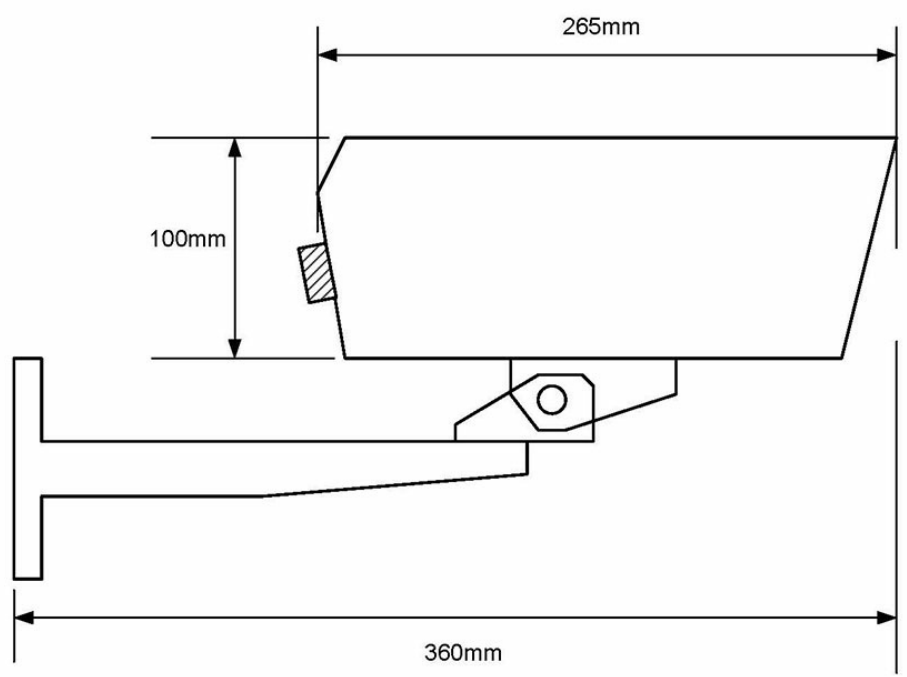

2310101078

SHU80H

Camera Seahawk underwater colour, 12VDC, 80deg, IP68

Description

- ✓ High Dynamic Range to see bright and dark details simultaneously
- ✓ Image Sensor 1/3" CMOS, WDR dual shutter
- ✓ Color 0.26 lux
- ✓ B/W 0,02 lux
- ✓ Power consumption 380mA (12VDC)
- ✓ Underwater connector and 50 cm pigtail included
- ✓ IP68/100m

Technical Dimensions

Specifications

GENERAL

Size (Length w/ bracket)	360 mm
--------------------------	--------

Weight	2.7 kg
--------	--------

Accessories

VR1T Power Converter 24VDC/AC to 12VDC/1A

Power Converter