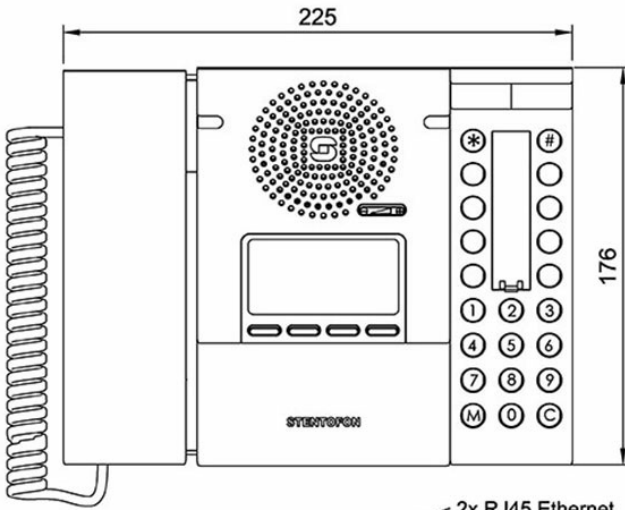

See also: additional documentation on wiki.zenitel.com

Technical Dimensions

Wall bracket O.no. 1008091100
(optional)

Specifications

GENERAL

Dimension (WxHxD)	225 x 75 x 176 mm
Weight	0.7 kg
Display	Backlit display, 35 x 68 mm (64 x 128 pixels)
Temperature range	0°C - 55°C
Relative humidity	< 95% not condensing
Power consumption	Power over Ethernet, IEEE 802.3 a-f, Class 0 Idle 4W, max. 8W
Connectors	2 x RJ45 (Ethernet) 10/100 Mbps
SIP	RFC 3261, SIP Info (DTMF), RFC 2833 (DTMF)
IP protocols	IP v4 - TCP - UDP - HTTPS – TFTP - RTP - RTCP -DHCP - SNMP - DiffServ - TOS – STENTOFON CC oIP@ - SIP
LAN protocols	Power over Ethernet (IEEE 802.3 a-f), VLAN (IEEE 802.1pq), Network Access Control (IEEE 802.1x)
Audio technology	Wideband 200 Hz - 7 kHz (G.722) Telephony 3.4kHz (G.711) Active noise filtering Acoustic echo cancellation Active noise filtering Telephony 3.4kHz (G.711) Wideband 200 Hz - 7 kHz (G.722)
Audio output	1.5 Watt, 85 dB audio pressure 1m from speaker
Management and operation	HTTPS (Web configuration) DHCP and static IP Remote automatic software upgrade Centralized monitoring Status LED
Advanced features	Dual port managed data switch supporting VLAN and network access control
Compliance	CE and FCC Part 15
Certificates	UL 60950-1, cUL 60950-1, CB to IEC 60950-1
IP Rating	IP-42
Black version	Item.no 1008001100