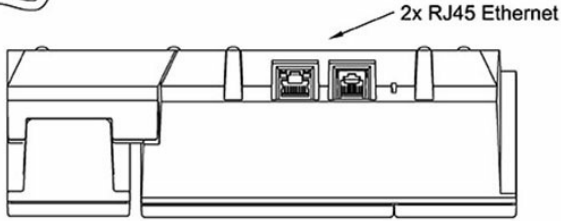

See also: additional documentation on wiki.zenitel.com

Technical Dimensions

Wall bracket O.no. 1008091100
(optional)

Specifications

GENERAL

Dimension (WxHxD)	225 x 75 x 176 mm
Weight	0.7 kg
Display	Backlit display, 35 x 68 mm (64 x 128 pixels)
Temperature range	0°C - 55°C
Relative humidity	< 95% not condensing
Power consumption	Power over Ethernet, IEEE 802.3 a-f, Class 0 Idle 4W, max. 8W
Connectors	2 x RJ45 (Ethernet) 10/100 Mbps
SIP	RFC 3261, SIP Info (DTMF), RFC 2833 (DTMF)
IP protocols	IP v4 - TCP - UDP - HTTPS – TFTP - RTP - RTCP -DHCP - SNMP - DiffServ - TOS – STENTOFON CC oIP@ - SIP
LAN protocols	Power over Ethernet (IEEE 802.3 a-f), VLAN (IEEE 802.1pq), Network Access Control (IEEE 802.1x)
Audio technology	Wideband 200 Hz - 7 kHz (G.722) Telephony 3.4kHz (G.711) Active noise filtering Acoustic echo cancellation Active noise filtering Telephony 3.4kHz (G.711) Wideband 200 Hz - 7 kHz (G.722)
Audio output	1.5 Watt, 85 dB audio pressure 1m from speaker
Management and operation	HTTPS (Web configuration) DHCP and static IP Remote automatic software upgrade Centralized monitoring Status LED
Advanced features	Dual port managed data switch supporting VLAN and network access control
Compliance	CE and FCC Part 15
Certificates	UL 60950-1, cUL 60950-1, CB to IEC 60950-1
IP Rating	IP-42
Black version	Item.no 1008001100