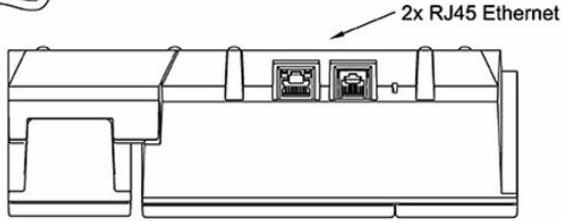

Wall bracket O.no. 1008091100
(optional)