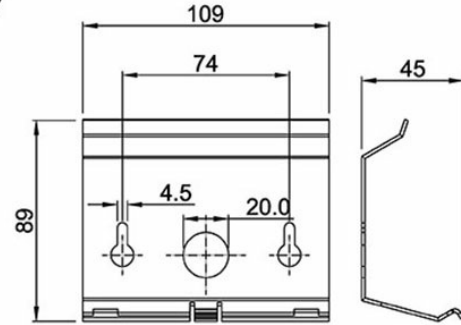

### Technical Dimensions

Wall bracket O.no. 1008091100  
(optional)

## GENERAL

Dimension (WxHxD)	225 x 75 x 176 mm
Weight	0.7 kg
Display	Backlit display, 35 x 68 mm (64 x 128 pixels)
Temperature range	0°C - 55°C
Relative humidity	< 95% not condensing
Power consumption	Power over Ethernet, IEEE 802.3 a-f, Class 0 Idle 4W, max. 8W
Connectors	2 x RJ45 (Ethernet) 10/100 Mbps
SIP	RFC 3261, SIP Info (DTMF), RFC 2833 (DTMF)
IP protocols	IP v4 - TCP - UDP - HTTPS – TFTP - RTP - RTCP -DHCP - SNMP - DiffServ - TOS – STENTOFON CC oIP@ - SIP
LAN protocols	Power over Ethernet (IEEE 802.3 a-f), VLAN (IEEE 802.1pq), Network Access Control (IEEE 802.1x)
Audio technology	Wideband 200 Hz - 7 kHz (G.722) Telephony 3.4kHz (G.711) Active noise filtering Acoustic echo cancellation Active noise filtering Telephony 3.4kHz (G.711) Wideband 200 Hz - 7 kHz (G.722)
Audio output	1.5 Watt, 85 dB audio pressure 1m from speaker
Management and operation	HTTPS (Web configuration) DHCP and static IP Remote automatic software upgrade Centralized monitoring Status LED
Advanced features	Dual port managed data switch supporting VLAN and network access control
Compliance	CE and FCC Part 15
Certificates	UL 60950-1, cUL 60950-1, CB to IEC 60950-1
IP Rating	IP-42
Black version	Item.no 1008001100