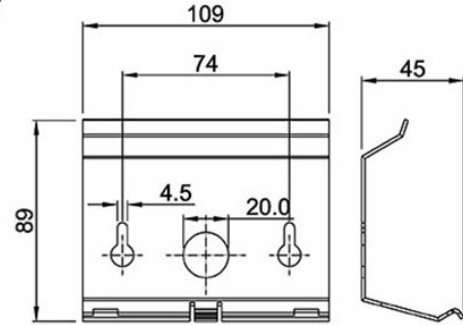

See also: additional documentation on wiki.zenitel.com

Technical Dimensions

Wall bracket O.no. 1008091100
(optional)

Specifications

GENERAL

Dimension (WxHxD)	225 x 75 x 176 mm
Weight	0.7 kg
Display	Backlit display, 35 x 68 mm (64 x 128 pixels)
Temperature range	0°C - 55°C
Relative humidity	< 95% not condensing
Power consumption	Power over Ethernet, IEEE 802.3 a-f, Class 0 Idle 4W, max. 8W
Connectors	2 x RJ45 (Ethernet) 10/100 Mbps
SIP	RFC 3261, SIP Info (DTMF), RFC 2833 (DTMF)
IP protocols	IP v4 - TCP - UDP - HTTPS – TFTP - RTP - RTCP -DHCP - SNMP - DiffServ - TOS – STENTOFON CC oIP@ - SIP
LAN protocols	Power over Ethernet (IEEE 802.3 a-f), VLAN (IEEE 802.1pq), Network Access Control (IEEE 802.1x)
Audio technology	Wideband 200 Hz - 7 kHz (G.722) Telephony 3.4kHz (G.711) Active noise filtering Acoustic echo cancellation Active noise filtering Telephony 3.4kHz (G.711) Wideband 200 Hz - 7 kHz (G.722)
Audio output	1.5 Watt, 85 dB audio pressure 1m from speaker
Management and operation	HTTPS (Web configuration) DHCP and static IP Remote automatic software upgrade Centralized monitoring Status LED
Advanced features	Dual port managed data switch supporting VLAN and network access control
Compliance	CE and FCC Part 15
Certificates	UL 60950-1, cUL 60950-1, CB to IEC 60950-1
IP Rating	IP-42
Black version	Item.no 1008001100