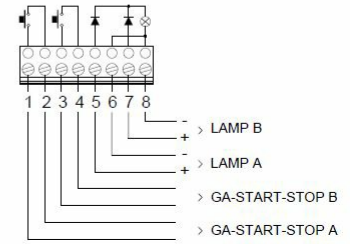

2340300001

SPA-AC1PW

General Alarm Button

Description

- ✓ Push button for activating general alarms
- ✓ Button cover
- ✓ Wall mounting
- ✓ Watertight

Technical Dimensions

Specifications

GENERAL

Dimension (WxHxD)	110 x 80 x 63mm
Weight	0,530 Kg
Protection	IP-67
Operating temperature	-25°C to +55°C
Material	ABS
Environmental Condition	Exposed

GENERAL