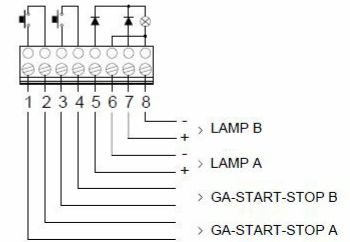

2340300001

SPA-AC1PW

General Alarm Button

Description

- ✓ Push button for activating general alarms
- ✓ Button cover
- ✓ Wall mounting
- ✓ Watertight

Technical Dimensions

Specifications

GENERAL

Dimension (WxHxD)	110 x 80 x 63mm
Weight	0,530 Kg
Protection	IP-67
Operating temperature	-25°C to +55°C
Material	ABS
Environmental Condition	Exposed