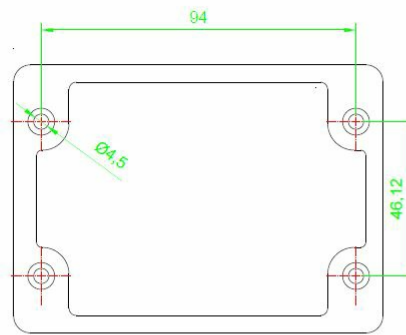

2340300001

SPA-AC1PW

General Alarm Button

Description

- ✓ Push button for activating general alarms
- ✓ Button cover
- ✓ Wall mounting
- ✓ Watertight

Technical Dimensions

Specifications

GENERAL

Dimension (WxHxD)	110 x 80 x 63mm
Weight	0,530 Kg
Protection	IP-67
Operating temperature	-25°C to +55°C
Material	ABS
Environmental Condition	Exposed

GENERAL