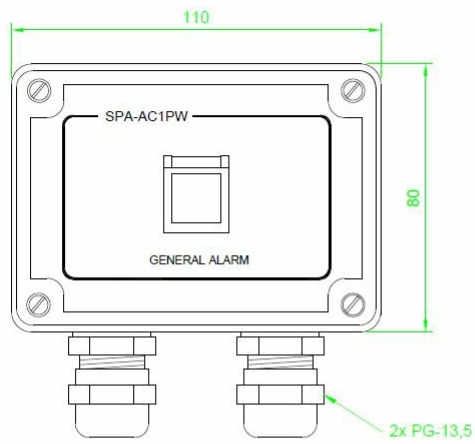

2340300001

SPA-AC1PW

General Alarm Button

Description

- ✓ Push button for activating general alarms
- ✓ Button cover
- ✓ Wall mounting
- ✓ Watertight

Technical Dimensions

Specifications

GENERAL

Dimension (WxHxD)	110 x 80 x 63mm
Weight	0,530 Kg
Protection	IP-67
Operating temperature	-25°C to +55°C
Material	ABS
Environmental Condition	Exposed

GENERAL