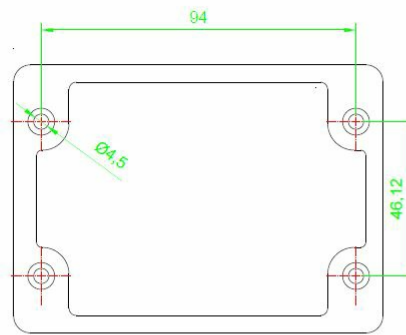

2340300001

SPA-AC1PW

General Alarm Button

Description

- ✓ Push button for activating general alarms
- ✓ Button cover
- ✓ Wall mounting
- ✓ Watertight

Technical Dimensions

Specifications

GENERAL

Dimension (WxHxD)	110 x 80 x 63mm
Weight	0,530 Kg
Protection	IP-67
Operating temperature	-25°C to +55°C
Material	ABS
Environmental Condition	Exposed