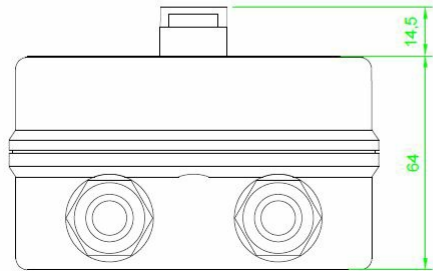

2340300001

SPA-AC1PW

General Alarm Button

Description

- ✓ Push button for activating general alarms
- ✓ Button cover
- ✓ Wall mounting
- ✓ Watertight

Technical Dimensions

Specifications

GENERAL

Dimension (WxHxD)	110 x 80 x 63mm
Weight	0,530 Kg
Protection	IP-67
Operating temperature	-25°C to +55°C
Material	ABS
Environmental Condition	Exposed