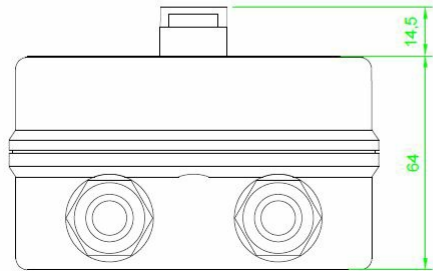

2340300001

SPA-AC1PW

General Alarm Button

Description

- ✓ Push button for activating general alarms
- ✓ Button cover
- ✓ Wall mounting
- ✓ Watertight

Technical Dimensions

Specifications

GENERAL

Dimension (WxHxD)	110 x 80 x 63mm
Weight	0,530 Kg
Protection	IP-67
Operating temperature	-25°C to +55°C
Material	ABS
Environmental Condition	Exposed

GENERAL