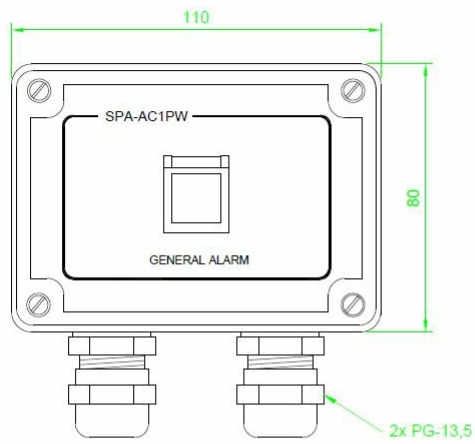

2340300001

SPA-AC1PW

General Alarm Button

Description

- ✓ Push button for activating general alarms
- ✓ Button cover
- ✓ Wall mounting
- ✓ Watertight

Technical Dimensions

Specifications

GENERAL

Dimension (WxHxD)	110 x 80 x 63mm
Weight	0,530 Kg
Protection	IP-67
Operating temperature	-25°C to +55°C
Material	ABS
Environmental Condition	Exposed