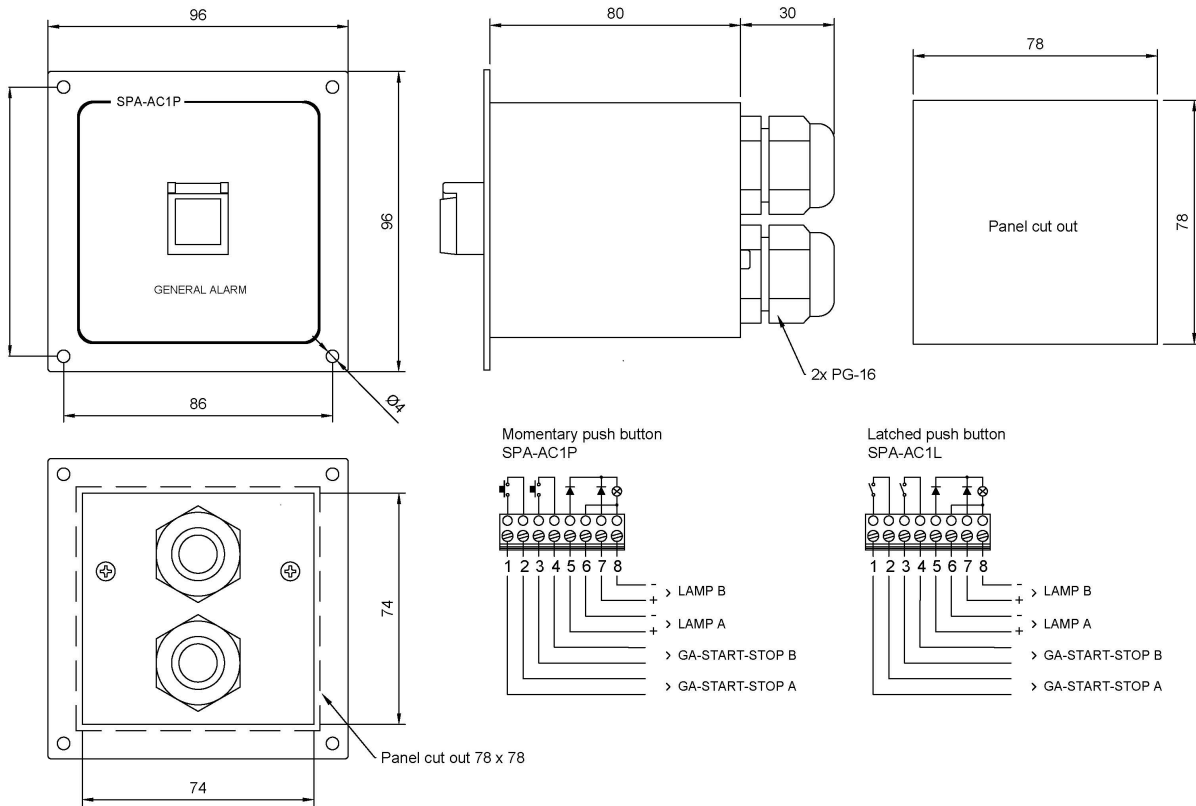

2340300002

SPA-AC1P

General Alarm Button

Description

- ✓ Push Button for activating general alarms
- ✓ Button cover
- ✓ Flush mounting
- ✓ Back Box for wall mounting is available

Technical Dimensions

Specifications

GENERAL

Dimension (WxHxD)	96 x 96 x 82mm
Weight	0,25 Kg
IP rating	IP-54
Operating temperature	-25°C to +55°C
Wall mounting	Optional. 3005010105 SPA-BOXM1 wall mounting box
Environmental Condition	Protected

VARIANTS

2340403003	SPA-AC1L (Latching push button)
------------	------------------------------------