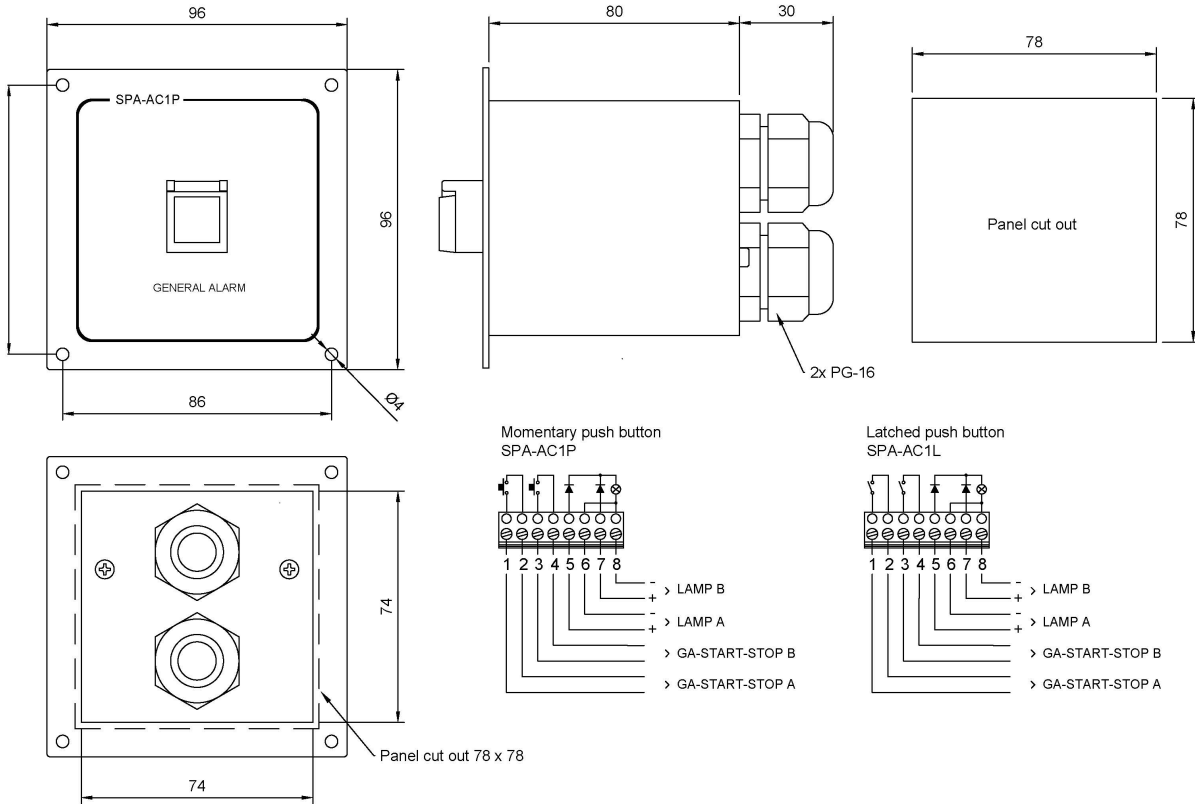

2340300002

SPA-AC1P

General Alarm Button

Description

- ✓ Push Button for activating general alarms
- ✓ Button cover
- ✓ Flush mounting
- ✓ Back Box for wall mounting is available

Technical Dimensions

Specifications

GENERAL

| | |
|----------------------------|--|
| Dimension (WxHxD) | 96 x 96 x 82mm |
| Weight | 0,25 Kg |
| IP rating | IP-54 |
| Operating temperature | -25°C to +55°C |
| Wall mounting | Optional. 3005010105 SPA-BOXM1 wall mounting box |
| Environmental Condition | Protected |

VARIANTS

| | |
|------------|------------------------------------|
| 2340403003 | SPA-AC1L (Latching push button) |
|------------|------------------------------------|