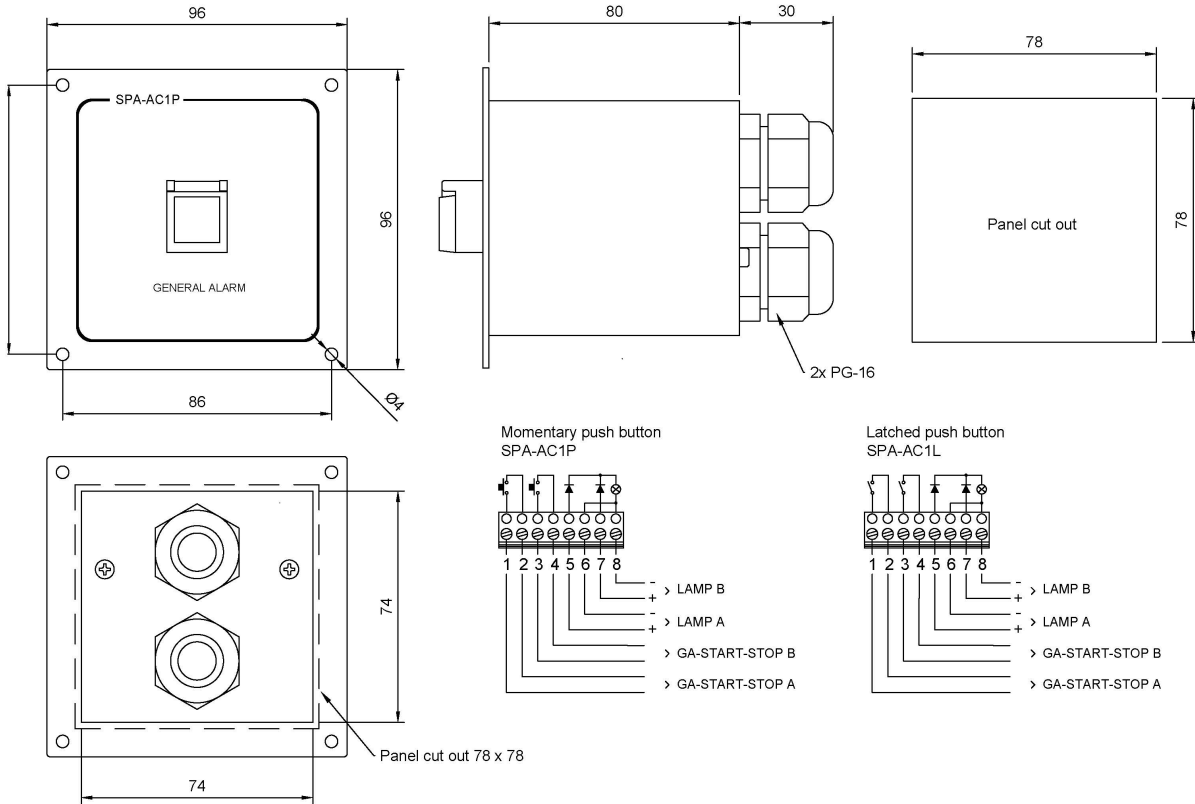

2340300002

SPA-AC1P

General Alarm Button

Description

- ✓ Push Button for activating general alarms
- ✓ Button cover
- ✓ Flush mounting
- ✓ Back Box for wall mounting is available

Technical Dimensions

Specifications

GENERAL

Dimension (WxHxD)	96 x 96 x 82mm
Weight	0,25 Kg
IP rating	IP-54
Operating temperature	-25°C to +55°C
Wall mounting	Optional. 3005010105 SPA-BOXM1 wall mounting box
Environmental Condition	Protected