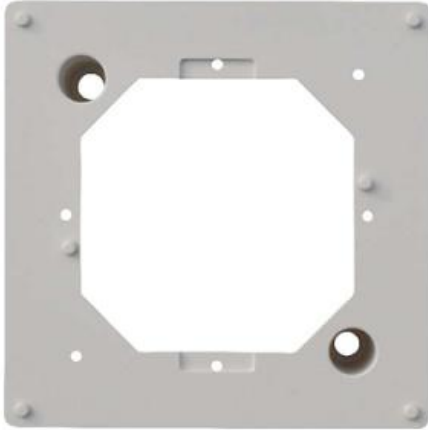

2320000622

SEAS FRAME

For surface mounting outlets (fits all SEASoutlets)

Description

Frame for SEAS O-TV/R-IEC TV/Radio outlet & & SEAS O-TV/R-F TV/Radio outlet
and SEAS O-TV/R/S TV/Radio/Satellite Outlet