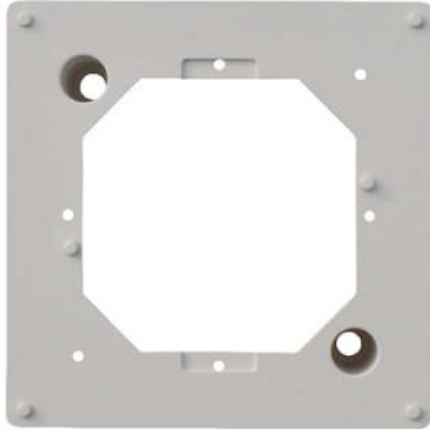

2320000622

SEAS FRAME

For surface mounting outlets (fits all SEASoutlets)

Description

Frame for SEAS O-TV/R-IEC TV/Radio outlet & & SEAS O-TV/R-F TV/Radio outlet
and SEAS O-TV/R/S TV/Radio/Satellite Outlet