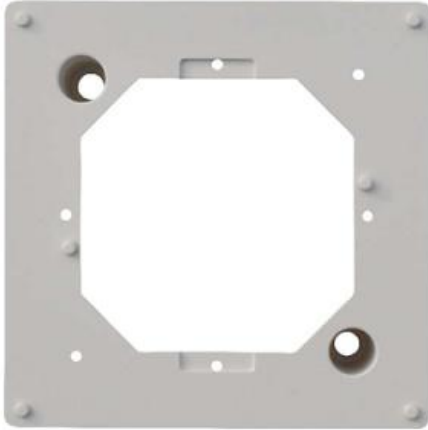

2320000622

SEAS FRAME

For surface mounting outlets (fits all SEASoutlets)

Description

Frame for SEAS O-TV/R-IEC TV/ Radio outlet & & SEAS O-TV/R-F TV/ Radio outlet
and SEAS O-TV/R/S TV/ Radio/ Satellite Outlet