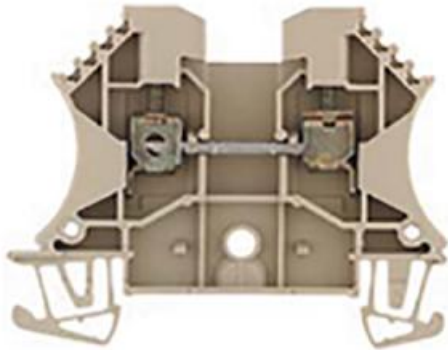

1152101000

EXTRA-TERMINAL

Extra Weidmuller terminal with wiring

Description

- ✓ One unit needed for each termination point
- ✓ Cable and assembly included
- ✓ Optional rack mounting