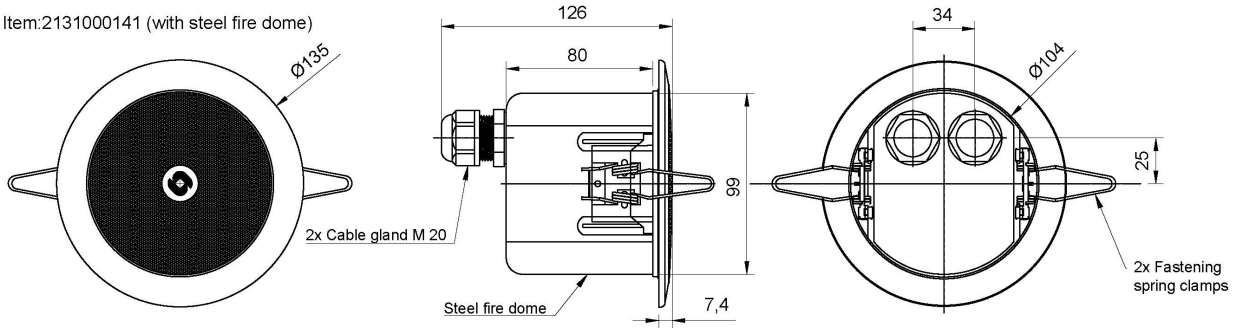

2131000132

CL-135T

5" Miniature ceiling speaker, 100V, 6W

Description

5" miniature speaker for small rooms or where space for mounting speakers is limited.

The speaker has a robust, yet discreet design and installation is easy with two spring clamps.

Technical Dimensions

Item:2131000141 (with steel fire dome)

Item:2131000132 (without steel fire dome)

Specifications

GENERAL

Dimensions (Diameter x Depth)	Ø135 x D82mm
Cut Out Dimension (Dia.)	Ø106
Mounting	Flush mounted – ceiling or wall by spring clamp
Operating temperature range	-20 ~ + 70
Rated Power	6W
Max Power	10W
Sensitivity	80 dB ± 3dB , 1W/1M at 400,500,600,700 Hz- Avg.
Frequency Range	75 Hz ~ 18 KHz -10dB / ±20% Hz
Rated Voltage	100 V
Power tapings	6-3-1.5W
Termination	Ceramic Terminal Block With thermal fuse
Baffle Material	Steel , RAL 9010
Mesh Grille	Steel , RAL 9010
Weight	0,52 kg
Environmental Condition	Protected

PRODUCT VARIANTS

2131000141	CL-135T-W/FD 5" Ceiling miniature speaker, 100V, 6W w/fire dome
------------	--