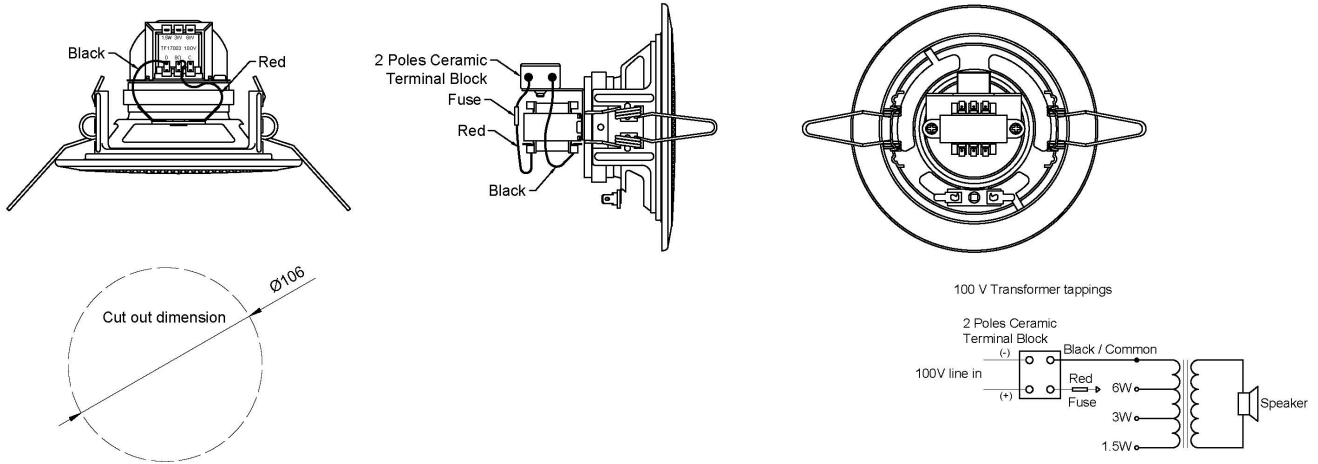

### Description

5" miniature speaker for small rooms or where space for mounting speakers is limited.

The speaker has a robust, yet discreet design and installation is easy with two spring clamps.

### Technical Dimensions

Item:2131000141 (with steel fire dome)

Item:2131000132 (without steel fire dome)

## GENERAL

Dimensions (Diameter x Depth)	Ø135 x D82mm
Cut Out Dimension (Dia.)	Ø106
Mounting	Flush mounted – ceiling or wall by spring clamp
Operating temperature range	-20 ~ + 70
Rated Power	6W
Max Power	10W
Sensitivity	80 dB ± 3dB , 1W/1M at 400,500,600,700 Hz- Avg.
Frequency Range	75 Hz ~ 18 KHz -10dB / ±20% Hz
Rated Voltage	100 V
Power tapings	6-3-1.5W
Termination	Ceramic Terminal Block With thermal fuse
Baffle Material	Steel , RAL 9010
Mesh Grille	Steel , RAL 9010
Weight	0,52 kg
Environmental Condition	Protected