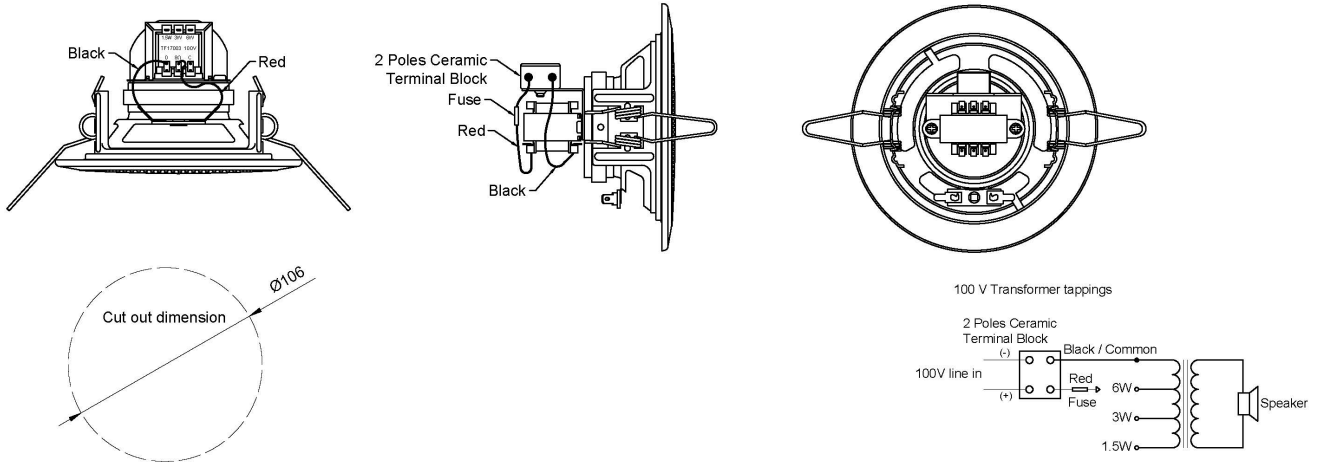

2131000132

CL-135T

5" Miniature ceiling speaker, 100V, 6W

Description

5" miniature speaker for small rooms or where space for mounting speakers is limited.

The speaker has a robust, yet discreet design and installation is easy with two spring clamps.

Technical Dimensions

Item:2131000141 (with steel fire dome)

Item:2131000132 (without steel fire dome)

Specifications

GENERAL

Dimensions (Diameter x Depth)	Ø135 x D82mm
Cut Out Dimension (Dia.)	Ø106
Mounting	Flush mounted – ceiling or wall by spring clamp
Operating temperature range	-20 ~ + 70
Rated Power	6W
Max Power	10W
Sensitivity	80 dB ± 3dB , 1W/1M at 400,500,600,700 Hz- Avg.
Frequency Range	75 Hz ~ 18 KHz -10dB / ±20% Hz
Rated Voltage	100 V
Power tapings	6-3-1.5W
Termination	Ceramic Terminal Block With thermal fuse
Baffle Material	Steel , RAL 9010
Mesh Grille	Steel , RAL 9010
Weight	0,52 kg
Environmental Condition	Protected

PRODUCT VARIANTS

2131000141	CL-135T-W/FD 5" Ceiling miniature speaker, 100V, 6W w/fire dome
------------	--