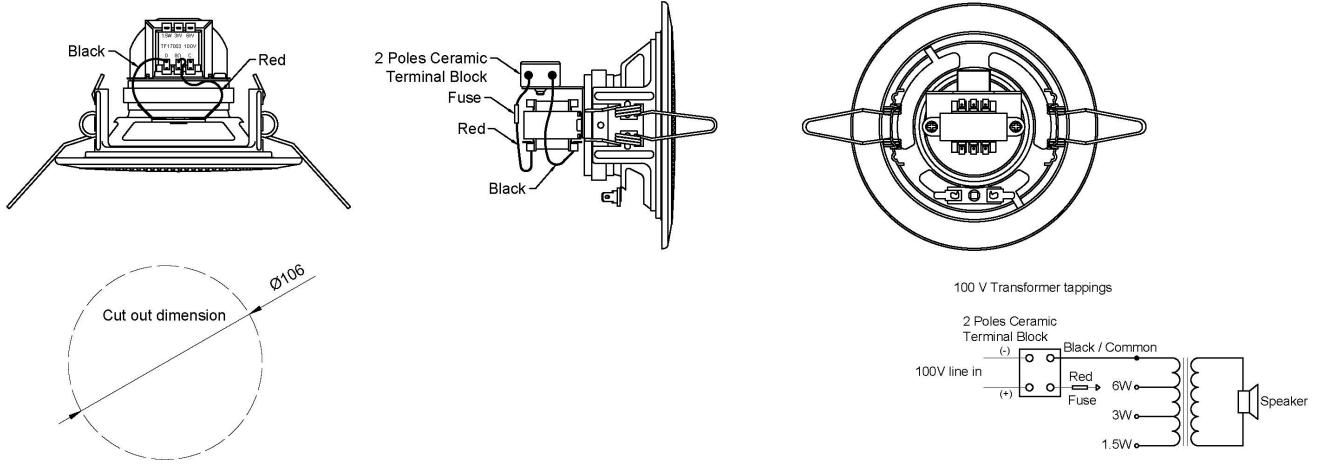

## Description

5" miniature speaker for small rooms or where space for mounting speakers is limited.

The speaker has a robust, yet discreet design and installation is easy with two spring clamps.

## Technical Dimensions

Item:2131000141 (with steel fire dome)

Item:2131000132 (without steel fire dome)

## GENERAL

Dimensions (Diameter x Depth)	Ø135 x D82mm
Cut Out Dimension (Dia.)	Ø106
Mounting	Flush mounted – ceiling or wall by spring clamp
Operating temperature range	-20 ~ + 70
Rated Power	6W
Max Power	10W
Sensitivity	80 dB ± 3dB , 1W/1M at 400,500,600,700 Hz- Avg.
Frequency Range	75 Hz ~ 18 KHz -10dB / ±20% Hz
Rated Voltage	100 V
Power tapings	6-3-1.5W
Termination	Ceramic Terminal Block With thermal fuse
Baffle Material	Steel , RAL 9010
Mesh Grille	Steel , RAL 9010
Weight	0,52 kg
Environmental Condition	Protected