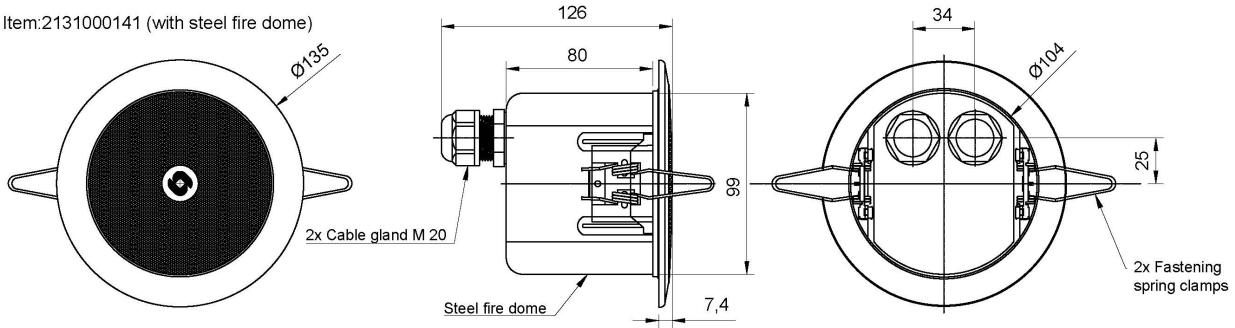

## CL-135T

5" Miniature ceiling speaker, 100V, 6W

---

---

### Description

5" miniature speaker for small rooms or where space for mounting speakers is limited.

The speaker has a robust, yet discreet design and installation is easy with two spring clamps.

### Technical Dimensions

Item:2131000141 (with steel fire dome)

Item:2131000132 (without steel fire dome)

## GENERAL

Dimensions (Diameter x Depth)	Ø135 x D82mm
Cut Out Dimension (Dia.)	Ø106
Mounting	Flush mounted – ceiling or wall by spring clamp
Operating temperature range	-20 ~ + 70
Rated Power	6W
Max Power	10W
Sensitivity	80 dB ± 3dB , 1W/1M at 400,500,600,700 Hz- Avg.
Frequency Range	75 Hz ~ 18 KHz -10dB / ±20% Hz
Rated Voltage	100 V
Power tapings	6-3-1.5W
Termination	Ceramic Terminal Block With thermal fuse
Baffle Material	Steel , RAL 9010
Mesh Grille	Steel , RAL 9010
Weight	0,52 kg
Environmental Condition	Protected