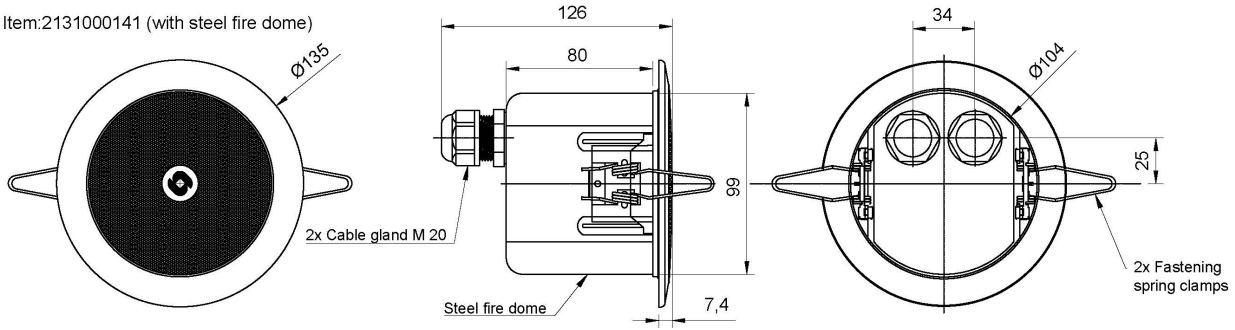

## CL-135T

5" Miniature ceiling speaker, 100V, 6W

---

---

## Description

5" miniature speaker for small rooms or where space for mounting speakers is limited.

The speaker has a robust, yet discreet design and installation is easy with two spring clamps.

## Technical Dimensions

Item:2131000141 (with steel fire dome)

Item:2131000132 (without steel fire dome)

## GENERAL

Dimensions (Diameter x Depth)	Ø135 x D82mm
Cut Out Dimension (Dia.)	Ø106
Mounting	Flush mounted – ceiling or wall by spring clamp
Operating temperature range	-20 ~ + 70
Rated Power	6W
Max Power	10W
Sensitivity	80 dB ± 3dB , 1W/1M at 400,500,600,700 Hz- Avg.
Frequency Range	75 Hz ~ 18 KHz -10dB / ±20% Hz
Rated Voltage	100 V
Power tapings	6-3-1.5W
Termination	Ceramic Terminal Block With thermal fuse
Baffle Material	Steel , RAL 9010
Mesh Grille	Steel , RAL 9010
Weight	0,52 kg
Environmental Condition	Protected