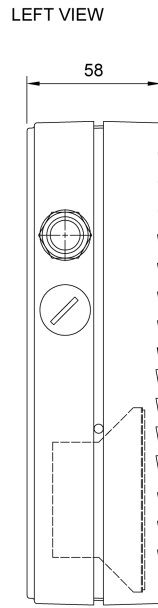

2340020009

SAFE-M6T

Wall speaker, aluminium, 6W, 70/100V, IP56

Description

6W metal vandal-proof IP56 rated cabinet speaker. This model is highly suitable in public areas where special precautions against destructive treatment are necessary.

- ✓ Open the cabinet using the enclosed Allen key to loosen the screws on three sides of the cabinet.
- ✓ Lead cable through the cable gland and connect to terminal 70V (white – green) or 100V (white – red).
- ✓ Choose required power on the transformer.
- ✓ Fasten the mounting plate to wall or ceiling by four screws.
- ✓ Close the cabinet by fasten three screws on three sides of the cabinet.
- ✓ For optimum performance, always use the correct voltage / power and operate within the frequency limits as stated.
- ✓ Do not open loudspeaker when energized.

Technical Dimensions

Specifications

GENERAL

Dimension (W x H x D)	105 x 210 x 59 mm
Material/Colour	Aluminium/ RAL9010 or RAL3000
Mounting	4screws
Termination	Inside screw terminal
Weight	1.35 kg
IP-rating (UL Equivalent)	IP56 (terminal chamber)
Max. / min. amb. temp	100°C / -40°C
Rated / max. power	6W / 10 W
SPL 1W/1m	89 db
SPL rated power	97 db
Effective freq. range	160- 20000 Hz
Dispersion (-6dB) 1kHz / 4kHz	165°C / 110°C
Secondary nominal tapings	6,0 W - 3,0W - 1,5W - 0,5W
Environmental Condition	Exposed