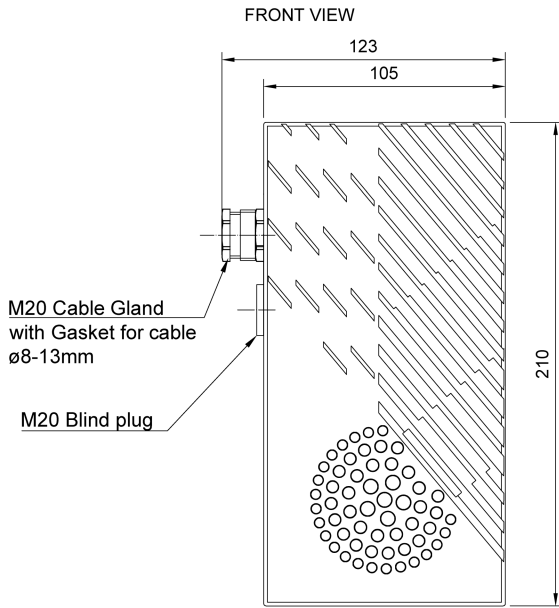

2340020009

SAFE-M6T

Wall speaker, aluminium, 6W, 70/100V, IP56

Description

6W metal vandal-proof IP56 rated cabinet speaker. This model is highly suitable in public areas where special precautions against destructive treatment are necessary.

- ✓ Open the cabinet using the enclosed Allen key to loosen the screws on three sides of the cabinet.
- ✓ Lead cable through the cable gland and connect to terminal 70V (white – green) or 100V (white – red).
- ✓ Choose required power on the transformer.
- ✓ Fasten the mounting plate to wall or ceiling by four screws.
- ✓ Close the cabinet by fasten three screws on three sides of the cabinet.
- ✓ For optimum performance, always use the correct voltage / power and operate within the frequency limits as stated.
- ✓ Do not open loudspeaker when energized.

Technical Dimensions

Specifications

GENERAL

Dimension (W x H x D)	105 x 210 x 59 mm
Material/Colour	Aluminium/ RAL9010 or RAL3000
Mounting	4screws
Termination	Inside screw terminal
Weight	1.35 kg
IP-rating (UL Equivalent)	IP56 (terminal chamber)
Max. / min. amb. temp	100°C / -40°C
Rated / max. power	6W / 10 W
SPL 1W/1m	89 db
SPL rated power	97 db
Effective freq. range	160- 20000 Hz
Dispersion (-6dB) 1kHz / 4kHz	165°C / 110°C
Secondary nominal tapings	6,0 W - 3,0W - 1,5W - 0,5W
Environmental Condition	Exposed

ITEM NUMBER	DESCRIPTION
9011708015	SAFE-M6TF-VC Wall speaker, 6W, IP56, white, w/vol.contr.