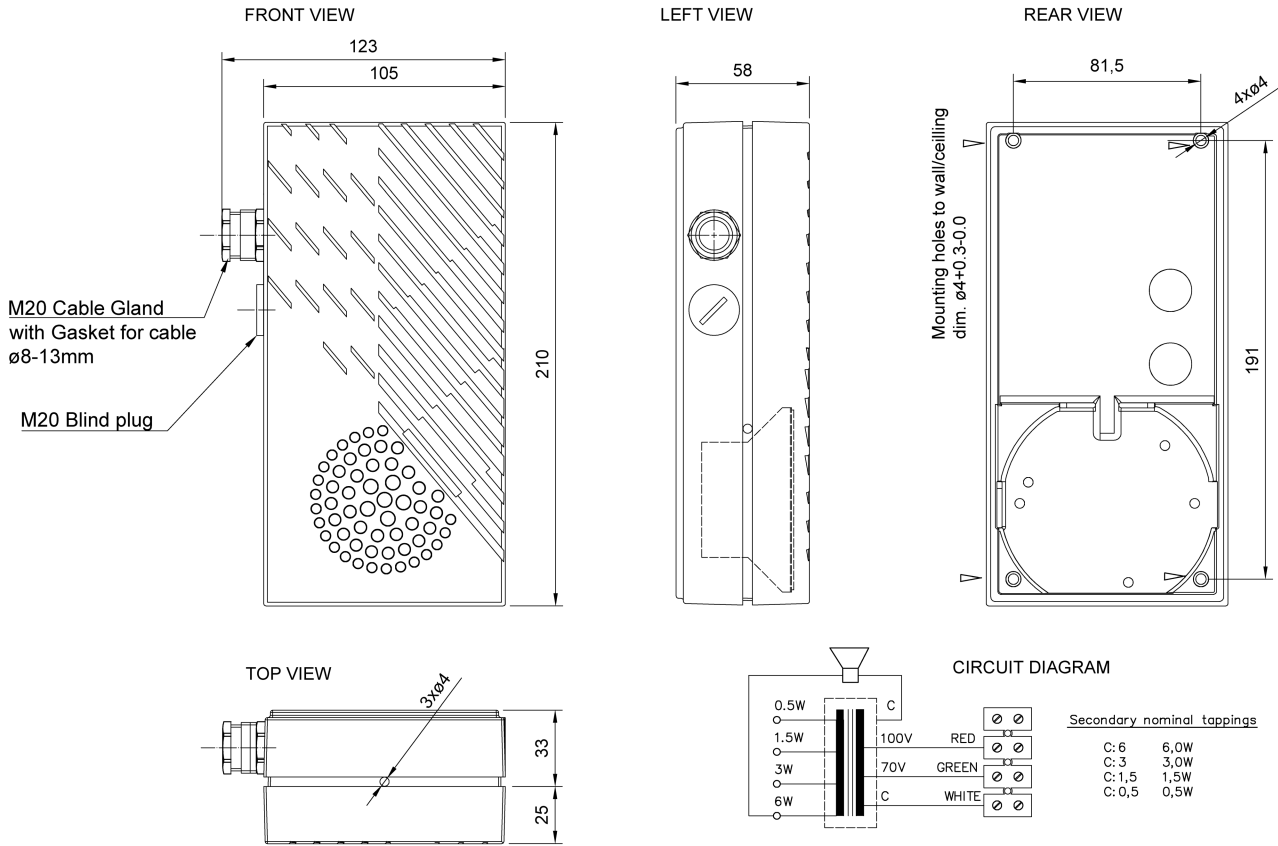

2340020009

SAFE-M6T

Wall speaker, aluminium, 6W, 70/100V, IP56

Description

6W metal vandal-proof IP56 rated cabinet speaker. This model is highly suitable in public areas where special precautions against destructive treatment are necessary.

- ✓ Open the cabinet using the enclosed Allen key to loosen the screws on three sides of the cabinet.
- ✓ Lead cable through the cable gland and connect to terminal 70V (white – green) or 100V (white – red).
- ✓ Choose required power on the transformer.
- ✓ Fasten the mounting plate to wall or ceiling by four screws.
- ✓ Close the cabinet by fasten three screws on three sides of the cabinet.
- ✓ For optimum performance, always use the correct voltage / power and operate within the frequency limits as stated.
- ✓ Do not open loudspeaker when energized.

Technical Dimensions

Specifications

GENERAL

Dimension (W x H x D)	105 x 210 x 59 mm
Material/Colour	Aluminium/ RAL9010 or RAL3000
Mounting	4screws
Termination	Inside screw terminal
Weight	1.35 kg
IP-rating (UL Equivalent)	IP56 (terminal chamber)
Max. / min. amb. temp	100°C / -40°C
Rated / max. power	6W / 10 W
SPL 1W/1m	89 db
SPL rated power	97 db
Effective freq. range	160- 20000 Hz
Dispersion (-6dB) 1kHz / 4kHz	165°C / 110°C
Secondary nominal tapings	6,0 W - 3,0W - 1,5W - 0,5W
Environmental Condition	Exposed

ITEM NUMBER	DESCRIPTION
9011708015	SAFE-M6TF-VC Wall speaker, 6W, IP56, white, w/vol.contr.