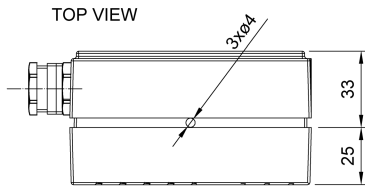

- ✓ Open the cabinet using the enclosed Allen key to loosen the screws on three sides of the cabinet.
- ✓ Lead cable through the cable gland and connect to terminal 70V (white – green) or 100V (white – red).
- ✓ Choose required power on the transformer.
- ✓ Fasten the mounting plate to wall or ceiling by four screws.
- ✓ Close the cabinet by fasten three screws on three sides of the cabinet.
- ✓ For optimum performance, always use the correct voltage / power and operate within the frequency limits as stated.
- ✓ Do not open loudspeaker when energized.

Technical Dimensions

Specifications

GENERAL

Dimension (W x H x D)	105 x 210 x 59 mm
Material/Colour	Aluminium/ RAL9010 or RAL3000
Mounting	4screws
Termination	Inside screw terminal
Weight	1.35 kg
IP-rating (UL Equivalent)	IP56 (terminal chamber)
Max. / min. amb. temp	100°C / -40°C
Rated / max. power	6W / 10 W
SPL 1W/1m	89 db
SPL rated power	97 db
Effective freq. range	160- 20000 Hz
Dispersion (-6dB) 1kHz / 4kHz	165°C / 110°C
Secondary nominal tapings	6,0 W - 3,0W - 1,5W - 0,5W
Environmental Condition	Exposed