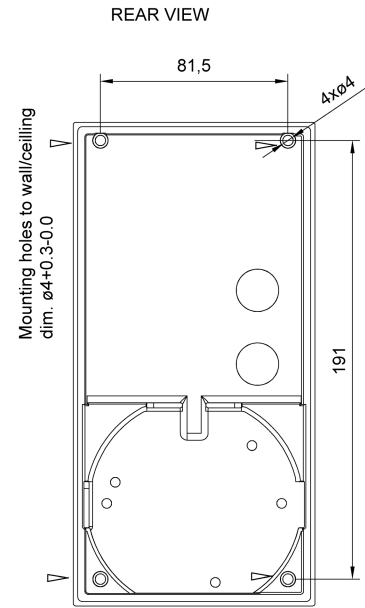

2340020009

SAFE-M6T

Wall speaker, aluminium, 6W, 70/100V, IP56

Description

6W metal vandal-proof IP56 rated cabinet speaker. This model is highly suitable in public areas where special precautions against destructive treatment are necessary.

- ✓ Open the cabinet using the enclosed Allen key to loosen the screws on three sides of the cabinet.
- ✓ Lead cable through the cable gland and connect to terminal 70V (white – green) or 100V (white – red).
- ✓ Choose required power on the transformer.
- ✓ Fasten the mounting plate to wall or ceiling by four screws.
- ✓ Close the cabinet by fasten three screws on three sides of the cabinet.
- ✓ For optimum performance, always use the correct voltage / power and operate within the frequency limits as stated.
- ✓ Do not open loudspeaker when energized.

Technical Dimensions

Specifications

GENERAL

Dimension (W x H x D)	105 x 210 x 59 mm
Material/Colour	Aluminium/ RAL9010 or RAL3000
Mounting	4screws
Termination	Inside screw terminal
Weight	1.35 kg
IP-rating (UL Equivalent)	IP56 (terminal chamber)
Max. / min. amb. temp	100°C / -40°C
Rated / max. power	6W / 10 W
SPL 1W/1m	89 db
SPL rated power	97 db
Effective freq. range	160- 20000 Hz
Dispersion (-6dB) 1kHz / 4kHz	165°C / 110°C
Secondary nominal tapings	6,0 W - 3,0W - 1,5W - 0,5W
Environmental Condition	Exposed

ITEM NUMBER	DESCRIPTION
9011708015	SAFE-M6TF-VC Wall speaker, 6W, IP56, white, w/vol.contr.