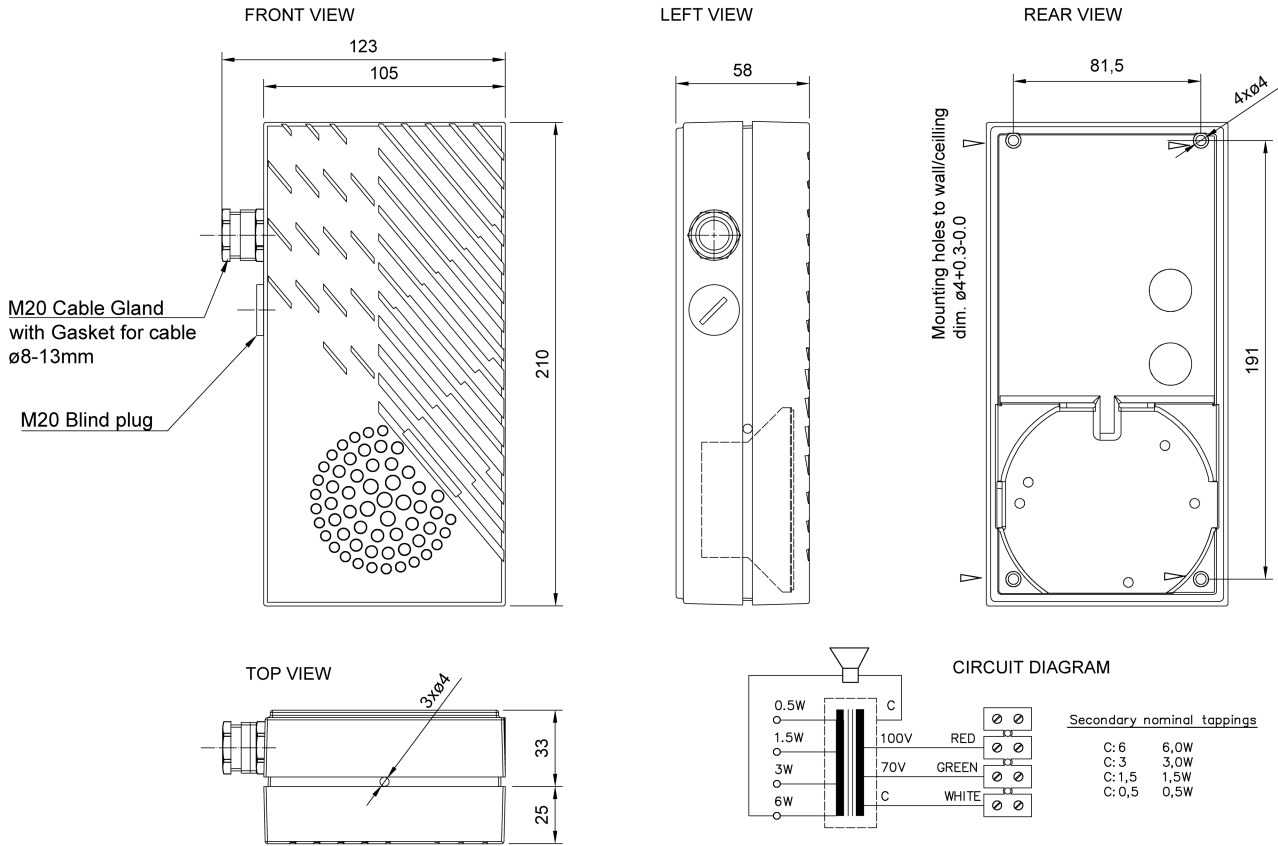

### Description

6W metal vandal-proof IP56 rated cabinet speaker. This model is highly suitable in public areas where special precautions against destructive treatment are necessary.

- ✓ Open the cabinet using the enclosed Allen key to loosen the screws on three sides of the cabinet.
- ✓ Lead cable through the cable gland and connect to terminal 70V (white – green) or 100V (white – red).
- ✓ Choose required power on the transformer.
- ✓ Fasten the mounting plate to wall or ceiling by four screws.
- ✓ Close the cabinet by fasten three screws on three sides of the cabinet.
- ✓ For optimum performance, always use the correct voltage / power and operate within the frequency limits as stated.
- ✓ Do not open loudspeaker when energized.

# Technical Dimensions

## GENERAL

Dimension (W x H x D)	105 x 210 x 59 mm
Material/Colour	Aluminium/ RAL9010 or RAL3000
Mounting	4screws
Termination	Inside screw terminal
Weight	1.35 kg
IP-rating (UL Equivalent)	IP56 (terminal chamber)
Max. / min. amb. temp	100°C / -40°C
Rated / max. power	6W / 10 W
SPL 1W/1m	89 db
SPL rated power	97 db
Effective freq. range	160- 20000 Hz
Dispersion (-6dB) 1kHz / 4kHz	165°C / 110°C
Secondary nominal tapings	6,0 W - 3,0W - 1,5W - 0,5W
Environmental Condition	Exposed