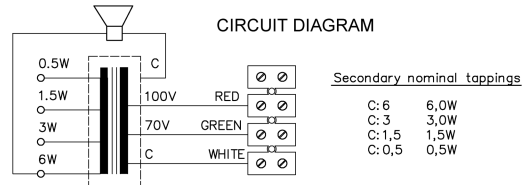

2340020009

SAFE-M6T

Wall speaker, aluminium, 6W, 70/100V, IP56

Description

6W metal vandal-proof IP56 rated cabinet speaker. This model is highly suitable in public areas where special precautions against destructive treatment are necessary.

- ✓ Open the cabinet using the enclosed Allen key to loosen the screws on three sides of the cabinet.
- ✓ Lead cable through the cable gland and connect to terminal 70V (white – green) or 100V (white – red).
- ✓ Choose required power on the transformer.
- ✓ Fasten the mounting plate to wall or ceiling by four screws.
- ✓ Close the cabinet by fasten three screws on three sides of the cabinet.
- ✓ For optimum performance, always use the correct voltage / power and operate within the frequency limits as stated.
- ✓ Do not open loudspeaker when energized.

Technical Dimensions

Specifications

GENERAL

Dimension (W x H x D)	105 x 210 x 59 mm
Material/Colour	Aluminium/ RAL9010 or RAL3000
Mounting	4screws
Termination	Inside screw terminal
Weight	1.35 kg
IP-rating (UL Equivalent)	IP56 (terminal chamber)
Max. / min. amb. temp	100°C / -40°C
Rated / max. power	6W / 10 W
SPL 1W/1m	89 db
SPL rated power	97 db
Effective freq. range	160- 20000 Hz
Dispersion (-6dB) 1kHz / 4kHz	165°C / 110°C
Secondary nominal tapings	6,0 W - 3,0W - 1,5W - 0,5W
Environmental Condition	Exposed