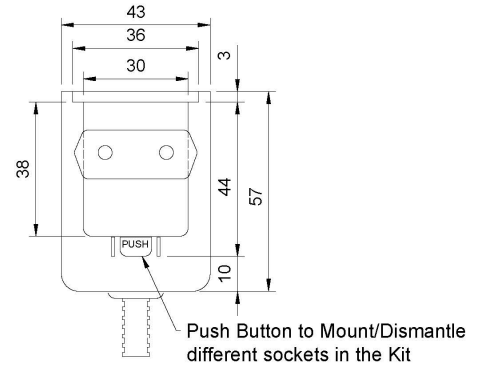

2211100560

DECT Charger kit

Charger kit for C-31xx series DECT rough handsets. Includes Power Supply V3 100-230 Vac

Description

Charger kit including holder and power supply for the C-31xx series of phones. The charger is for desktop use and includes:

- ✓ Charger (item 2211100230)
- ✓ Power supply (item 2211100231)

Technical Dimensions

Specifications

GENERAL

Dimension (H x W x D)	82 x 74,5 x 57 mm
Weight	0, 3kg Include power supply
Input voltage	100 - 240V AC
Output voltage	6,0V DC 350mA

Used With

C3105i DECT Handset Rough

Including Belt Clip

C3110i DECT handset rough

Including belt clip

C3115i DECT handset rough

including belt clip