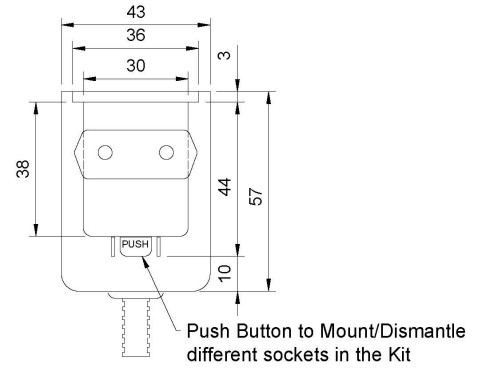

2211100560

DECT Charger kit

Charger kit for C-31xx series DECT rough handsets. Includes Power Supply V3 100-230 Vac

Description

Charger kit including holder and power supply for the C-31xx series of phones. The charger is for desktop use and includes:

- ✓ Charger (item 2211100230)
- ✓ Power supply (item 2211100231)

Technical Dimensions

Specifications

GENERAL

Dimension (H x W x D)	82 x 74,5 x 57 mm
Weight	0, 3kg Include power supply
Input voltage	100 - 240V AC
Output voltage	6,0V DC 350mA

Used With

C3105i DECT Handset Rough

Including Belt Clip

Item Number: 2211100516

C3110i DECT handset rough

Including belt clip

Item Number: 2211100517

C3115i DECT handset rough

including belt clip

Item Number: 2211100519