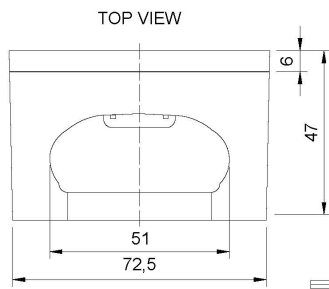

- ✓ Charger (item 2211100230)
- ✓ Power supply (item 2211100231)

Technical Dimensions

Specifications

GENERAL

Dimension (H x W x D)	82 x 74,5 x 57 mm
Weight	0, 3kg Include power supply
Input voltage	100 - 240V AC
Output voltage	6,0V DC 350mA