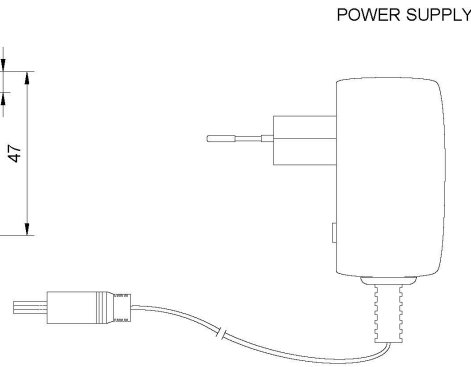

2211100560

DECT Charger kit

Charger kit for C-31xx series DECT rough handsets. Includes Power Supply V3 100-230 Vac

Description

Charger kit including holder and power supply for the C-31xx series of phones. The charger is for desktop use and includes:

- ✓ Charger (item 2211100230)
- ✓ Power supply (item 2211100231)

Technical Dimensions

Specifications

GENERAL

Dimension (H x W x D)	82 x 74,5 x 57 mm
Weight	0, 3kg Include power supply
Input voltage	100 - 240V AC
Output voltage	6,0V DC 350mA

Used With

C3105i DECT Handset Rough

Including Belt Clip

C3110i DECT handset rough

Including belt clip

C3115i DECT handset rough

including belt clip