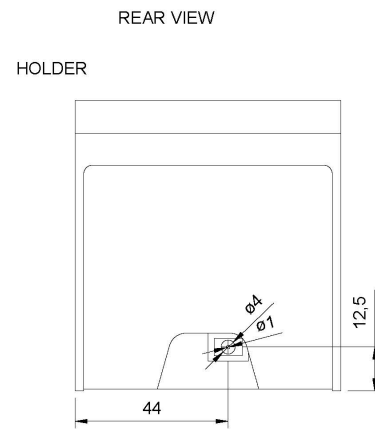

### Technical Dimensions

## GENERAL

Dimension (H x W x D)	82 x 74,5 x 57 mm
Weight	0, 3kg Include power supply
Input voltage	100 - 240V AC
Output voltage	6,0V DC 350mA