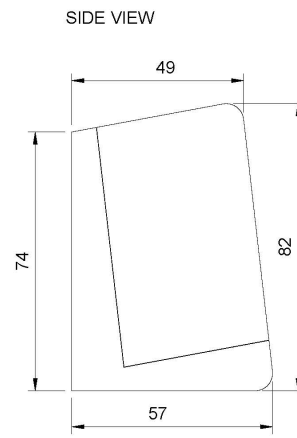

- ✓ Charger (item 2211100230)
- ✓ Power supply (item 2211100231)

Technical Dimensions

Specifications

GENERAL

Dimension (H x W x D)	82 x 74,5 x 57 mm
Weight	0, 3kg Include power supply
Input voltage	100 - 240V AC
Output voltage	6,0V DC 350mA