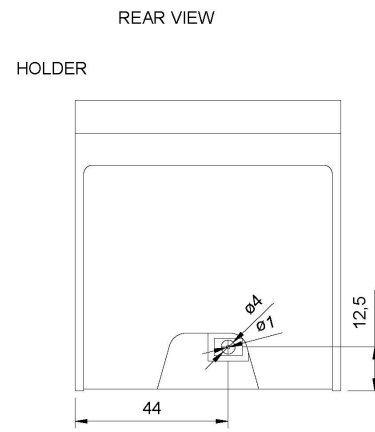

2211100560

DECT Charger kit

Charger kit for C-31xx series DECT rough handsets. Includes Power Supply V3 100-230 Vac

Description

Charger kit including holder and power supply for the C-31xx series of phones. The charger is for desktop use and includes:

- ✓ Charger (item 2211100230)
- ✓ Power supply (item 2211100231)

Technical Dimensions

Specifications

GENERAL

Dimension (H x W x D)	82 x 74,5 x 57 mm
Weight	0, 3kg Include power supply
Input voltage	100 - 240V AC
Output voltage	6,0V DC 350mA