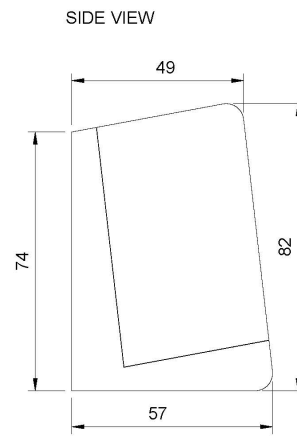

### Technical Dimensions

## GENERAL

Dimension (H x W x D)	82 x 74,5 x 57 mm
Weight	0, 3kg Include power supply
Input voltage	100 - 240V AC
Output voltage	6,0V DC 350mA