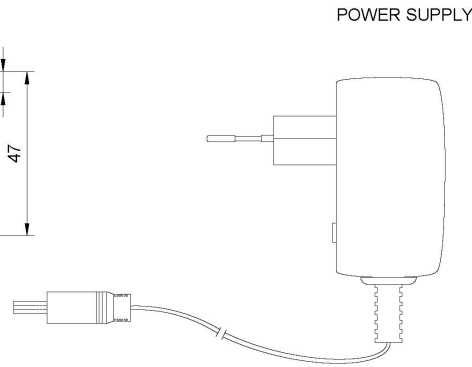

2211100560

DECT Charger kit

Charger kit for C-31xx series DECT rough handsets. Includes Power Supply V3 100-230 Vac

Description

Charger kit including holder and power supply for the C-31xx series of phones. The charger is for desktop use and includes:

- ✓ Charger (item 2211100230)
- ✓ Power supply (item 2211100231)

Technical Dimensions

Specifications

GENERAL

Dimension (H x W x D)	82 x 74,5 x 57 mm
Weight	0, 3kg Include power supply
Input voltage	100 - 240V AC
Output voltage	6,0V DC 350mA

Used With

C3105i DECT Handset Rough

Including Belt Clip

C3110i DECT handset rough

Including belt clip

C3115i DECT handset rough

including belt clip