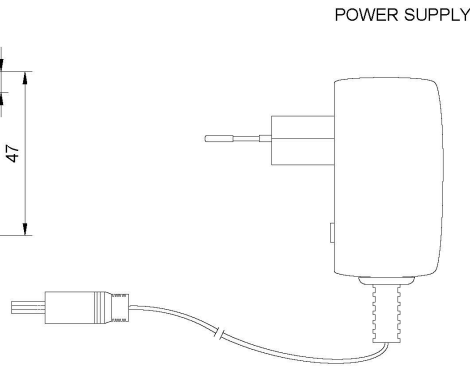

2211100560

DECT Charger kit

Charger kit for C-31xx series DECT rough handsets. Includes Power Supply V3 100-230 Vac

Description

Charger kit including holder and power supply for the C-31xx series of phones. The charger is for desktop use and includes:

- ✓ Charger (item 2211100230)
- ✓ Power supply (item 2211100231)

Technical Dimensions

Specifications

GENERAL

Dimension (H x W x D)	82 x 74,5 x 57 mm
Weight	0, 3kg Include power supply
Input voltage	100 - 240V AC
Output voltage	6,0V DC 350mA

Used With

C3105i DECT Handset Rough

Including Belt Clip

Item Number: 2211100516

C3110i DECT handset rough

Including belt clip

Item Number: 2211100517

C3115i DECT handset rough

including belt clip

Item Number: 2211100519