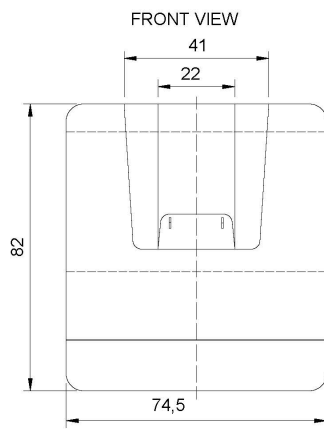

- ✓ Charger (item 2211100230)
- ✓ Power supply (item 2211100231)

Technical Dimensions

Specifications

GENERAL

Dimension (H x W x D)	82 x 74,5 x 57 mm
Weight	0, 3kg Include power supply
Input voltage	100 - 240V AC
Output voltage	6,0V DC 350mA