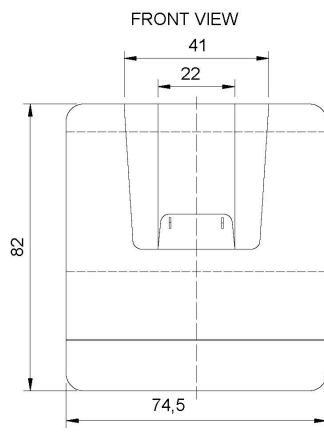

- ✓ Charger (item 2211100230)
- ✓ Power supply (item 2211100231)

Technical Dimensions

Specifications

GENERAL

Dimension (H x W x D)	82 x 74,5 x 57 mm
Weight	0, 3kg Include power supply
Input voltage	100 - 240V AC
Output voltage	6,0V DC 350mA

Used With

C3105i DECT Handset Rough

Including Belt Clip

Item Number: 2211100516

C3110i DECT handset rough

Including belt clip

Item Number: 2211100517

C3115i DECT handset rough