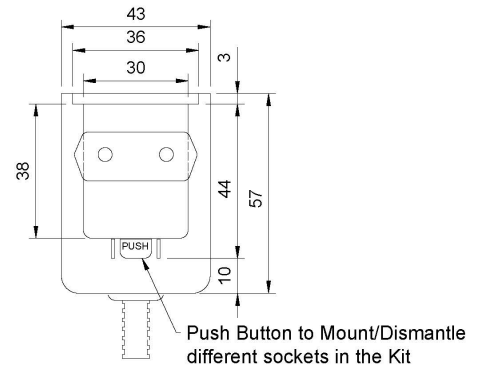

### Technical Dimensions

## GENERAL

Dimension (H x W x D)	82 x 74,5 x 57 mm
Weight	0, 3kg Include power supply
Input voltage	100 - 240V AC
Output voltage	6,0V DC 350mA