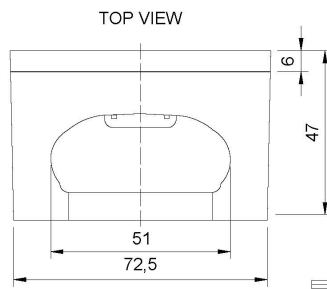

- ✓ Charger (item 2211100230)
- ✓ Power supply (item 2211100231)

Technical Dimensions

Specifications

GENERAL

Dimension (H x W x D)	82 x 74,5 x 57 mm
Weight	0, 3kg Include power supply
Input voltage	100 - 240V AC
Output voltage	6,0V DC 350mA