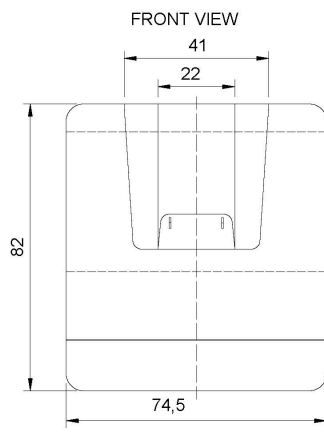

### Technical Dimensions

## GENERAL

Dimension (H x W x D)	82 x 74,5 x 57 mm
Weight	0, 3kg Include power supply
Input voltage	100 - 240V AC
Output voltage	6,0V DC 350mA