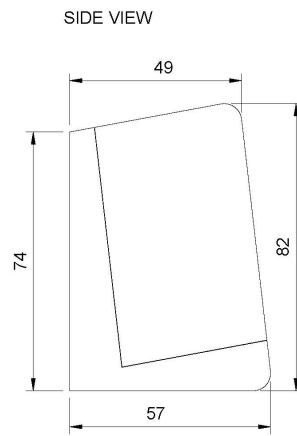

- ✓ Charger (item 2211100230)
- ✓ Power supply (item 2211100231)

Technical Dimensions

Specifications

GENERAL

Dimension (H x W x D)	82 x 74,5 x 57 mm
Weight	0, 3kg Include power supply
Input voltage	100 - 240V AC
Output voltage	6,0V DC 350mA