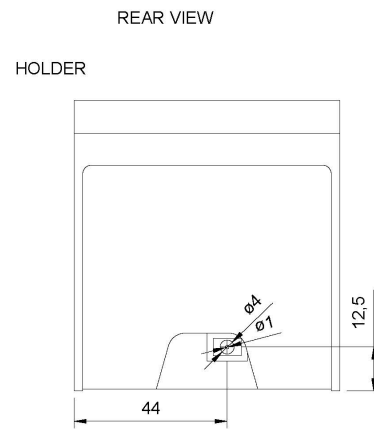

- ✓ Charger (item 2211100230)
- ✓ Power supply (item 2211100231)

Technical Dimensions

Specifications

GENERAL

Dimension (H x W x D)	82 x 74,5 x 57 mm
Weight	0, 3kg Include power supply
Input voltage	100 - 240V AC
Output voltage	6,0V DC 350mA

Used With

C3105i DECT Handset Rough

Including Belt Clip

Item Number: 2211100516

C3110i DECT handset rough

Including belt clip

Item Number: 2211100517

C3115i DECT handset rough