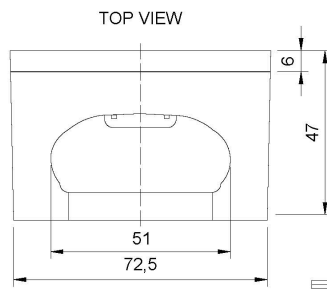

### Technical Dimensions

## GENERAL

Dimension (H x W x D)	82 x 74,5 x 57 mm
Weight	0, 3kg Include power supply
Input voltage	100 - 240V AC
Output voltage	6,0V DC 350mA