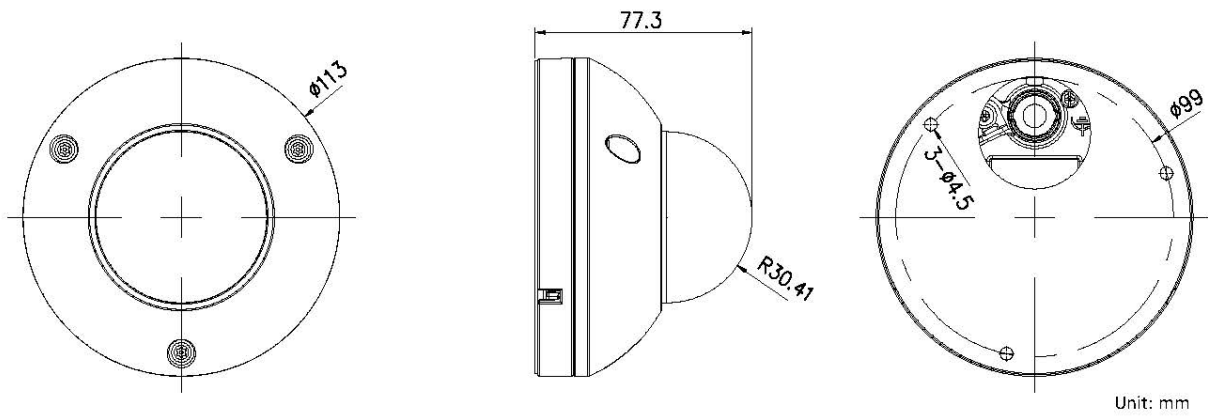

## OC-NDC-2MP

Outdoor IP Dome Camera, 2MP, SST 316L

- ✓ Up to 2 megapixel high resolution
- ✓ 120dB Wide Dynamic Range
- ✓ Three video streams
- ✓ H.265, H.265+, H.264, H.264+
- ✓ 6 behavior analyses, 2 exception detections, 1 recognition
- ✓ Support on-board storage, up to 128GB
- ✓ IR range: 10 m
- ✓ DC 12V/PoE
- ✓ Anti-Corrosion Standard: WF-2, NEMA 4X, C5-M
- ✓ IP67

## Technical Dimensions

Unit: mm