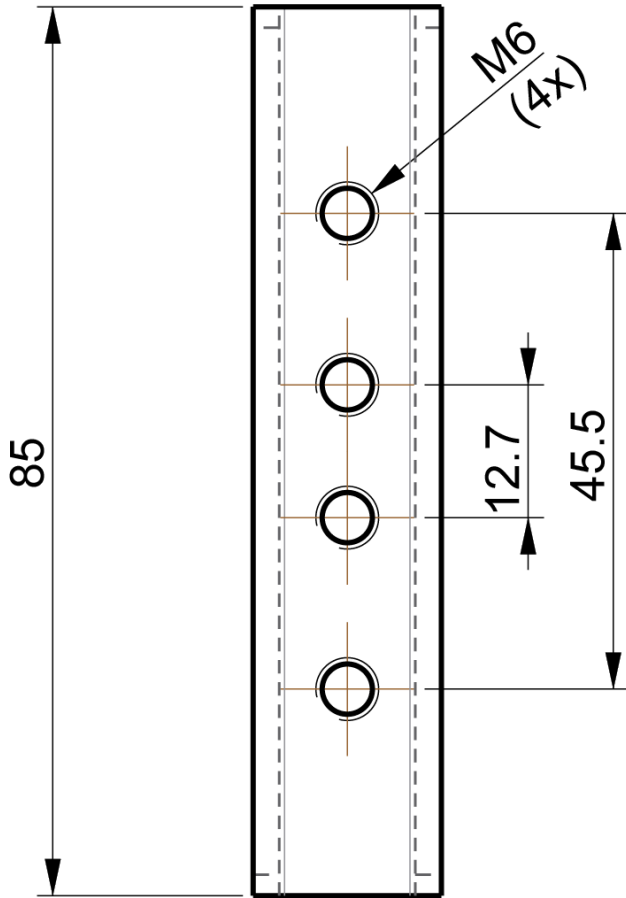

1023532110

ENA2100-Double

Mounting Kit for ENA2100-AC

Description

Kit for mounting two ENA2100-AC amplifiers together in a 19-inch rack. The kit is an angle joint.

Technical Dimensions

All dimensions in mm

Used With