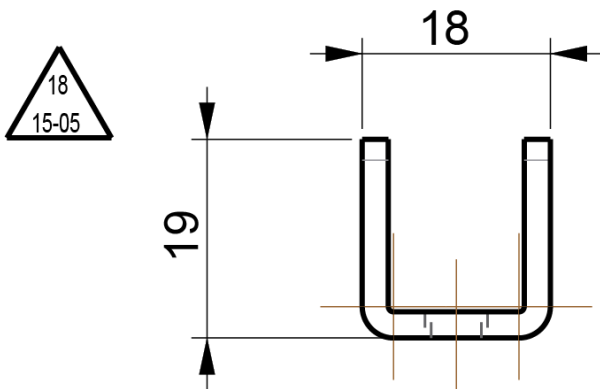

1023532110

ENA2100-Double

Mounting Kit for ENA2100-AC

Description

Kit for mounting two ENA2100-AC amplifiers together in a 19-inch rack. The kit is an angle joint.

Technical Dimensions

All dimensions in mm

Used With