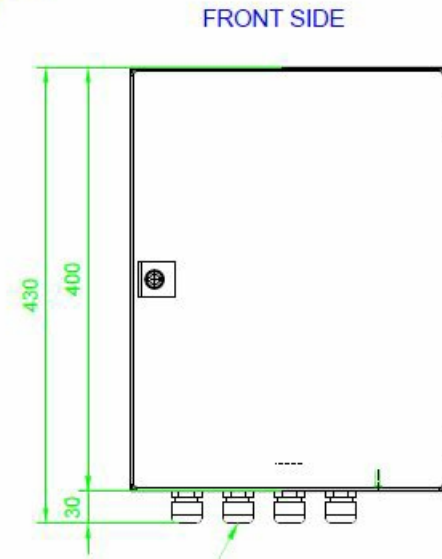

## Technical Dimensions

## GENERAL

Dimensions (WxHxD)	300 x 430 x 163mm
Color	Light grey RAL 7035
Weight	~ 8 Kg
Voltage input main / emergency	110 - 230 VAC / 24VDC
Maximum power output (total)	240 W
Protection	IP-66
Environmental Condition	Exposed