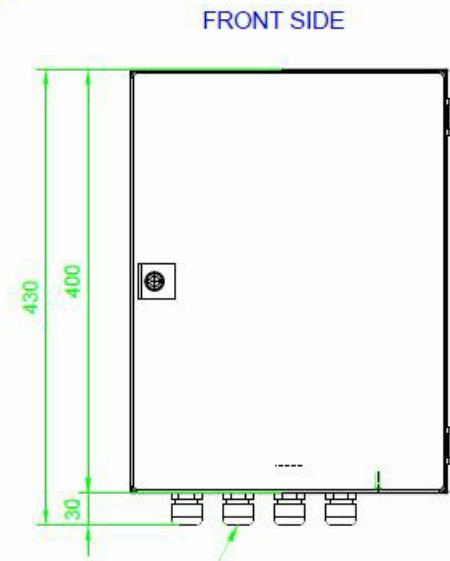

## Technical Dimensions

8 pieces. PG16 glands

## GENERAL

Dimensions (WxHxD)	300 x 430 x 163mm
Color	Light grey RAL 7035
Weight	~ 8 Kg
Voltage input main / emergency	110 - 230 VAC / 24VDC
Maximum power output (total)	240 W
Protection	IP-66
Environmental Condition	Exposed