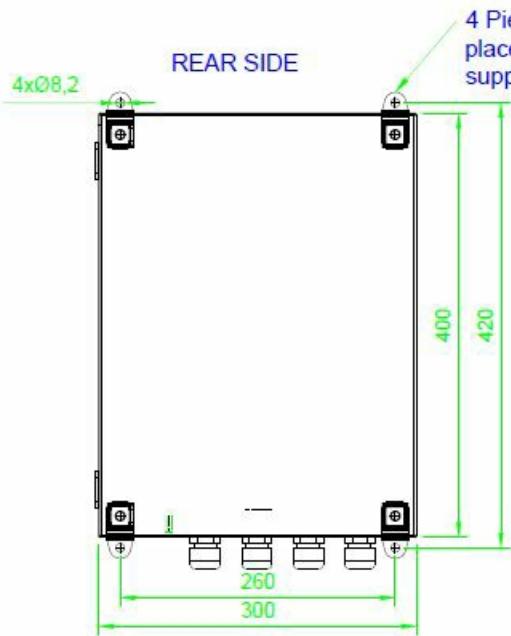

## Technical Dimensions

## GENERAL

Dimensions (WxHxD)	300 x 430 x 163mm
Color	Light grey RAL 7035
Weight	~ 8 Kg
Voltage input main / emergency	110 - 230 VAC / 24VDC
Maximum power output (total)	240 W
Protection	IP-66
Environmental Condition	Exposed