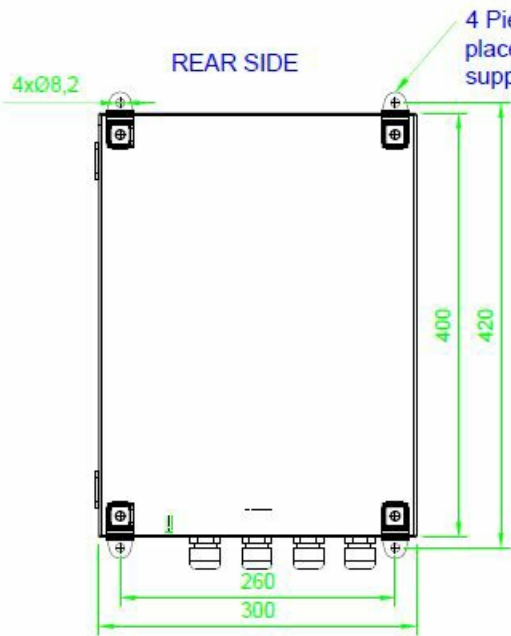

## Technical Dimensions

8 pieces. PG16 glands

## GENERAL

Dimensions (WxHxD)	300 x 430 x 163mm
Color	Light grey RAL 7035
Weight	~ 8 Kg
Voltage input main / emergency	110 - 230 VAC / 24VDC
Maximum power output (total)	240 W
Protection	IP-66
Environmental Condition	Exposed