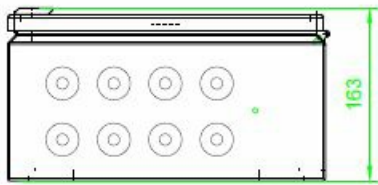

## Technical Dimensions

## GENERAL

Dimensions (WxHxD)	300 x 430 x 163mm
Color	Light grey RAL 7035
Weight	~ 8 Kg
Voltage input main / emergency	110 - 230 VAC / 24VDC
Maximum power output (total)	240 W
Protection	IP-66
Environmental Condition	Exposed