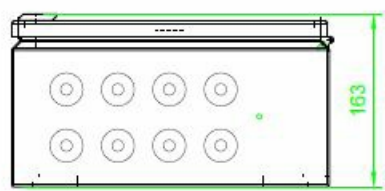

## Technical Dimensions

8 pieces. PG16 glands

## GENERAL

Dimensions (WxHxD)	300 x 430 x 163mm
Color	Light grey RAL 7035
Weight	~ 8 Kg
Voltage input main / emergency	110 - 230 VAC / 24VDC
Maximum power output (total)	240 W
Protection	IP-66
Environmental Condition	Exposed