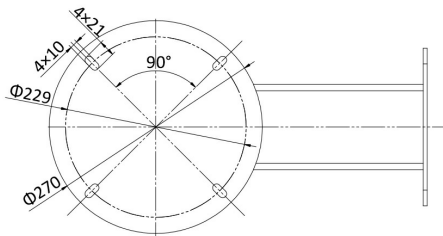

Technical Dimensions

Dimensions

Unit: mm

Unit: mm

Specifications

DESCRIPTION

Dimensions	445 mm×245mm×510mm
Weight	36.7kg
Power	100 VAC to 240 VAC, Max:100 W (Max.15 W for IR)
Enclosure Material	SUS316L
Working Temperature	-40°C to 60°C
Web Browser	IE 8 to 11, Chrome 31.0 to 44, Firefox 30.0 to 51
Ethernet	1× RJ45 100M self-adaptive Ethernet interface
Max. Image Resolution	1920×1080
Main Stream	50Hz: 25fps (1920×1080,1280×960,1280×720), 60Hz: 30fps (1920×1080,1280×960,1280×720)
Sub Stream	50Hz: 25fps (704×576,640×480,352×288), 60Hz: 30fps (704×480,640×480,352×240)
Third Stream	50Hz: 25fps(1920×1080,1280×960,1280×720,704×576,640×480,352×288), 60Hz:30fps(1920×1080,1280×960,1280×720,704×480,640×480,352×240)
Video Compression	Main Stream: H.265+/H.265/H.264+/H.264, Sub-stream: H.265/H.264/MJPEG, Third Stream: H.265/H.264/MJPEG
Image Enhancement	HLC/BLC/3D DNR/Defog/EIS/Regional Exposure/Regional Focus
ROI	Main stream, sub-stream, and third stream respectively support four fixed areas
Audio Compression	G.711alaw/G.711ulaw/G.722.1/G.726/MP2L2/PCM
Protocols	IPv4/IPv6, HTTP, HTTPS, 802.1x, Qos, FTP, SMTP, UPnP, SNMP, DNS, DDNS, NTP, RTSP, RTCP, RTP, TCP/IP, UDP, IGMP, ICMP, DHCP, PPPoE, Bonjour
	1 In to 32 users, 3 levels