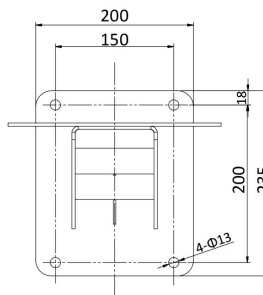

Technical Dimensions

Dimensions

Unit: mm

Unit: mm

Specifications

DESCRIPTION

Dimensions	445 mm×245mm×510mm
Weight	36.7kg
Power	100 VAC to 240 VAC, Max:100 W (Max.15 W for IR)
Enclosure Material	SUS316L
Working Temperature	-40°C to 60°C
Web Browser	IE 8 to 11, Chrome 31.0 to 44, Firefox 30.0 to 51
Ethernet	1× RJ45 100M self-adaptive Ethernet interface
Max. Image Resolution	1920×1080
Main Stream	50Hz: 25fps (1920×1080,1280×960,1280×720), 60Hz: 30fps (1920×1080,1280×960,1280×720)
Sub Stream	50Hz: 25fps (704×576,640×480,352×288), 60Hz: 30fps (704×480,640×480,352×240)
Third Stream	50Hz: 25fps(1920×1080,1280×960,1280×720,704×576,640×480,352×288), 60Hz:30fps(1920×1080,1280×960,1280×720,704×480,640×480,352×240)
Video Compression	Main Stream: H.265+/H.265/H.264+/H.264, Sub-stream: H.265/H.264/MJPEG, Third Stream: H.265/H.264/MJPEG
Image Enhancement	HLC/BLC/3D DNR/Defog/EIS/Regional Exposure/Regional Focus
ROI	Main stream, sub-stream, and third stream respectively support four fixed areas
Audio Compression	G.711alaw/G.711ulaw/G.722.1/G.726/MP2L2/PCM
Protocols	IPv4/IPv6, HTTP, HTTPS, 802.1x, Qos, FTP, SMTP, UPnP, SNMP, DNS, DDNS, NTP, RTSP, RTCP, RTP, TCP/IP, UDP, IGMP, ICMP, DHCP, PPPoE, Bonjour
	1 In to 32 users, 3 levels