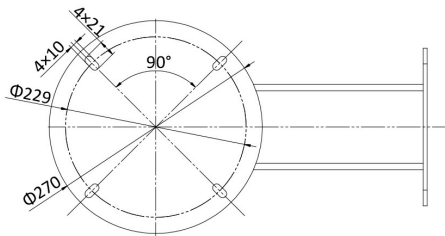

Technical Dimensions

Dimensions

Unit: mm

Unit: mm

Specifications

DESCRIPTION

Dimensions	445 mm×245mm×510mm
Weight	36.7kg
Power	100 VAC to 240 VAC, Max:100 W (Max.15 W for IR)
Enclosure Material	SUS316L
Working Temperature	-40°C to 60°C
Web Browser	IE 8 to 11, Chrome 31.0 to 44, Firefox 30.0 to 51
Ethernet	1× RJ45 100M self-adaptive Ethernet interface
Max. Image Resolution	1920×1080
Main Stream	50Hz: 25fps (1920×1080,1280×960,1280×720), 60Hz: 30fps (1920×1080,1280×960,1280×720)
Sub Stream	50Hz: 25fps (704×576,640×480,352×288), 60Hz: 30fps (704×480,640×480,352×240)
Third Stream	50Hz: 25fps(1920×1080,1280×960,1280×720,704×576,640×480,352×288), 60Hz:30fps(1920×1080,1280×960,1280×720,704×480,640×480,352×240)
Video Compression	Main Stream: H.265+/H.265/H.264+/H.264, Sub-stream: H.265/H.264/MJPEG, Third Stream: H.265/H.264/MJPEG
Image Enhancement	HLC/BLC/3D DNR/Defog/EIS/Regional Exposure/Regional Focus
ROI	Main stream, sub-stream, and third stream respectively support four fixed areas
Audio Compression	G.711alaw/G.711ulaw/G.722.1/G.726/MP2L2/PCM
Protocols	IPv4/IPv6, HTTP, HTTPS, 802.1x, Qos, FTP, SMTP, UPnP, SNMP, DNS, DDNS, NTP, RTSP, RTCP, RTP, TCP/IP, UDP, IGMP, ICMP, DHCP, PPPoE, Bonjour