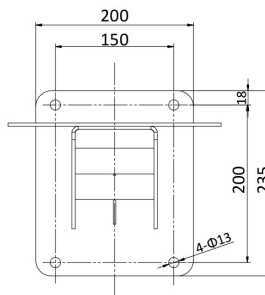

Technical Dimensions

Dimensions

Unit: mm

Unit: mm

Specifications

DESCRIPTION

Dimensions	445 mm×245mm×510mm
Weight	36.7kg
Power	100 VAC to 240 VAC, Max:100 W (Max.15 W for IR)
Enclosure Material	SUS316L
Working Temperature	-40°C to 60°C
Web Browser	IE 8 to 11, Chrome 31.0 to 44, Firefox 30.0 to 51
Ethernet	1× RJ45 100M self-adaptive Ethernet interface
Max. Image Resolution	1920×1080
Main Stream	50Hz: 25fps (1920×1080,1280×960,1280×720), 60Hz: 30fps (1920×1080,1280×960,1280×720)
Sub Stream	50Hz: 25fps (704×576,640×480,352×288), 60Hz: 30fps (704×480,640×480,352×240)
Third Stream	50Hz: 25fps(1920×1080,1280×960,1280×720,704×576,640×480,352×288), 60Hz:30fps(1920×1080,1280×960,1280×720,704×480,640×480,352×240)
Video Compression	Main Stream: H.265+/H.265/H.264+/H.264, Sub-stream: H.265/H.264/MJPEG, Third Stream: H.265/H.264/MJPEG
Image Enhancement	HLC/BLC/3D DNR/Defog/EIS/Regional Exposure/Regional Focus
ROI	Main stream, sub-stream, and third stream respectively support four fixed areas
Audio Compression	G.711alaw/G.711ulaw/G.722.1/G.726/MP2L2/PCM
Protocols	IPv4/IPv6, HTTP, HTTPS, 802.1x, Qos, FTP, SMTP, UPnP, SNMP, DNS, DDNS, NTP, RTSP, RTCP, RTP, TCP/IP, UDP, IGMP, ICMP, DHCP, PPPoE, Bonjour
	1 In to 32 users, 3 levels