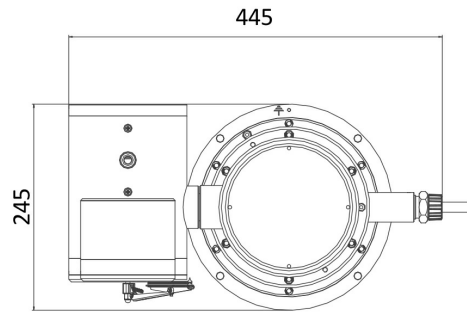

ONVIF ONVIF Conformant

Onboard communication

Atex

Description

The DS 2DY9236I CWX(W/316L) 2MP 36× IR (DarkFighter) Explosion Proof Positioning System adopts 1/1.8" progressive scan CMOS chip. With the 36× optical zoom lens, the positioning system offers more details over expansive areas.

Technical Dimensions

Dimensions

Unit: mm

Unit: mm

Specifications

DESCRIPTION

Dimensions	445 mm×245mm×510mm
Weight	36.7kg
Power	100 VAC to 240 VAC, Max:100 W (Max.15 W for IR)
Enclosure Material	SUS316L
Working Temperature	-40°C to 60°C
Web Browser	IE 8 to 11, Chrome 31.0 to 44, Firefox 30.0 to 51
Ethernet	1× RJ45 100M self-adaptive Ethernet interface
Max. Image Resolution	1920×1080
Main Stream	50Hz: 25fps (1920×1080,1280×960,1280×720), 60Hz: 30fps (1920×1080,1280×960,1280×720)
Sub Stream	50Hz: 25fps (704×576,640×480,352×288), 60Hz: 30fps (704×480,640×480,352×240)
Third Stream	50Hz: 25fps(1920×1080,1280×960,1280×720,704×576,640×480,352×288), 60Hz:30fps(1920×1080,1280×960,1280×720,704×480,640×480,352×240)
Video Compression	Main Stream: H.265+/H.265/H.264+/H.264, Sub-stream: H.265/H.264/MJPEG, Third Stream: H.265/H.264/MJPEG
Image Enhancement	HLC/BLC/3D DNR/Defog/EIS/Regional Exposure/Regional Focus
ROI	Main stream, sub-stream, and third stream respectively support four fixed areas
Audio Compression	G.711alaw/G.711ulaw/G.722.1/G.726/MP2L2/PCM
Protocols	IPv4/IPv6, HTTP, HTTPS, 802.1x, Qos, FTP, SMTP, UPnP, SNMP, DNS, DDNS, NTP, RTSP, RTCP, RTP, TCP/IP, UDP, IGMP, ICMP, DHCP, PPPoE, Bonjour
	1 In to 32 users, 3 levels