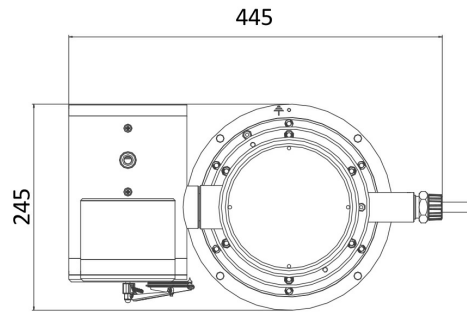

ONVIF ONVIF Conformant

Onboard communication

Atex

Description

The DS 2DY9236I CWX(W/316L) 2MP 36× IR (DarkFighter) Explosion Proof Positioning System adopts 1/1.8" progressive scan CMOS chip. With the 36× optical zoom lens, the positioning system offers more details over expansive areas.

Technical Dimensions

Dimensions

Unit: mm

Unit: mm

Specifications

DESCRIPTION

Dimensions	445 mm×245mm×510mm
Weight	36.7kg
Power	100 VAC to 240 VAC, Max:100 W (Max.15 W for IR)
Enclosure Material	SUS316L
Working Temperature	-40°C to 60°C
Web Browser	IE 8 to 11, Chrome 31.0 to 44, Firefox 30.0 to 51
Ethernet	1× RJ45 100M self-adaptive Ethernet interface
Max. Image Resolution	1920×1080
Main Stream	50Hz: 25fps (1920×1080,1280×960,1280×720), 60Hz: 30fps (1920×1080,1280×960,1280×720)
Sub Stream	50Hz: 25fps (704×576,640×480,352×288), 60Hz: 30fps (704×480,640×480,352×240)
Third Stream	50Hz: 25fps(1920×1080,1280×960,1280×720,704×576,640×480,352×288), 60Hz:30fps(1920×1080,1280×960,1280×720,704×480,640×480,352×240)
Video Compression	Main Stream: H.265+/H.265/H.264+/H.264, Sub-stream: H.265/H.264/MJPEG, Third Stream: H.265/H.264/MJPEG
Image Enhancement	HLC/BLC/3D DNR/Defog/EIS/Regional Exposure/Regional Focus
ROI	Main stream, sub-stream, and third stream respectively support four fixed areas
Audio Compression	G.711alaw/G.711ulaw/G.722.1/G.726/MP2L2/PCM
Protocols	IPv4/IPv6, HTTP, HTTPS, 802.1x, Qos, FTP, SMTP, UPnP, SNMP, DNS, DDNS, NTP, RTSP, RTCP, RTP, TCP/IP, UDP, IGMP, ICMP, DHCP, PPPoE, Bonjour
	1 In to 32 users, 3 levels