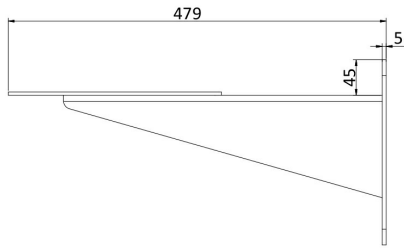

## Technical Dimensions

## Dimensions

Unit: mm

Unit: mm

## DESCRIPTION

Dimensions	445 mm×245mm×510mm
Weight	36.7kg
Power	100 VAC to 240 VAC, Max:100 W (Max.15 W for IR)
Enclosure Material	SUS316L
Working Temperature	-40°C to 60°C
Web Browser	IE 8 to 11, Chrome 31.0 to 44, Firefox 30.0 to 51
Ethernet	1× RJ45 100M self-adaptive Ethernet interface
Max. Image Resolution	1920×1080
Main Stream	50Hz: 25fps (1920×1080,1280×960,1280×720), 60Hz: 30fps (1920×1080,1280×960,1280×720)
Sub Stream	50Hz: 25fps (704×576,640×480,352×288), 60Hz: 30fps (704×480,640×480,352×240)
Third Stream	50Hz: 25fps(1920×1080,1280×960,1280×720,704×576,640×480,352×288), 60Hz:30fps(1920×1080,1280×960,1280×720,704×480,640×480,352×240)
Video Compression	Main Stream: H.265+/H.265/H.264+/H.264, Sub-stream: H.265/H.264/MJPEG, Third Stream: H.265/H.264/MJPEG
Image Enhancement	HLC/BLC/3D DNR/Defog/EIS/Regional Exposure/Regional Focus
ROI	Main stream, sub-stream, and third stream respectively support four fixed areas
Audio Compression	G.711alaw/G.711ulaw/G.722.1/G.726/MP2L2/PCM
Protocols	IPv4/IPv6, HTTP, HTTPS, 802.1x, Qos, FTP, SMTP, UPnP, SNMP, DNS, DDNS, NTP, RTSP, RTCP, RTP, TCP/IP, UDP, IGMP, ICMP, DHCP, PPPoE, Bonjour
	1 In to 32 users; 3 levels