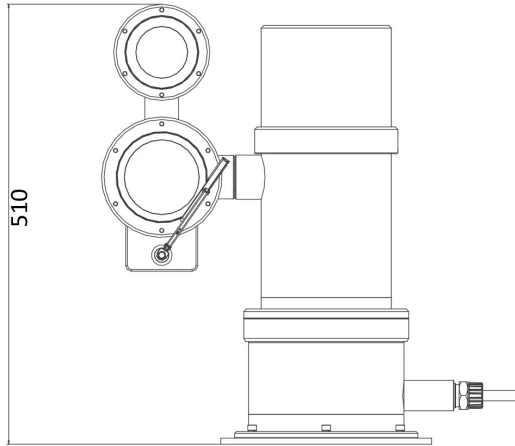

ONVIF ONVIF Conformant

Onboard communication

Atex

Description

The DS 2DY9236I CWX(W/316L) 2MP 36× IR (DarkFighter) Explosion Proof Positioning System adopts 1/1.8" progressive scan CMOS chip. With the 36× optical zoom lens, the positioning system offers more details over expansive areas.

The explosion proof positioning system is equipped with explosion proof enclosure made of stainless steel. It can be widely used in the scenes such as port, wharf, petrochemical vessels, navy vessels etc.

Technical Dimensions

Dimensions

Unit: mm

Unit: mm

Specifications

DESCRIPTION

Dimensions	445 mm×245mm×510mm
Weight	36.7kg
Power	100 VAC to 240 VAC, Max:100 W (Max.15 W for IR)
Enclosure Material	SUS316L
Working Temperature	-40°C to 60°C
Web Browser	IE 8 to 11, Chrome 31.0 to 44, Firefox 30.0 to 51
Ethernet	1× RJ45 100M self-adaptive Ethernet interface
Max. Image Resolution	1920×1080
Main Stream	50Hz: 25fps (1920×1080,1280×960,1280×720), 60Hz: 30fps (1920×1080,1280×960,1280×720)
Sub Stream	50Hz: 25fps (704×576,640×480,352×288), 60Hz: 30fps (704×480,640×480,352×240)
Third Stream	50Hz: 25fps(1920×1080,1280×960,1280×720,704×576,640×480,352×288), 60Hz:30fps(1920×1080,1280×960,1280×720,704×480,640×480,352×240)
Video Compression	Main Stream: H.265+/H.265/H.264+/H.264, Sub-stream: H.265/H.264/MJPEG, Third Stream: H.265/H.264/MJPEG
Image Enhancement	HLC/BLC/3D DNR/Defog/EIS/Regional Exposure/Regional Focus
ROI	Main stream, sub-stream, and third stream respectively support four fixed areas
Audio Compression	G.711alaw/G.711ulaw/G.722.1/G.726/MP2L2/PCM
Protocols	IPv4/IPv6, HTTP, HTTPS, 802.1x, Qos, FTP, SMTP, UPnP, SNMP, DNS, DDNS, NTP, RTSP, RTCP, RTP, TCP/IP, UDP, IGMP, ICMP, DHCP, PPPoE, Bonjour