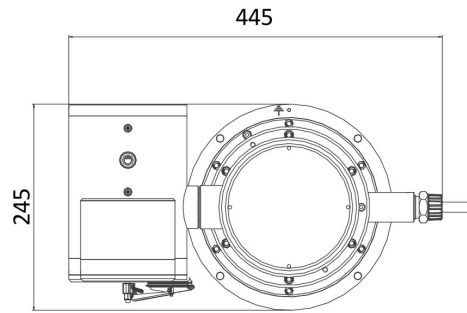

ONVIF ONVIF Conformant

Onboard communication

Atex

Description

The DS 2DY9236I CWX(W/316L) 2MP 36× IR (DarkFighter) Explosion Proof Positioning System adopts 1/1.8" progressive scan CMOS chip. With the 36× optical zoom lens, the positioning system offers more details over expansive areas.

Technical Dimensions

Dimensions

Unit: mm

Unit: mm

Specifications

DESCRIPTION

Dimensions	445 mm×245mm×510mm
Weight	36.7kg
Power	100 VAC to 240 VAC, Max:100 W (Max.15 W for IR)
Enclosure Material	SUS316L
Working Temperature	-40°C to 60°C
Web Browser	IE 8 to 11, Chrome 31.0 to 44, Firefox 30.0 to 51
Ethernet	1× RJ45 100M self-adaptive Ethernet interface
Max. Image Resolution	1920×1080
Main Stream	50Hz: 25fps (1920×1080,1280×960,1280×720), 60Hz: 30fps (1920×1080,1280×960,1280×720)
Sub Stream	50Hz: 25fps (704×576,640×480,352×288), 60Hz: 30fps (704×480,640×480,352×240)
Third Stream	50Hz: 25fps(1920×1080,1280×960,1280×720,704×576,640×480,352×288), 60Hz:30fps(1920×1080,1280×960,1280×720,704×480,640×480,352×240)
Video Compression	Main Stream: H.265+/H.265/H.264+/H.264, Sub-stream: H.265/H.264/MJPEG, Third Stream: H.265/H.264/MJPEG
Image Enhancement	HLC/BLC/3D DNR/Defog/EIS/Regional Exposure/Regional Focus
ROI	Main stream, sub-stream, and third stream respectively support four fixed areas
Audio Compression	G.711alaw/G.711ulaw/G.722.1/G.726/MP2L2/PCM
Protocols	IPv4/IPv6, HTTP, HTTPS, 802.1x, Qos, FTP, SMTP, UPnP, SNMP, DNS, DDNS, NTP, RTSP, RTCP, RTP, TCP/IP, UDP, IGMP, ICMP, DHCP, PPPoE, Bonjour