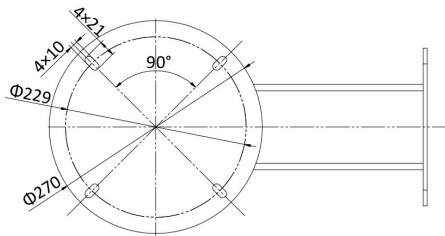

Technical Dimensions

Dimensions

Unit: mm

Unit: mm

Specifications

DESCRIPTION

Dimensions	445 mm×245mm×510mm
Weight	36.7kg
Power	100 VAC to 240 VAC, Max:100 W (Max.15 W for IR)
Enclosure Material	SUS316L
Working Temperature	-40°C to 60°C
Web Browser	IE 8 to 11, Chrome 31.0 to 44, Firefox 30.0 to 51
Ethernet	1× RJ45 100M self-adaptive Ethernet interface
Max. Image Resolution	1920×1080
Main Stream	50Hz: 25fps (1920×1080,1280×960,1280×720), 60Hz: 30fps (1920×1080,1280×960,1280×720)
Sub Stream	50Hz: 25fps (704×576,640×480,352×288), 60Hz: 30fps (704×480,640×480,352×240)
Third Stream	50Hz: 25fps(1920×1080,1280×960,1280×720,704×576,640×480,352×288), 60Hz:30fps(1920×1080,1280×960,1280×720,704×480,640×480,352×240)
Video Compression	Main Stream: H.265+/H.265/H.264+/H.264, Sub-stream: H.265/H.264/MJPEG, Third Stream: H.265/H.264/MJPEG
Image Enhancement	HLC/BLC/3D DNR/Defog/EIS/Regional Exposure/Regional Focus
ROI	Main stream, sub-stream, and third stream respectively support four fixed areas
Audio Compression	G.711alaw/G.711ulaw/G.722.1/G.726/MP2L2/PCM
Protocols	IPv4/IPv6, HTTP, HTTPS, 802.1x, Qos, FTP, SMTP, UPnP, SNMP, DNS, DDNS, NTP, RTSP, RTCP, RTP, TCP/IP, UDP, IGMP, ICMP, DHCP, PPPoE, Bonjour
	1 In to 32 users, 3 levels