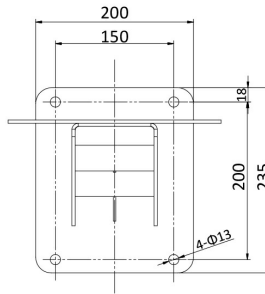

## Technical Dimensions

## Dimensions

Unit: mm

Unit: mm

## DESCRIPTION

Dimensions	445 mm×245mm×510mm
Weight	36.7kg
Power	100 VAC to 240 VAC, Max:100 W (Max.15 W for IR)
Enclosure Material	SUS316L
Working Temperature	-40°C to 60°C
Web Browser	IE 8 to 11, Chrome 31.0 to 44, Firefox 30.0 to 51
Ethernet	1× RJ45 100M self-adaptive Ethernet interface
Max. Image Resolution	1920×1080
Main Stream	50Hz: 25fps (1920×1080,1280×960,1280×720), 60Hz: 30fps (1920×1080,1280×960,1280×720)
Sub Stream	50Hz: 25fps (704×576,640×480,352×288), 60Hz: 30fps (704×480,640×480,352×240)
Third Stream	50Hz: 25fps(1920×1080,1280×960,1280×720,704×576,640×480,352×288), 60Hz:30fps(1920×1080,1280×960,1280×720,704×480,640×480,352×240)
Video Compression	Main Stream: H.265+/H.265/H.264+/H.264, Sub-stream: H.265/H.264/MJPEG, Third Stream: H.265/H.264/MJPEG
Image Enhancement	HLC/BLC/3D DNR/Defog/EIS/Regional Exposure/Regional Focus
ROI	Main stream, sub-stream, and third stream respectively support four fixed areas
Audio Compression	G.711alaw/G.711ulaw/G.722.1/G.726/MP2L2/PCM
Protocols	IPv4/IPv6, HTTP, HTTPS, 802.1x, Qos, FTP, SMTP, UPnP, SNMP, DNS, DDNS, NTP, RTSP, RTCP, RTP, TCP/IP, UDP, IGMP, ICMP, DHCP, PPPoE, Bonjour
	1 In to 32 users; 3 levels