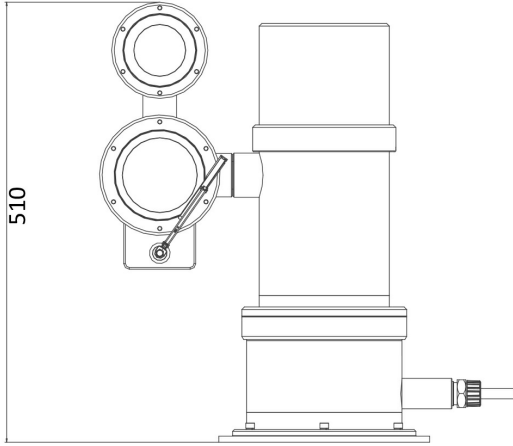

## Description

The DS 2DY9236I CWX(W/316L) 2MP 36× IR (DarkFighter) Explosion Proof Positioning System adopts 1/1.8" progressive scan CMOS chip. With the 36× optical zoom lens, the positioning system offers more details over expansive areas.

## Dimensions

Unit: mm

Unit: mm