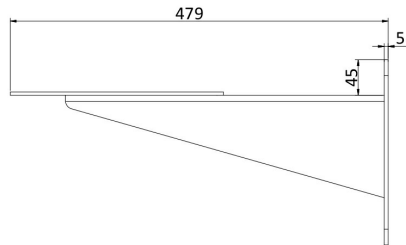

Technical Dimensions

Dimensions

Unit: mm

Unit: mm

Specifications

DESCRIPTION

Dimensions	445 mm×245mm×510mm
Weight	36.7kg
Power	100 VAC to 240 VAC, Max:100 W (Max.15 W for IR)
Enclosure Material	SUS316L
Working Temperature	-40°C to 60°C
Web Browser	IE 8 to 11, Chrome 31.0 to 44, Firefox 30.0 to 51
Ethernet	1× RJ45 100M self-adaptive Ethernet interface
Max. Image Resolution	1920×1080
Main Stream	50Hz: 25fps (1920×1080,1280×960,1280×720), 60Hz: 30fps (1920×1080,1280×960,1280×720)
Sub Stream	50Hz: 25fps (704×576,640×480,352×288), 60Hz: 30fps (704×480,640×480,352×240)
Third Stream	50Hz: 25fps(1920×1080,1280×960,1280×720,704×576,640×480,352×288), 60Hz:30fps(1920×1080,1280×960,1280×720,704×480,640×480,352×240)
Video Compression	Main Stream: H.265+/H.265/H.264+/H.264, Sub-stream: H.265/H.264/MJPEG, Third Stream: H.265/H.264/MJPEG
Image Enhancement	HLC/BLC/3D DNR/Defog/EIS/Regional Exposure/Regional Focus
ROI	Main stream, sub-stream, and third stream respectively support four fixed areas
Audio Compression	G.711alaw/G.711ulaw/G.722.1/G.726/MP2L2/PCM
Protocols	IPv4/IPv6, HTTP, HTTPS, 802.1x, Qos, FTP, SMTP, UPnP, SNMP, DNS, DDNS, NTP, RTSP, RTCP, RTP, TCP/IP, UDP, IGMP, ICMP, DHCP, PPPoE, Bonjour