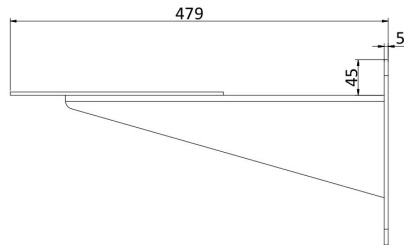

Technical Dimensions

Dimensions

Unit: mm

Unit: mm

Specifications

DESCRIPTION

Dimensions	445 mm×245mm×510mm
Weight	36.7kg
Power	100 VAC to 240 VAC, Max:100 W (Max.15 W for IR)
Enclosure Material	SUS316L
Working Temperature	-40°C to 60°C
Web Browser	IE 8 to 11, Chrome 31.0 to 44, Firefox 30.0 to 51
Ethernet	1× RJ45 100M self-adaptive Ethernet interface
Max. Image Resolution	1920×1080
Main Stream	50Hz: 25fps (1920×1080,1280×960,1280×720), 60Hz: 30fps (1920×1080,1280×960,1280×720)
Sub Stream	50Hz: 25fps (704×576,640×480,352×288), 60Hz: 30fps (704×480,640×480,352×240)
Third Stream	50Hz: 25fps(1920×1080,1280×960,1280×720,704×576,640×480,352×288), 60Hz:30fps(1920×1080,1280×960,1280×720,704×480,640×480,352×240)
Video Compression	Main Stream: H.265+/H.265/H.264+/H.264, Sub-stream: H.265/H.264/MJPEG, Third Stream: H.265/H.264/MJPEG
Image Enhancement	HLC/BLC/3D DNR/Defog/EIS/Regional Exposure/Regional Focus
ROI	Main stream, sub-stream, and third stream respectively support four fixed areas
Audio Compression	G.711alaw/G.711ulaw/G.722.1/G.726/MP2L2/PCM
Protocols	IPv4/IPv6, HTTP, HTTPS, 802.1x, Qos, FTP, SMTP, UPnP, SNMP, DNS, DDNS, NTP, RTSP, RTCP, RTP, TCP/IP, UDP, IGMP, ICMP, DHCP, PPPoE, Bonjour
	1 In to 32 users, 3 levels