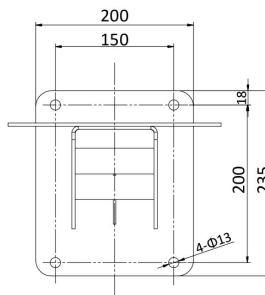

Technical Dimensions

Dimensions

Unit: mm

Unit: mm

Specifications

DESCRIPTION

Dimensions	445 mm×245mm×510mm
Weight	36.7kg
Power	100 VAC to 240 VAC, Max:100 W (Max.15 W for IR)
Enclosure Material	SUS316L
Working Temperature	-40°C to 60°C
Web Browser	IE 8 to 11, Chrome 31.0 to 44, Firefox 30.0 to 51
Ethernet	1× RJ45 100M self-adaptive Ethernet interface
Max. Image Resolution	1920×1080
Main Stream	50Hz: 25fps (1920×1080,1280×960,1280×720), 60Hz: 30fps (1920×1080,1280×960,1280×720)
Sub Stream	50Hz: 25fps (704×576,640×480,352×288), 60Hz: 30fps (704×480,640×480,352×240)
Third Stream	50Hz: 25fps(1920×1080,1280×960,1280×720,704×576,640×480,352×288), 60Hz:30fps(1920×1080,1280×960,1280×720,704×480,640×480,352×240)
Video Compression	Main Stream: H.265+/H.265/H.264+/H.264, Sub-stream: H.265/H.264/MJPEG, Third Stream: H.265/H.264/MJPEG
Image Enhancement	HLC/BLC/3D DNR/Defog/EIS/Regional Exposure/Regional Focus
ROI	Main stream, sub-stream, and third stream respectively support four fixed areas
Audio Compression	G.711alaw/G.711ulaw/G.722.1/G.726/MP2L2/PCM
Protocols	IPv4/IPv6, HTTP, HTTPS, 802.1x, Qos, FTP, SMTP, UPnP, SNMP, DNS, DDNS, NTP, RTSP, RTCP, RTP, TCP/IP, UDP, IGMP, ICMP, DHCP, PPPoE, Bonjour