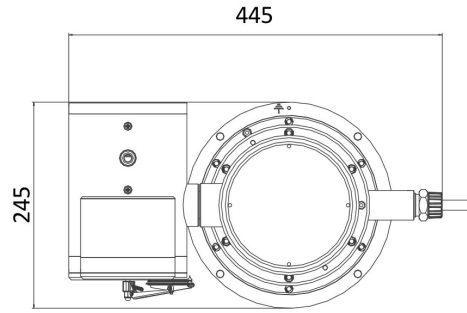

## Description

The DS 2DY9236I CWX(W/316L) 2MP 36× IR (DarkFighter) Explosion Proof Positioning System adopts 1/1.8" progressive scan CMOS chip. With the 36× optical zoom lens, the positioning system offers more details over expansive areas.

## Technical Dimensions

## Dimensions

Unit: mm

Unit: mm