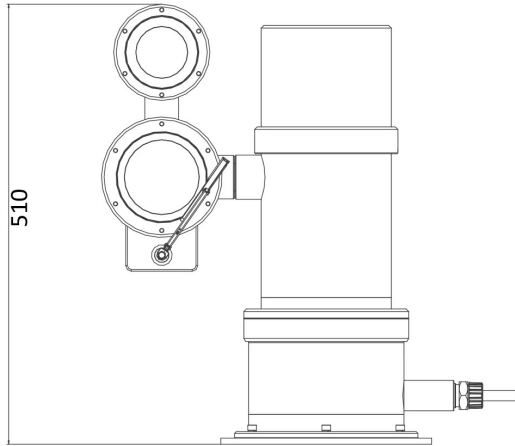

ONVIF ONVIF Conformant

Onboard communication

Atex

Description

The DS 2DY9236I CWX(W/316L) 2MP 36× IR (DarkFighter) Explosion Proof Positioning System adopts 1/1.8" progressive scan CMOS chip. With the 36× optical zoom lens, the positioning system offers more details over expansive areas.

The explosion proof positioning system is equipped with explosion proof enclosure made of stainless steel. It can be widely used in the scenes such as port, wharf, petrochemical vessels, navy vessels etc.

Technical Dimensions

Dimensions

Unit: mm

Unit: mm

Specifications

DESCRIPTION

Dimensions	445 mm×245mm×510mm
Weight	36.7kg
Power	100 VAC to 240 VAC, Max:100 W (Max.15 W for IR)
Enclosure Material	SUS316L
Working Temperature	-40°C to 60°C
Web Browser	IE 8 to 11, Chrome 31.0 to 44, Firefox 30.0 to 51
Ethernet	1× RJ45 100M self-adaptive Ethernet interface
Max. Image Resolution	1920×1080
Main Stream	50Hz: 25fps (1920×1080,1280×960,1280×720), 60Hz: 30fps (1920×1080,1280×960,1280×720)
Sub Stream	50Hz: 25fps (704×576,640×480,352×288), 60Hz: 30fps (704×480,640×480,352×240)
Third Stream	50Hz: 25fps(1920×1080,1280×960,1280×720,704×576,640×480,352×288), 60Hz:30fps(1920×1080,1280×960,1280×720,704×480,640×480,352×240)
Video Compression	Main Stream: H.265+/H.265/H.264+/H.264, Sub-stream: H.265/H.264/MJPEG, Third Stream: H.265/H.264/MJPEG
Image Enhancement	HLC/BLC/3D DNR/Defog/EIS/Regional Exposure/Regional Focus
ROI	Main stream, sub-stream, and third stream respectively support four fixed areas
Audio Compression	G.711alaw/G.711ulaw/G.722.1/G.726/MP2L2/PCM
Protocols	IPv4/IPv6, HTTP, HTTPS, 802.1x, Qos, FTP, SMTP, UPnP, SNMP, DNS, DDNS, NTP, RTSP, RTCP, RTP, TCP/IP, UDP, IGMP, ICMP, DHCP, PPPoE, Bonjour
	1 In to 32 users, 3 levels