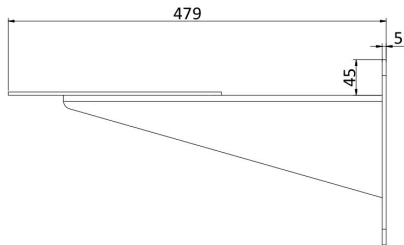

Technical Dimensions

Dimensions

Unit: mm

Unit: mm

Specifications

DESCRIPTION

Dimensions	445 mm×245mm×510mm
Weight	36.7kg
Power	100 VAC to 240 VAC, Max:100 W (Max.15 W for IR)
Enclosure Material	SUS316L
Working Temperature	-40°C to 60°C
Web Browser	IE 8 to 11, Chrome 31.0 to 44, Firefox 30.0 to 51
Ethernet	1× RJ45 100M self-adaptive Ethernet interface
Max. Image Resolution	1920×1080
Main Stream	50Hz: 25fps (1920×1080,1280×960,1280×720), 60Hz: 30fps (1920×1080,1280×960,1280×720)
Sub Stream	50Hz: 25fps (704×576,640×480,352×288), 60Hz: 30fps (704×480,640×480,352×240)
Third Stream	50Hz: 25fps(1920×1080,1280×960,1280×720,704×576,640×480,352×288), 60Hz:30fps(1920×1080,1280×960,1280×720,704×480,640×480,352×240)
Video Compression	Main Stream: H.265+/H.265/H.264+/H.264, Sub-stream: H.265/H.264/MJPEG, Third Stream: H.265/H.264/MJPEG
Image Enhancement	HLC/BLC/3D DNR/Defog/EIS/Regional Exposure/Regional Focus
ROI	Main stream, sub-stream, and third stream respectively support four fixed areas
Audio Compression	G.711alaw/G.711ulaw/G.722.1/G.726/MP2L2/PCM
Protocols	IPv4/IPv6, HTTP, HTTPS, 802.1x, Qos, FTP, SMTP, UPnP, SNMP, DNS, DDNS, NTP, RTSP, RTCP, RTP, TCP/IP, UDP, IGMP, ICMP, DHCP, PPPoE, Bonjour
	1 In to 32 users, 3 levels