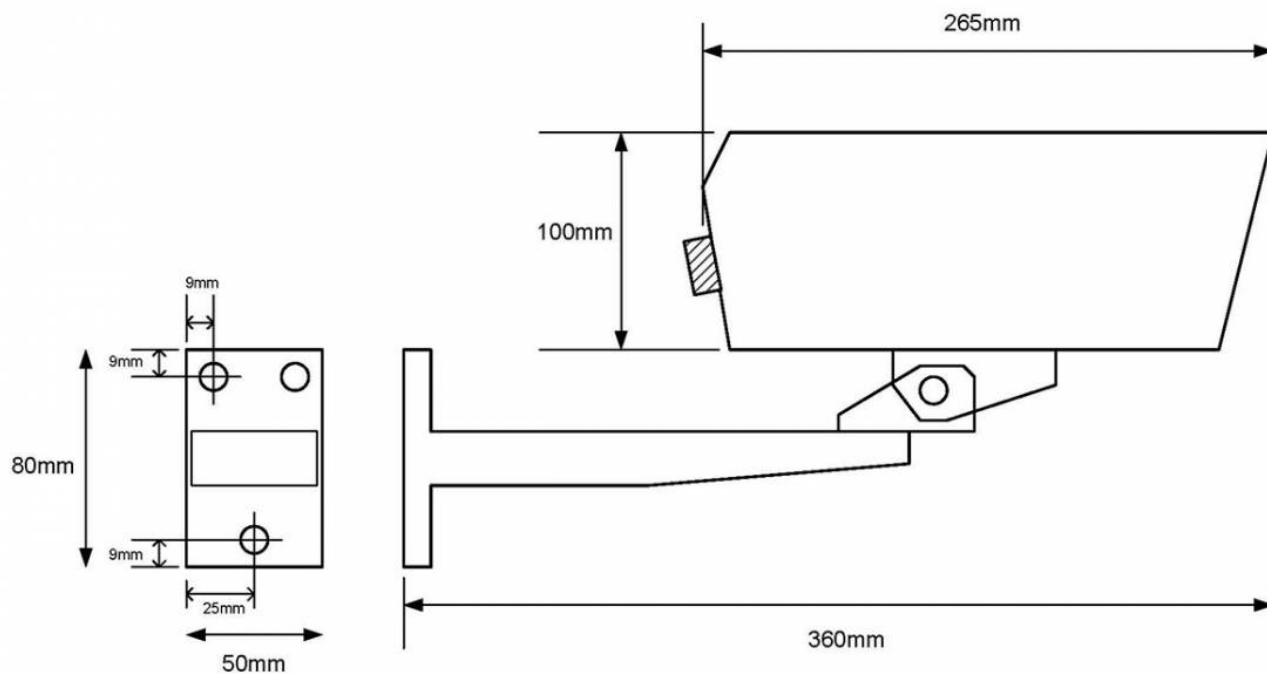

2310111107

SH53HD

Outdoor Camera HD 4MP PoE, 53 deg

IP66

IP67

Description

- ✓ IP66/67 Maritime models
- ✓ 53° horizontal field of view
- ✓ 4 Megapixel resolution
- ✓ Built-in 6mm fixed lens
- ✓ Min. Illumination Color : 0.3Lux, B/W : 0,03Lux
- ✓ True Day & Night
- ✓ Wide Dynamic Range 120dB
- ✓ Video Compression Format H.265, H.264, MJPEG

- ✓ Max. Framerate H.265/H.264: Max. 30fps at all resolutions, MJPEG: Max. 15fps
- ✓ PoE (IEEE802.3af, Class3) Max 7W
- ✓ 2,5m pigtail with industry V4 plug halogen free
- ✓ Motion detection, Tampering, Defocus detection
- ✓ Hallway view, WiseStream support

Technical Dimensions

Specifications

DESCRIPTION

Size (Length w/ bracket)	360 mm
Weight	2.7 kg
Protocols	TCP/IP, UDP/IP, RTP(UDP), RTP(TCP), RTCP, RTSP, NTP, HTTP, HTTPS, SSL/TLS, DHCP, PPPoE, FTP, SMTP, ICMP, IGMP, SNMPv1/v2c/v3(MIB-2), ARP, DNS, DDNS, QoS, PIM-SM, UPnP, Bonjour

OTHER MODELS

2310111108	SH81HD Seahawk camera HD 4MP PoE, 81 deg, IP66/67
------------	---
