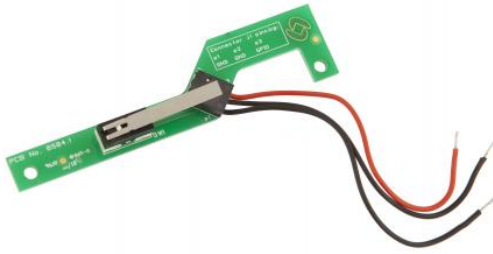

1008091010

Tamper Switch for Vandal Resistant Substation TKIE

- ✓ Easily adds tamper detection functionality to the Vandal Resistant Substation.
- ✓ Uses a rear mounted mechanical switch to detect tampering.
- ✓ All components necessary to mount the tamper switch are included.

Prison Intercom

Description

The tamper switch is an accessory that adds tamper detection functionality to *IP Vandal Resistant Substation TKIE* (1008041200).

Used With

Vandal Resistant Substation -
IPVRS-1

Vandal Resistant IP Intercom