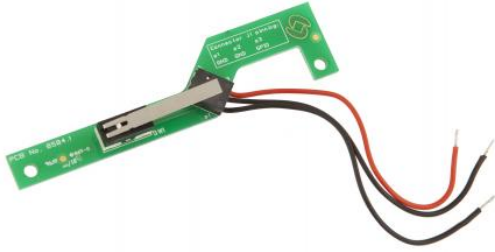

1008091010

Tamper Switch for Vandal Resistant Substation TKIE

- ✓ Easily adds tamper detection functionality to the Vandal Resistant Substation.
- ✓ Uses a rear mounted mechanical switch to detect tampering.
- ✓ All components necessary to mount the tamper switch are included.

Prison Intercom

Description

The tamper switch is an accessory that adds tamper detection functionality to *IP Vandal Resistant Substation TKIE* (1008041200).

Used With

Vandal Resistant Substation -
IPVRS-1

Vandal Resistant IP Intercom