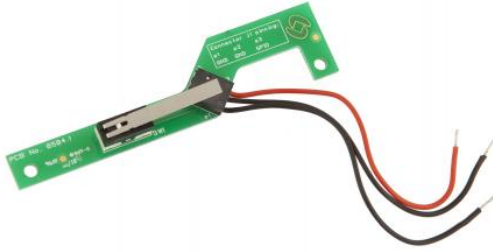

1008091010

Tamper Switch for Vandal Resistant Substation TKIE

- ✓ Easily adds tamper detection functionality to the Vandal Resistant Substation.
- ✓ Uses a rear mounted mechanical switch to detect tampering.
- ✓ All components necessary to mount the tamper switch are included.

Prison Intercom

Description

The tamper switch is an accessory that adds tamper detection functionality to *IP Vandal Resistant Substation TKIE* (1008041200).

Used With

IPVRS-1

Vandal Resistant IP Intercom