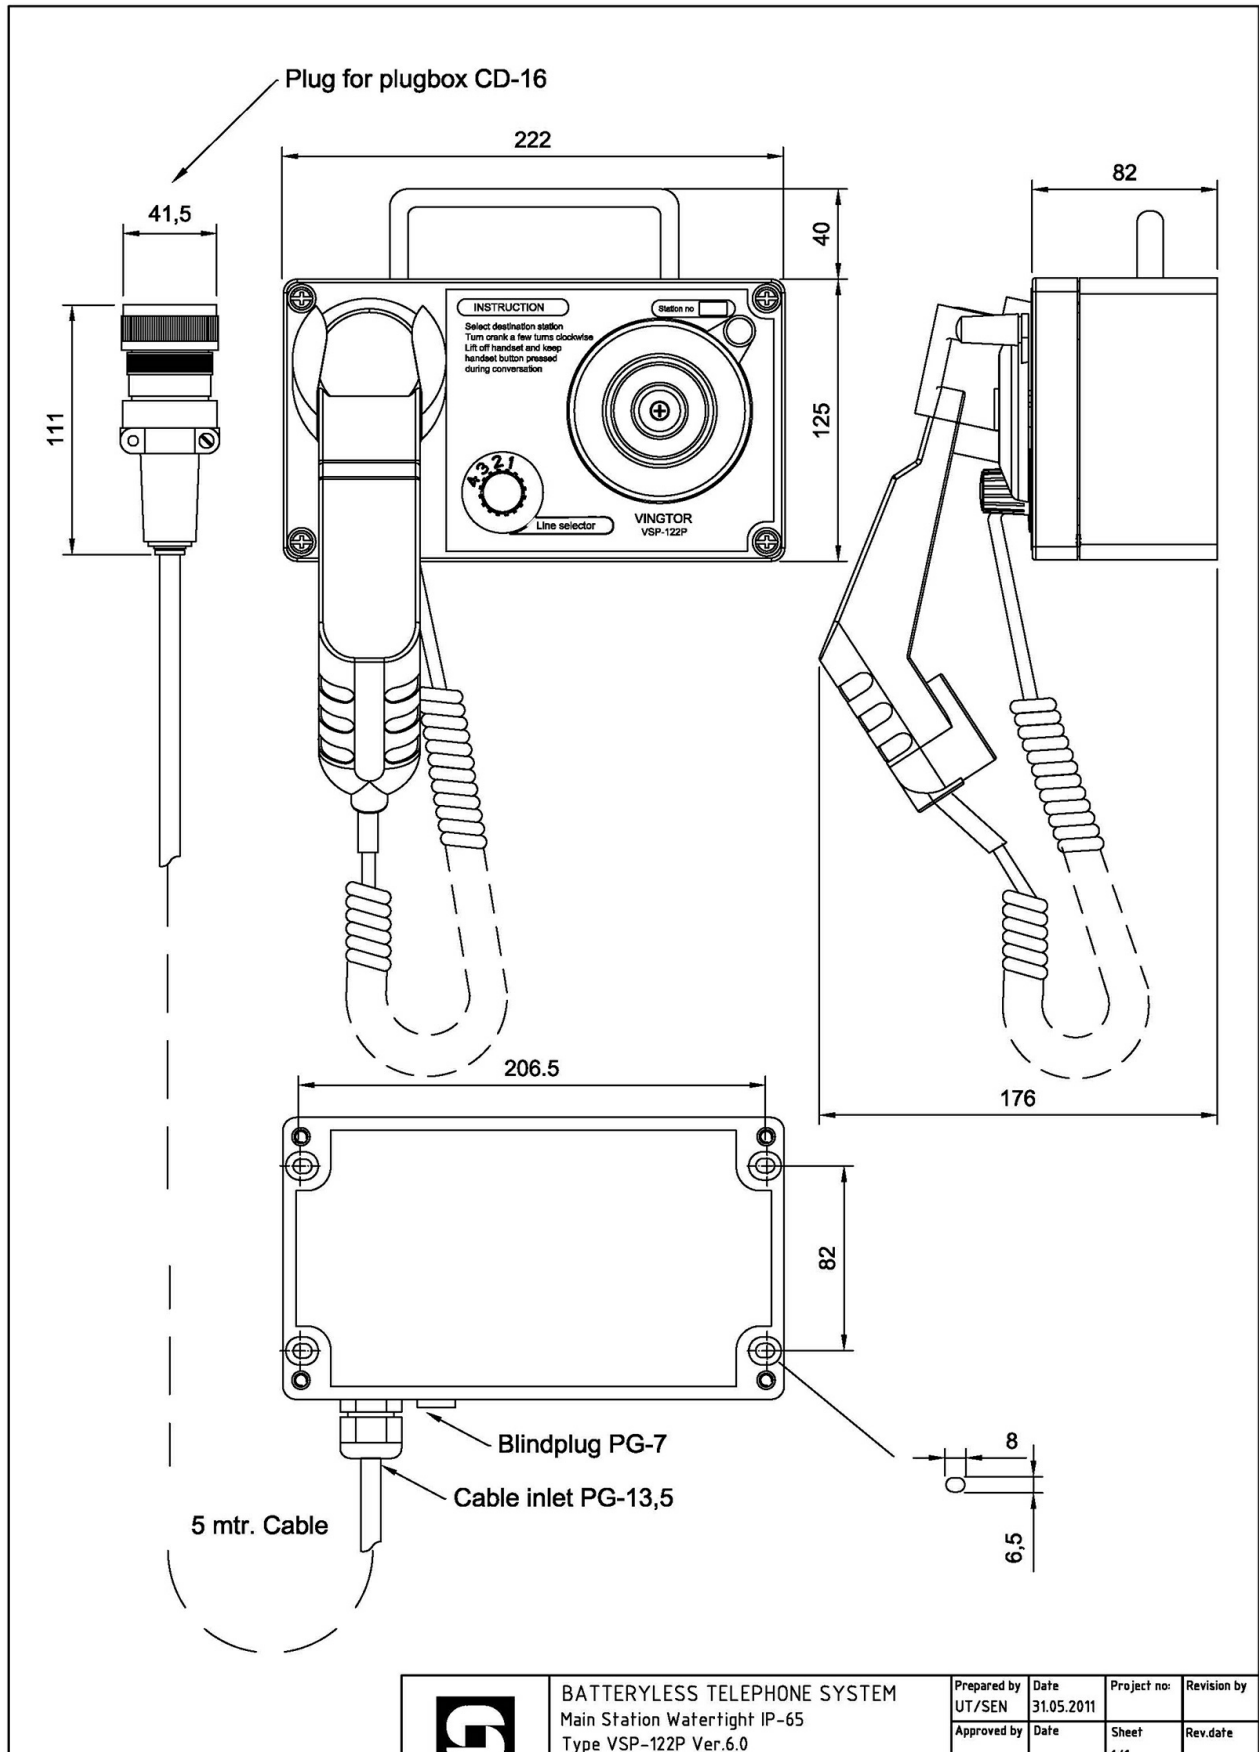

BATTERYLESS TELEPHONE SYSTEM
Main Station Watertight IP-65
Type VSP-122P Ver.6.0

Prepared by UT/SEN	Date 31.05.2011	Project no:	Revision by
Approved by	Date	Sheet	Rev.date