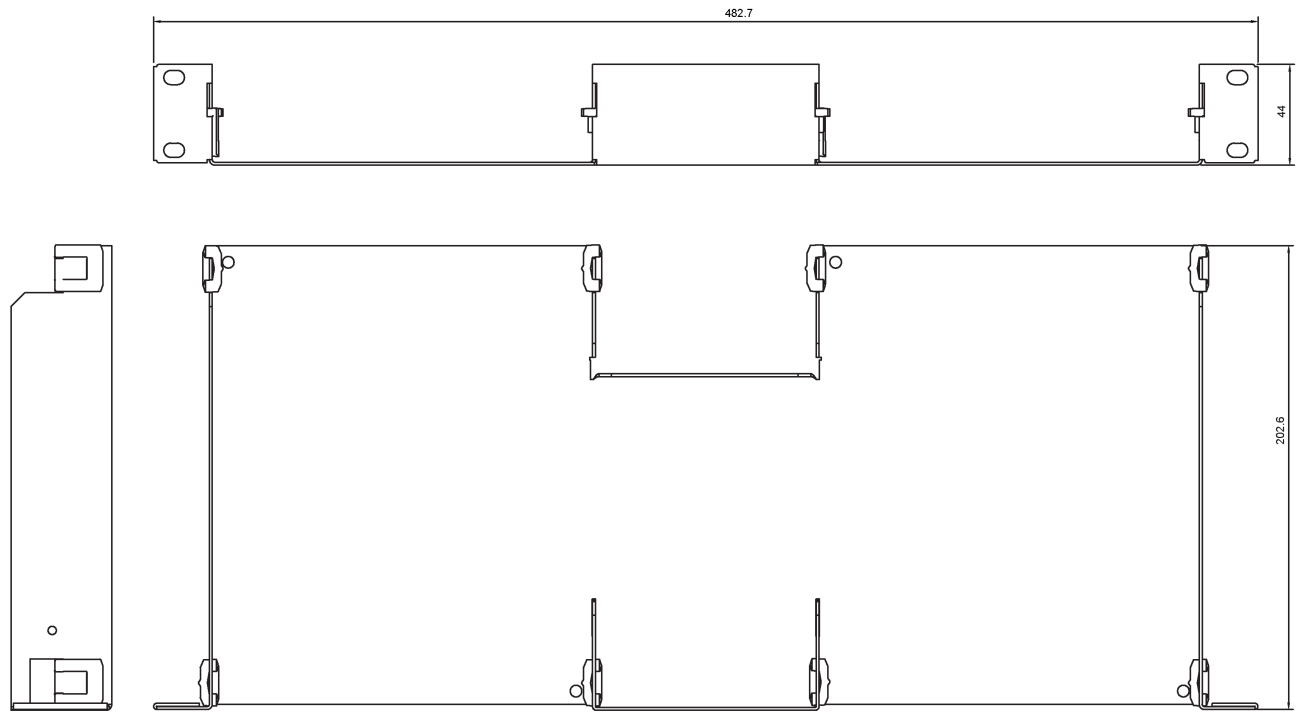

1002500010

IA-RS1

Rack Shelf for ICX-500/510 - 19"

Description

Using the IA-RS1 Rack Shelf, two ICX-500/510 units can be mounted side by side in a 19" 1HU rack space.

Technical Dimensions

Specifications

GENERAL

Size (WxHxD)	483 x 44 x 203 mm
Weight	0.5kg

Used With

ICX-500

Intelligent Communication Gateway with HD Voice

Item Number: 1002000100

ICX-510-IA Intelligent Communication Gateway

ICX-510 incl ICX-AlphaCom Core