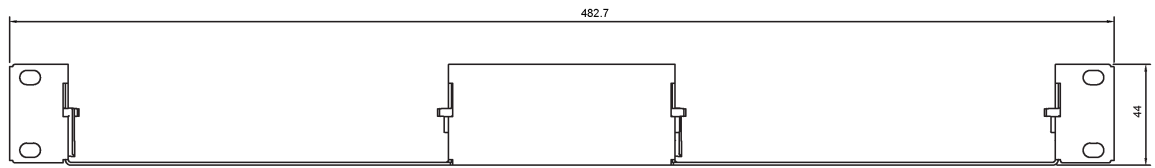

1002500010

IA-RS1

Rack Shelf for ICX-500/510 - 19"

Description

Using the IA-RS1 Rack Shelf, two ICX-500/510 units can be mounted side by side in a 19" 1HU rack space.

Technical Dimensions

Specifications

GENERAL

Size (WxHxD)	483 x 44 x 203 mm
Weight	0.5kg

Used With

ICX-500

Intelligent Communication Gateway with HD Voice

ICX-510-IA Intelligent Communication Gateway

ICX-510 incl ICX-AlphaCom Core

ICX-510 Unified Critical Communication Platform