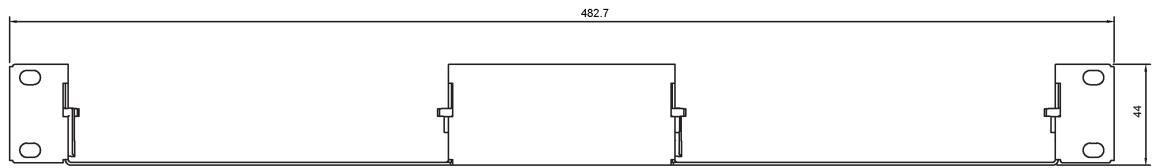

1002500010

IA-RS1

Rack Shelf for ICX-500/510 - 19"

Description

Using the IA-RS1 Rack Shelf, two ICX-500/510 units can be mounted side by side in a 19" 1HU rack space.

Technical Dimensions

Specifications

GENERAL

Size (WxHxD)	483 x 44 x 203 mm
Weight	0.5kg

Used With

ICX-500

Intelligent Communication Gateway with HD Voice

ICX-510-IA Intelligent Communication Gateway

ICX-510 incl ICX-AlphaCom Core

ICX-510

Server for Zenitel Connect Pro, providing HD voice and video communications