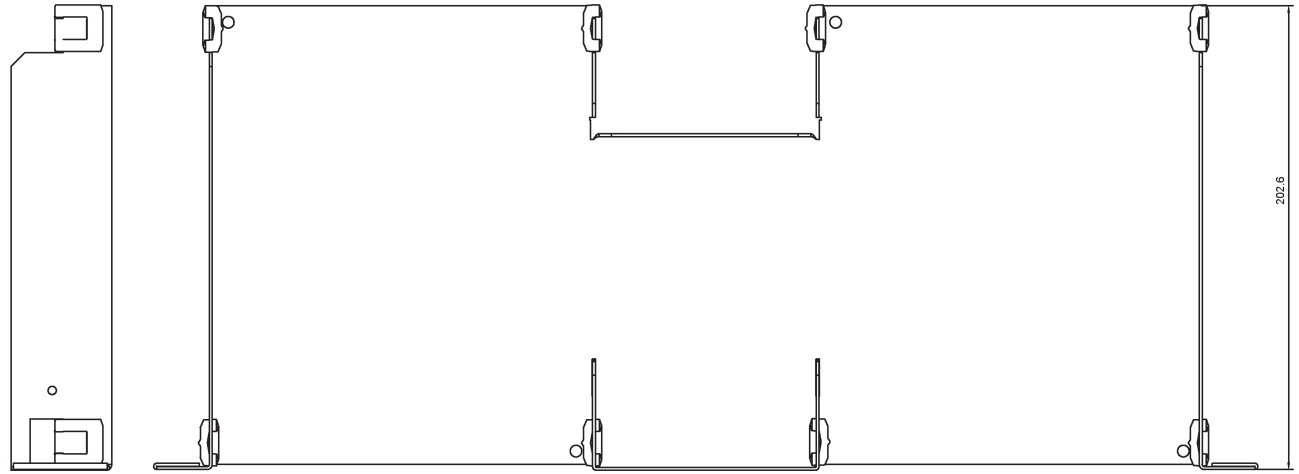

1002500010

IA-RS1

Rack Shelf for ICX-500/510 - 19"

Description

Using the IA-RS1 Rack Shelf, two ICX-500/510 units can be mounted side by side in a 19" 1HU rack space.

Technical Dimensions

Specifications

GENERAL

Size (WxHxD)	483 x 44 x 203 mm
Weight	0.5kg

Used With

ICX-500

Intelligent Communication Gateway with HD Voice

ICX-510-IA Intelligent Communication Gateway

ICX-510 incl ICX-AlphaCom Core

ICX-510 Unified Critical Communication Platform