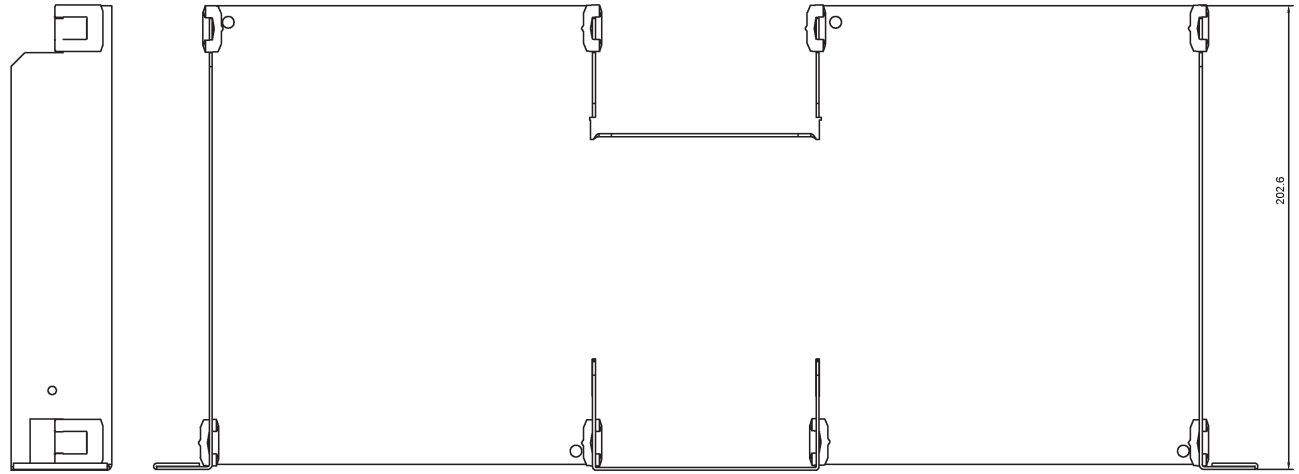

1002500010

IA-RS1

Rack Shelf for ICX-500/510 - 19"

Description

Using the IA-RS1 Rack Shelf, two ICX-500/510 units can be mounted side by side in a 19" 1HU rack space.

Technical Dimensions

Specifications

GENERAL

Size (WxHxD)	483 x 44 x 203 mm
Weight	0.5kg

Used With

ICX-500

Intelligent Communication Gateway with HD Voice

ICX-510-IA Intelligent Communication Gateway

ICX-510 incl ICX-AlphaCom Core

ICX-510

Server for Zenitel Connect Pro, providing HD voice and video communications