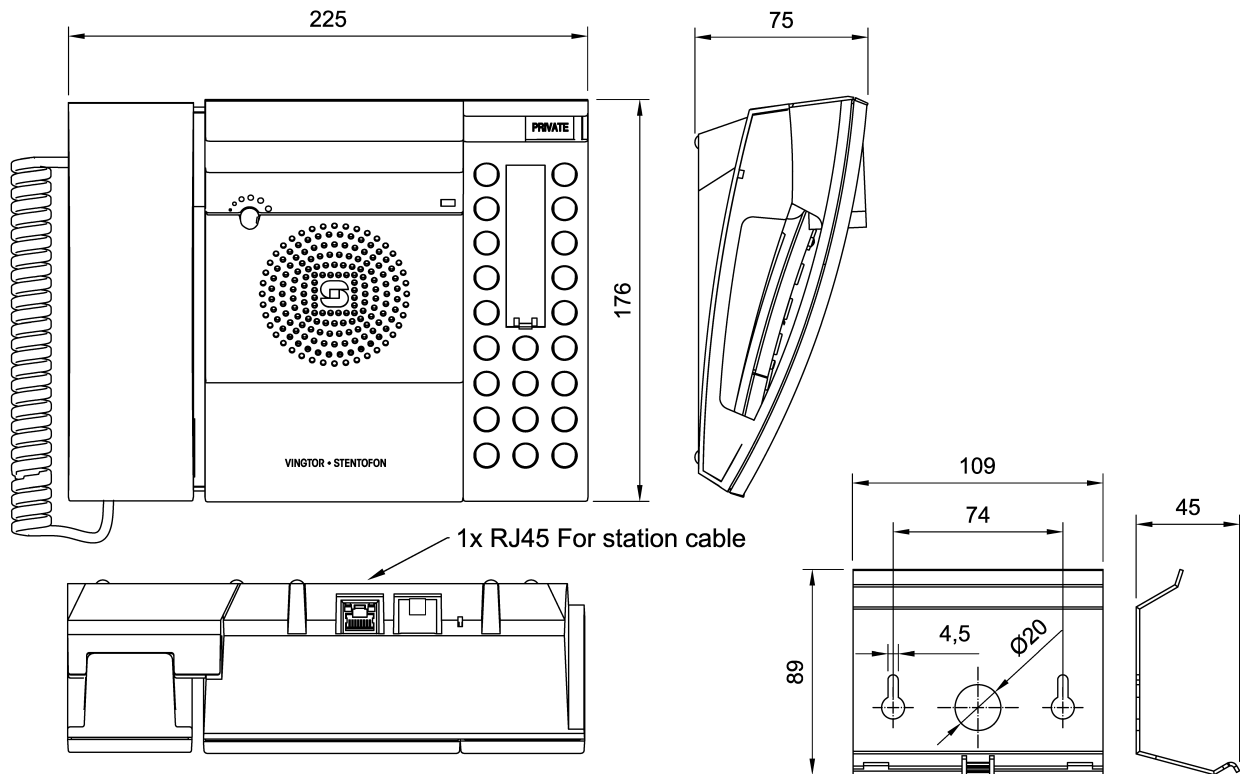

Note: For volume-override feature, order VMP-D619 instead

Permanent privacy

The station should be set in permanent privacy by sliding an internal switch into the private (PRI) position. Then, the station will always ring for incoming calls. This switch is accessible from the rear of the station by prying open a rubber lid, revealing the OPEN and PRI markings through the opening. When the internal switch is set to PRI, the OPEN/PRIVATE slider on the keyboard is overridden such that even if left in the OPEN position, the station will still ring for incoming calls. Hence, the slider should be set to PRIVATE to show the real status of the station.

Handset hook

A hook that is delivered with the station must be inserted into the cradle if it is to be wall-mounted. The hook also secures the handset against dislodgement and vibration. If the hook is not needed, the blanking plug should be inserted instead.

See also: [additional documentation on wiki.zenitel.com](http://wiki.zenitel.com)

Technical Dimensions

Wall bracket O.no. 1008091100

Specifications

GENERAL

Dimensions (WxHxD)	225 x 175 x 75 mm
Weight	0.670 kg
Keypad	Full keypad including 10 DAK keys
Mounting	Desktop On wall with bracket
Temperature	0 to +50°C
Loudspeaker output	Max. 1W RMS
Frequency range	200 - 10 000 Hz
Connectors	RJ45
Wiring	2 twisted pairs
Max cable distance	4.0 km (18 AWG - 0.9 mm), 3.4 km (20 AWG - 0.8 mm), 2.0 km (22 AWG - 0.6 mm), 1.4 km (24 AWG - 0.5 mm)
Power	Powered from exchange
Call indication	Red call LED
Supervision	Line supervision, Tone test (manual and automatic), Station status in AlphaWeb
Compliance	CE and FCC Part 15
IP Rating	IP-42