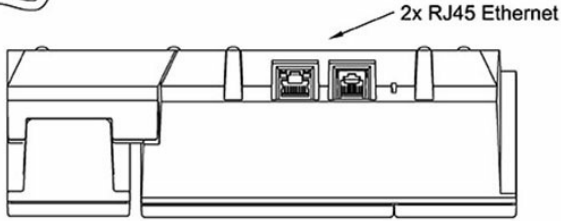

Wall bracket O.no. 1008091100
(optional)