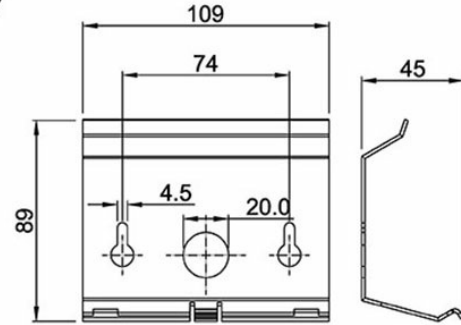

See also: [additional documentation on wiki.zenitel.com](http://wiki.zenitel.com)

Technical Dimensions

Wall bracket O.no. 1008091100
(optional)

Specifications

GENERAL

Dimension (WxHxD)	225 x 75 x 176 mm
Weight	0.7 kg
Display	Backlit display, 35 x 68 mm (64 x 128 pixels)
Temperature range	0°C - 55°C
Relative humidity	< 95% non-condensing
Power consumption	Power over Ethernet, IEEE 802.3 a-f, Class 0 Idle 4W, max. 8W
Connectors	2 x RJ45 (Ethernet) 10/100 Mbps
SIP	RFC 3261, SIP Info (DTMF), RFC 2833 (DTMF)
IP protocols	IP v4 - TCP - UDP - HTTPS – TFTP - RTP - RTCP -DHCP - SNMP - DiffServ - TOS – STENTOFON CC oIP® - SIP
LAN protocols	Power over Ethernet (IEEE 802.3 a-f), VLAN (IEEE 802.1pq), Network Access Control (IEEE 802.1x)
Audio technology	Wideband 200 Hz - 7 kHz (G.722) Telephony 3.4kHz (G.711) Active noise filtering Acoustic echo cancellation Active noise filtering Telephony 3.4kHz (G.711) Wideband 200 Hz - 7 kHz (G.722)
Audio output	1.5 Watt, 85 dB audio pressure 1m from speaker
Management and operation	HTTPS (Web configuration) DHCP and static IP Remote automatic software upgrade Centralized monitoring Status LED
Advanced features	Dual port managed data switch supporting VLAN and network access control
Compliance	CE and FCC Part 15
Certificates	UL 60950-1, cUL 60950-1, CB to IEC 60950-1
IP Rating	IP-42
Color	Black