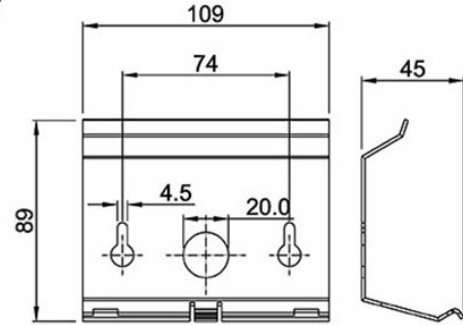

Wall bracket O.no. 1008091100
(optional)