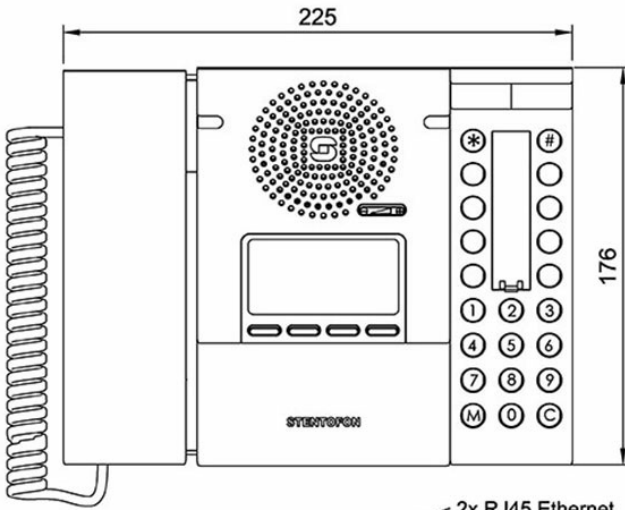

Wall bracket O.no. 1008091100
(optional)