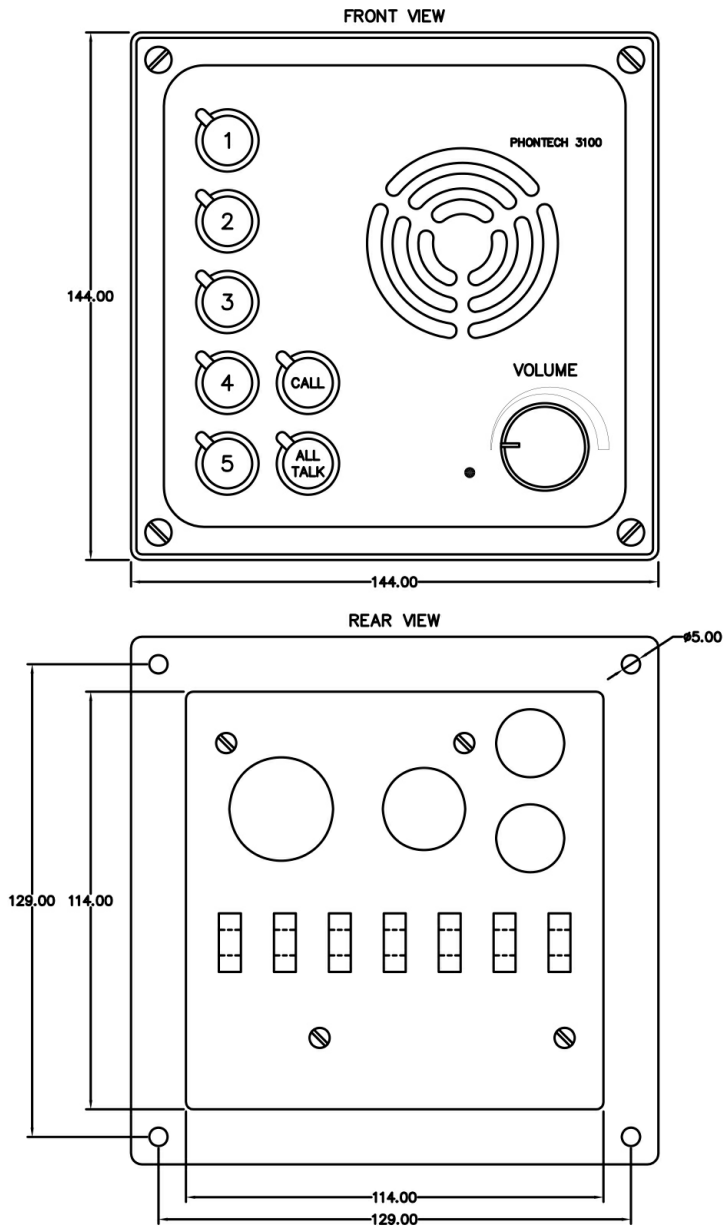

- ✔ Enhanced Audio Components: Integrated microphone and loudspeaker, with options for connecting gooseneck or handheld microphones and additional external loudspeakers.
- ✔ User-Centric Design: Front volume control for easy adjustments and bridge wing extensions for expanded usability.
- ✔ Powerful Output: Delivers 12W output power, expandable with line amplifiers for broader communication reach.

## Technical Dimensions

## MECHANICAL

Dimensions (WxHxD)	144x144x100 mm
--------------------	----------------

Weight	2.5 kg
--------	--------

Color	RAL 9005
-------	----------

Material	Aluminium / PC
----------	----------------

Mounting	Flush / Console
----------	-----------------