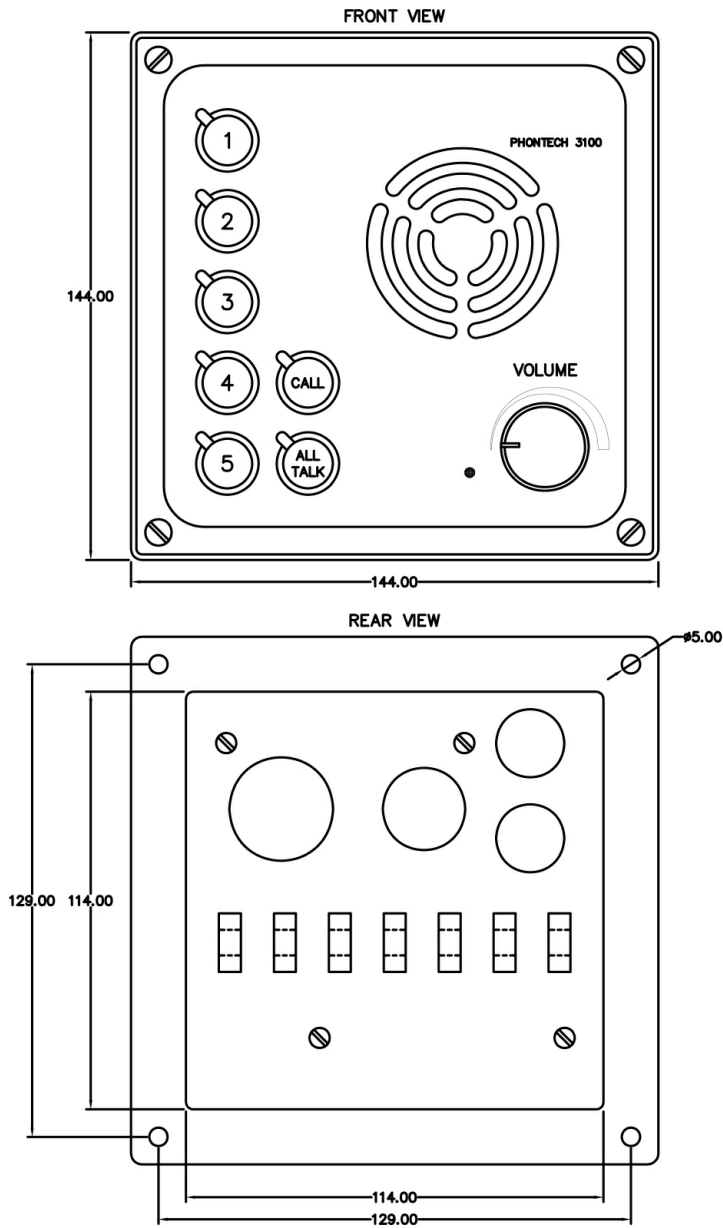

- ✔ Enhanced Audio Components: Integrated microphone and loudspeaker, with options for connecting gooseneck or handheld microphones and additional external loudspeakers.
- ✔ User-Centric Design: Front volume control for easy adjustments and bridge wing extensions for expanded usability.
- ✔ Powerful Output: Delivers 12W output power, expandable with line amplifiers for broader communication reach.

## Technical Dimensions

## MECHANICAL

Dimensions (WxHxD)	144x144x100 mm
Weight	2.5 kg
Color	RAL 9005
Material	Aluminium / PC
Mounting	Flush / Console
Fixing	4 x M4 bolts
Access	Front
Cable Entry	Rear