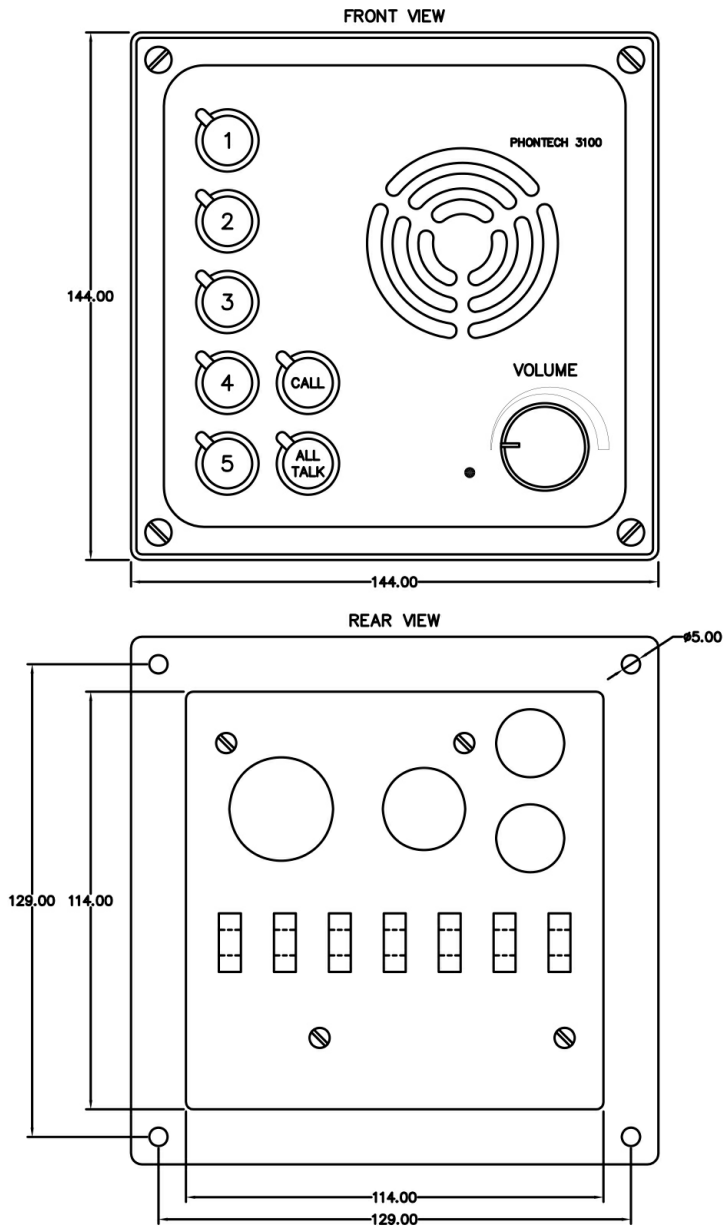

- ✔ Enhanced Audio Components: Integrated microphone and loudspeaker, with options for connecting gooseneck or handheld microphones and additional external loudspeakers.
- ✔ User-Centric Design: Front volume control for easy adjustments and bridge wing extensions for expanded usability.
- ✔ Powerful Output: Delivers 12W output power, expandable with line amplifiers for broader communication reach.

Technical Dimensions

Specifications

MECHANICAL

Dimensions (WxHxD)	144x144x100 mm
--------------------	----------------

Weight	2.5 kg
--------	--------

Color	RAL 9005
-------	----------

Material	Aluminium / PC
----------	----------------

Mounting	Flush / Console
----------	-----------------

Fixing	4 x M4 bolts
--------	--------------

Access	Front
--------	-------

Cable Entry	Rear
-------------	------

ELECTRICAL

Power Supply	24 VDC (22-32 VDC)
--------------	--------------------