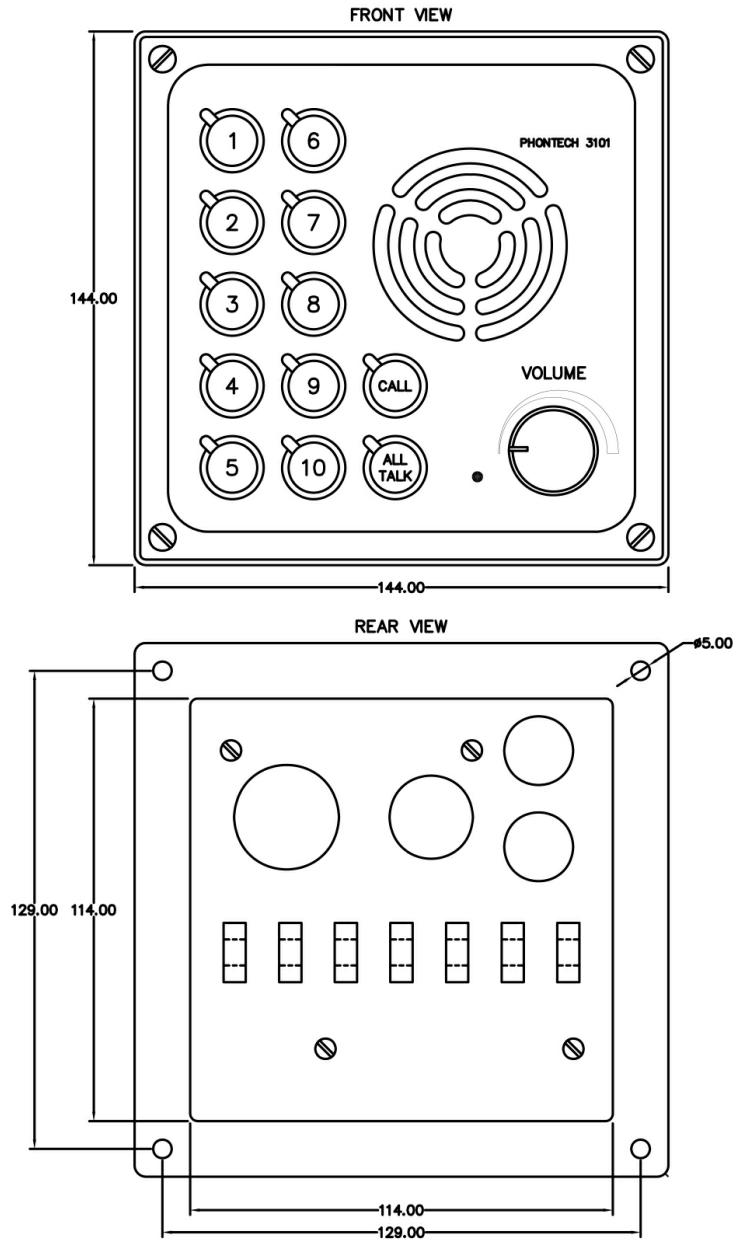

Designed for operational efficiency and safety, the P-3101 supports critical communication needs with point-to-point, group, and all-call functionality alongside emergency Public Address capabilities.

Technical Dimensions