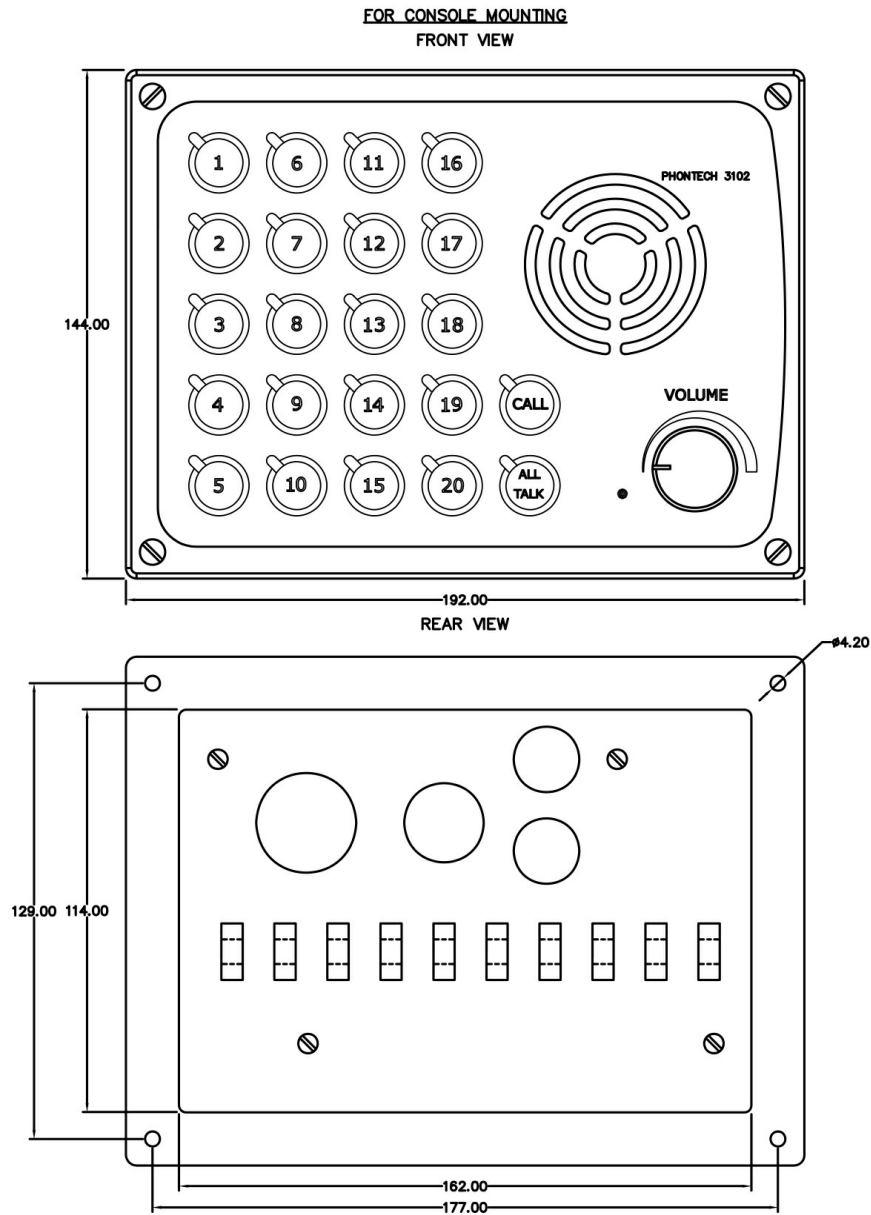

### CIS Talkback Master Station P-3102

Advanced Maritime Talk Back System: The P-3102

Optimize onboard communication with the CIS Talkback Master Station P-3102, featuring advanced capabilities for managing complex maritime operations. Accommodating up to 20 substations/loudspeaker lines, this system ensures comprehensive coverage and clarity.

Key features include:

- ✓ 20 Substation/Loudspeaker Lines: For extensive vessel-wide communication.
- ✓ 4x 12W Output Power: Ensures clear audio output, with the option to expand through line amplifiers.
- ✓ Versatile Connectivity: Integrated microphone and loudspeaker with additional connections for both gooseneck/handheld microphones and external speakers.

## MECHANICAL

Dimensions (WxHxD)	192x144x100 mm
--------------------	----------------

Weight	3 kg
--------	------

Color	RAL 9005
-------	----------

Material	Aluminium / PC
----------	----------------

Mounting	Flush / Console
----------	-----------------