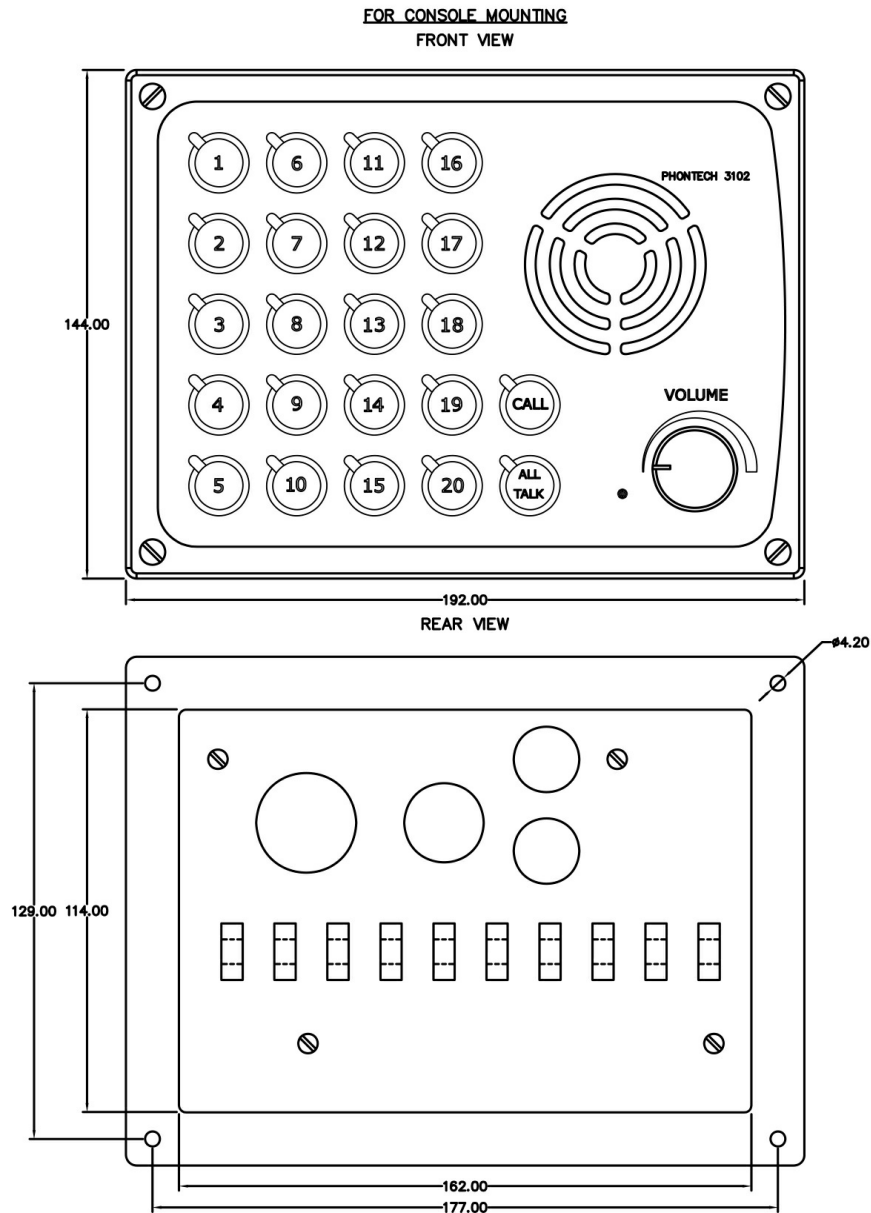

The P-3102 is crafted for enhanced safety and efficiency, offering indispensable point-to-point, group, and all-call options, plus emergency Public Address functions.

Technical Dimensions