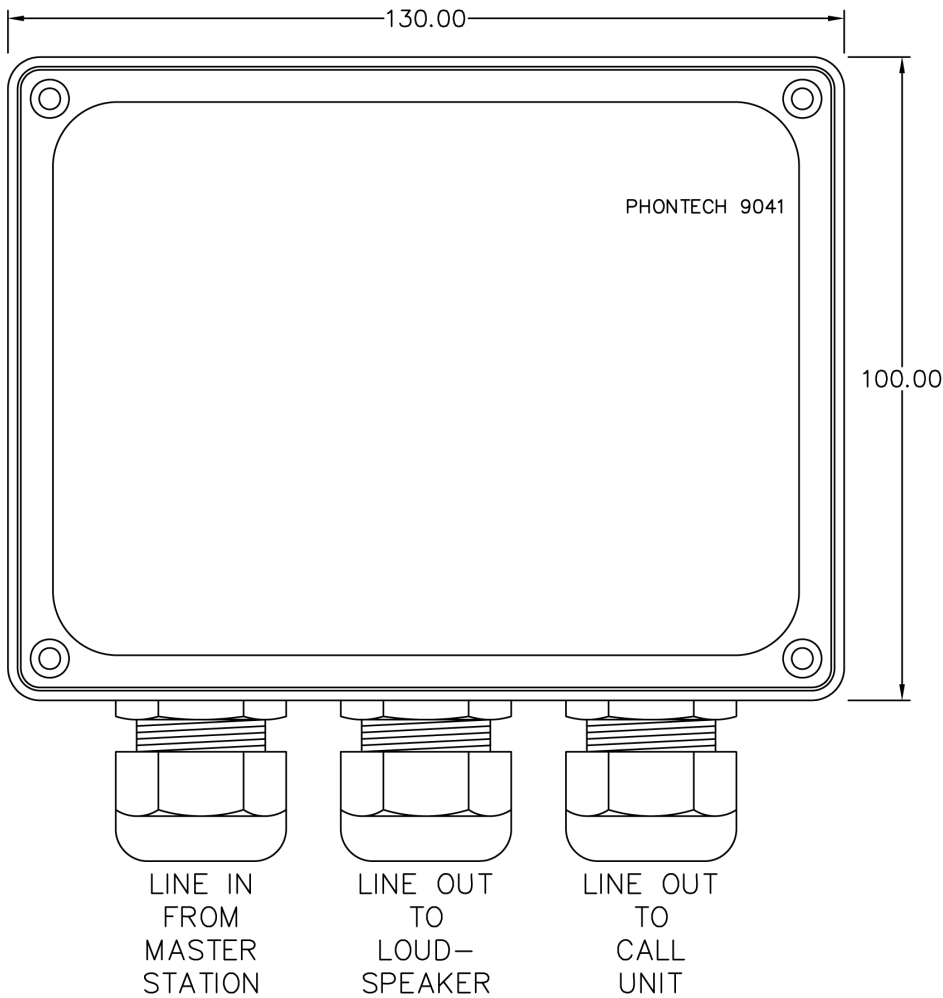

4000017577

P-9041

Interface for Ex Substation

Description

The P-9041 is an interface unit for Ex devices such as loudspeakers and calling units.

Technical Dimensions

Specifications

The P-9041, Interface for Ex substation is intended for installation in SAFE AREA. Ex loudspeaker and Call button are Ex approved and intended for installation in HAZARDOUS AREA

Dimensions (WxHxD)	130x100x52 mm
Weight	0.3 kg
Color	RAL 9005/9006
Material	PC / ABS blend
Mounting	Wall
Fixing	4 x M3 bolts
Access	Front
Cable Entry	Bottom
Gland Type	3 x M20
Power Supply	From central
Ingress Protection Rating	IP-44