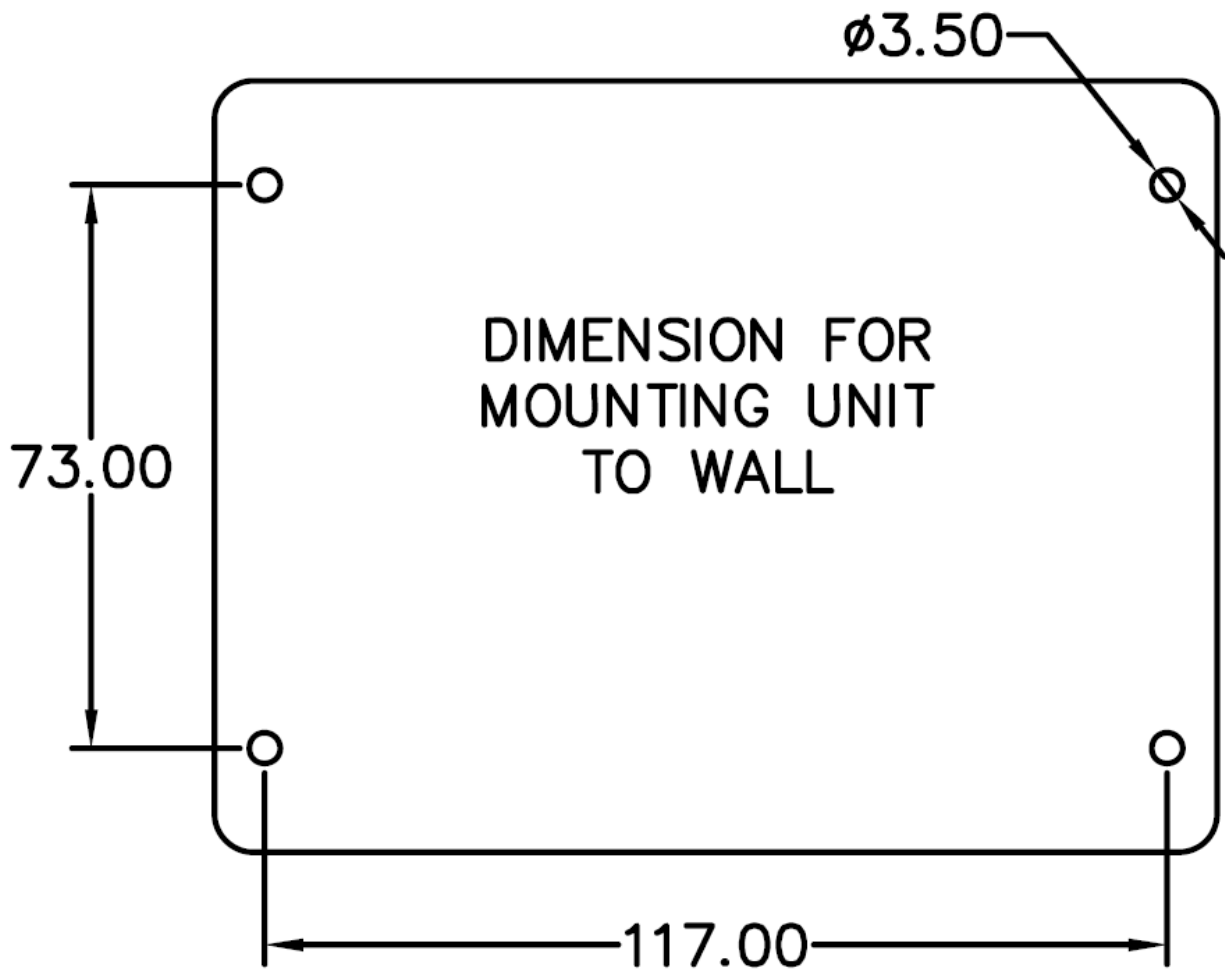

4000017577

P-9041

Interface for Ex Substation

Description

The P-9041 is an interface unit for Ex devices such as loudspeakers and calling units.

Technical Dimensions

Specifications

The P-9041, Interface for Ex substation is intended for installation in SAFE AREA. Ex loudspeaker and Call button are Ex approved and intended for installation in HAZARDOUS AREA

Dimensions (WxHxD)	130x100x52 mm
Weight	0.3 kg
Color	RAL 9005/9006
Material	PC / ABS blend
Mounting	Wall
Fixing	4 x M3 bolts
Access	Front
Cable Entry	Bottom
Gland Type	3 x M20
Power Supply	From central
Ingress Protection Rating	IP-44