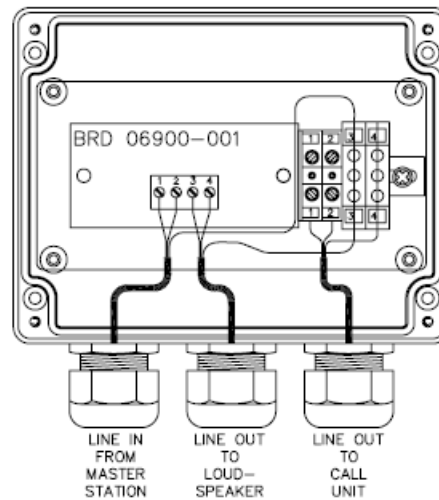

4000017577

P-9041

Interface for Ex Substation

Description

The P-9041 is an interface unit for Ex devices such as loudspeakers and calling units.

Technical Dimensions

Specifications

The P-9041, Interface for Ex substation is intended for installation in SAFE AREA. Ex loudspeaker and Call button are Ex approved and intended for installation in HAZARDOUS AREA

Dimensions (WxHxD)	130x100x52 mm
Weight	0.3 kg
Color	RAL 9005/9006
Material	PC / ABS blend
Mounting	Wall
Fixing	4 x M3 bolts
Access	Front
Cable Entry	Bottom
Gland Type	3 x M20
Power Supply	From central
Ingress Protection Rating	IP-44