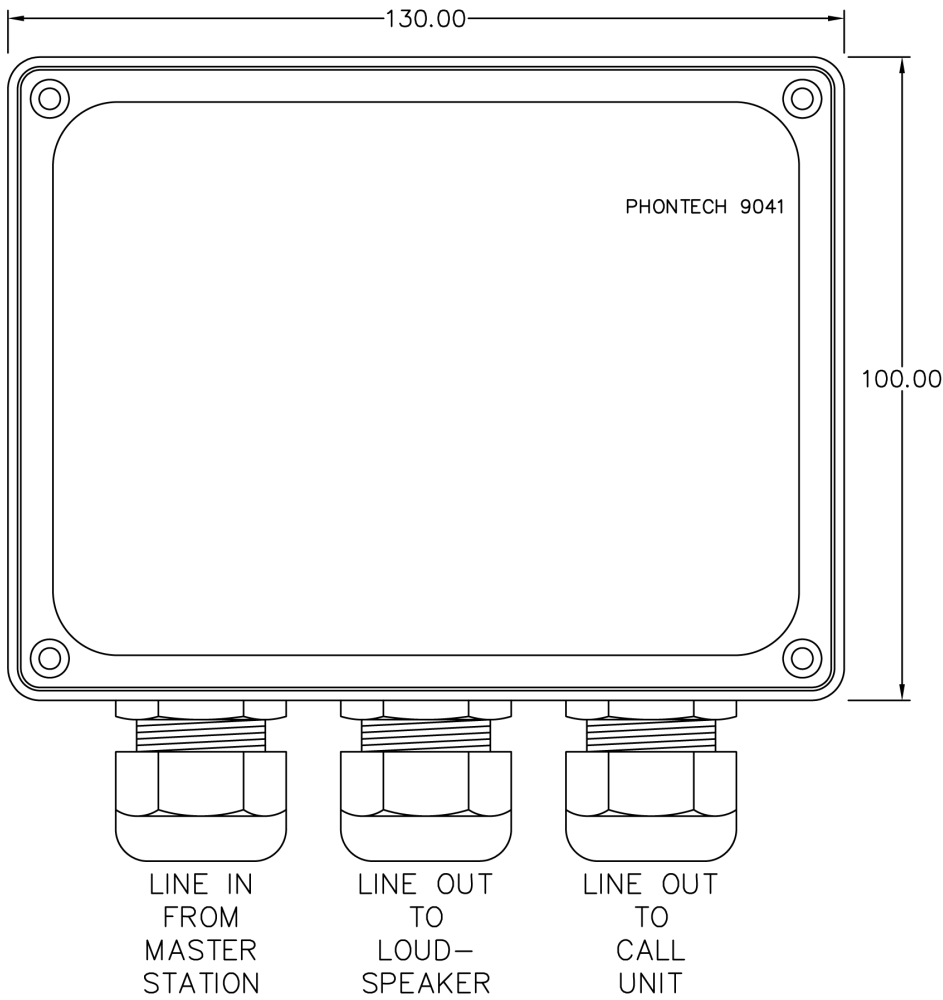

4000017577

**P-9041**

Interface for Ex Substation

---

---

## Description

The P-9041 is an interface unit for Ex devices such as loudspeakers and calling units.

## Technical Dimensions

# Specifications

The P-9041, Interface for Ex substation is intended for installation in SAFE AREA. Ex loudspeaker and Call button are Ex approved and intended for installation in HAZARDOUS AREA

Dimensions (WxHxD)	130x100x52 mm
Weight	0.3 kg
Color	RAL 9005/9006
Material	PC / ABS blend
Mounting	Wall
Fixing	4 x M3 bolts
Access	Front
Cable Entry	Bottom
Gland Type	3 x M20
Power Supply	From central
Ingress Protection Rating	IP-44