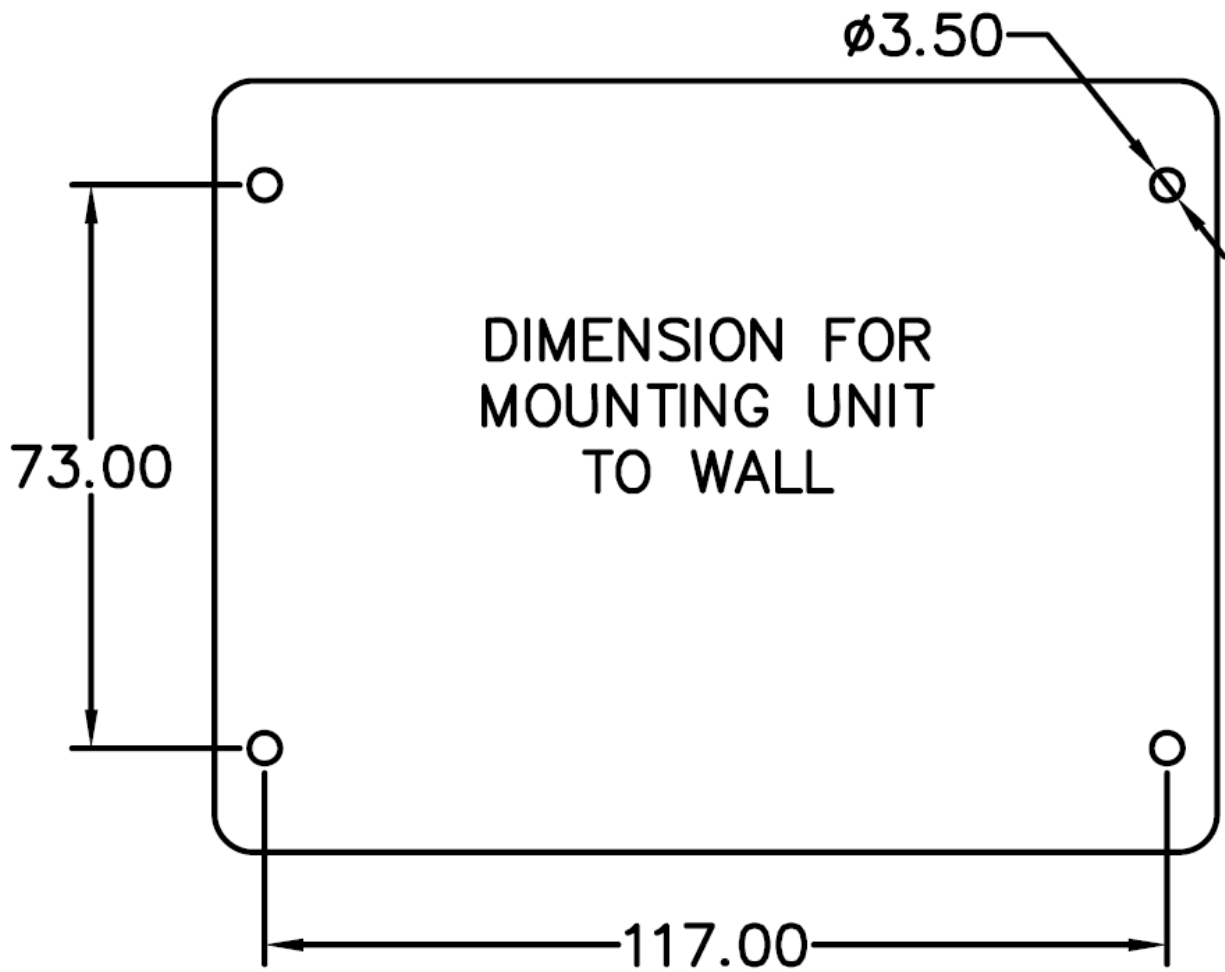

4000017577

**P-9041**

Interface for Ex Substation

---

---

## Description

The P-9041 is an interface unit for Ex devices such as loudspeakers and calling units.

## Technical Dimensions

# Specifications

The P-9041, Interface for Ex substation is intended for installation in SAFE AREA. Ex loudspeaker and Call button are Ex approved and intended for installation in HAZARDOUS AREA

Dimensions (WxHxD)	130x100x52 mm
Weight	0.3 kg
Color	RAL 9005/9006
Material	PC / ABS blend
Mounting	Wall
Fixing	4 x M3 bolts
Access	Front
Cable Entry	Bottom
Gland Type	3 x M20
Power Supply	From central
Ingress Protection Rating	IP-44