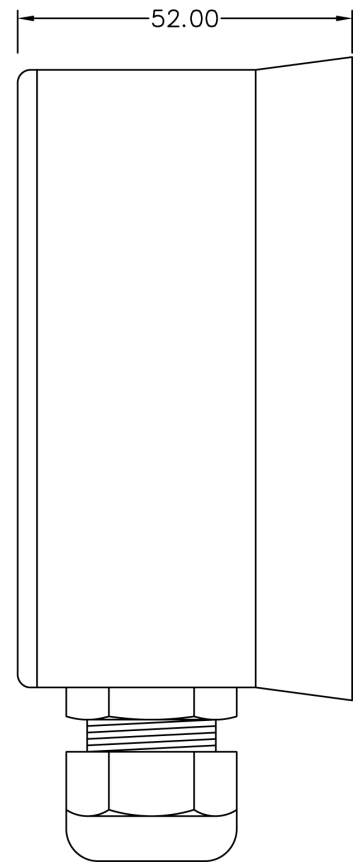

4000017577

**P-9041**

Interface for Ex Substation

---

---

## Description

The P-9041 is an interface unit for Ex devices such as loudspeakers and calling units.

## Technical Dimensions

# Specifications

The P-9041, Interface for Ex substation is intended for installation in SAFE AREA. Ex loudspeaker and Call button are Ex approved and intended for installation in HAZARDOUS AREA

Dimensions (WxHxD)	130x100x52 mm
Weight	0.3 kg
Color	RAL 9005/9006
Material	PC / ABS blend
Mounting	Wall
Fixing	4 x M3 bolts
Access	Front
Cable Entry	Bottom
Gland Type	3 x M20
Power Supply	From central
Ingress Protection Rating	IP-44