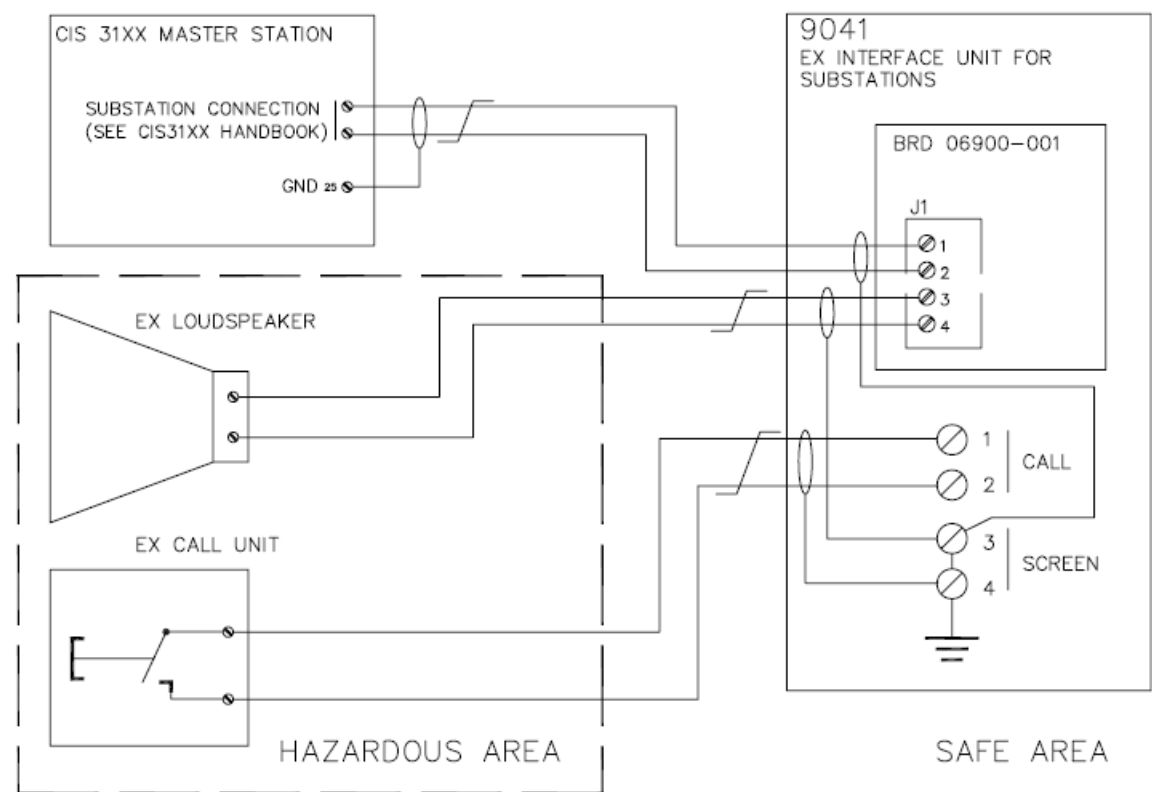

4000017577

P-9041

Interface for Ex Substation

Description

The P-9041 is an interface unit for Ex devices such as loudspeakers and calling units.

Technical Dimensions

Specifications

The P-9041, Interface for Ex substation is intended for installation in SAFE AREA. Ex loudspeaker and Call button are Ex approved and intended for installation in HAZARDOUS AREA

Dimensions (WxHxD)	130x100x52 mm
Weight	0.3 kg
Color	RAL 9005/9006
Material	PC / ABS blend
Mounting	Wall
Fixing	4 x M3 bolts
Access	Front
Cable Entry	Bottom
Gland Type	3 x M20
Power Supply	From central
Ingress Protection Rating	IP-44