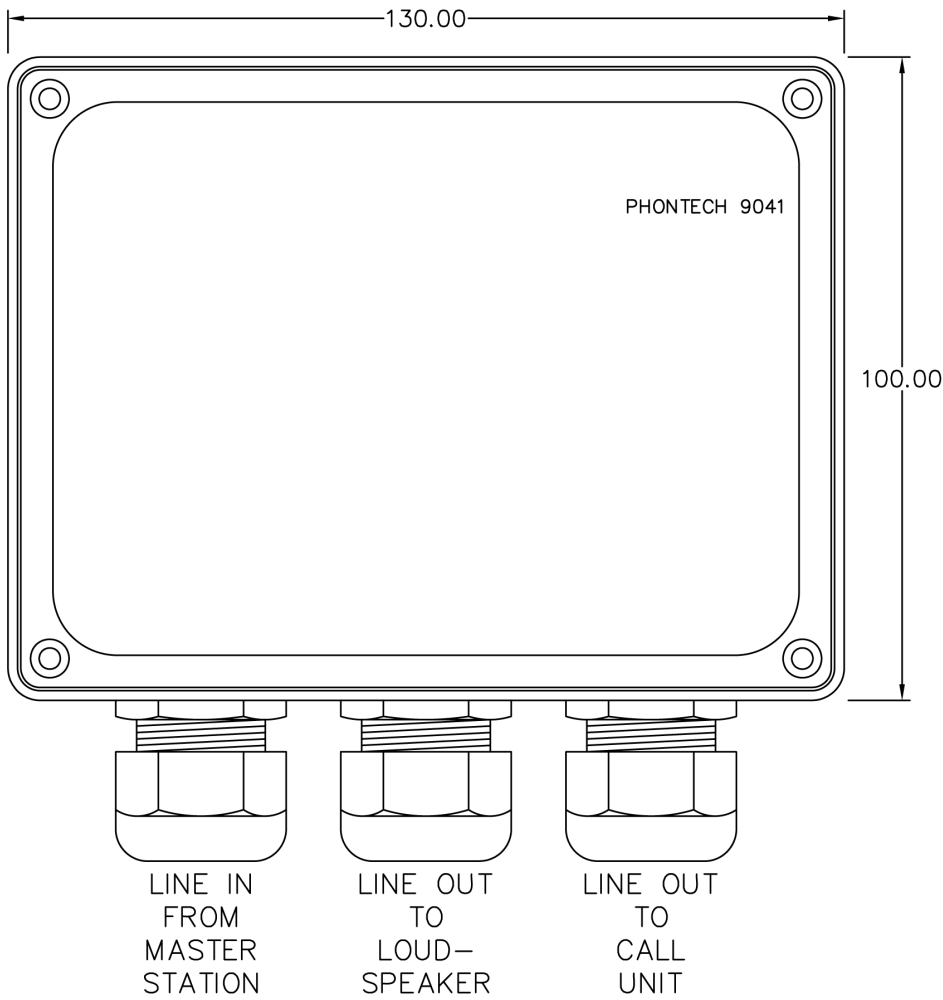

4000017577

P-9041

Interface for Ex Substation

Description

The P-9041 is an interface unit for Ex devices such as loudspeakers and calling units.

Technical Dimensions

Specifications

The P-9041, Interface for Ex substation is intended for installation in SAFE AREA. Ex loudspeaker and Call button are Ex approved and intended for installation in HAZARDOUS AREA

Dimensions (WxHxD)	130x100x52 mm
Weight	0.3 kg
Color	RAL 9005/9006
Material	PC / ABS blend
Mounting	Wall
Fixing	4 x M3 bolts
Access	Front
Cable Entry	Bottom
Gland Type	3 x M20
Power Supply	From central
Ingress Protection Rating	IP-44