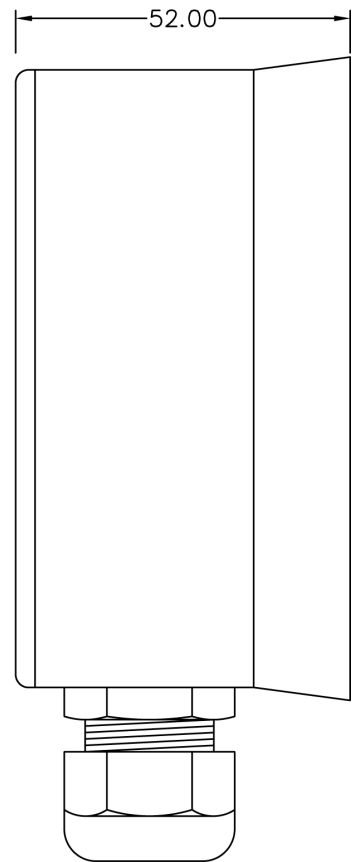

4000017577

P-9041

Interface for Ex Substation

Description

The P-9041 is an interface unit for Ex devices such as loudspeakers and calling units.

Technical Dimensions

Specifications

The P-9041, Interface for Ex substation is intended for installation in SAFE AREA. Ex loudspeaker and Call button are Ex approved and intended for installation in HAZARDOUS AREA

Dimensions (WxHxD)	130x100x52 mm
Weight	0.3 kg
Color	RAL 9005/9006
Material	PC / ABS blend
Mounting	Wall
Fixing	4 x M3 bolts
Access	Front
Cable Entry	Bottom
Gland Type	3 x M20
Power Supply	From central
Ingress Protection Rating	IP-44