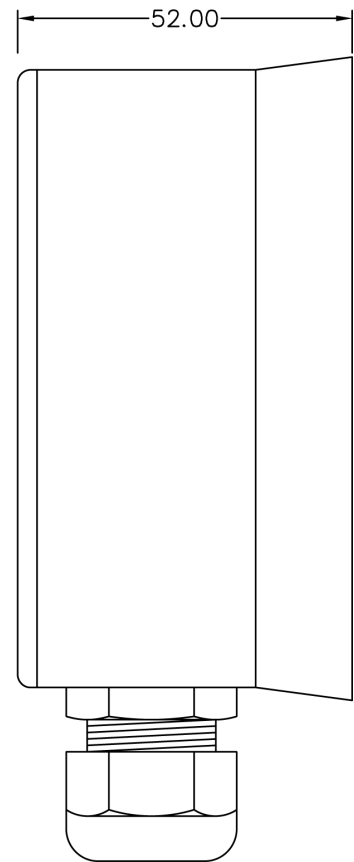

4000017577

P-9041

Interface for Ex Substation

Description

The P-9041 is an interface unit for Ex devices such as loudspeakers and calling units.

Technical Dimensions

Specifications

The P-9041, Interface for Ex substation is intended for installation in SAFE AREA. Ex loudspeaker and Call button are Ex approved and intended for installation in HAZARDOUS AREA

Dimensions (WxHxD)	130x100x52 mm
Weight	0.3 kg
Color	RAL 9005/9006
Material	PC / ABS blend
Mounting	Wall
Fixing	4 x M3 bolts
Access	Front
Cable Entry	Bottom
Gland Type	3 x M20
Power Supply	From central
Ingress Protection Rating	IP-44