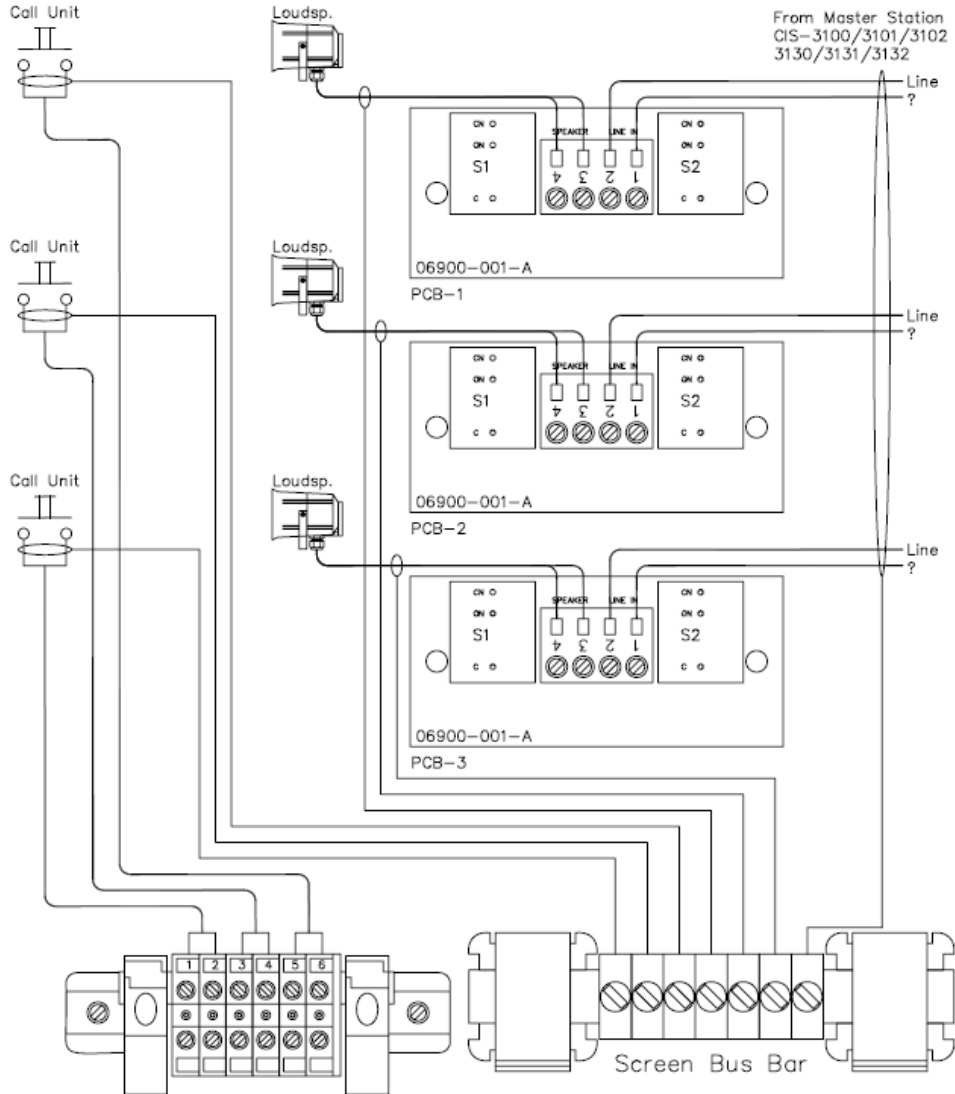

Description

The P-0043 is a substation interface unit for 3 Ex loudspeakers and call buttons.

Technical Dimensions

Specifications

The P-0043, Ex Interface for 3 Ex loudspeakers and call buttons is intended for installation in SAFE AREA. Ex loudspeaker and Call button are Ex approved and intended for installation in HAZARDOUS AREA

MECHANICAL

Dimensions (WxHxD)	200 x 150 x 77 mm
Weight	1.2 kg
Color	RAL 7035
Material	ABS
Mounting	Wall
Fixing	4 x M3 bolts
Access	Front
Cable Entry	Bottom/Top
Gland Type	6 x M20, 1 x M25

ELECTRICAL

Power Supply	from Master station
Termination	Screw terminals

ENVIRONMENTAL

Temperature	-15°C to +55°C
Ingress Protection Rating	IP-44

Used With

GHG-411 EX

Callbox EX GHG 411

Item Number: 4000011297

DSP-15 EExmN 15W/20

Ohm

Ex Speaker with 2 Cable
Glands

Item Number: 2340020010