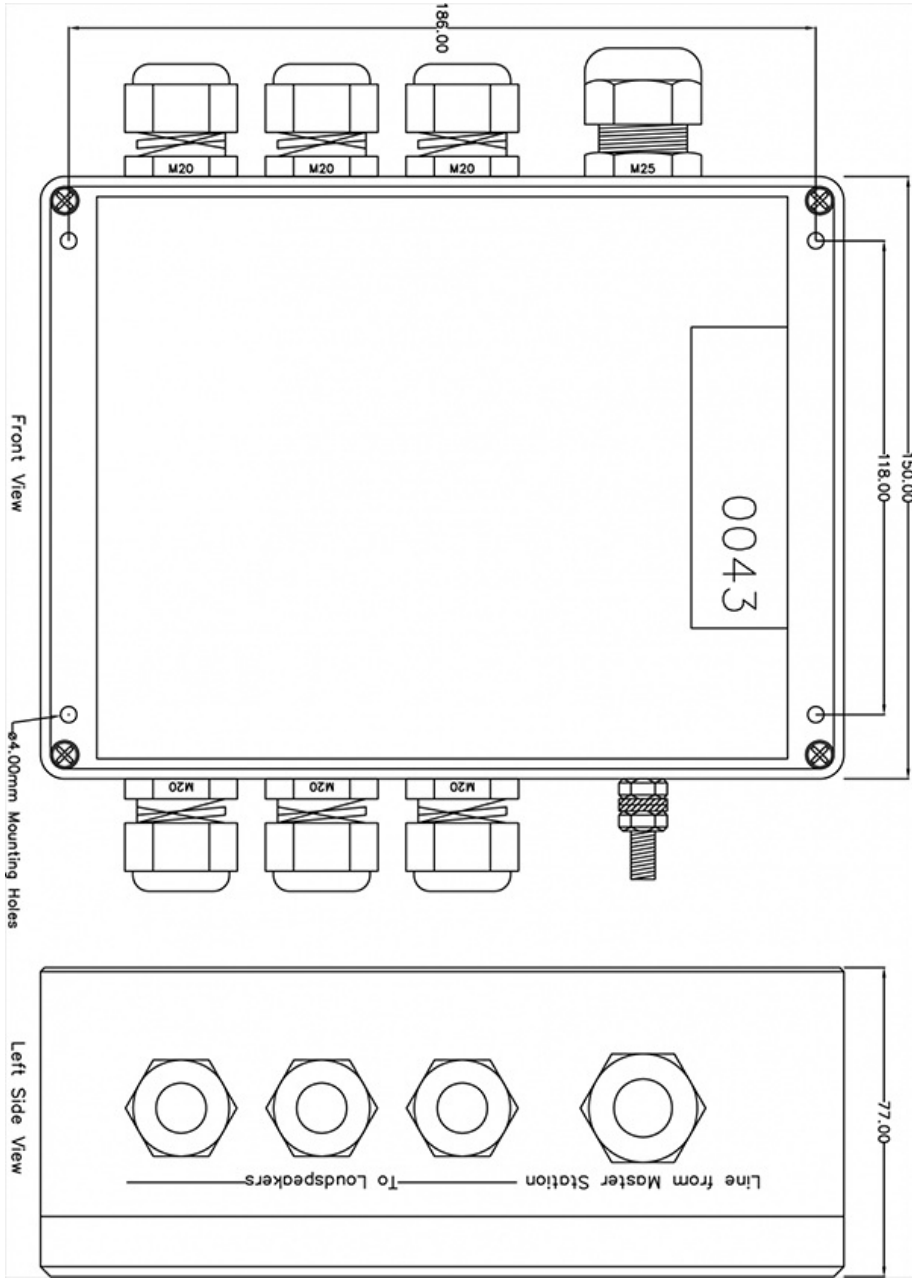

4000013172

P-0043

Ex Interface for 3 Ex loudspeakers and call buttons

- ✓ Ex Interface for 3 Substations (Call line + loudspeaker)
- ✓ Low voltage directive 2006/95/EC
- ✓ CE marking directive 93/68/EEC

Onboard communication

Description

The P-0043 is a substation interface unit for 3 Ex loudspeakers and call buttons.

Technical Dimensions

Specifications

The P-0043, Ex Interface for 3 Ex loudspeakers and call buttons is intended for installation in SAFE AREA. Ex loudspeaker and Call button are Ex approved and intended for installation in HAZARDOUS AREA

MECHANICAL

Dimensions (WxHxD)	200 x 150 x 77 mm
Weight	1.2 kg
Color	RAL 7035
Material	ABS
Mounting	Wall
Fixing	4 x M3 bolts
Access	Front
Cable Entry	Bottom/Top
Gland Type	6 x M20, 1 x M25

ELECTRICAL

Power Supply	from Master station
Termination	Screw terminals