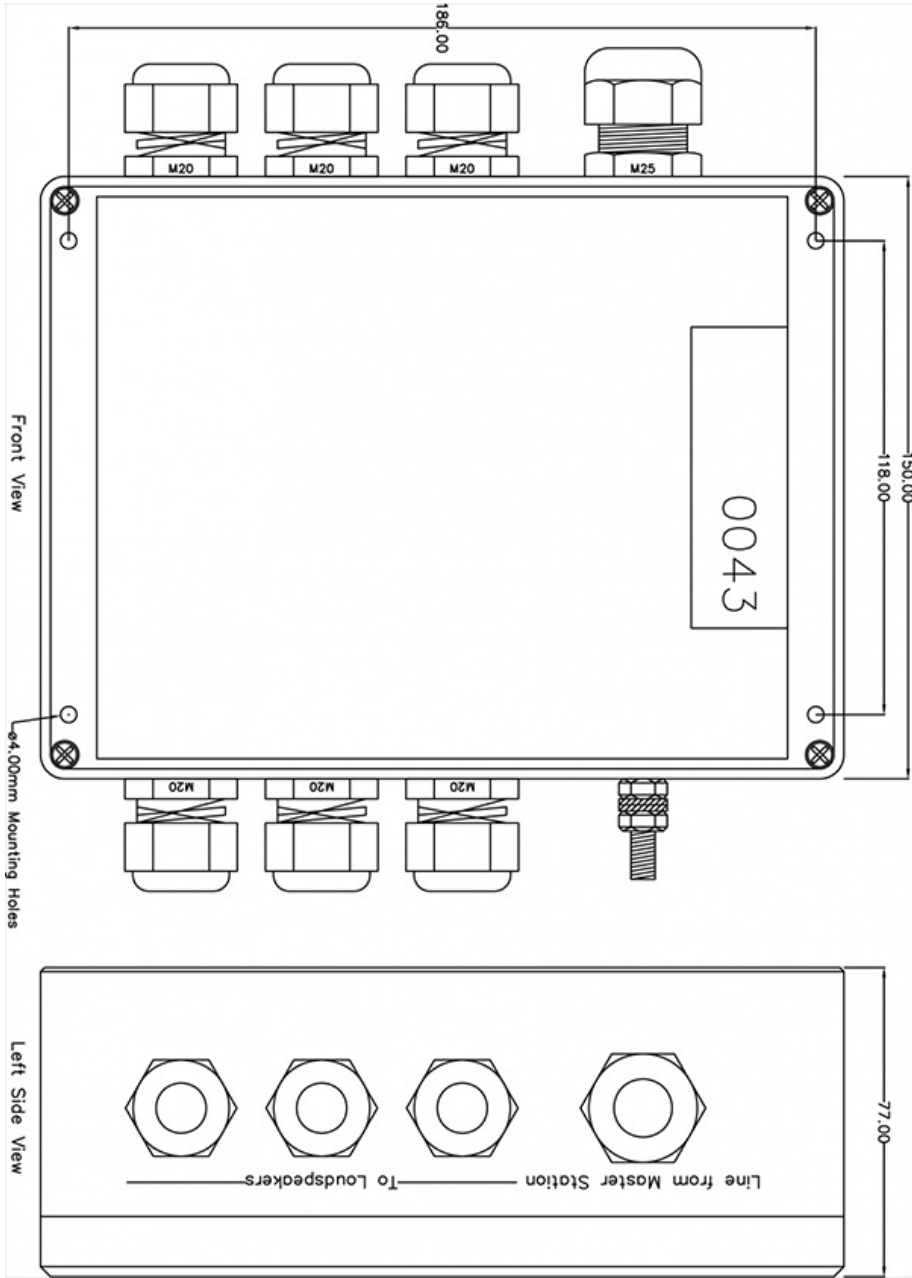

## P-0043

Ex Interface for 3 Ex loudspeakers and call buttons

- ✓ Ex Interface for 3 Substations (Call line + loudspeaker)
- ✓ Low voltage directive 2006/95/EC
- ✓ CE marking directive 93/68/EEC

Onboard communication

## Description

The P-0043 is a substation interface unit for 3 Ex loudspeakers and call buttons.

## Technical Dimensions

## MECHANICAL

Dimensions (WxHxD)	200 x 150 x 77 mm
Weight	1.2 kg
Color	RAL 7035
Material	ABS
Mounting	Wall
Fixing	4 x M3 bolts
Access	Front
Cable Entry	Bottom/Top
Gland Type	6 x M20, 1 x M25