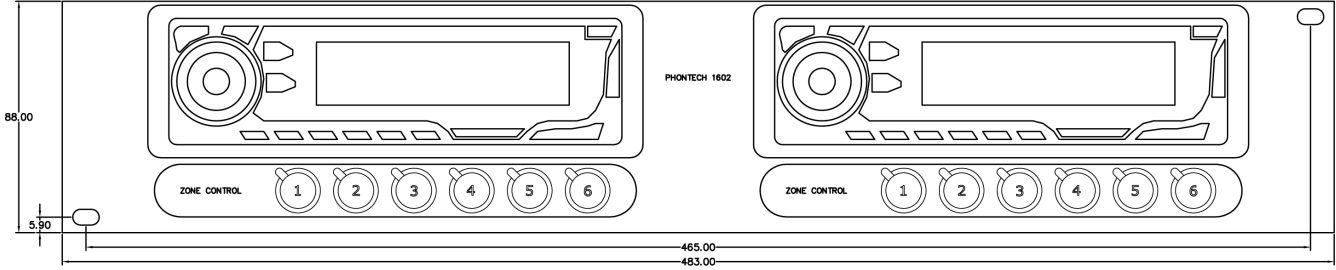

4000016437

P-1602a Entertainment Module

Note: This product is only available as spare part.

Description

- ✓ 19" 2U
- ✓ CD Player
- ✓ FM, AM, DAB
- ✓ USB Port

The P-1602a Entertainment Module is used in the MPA 1600 PA/GA system.

Technical Dimensions

Specifications

Size	19" 2U
------	--------

Weight	5.7 kg
--------	--------
