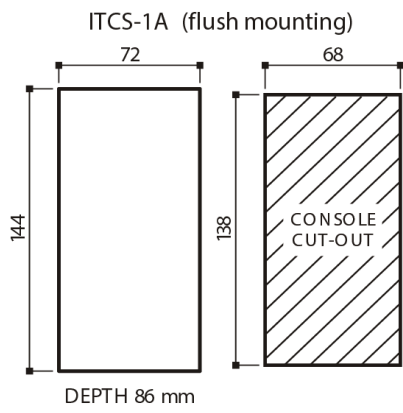

All dimensions in mm