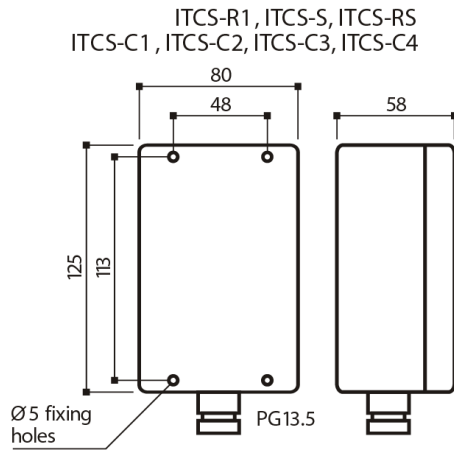

All dimensions in mm