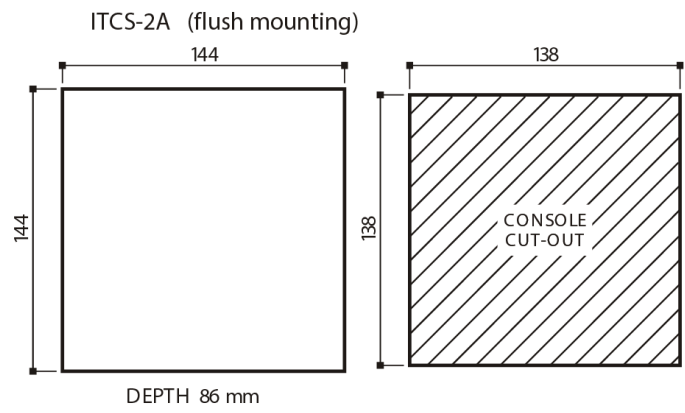

All dimensions in mm