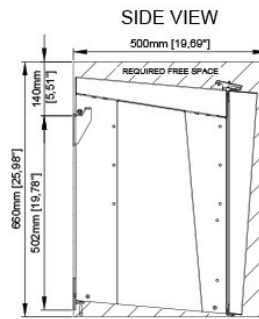

### Integrated Communication System

- ✓ Integrated Communication System designed for internal/external 2-way communication.
- ✓ The system is optimized for IMO/Solas requirements on both small and medium sized marine vessels.
- ✓ IP-22 Rating
- ✓ Capacity: Up to 72 lines
- ✓ Dual power supply: AC/DC or AC/AC

## Technical Dimensions

## MECHANICAL

Dimensions (WxHxD)	618x585x470 mm
Weight	30 kg