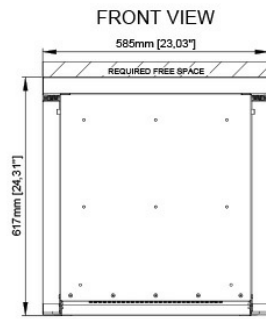

## Technical Dimensions

## MECHANICAL

Dimensions (WxHxD)	618x585x470 mm
Weight	30 kg