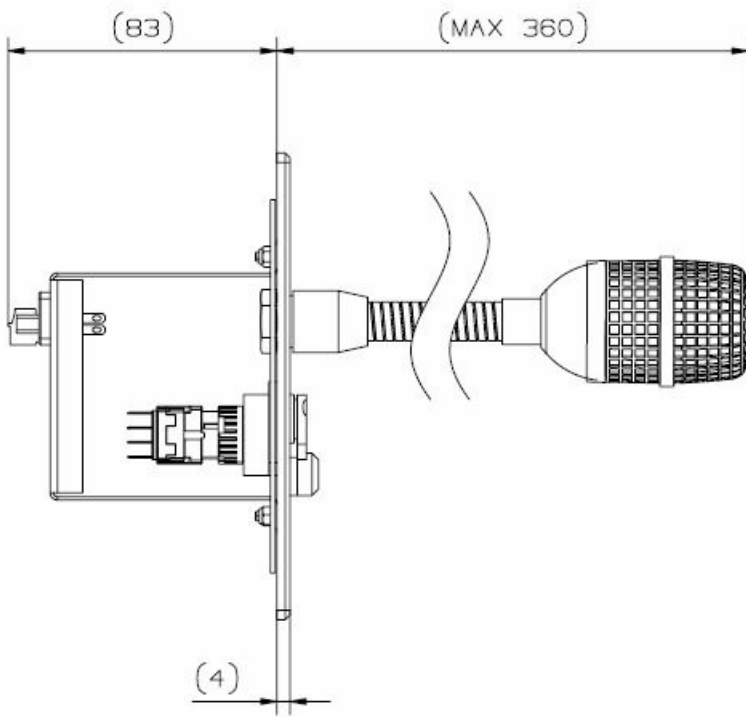

4000100040

P-6216

Emergency PA Unit

- ✓ Noise cancelling microphone
- ✓ Closing contact (PTT)

- ✓ Works with MPA 1600 & ICS 6200

Description

The P-6216 Emergency PA Unit can be used together with the MPA 1600 system as well as the PA part of a combined intercom PA system ICS 6200.

The unit consists of a noise-cancelling microphone and an emergency PA button with a protective cover against unintended activation.

Technical Dimensions

Specifications

MECHANICAL

Dimensions (WxHxD) 120x80x70 mm

Weight 0.3 kg

Notes:

1. Visual appearance of microphone may differ from this drawing.
2. Cover soldered joints with shrink tube.

Pin	Signal
1	SCR
2	MIC
3	MIC
4	PTT
5	PTT
6	MIC
7	-
8	-

Used With

ICS 6200

Central Unit