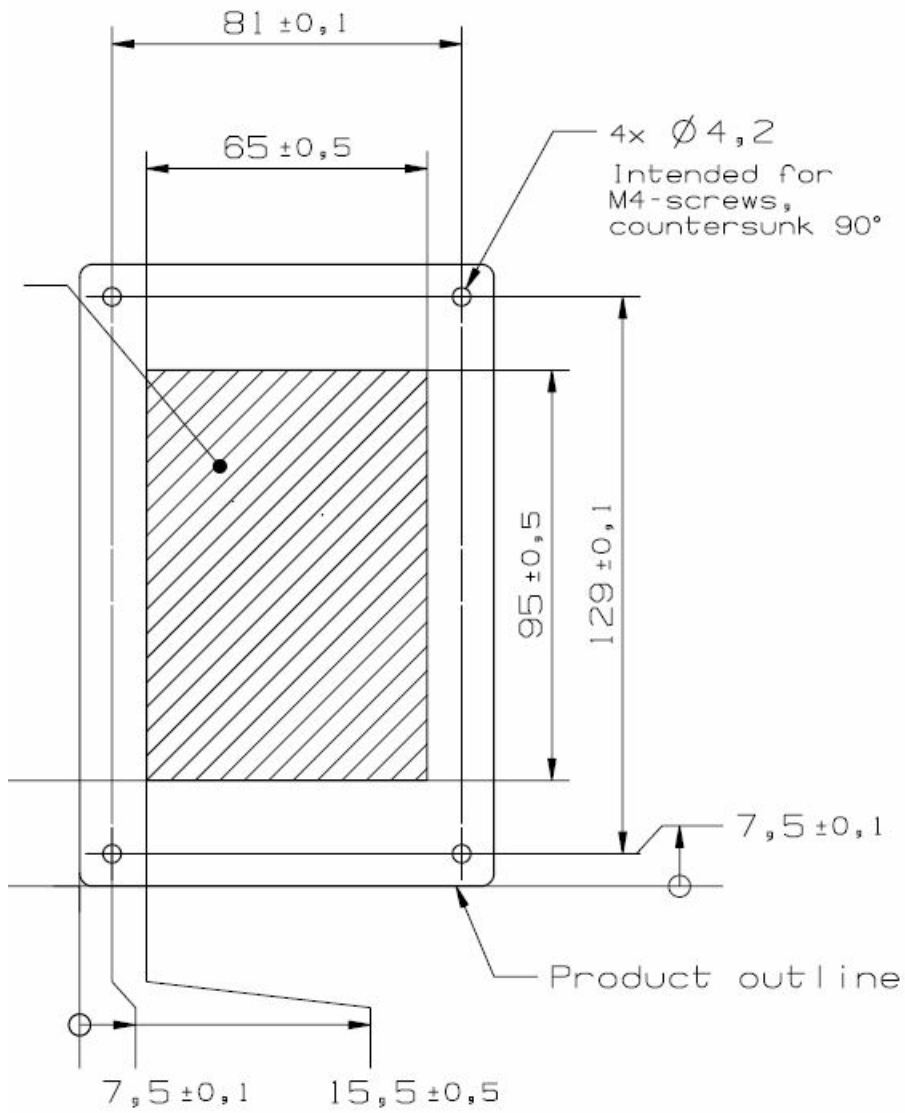

The unit consists of a noise-cancelling microphone and an emergency PA button with a protective cover against unintended activation.

Technical Dimensions

Specifications

MECHANICAL

Dimensions (WxHxD) 120x80x70 mm

Weight 0.3 kg

Notes:

1. Visual appearance of microphone may differ from this drawing.
2. Cover soldered joints with shrink tube.

Pin	Signal
1	SCR
2	MIC
3	MIC
4	PTT
5	PTT
6	MIC
7	-
8	-

Used With

ICS 6200

Central Unit