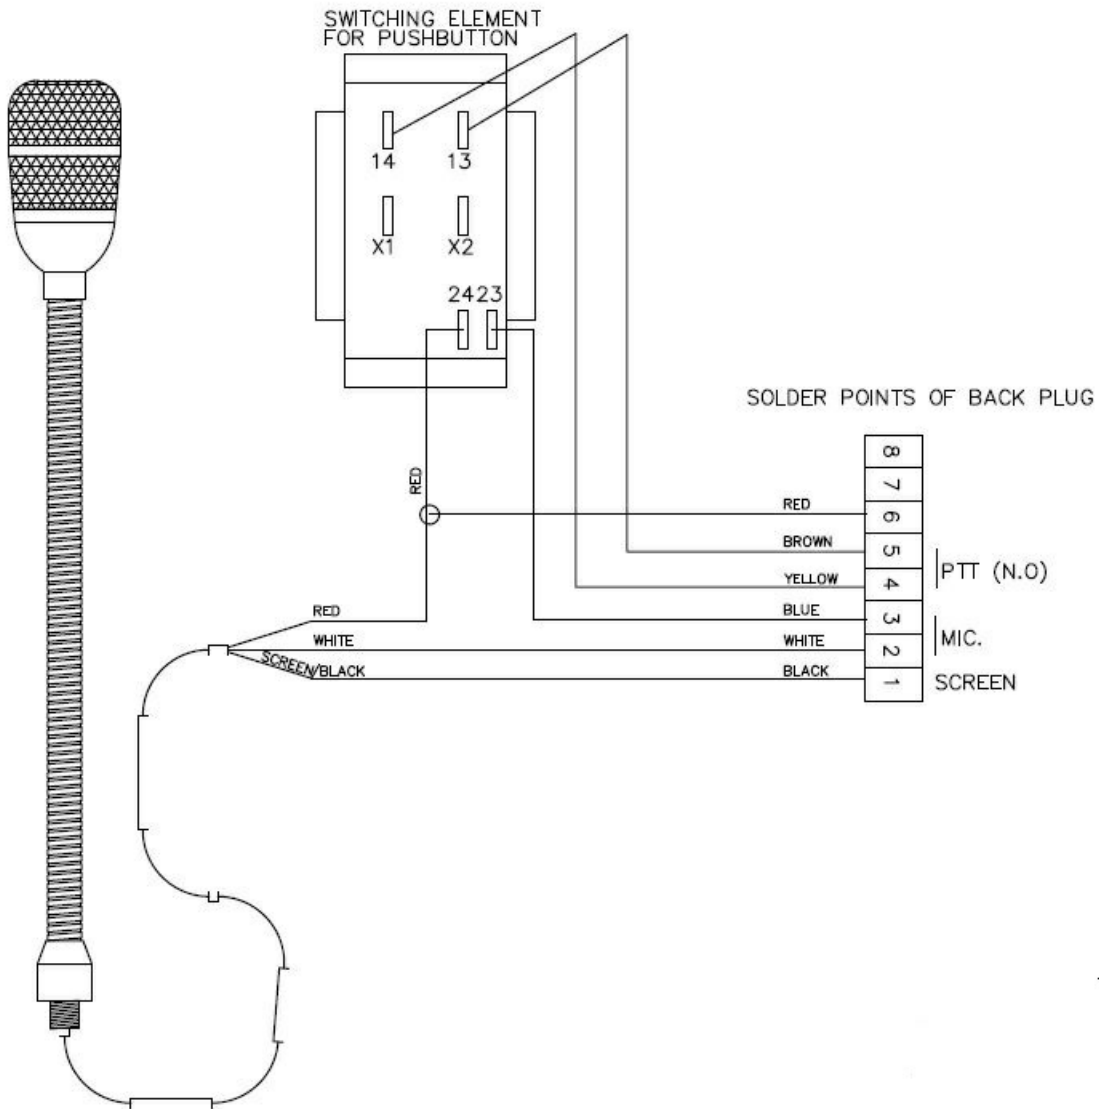

The unit consists of a noise-cancelling microphone and an emergency PA button with a protective cover against unintended activation.

Technical Dimensions

Specifications

MECHANICAL

Dimensions (WxHxD) 120x80x70 mm

Weight 0.3 kg

Notes:

1. Visual appearance of microphone may differ from this drawing.
2. Cover soldered joints with shrink tube.

Pin	Signal
1	SCR
2	MIC
3	MIC
4	PTT
5	PTT
6	MIC
7	-
8	-

Used With

ICS 6200

Central Unit