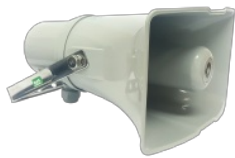

3006090476

JB-15T

Junction Box

 IP66

Description

- ✓ Junction box for loudspeaker type VLS-x
- ✓ For outdoor use

Technical Dimensions

Specifications

GENERAL

Material/ Colour	ABS plastic / Light grey
Dimension (mm)	97W x 90H x 58D
IP- rating	IP-66
Weight	0.12 kg
Environmental Condition	Exposed

Used With

VLS-15TF

Horn Loudspeaker 15W
100V with Fuse

Item Number: 2131000206

VLS-30TF

Horn loudspeaker 30W
100V with fuse

Item Number: 2131000208

KNSP-09

Heavy Duty Telephone
Analog

Item Number: 2213000100

KNSP-01

Heavy Duty Telephone with
Door