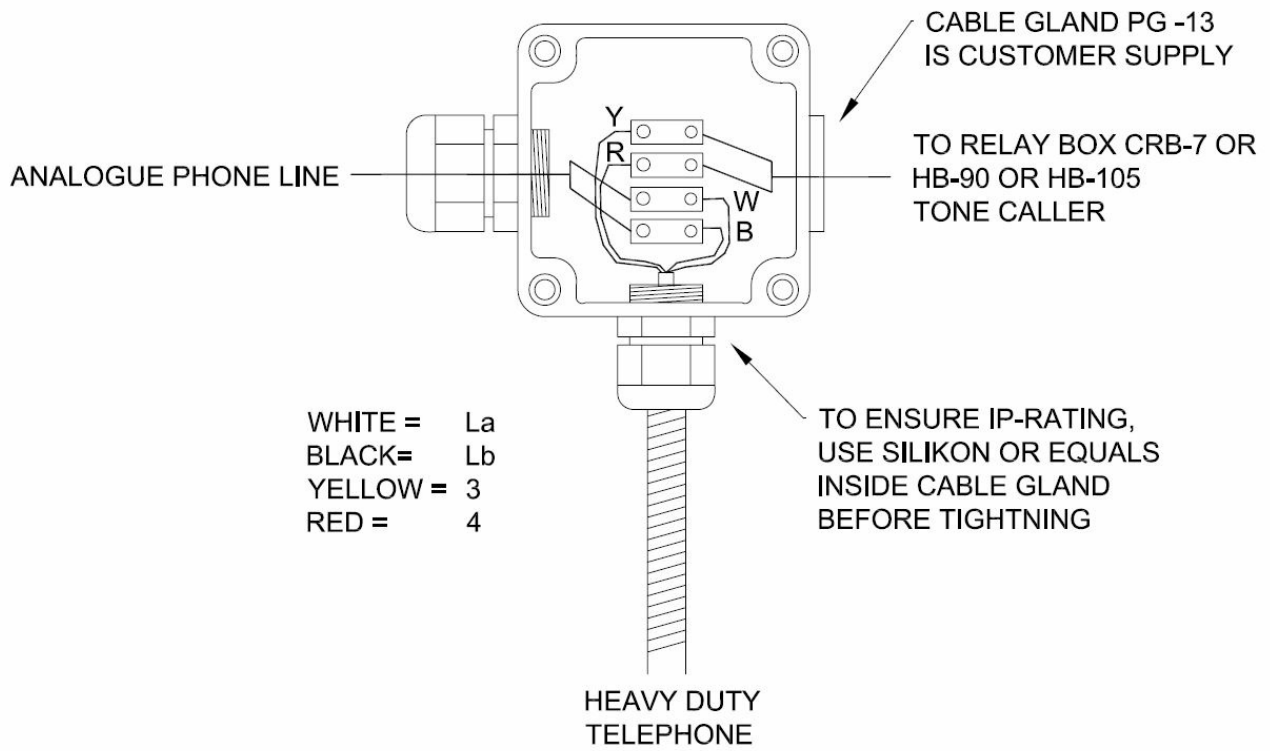

3006090476

**JB-15T**

Junction Box

 IP66

## Description

- ✓ Junction box for loudspeaker type VLS-x
- ✓ For outdoor use

## Technical Dimensions

## GENERAL

Material/ Colour	ABS plastic / Light grey
Dimension (mm)	97W x 90H x 58D
IP- rating	IP-66
Weight	0.12 kg
Environmental Condition	Exposed