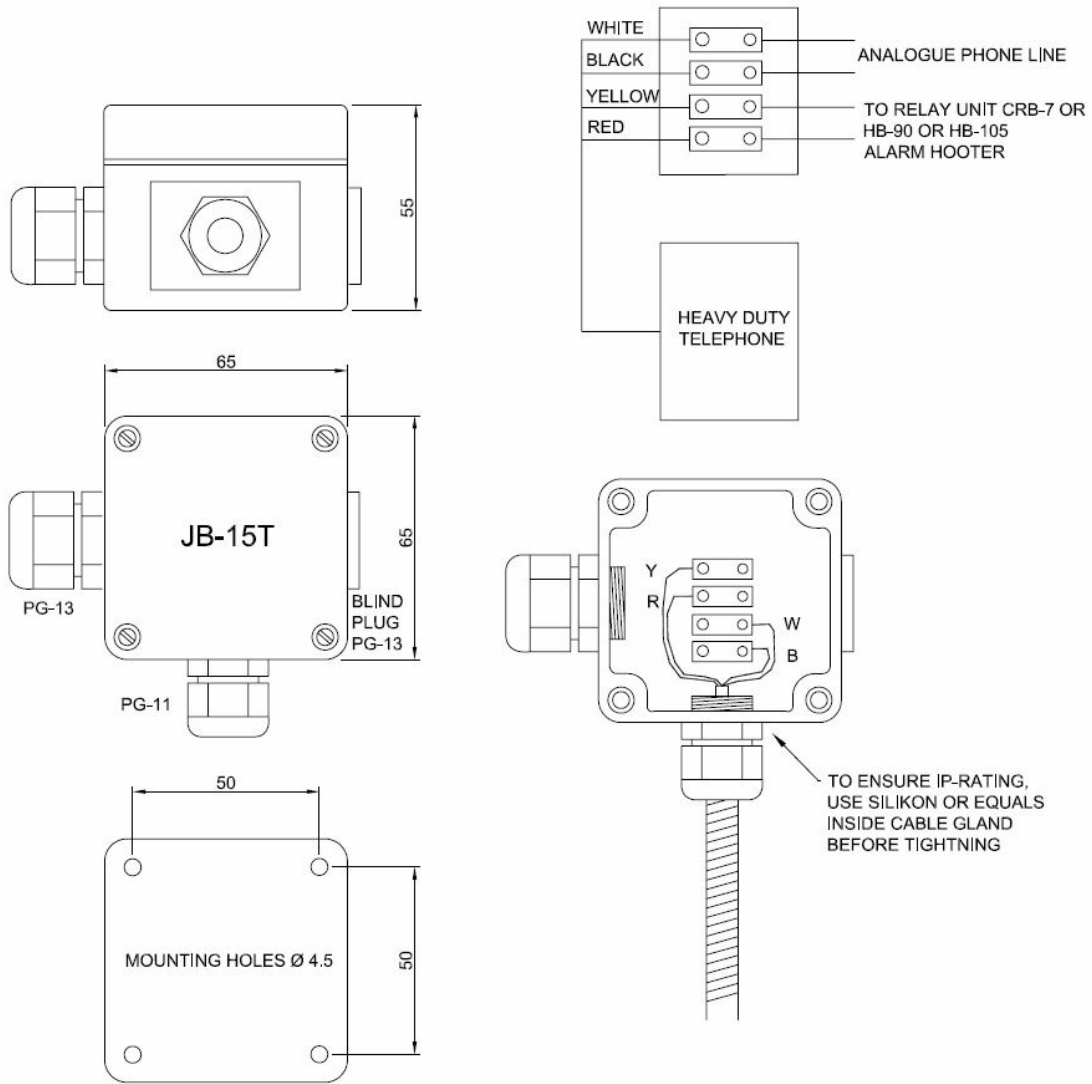

3006090476

JB-15T

Junction Box

 IP66

Description

- ✓ Junction box for loudspeaker type VLS-x
- ✓ For outdoor use

Technical Dimensions

Specifications

GENERAL

Material/ Colour	ABS plastic / Light grey
Dimension (mm)	97W x 90H x 58D
IP- rating	IP-66
Weight	0.12 kg
Environmental Condition	Exposed

Used With

VLS-15TF

Horn Loudspeaker 15W
100V with Fuse

Item Number: 2131000206

VLS-30TF

Horn loudspeaker 30W
100V with fuse

Item Number: 2131000208

KNSP-09

Heavy Duty Telephone
Analog

Item Number: 2213000100

KNSP-01

Heavy Duty Telephone with
Door

Item Number: 2213000200