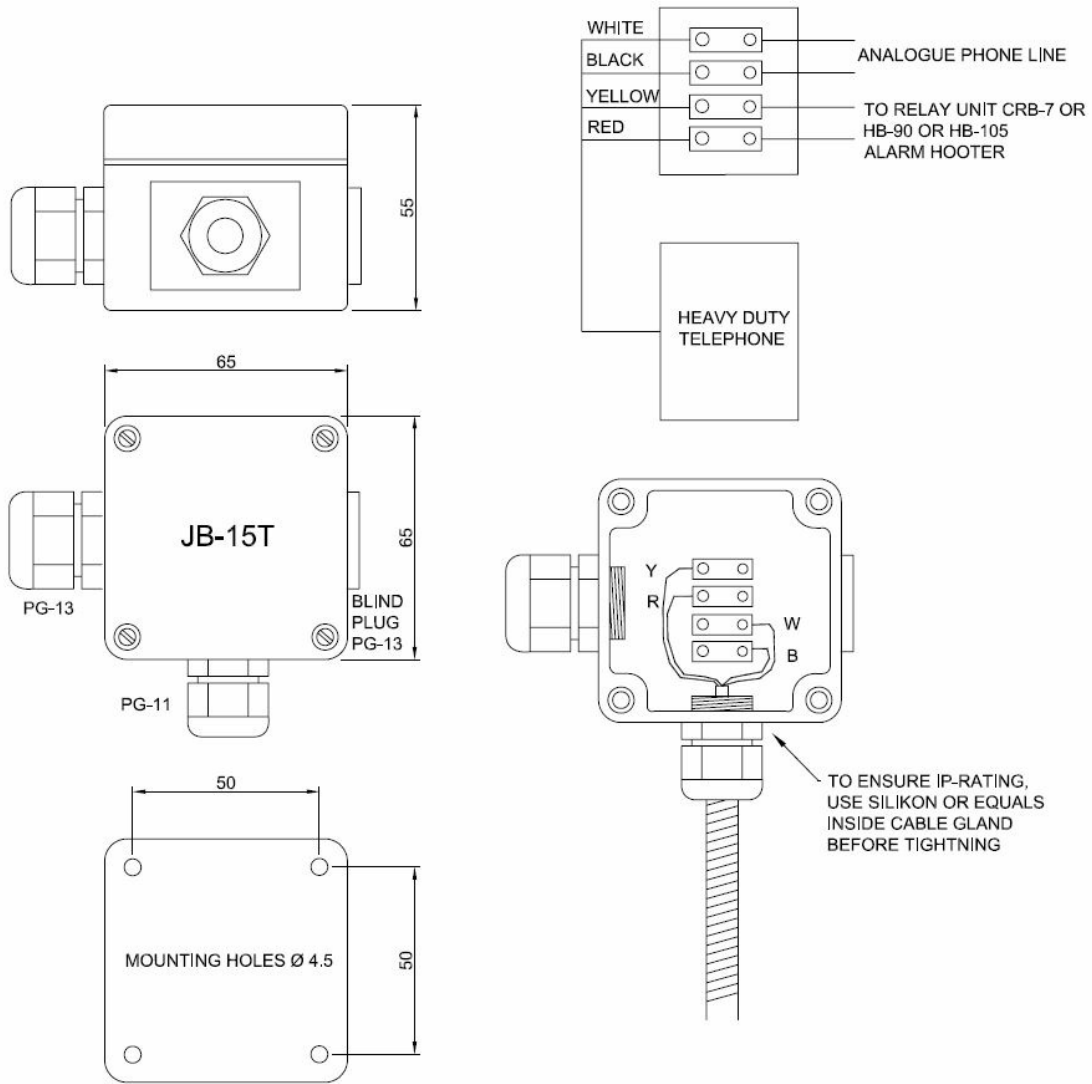

3006090476

**JB-15T**

Junction Box

 IP66

## Description

- ✓ Junction box for loudspeaker type VLS-x
- ✓ For outdoor use

## Technical Dimensions

## GENERAL

Material/ Colour	ABS plastic / Light grey
Dimension (mm)	97W x 90H x 58D
IP- rating	IP-66
Weight	0.12 kg
Environmental Condition	Exposed