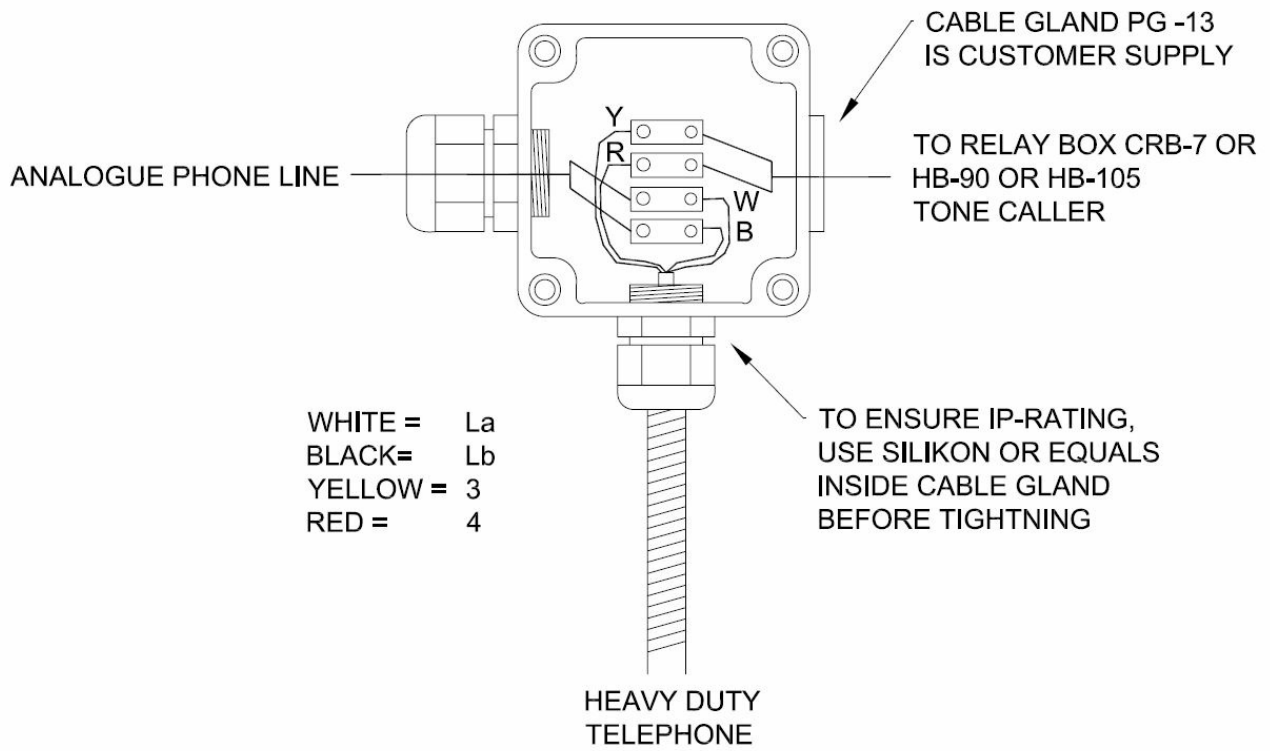

3006090476

JB-15T

Junction Box

 IP66

Description

- ✓ Junction box for loudspeaker type VLS-x
- ✓ For outdoor use

Technical Dimensions

Specifications

GENERAL

Material/ Colour	ABS plastic / Light grey
Dimension (mm)	97W x 90H x 58D
IP- rating	IP-66
Weight	0.12 kg
Environmental Condition	Exposed

Used With

VLS-15TF

Horn Loudspeaker 15W
100V with Fuse

VLS-30TF

Horn loudspeaker 30W
100V

KNSP-09

Heavy Duty Telephone
Analog

KNSP-01

Heavy Duty Telephone with
Door