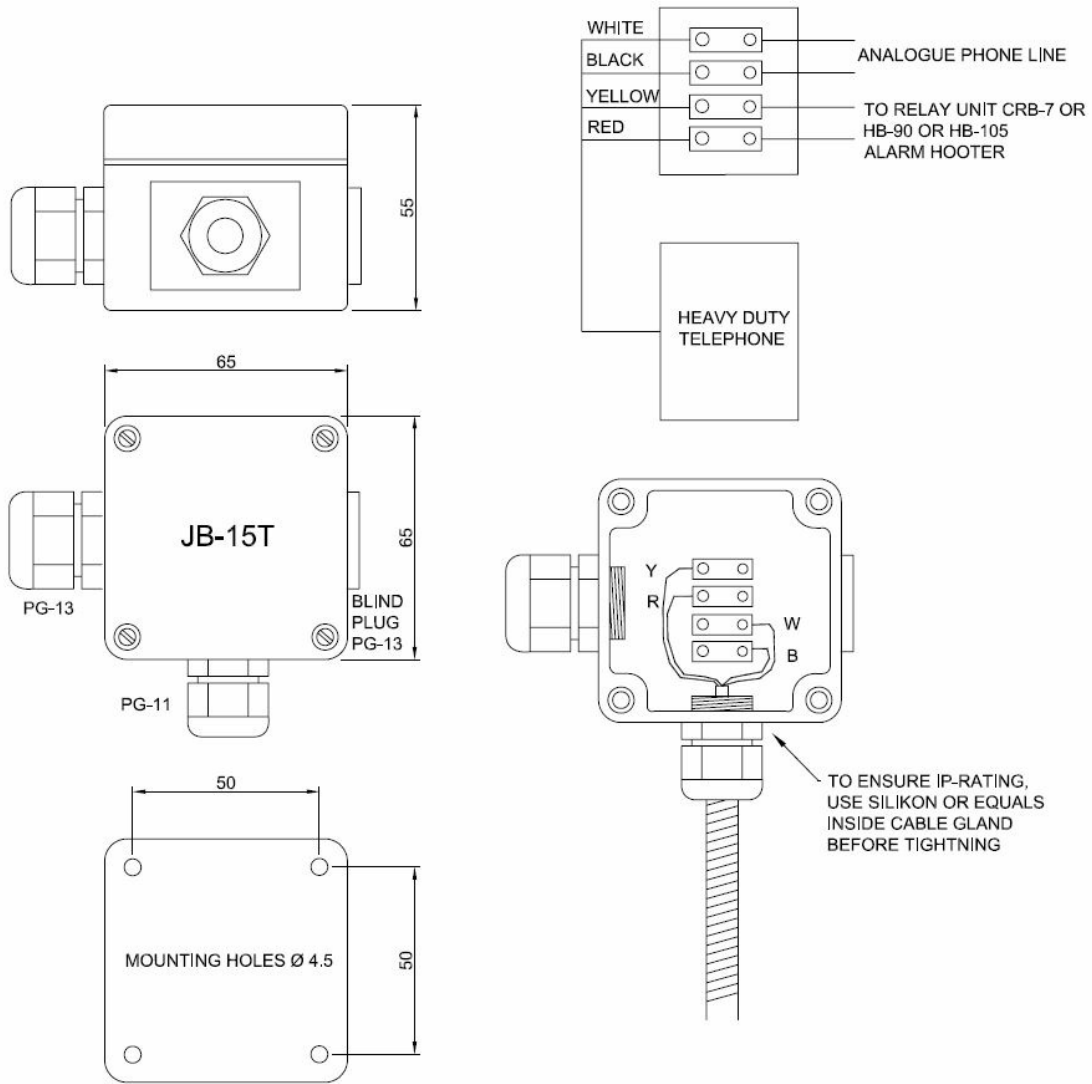

3006090476

JB-15T

Junction Box

 IP66

Description

- ✓ Junction box for loudspeaker type VLS-x
- ✓ For outdoor use

Technical Dimensions

Specifications

GENERAL

Material/ Colour	ABS plastic / Light grey
Dimension (mm)	97W x 90H x 58D
IP- rating	IP-66
Weight	0.12 kg
Environmental Condition	Exposed

Used With

VLS-15TF

Horn Loudspeaker 15W
100V with Fuse

VLS-30TF

Horn loudspeaker 30W
100V

KNSP-09

Heavy Duty Telephone
Analog

KNSP-01

Heavy Duty Telephone with
Door