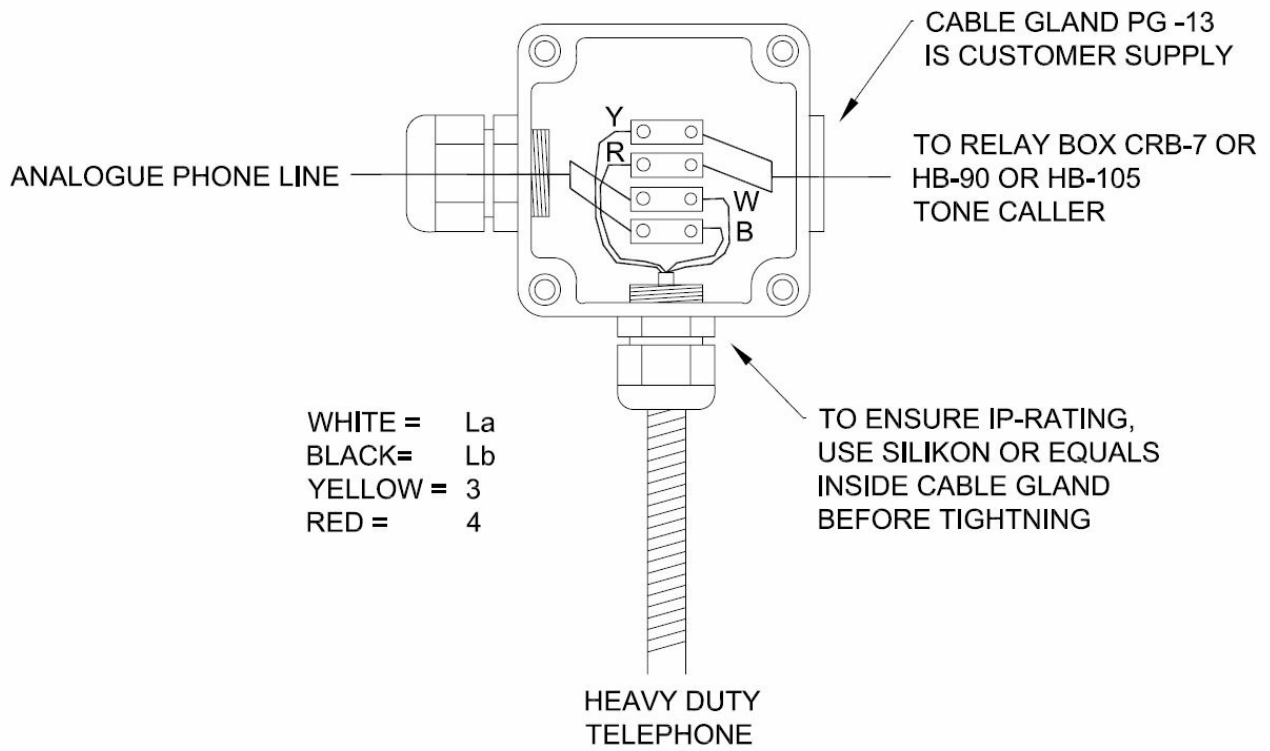

3006090476

JB-15T

Junction Box

 IP66

Description

- ✓ Junction box for loudspeaker type VLS-x
- ✓ For outdoor use

Technical Dimensions

Specifications

GENERAL

Material/ Colour	ABS plastic / Light grey
Dimension (mm)	97W x 90H x 58D
IP- rating	IP-66
Weight	0.12 kg
Environmental Condition	Exposed

Used With

VLS-15TF

Horn Loudspeaker 15W
100V with Fuse

Item Number: 2131000206

VLS-30TF

Horn loudspeaker 30W
100V with fuse

Item Number: 2131000208

KNSP-09

Heavy Duty Telephone
Analog

Item Number: 2213000100

KNSP-01

Heavy Duty Telephone with
Door