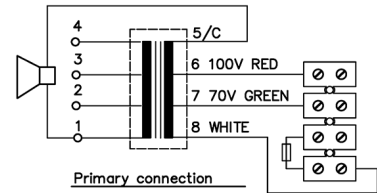

# Technical Dimensions

**Primary connection**  
 White-Green 70V  
 White-Red 100V

**Secondary nominal tapings**  
 C: 1 10,0W  
 C: 2 5,0W  
 C: 3 2,5W  
 C: 4 1,0W

## GENERAL

Dimensions (mm)	206W x 104H x 55D
Weight	0.8 kg
Mounting	4 screws
Material/ Color	ABS / RAL 9010
IP- rating	IP-44
Temperature range	Max. / min. amb. temp 90°C / -40°C
Max. / min. ambient temperature	90°C / -40°C
Cable entry	1x PG-7 / 2x cable inlet 11mm with rubber gasket
Connections	Inside screw terminal
Rated / max. power	10 W / 15 W
SPL 1W/1m	85dB
SPL rated power	95dB
Effective freq.range	160 - 20000Hz
Dispersion	(-6dB)1kHz / 4kHz 140° / 100°
Secondary nominal tappings	10,0W - 5,0W - 2,5W - 1,0W
Environmental Condition	Protected