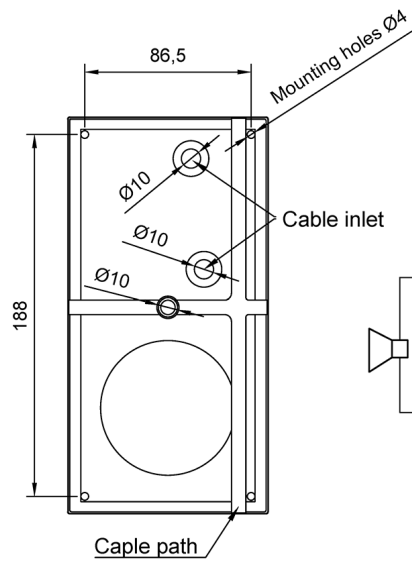

3006100084

SAFE-10PTF

Loudspeaker Bathroom

- ✓ Please note that this product has been replaced by Item Number: [2131000156](#)

Description

- ✓ Loudspeaker w/fuse for accommodation area
- ✓ With 70 / 100V line transformer
- ✓ Wall mounting
- ✓ Waterproof
- ✓ ABS plastic

When mounting the loudspeaker please ensure that it is re-assembled in the same manner in which it was received.

To open the cabinet, press the clip on the short end of the cabinet, and lift the cabinet from the mounting plate. Fasten the mounting plate to wall or ceiling by 4 screws, and clip on the front cover.

Please note that this product has been replaced by Item Number: [2131000156](#)

Technical Dimensions

Primary connection
 White-Green 70V
 White-Red 100V

Secondary nominal tappings

- C: 1 10,0W
- C: 2 5,0W
- C: 3 2,5W
- C: 4 1,0W

Specifications

GENERAL

Dimensions (mm)	206W x 104H x 55D
Weight	0.8 kg
Mounting	4 screws
Material/ Color	ABS / RAL 9010
IP- rating	IP-44
Temperature range	Max. / min. amb. temp 90°C / -40°C
Max. / min. ambient temperature	90°C / -40°C
Cable entry	1x PG-7 / 2x cable inlet 11mm with rubber gasket
Connections	Inside screw terminal
Rated / max. power	10 W / 15 W
SPL 1W/1m	85dB
SPL rated power	95dB
Effective freq.range	160 - 20000Hz
Dispersion	(-6dB)1kHz / 4kHz 140° / 100°
Secondary nominal tappings	10,0W - 5,0W - 2,5W - 1,0W
Environmental Condition	Protected