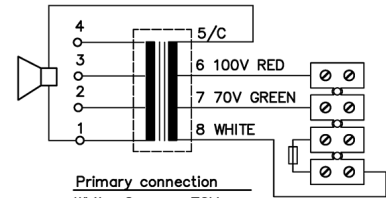

When mounting the loudspeaker please ensure that it is re-assembled in the same manner in which it was received.

To open the cabinet, press the clip on the short end of the cabinet, and lift the cabinet from the mounting plate. Fasten the mounting plate to wall or ceiling by 4 screws, and clip on the front cover.

Please note that this product has been replaced by Item Number: [2131000156](#)

Technical Dimensions

Primary connection
 White-Green 70V
 White-Red 100V

Secondary nominal tappings

- C: 1 10,0W
- C: 2 5,0W
- C: 3 2,5W
- C: 4 1,0W

Specifications

GENERAL

Dimensions (mm)	206W x 104H x 55D
Weight	0.8 kg
Mounting	4 screws
Material/ Color	ABS / RAL 9010
IP- rating	IP-44
Temperature range	Max. / min. amb. temp 90°C / -40°C
Max. / min. ambient temperature	90°C / -40°C
Cable entry	1x PG-7 / 2x cable inlet 11mm with rubber gasket
Connections	Inside screw terminal
Rated / max. power	10 W / 15 W
SPL 1W/1m	85dB
SPL rated power	95dB
Effective freq.range	160 - 20000Hz
Dispersion	(-6dB)1kHz / 4kHz 140° / 100°
Secondary nominal tappings	10,0W - 5,0W - 2,5W - 1,0W
Environmental Condition	Protected