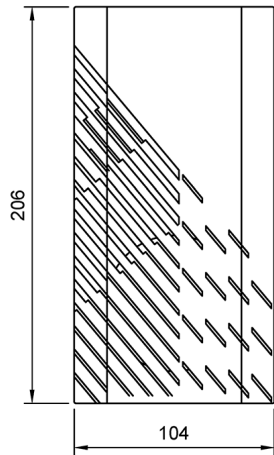

Please note that this product has been replaced by Item Number: [2131000156](#)

Technical Dimensions

Primary connection
 White-Green 70V
 White-Red 100V

Secondary nominal tappings

- C: 1 10,0W
- C: 2 5,0W
- C: 3 2,5W
- C: 4 1,0W

Specifications

GENERAL

Dimensions (mm)	206W x 104H x 55D
Weight	0.8 kg
Mounting	4 screws
Material/ Color	ABS / RAL 9010
IP- rating	IP-44
Temperature range	Max. / min. amb. temp 90°C / -40°C
Max. / min. ambient temperature	90°C / -40°C
Cable entry	1x PG-7 / 2x cable inlet 11mm with rubber gasket
Connections	Inside screw terminal
Rated / max. power	10 W / 15 W
SPL 1W/1m	85dB
SPL rated power	95dB
Effective freq.range	160 - 20000Hz
Dispersion	(-6dB)1kHz / 4kHz 140° / 100°
Secondary nominal tappings	10,0W - 5,0W - 2,5W - 1,0W
Environmental Condition	Protected