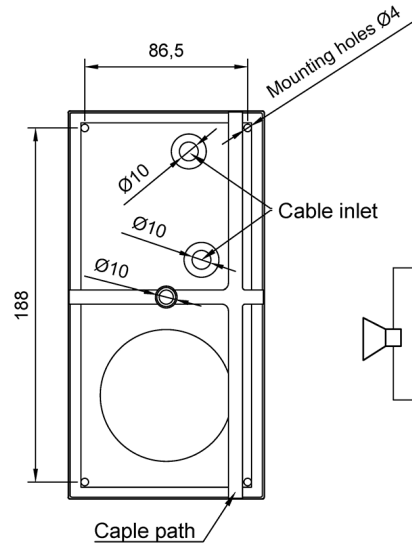

### Description

- ✓ Loudspeaker w/fuse for accommodation area
- ✓ With 70 / 100V line transformer
- ✓ Wall mounting
- ✓ Waterproof
- ✓ ABS plastic

When mounting the loudspeaker please ensure that it is re-assembled in the same manner in which it was received. To open the cabinet, press the clip on the short end of the cabinet, and lift the cabinet from the mounting plate. Fasten the mounting plate to wall or ceiling by 4 screws, and clip on the front cover. For optimum performance, always use the correct voltage / power and operate within the frequency limits as stated. The loudspeaker is equipped with four alternative cable entry ports. Do not open loudspeaker when energized.

# Technical Dimensions

**Primary connection**  
 White-Green 70V  
 White-Red 100V

**Secondary nominal tapings**  
 C: 1 10,0W  
 C: 2 5,0W  
 C: 3 2,5W  
 C: 4 1,0W

## GENERAL

Dimensions (mm)	206W x 104H x 55D
Weight	0.8 kg
Mounting	4 screws
Material/ Color	ABS / RAL 9010
IP- rating	IP-44
Temperature range	Max. / min. amb. temp 90°C / -40°C
Max. / min. ambient temperature	90°C / -40°C
Cable entry	1x PG-7 / 2x cable inlet 11mm with rubber gasket
Connections	Inside screw terminal
Rated / max. power	10 W / 15 W
SPL 1W/1m	85dB
SPL rated power	95dB
Effective freq.range	160 - 20000Hz
Dispersion	(-6dB)1kHz / 4kHz 140° / 100°
Secondary nominal tappings	10,0W - 5,0W - 2,5W - 1,0W
Environmental Condition	Protected