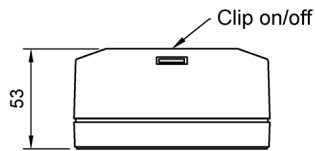

### Description

- ✓ Loudspeaker w/fuse for accommodation area
- ✓ With 70 / 100V line transformer
- ✓ Wall mounting
- ✓ Waterproof
- ✓ ABS plastic

When mounting the loudspeaker please ensure that it is re-assembled in the same manner in which it was received. To open the cabinet, press the clip on the short end of the cabinet, and lift the cabinet from the mounting plate. Fasten the mounting plate to wall or ceiling by 4 screws, and clip on the front cover. For optimum performance, always use the correct voltage / power and operate within the frequency limits as stated. The loudspeaker is equipped with four alternative cable entry ports. Do not open loudspeaker when energized.

# Technical Dimensions

**Primary connection**  
 White-Green 70V  
 White-Red 100V

**Secondary nominal tapings**  
 C: 1 10,0W  
 C: 2 5,0W  
 C: 3 2,5W  
 C: 4 1,0W

## GENERAL

Dimensions (mm)	206W x 104H x 55D
Weight	0.8 kg
Mounting	4 screws
Material/ Color	ABS / RAL 9010
IP- rating	IP-44
Temperature range	Max. / min. amb. temp 90°C / -40°C
Max. / min. ambient temperature	90°C / -40°C
Cable entry	1x PG-7 / 2x cable inlet 11mm with rubber gasket
Connections	Inside screw terminal
Rated / max. power	10 W / 15 W
SPL 1W/1m	85dB
SPL rated power	95dB
Effective freq.range	160 - 20000Hz
Dispersion	(-6dB)1kHz / 4kHz 140° / 100°
Secondary nominal tappings	10,0W - 5,0W - 2,5W - 1,0W
Environmental Condition	Protected