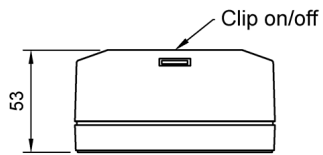

When mounting the loudspeaker please ensure that it is re-assembled in the same manner in which it was received.

To open the cabinet, press the clip on the short end of the cabinet, and lift the cabinet from the mounting plate. Fasten the mounting plate to wall or ceiling by 4 screws, and clip on the front cover.

Please note that this product has been replaced by Item Number: [2131000156](#)

Technical Dimensions

Primary connection
 White-Green 70V
 White-Red 100V

Secondary nominal tappings

- C: 1 10,0W
- C: 2 5,0W
- C: 3 2,5W
- C: 4 1,0W

Specifications

GENERAL

Dimensions (mm)	206W x 104H x 55D
Weight	0.8 kg
Mounting	4 screws
Material/ Color	ABS / RAL 9010
IP- rating	IP-44
Temperature range	Max. / min. amb. temp 90°C / -40°C
Max. / min. ambient temperature	90°C / -40°C
Cable entry	1x PG-7 / 2x cable inlet 11mm with rubber gasket
Connections	Inside screw terminal
Rated / max. power	10 W / 15 W
SPL 1W/1m	85dB
SPL rated power	95dB
Effective freq.range	160 - 20000Hz
Dispersion	(-6dB)1kHz / 4kHz 140° / 100°
Secondary nominal tappings	10,0W - 5,0W - 2,5W - 1,0W
Environmental Condition	Protected