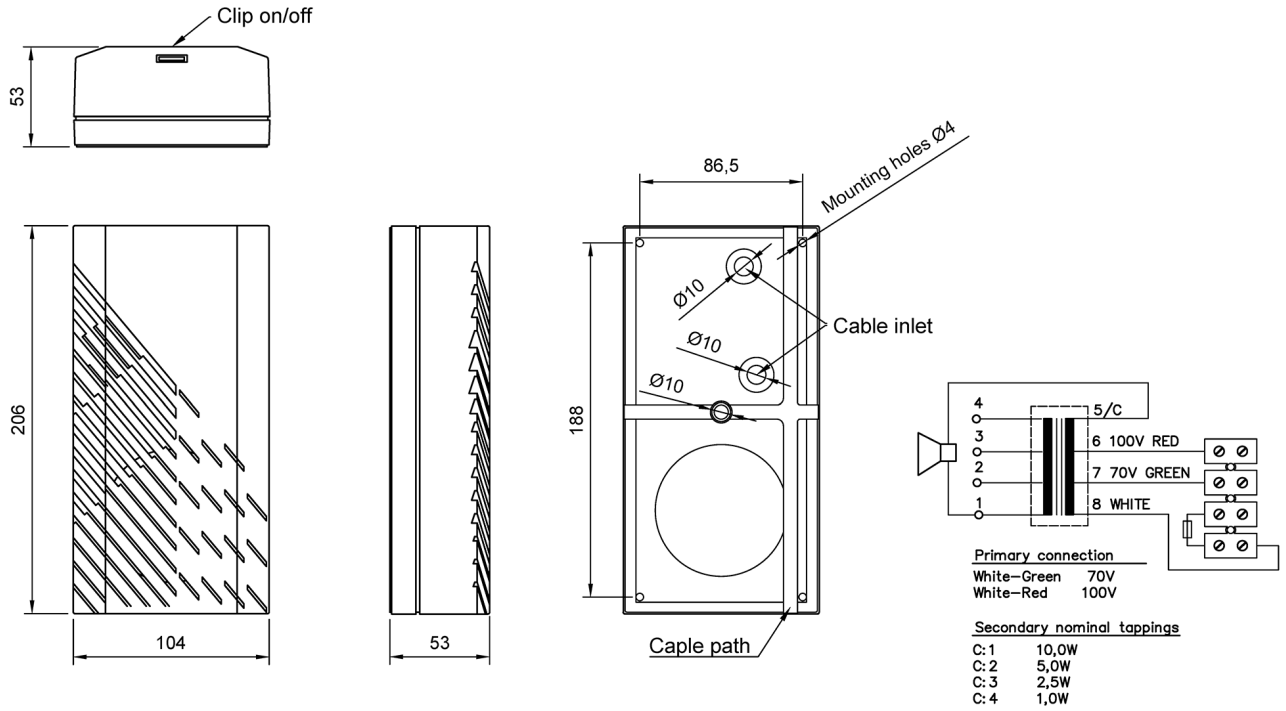

## SAFE-10PTF

Loudspeaker Bathroom

### Description

- ✓ Loudspeaker w/fuse for accommodation area
- ✓ With 70 / 100V line transformer
- ✓ Wall mounting
- ✓ Waterproof
- ✓ ABS plastic

When mounting the loudspeaker please ensure that it is re-assembled in the same manner in which it was received. To open the cabinet, press the clip on the short end of the cabinet, and lift the cabinet from the mounting plate. Fasten the mounting plate to wall or ceiling by 4 screws, and clip on the front cover. For optimum performance, always use the correct voltage / power and operate within the frequency limits as stated. The loudspeaker is equipped with four alternative cable entry ports. Do not open loudspeaker when energized.

# Technical Dimensions

## GENERAL

Dimensions (mm)	206W x 104H x 55D
Weight	0.8 kg
Mounting	4 screws
Material/ Color	ABS / RAL 9010
IP- rating	IP-44
Temperature range	Max. / min. amb. temp 90°C / -40°C
Max. / min. ambient temperature	90°C / -40°C
Cable entry	1x PG-7 / 2x cable inlet 11mm with rubber gasket
Connections	Inside screw terminal
Rated / max. power	10 W / 15 W
SPL 1W/1m	85dB
SPL rated power	95dB
Effective freq.range	160 - 20000Hz
Dispersion	(-6dB)1kHz / 4kHz 140° / 100°
Secondary nominal tappings	10,0W - 5,0W - 2,5W - 1,0W
Environmental Condition	Protected