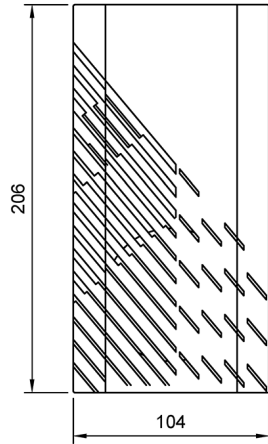

# Technical Dimensions

**Primary connection**  
 White-Green 70V  
 White-Red 100V

**Secondary nominal tapings**  
 C: 1 10,0W  
 C: 2 5,0W  
 C: 3 2,5W  
 C: 4 1,0W

## GENERAL

Dimensions (mm)	206W x 104H x 55D
Weight	0.8 kg
Mounting	4 screws
Material/ Color	ABS / RAL 9010
IP- rating	IP-44
Temperature range	Max. / min. amb. temp 90°C / -40°C
Max. / min. ambient temperature	90°C / -40°C
Cable entry	1x PG-7 / 2x cable inlet 11mm with rubber gasket
Connections	Inside screw terminal
Rated / max. power	10 W / 15 W
SPL 1W/1m	85dB
SPL rated power	95dB
Effective freq.range	160 - 20000Hz
Dispersion	(-6dB)1kHz / 4kHz 140° / 100°
Secondary nominal tappings	10,0W - 5,0W - 2,5W - 1,0W
Environmental Condition	Protected