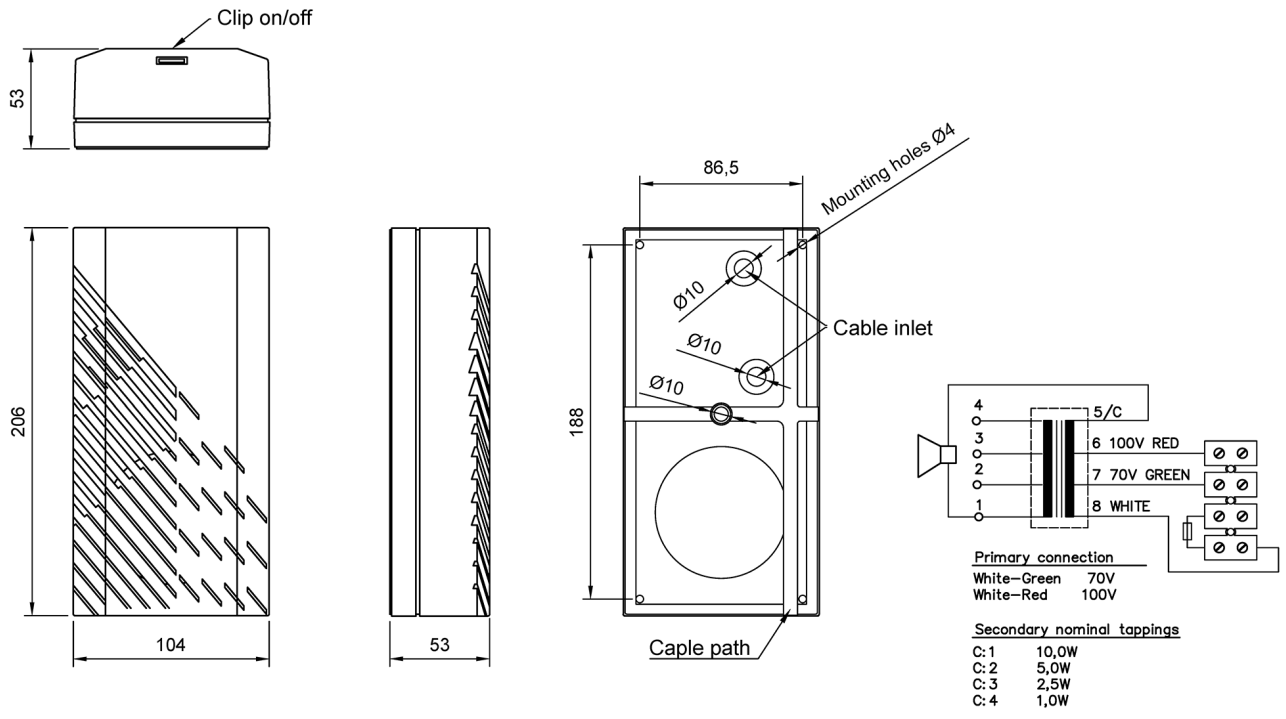

3006100084

SAFE-10PTF

Loudspeaker Bathroom

Description

- ✓ Loudspeaker w/fuse for accommodation area
- ✓ With 70 / 100V line transformer
- ✓ Wall mounting
- ✓ Waterproof
- ✓ ABS plastic

When mounting the loudspeaker please ensure that it is re-assembled in the same manner in which it was received. To open the cabinet, press the clip on the short end of the cabinet, and lift the cabinet from the mounting plate. Fasten the mounting plate to wall or ceiling by 4 screws, and clip on the front cover. For optimum performance, always use the correct voltage / power and operate within the frequency limits as stated. The loudspeaker is equipped with four alternative cable entry ports. Do not open loudspeaker when energized.

Technical Dimensions

Specifications

GENERAL

Dimensions (mm)	206W x 104H x 55D
Weight	0.8 kg
Mounting	4 screws
Material/ Color	ABS / RAL 9010
IP- rating	IP-44
Temperature range	Max. / min. amb. temp 90°C / -40°C
Max. / min. ambient temperature	90°C / -40°C
Cable entry	1x PG-7 / 2x cable inlet 11mm with rubber gasket
Connections	Inside screw terminal
Rated / max. power	10 W / 15 W
SPL 1W/1m	85dB
SPL rated power	95dB
Effective freq.range	160 - 20000Hz
Dispersion	(-6dB)1kHz / 4kHz 140° / 100°
Secondary nominal tappings	10,0W - 5,0W - 2,5W - 1,0W
Environmental Condition	Protected