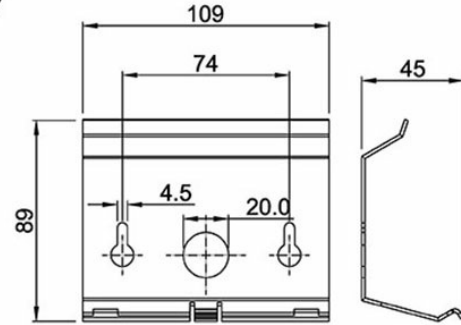

See also: [additional documentation on wiki.zenitel.com](http://wiki.zenitel.com)

Technical Dimensions

Wall bracket O.no. 1008091100
(optional)

Specifications

GENERAL

Dimension (WxHxD)	225 x 75 x 176 mm
Weight	0.7 kg
Display	Backlit display, 35 x 68 mm (64 x 128 pixels)
Temperature range	0°C - 55°C
Relative humidity	< 95% not condensing
Power consumption	Power over Ethernet, IEEE 802.3 a-f, Class 0 Idle 4W, max. 8W
Connectors	2 x RJ45 (Ethernet) 10/100 Mbps
SIP	RFC 3261, SIP Info (DTMF), RFC 2833 (DTMF)
IP protocols	IP v4 - TCP - UDP - HTTPS – TFTP - RTP - RTCP -DHCP - SNMP - DiffServ - TOS – ONVIF - CC oIP® - SIP - RSTP
LAN protocols	Power over Ethernet (IEEE 802.3 a-f), VLAN (IEEE 802.1pq), Network Access Control (IEEE 802.1x)
Audio technology	Wideband 200 Hz - 7 kHz (G.722) Telephony 3.4kHz (G.711) Active noise filtering Acoustic echo cancellation Active noise filtering Telephony 3.4kHz (G.711) Wideband 200 Hz - 7 kHz (G.722)
Audio output	1.5 Watt, 85 dB audio pressure 1m from speaker
Management and operation	HTTPS (Web configuration) DHCP and static IP Remote automatic software upgrade Centralized monitoring Status LED
Advanced features	Dual port managed data switch supporting VLAN and network access control
Compliance	CE and FCC Part 15
Ingress protection	IP22
Warranty	2 Years standard warranty, extendible up to total of 5 years (additional fee)