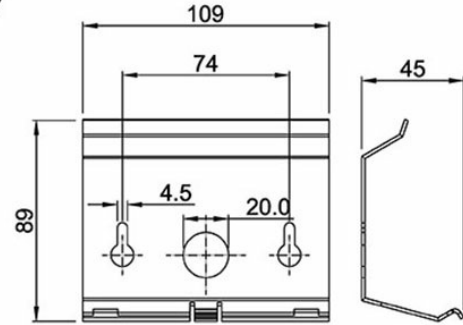

See also: [additional documentation on wiki.zenitel.com](http://wiki.zenitel.com)

Technical Dimensions

Wall bracket O.no. 1008091100
(optional)

Specifications

GENERAL

Dimension (WxHxD)	225 x 75 x 176 mm
Weight	0.7 kg
Display	Backlit display, 35 x 68 mm (64 x 128 pixels)
Temperature range	0°C - 55°C
Relative humidity	< 95% not condensing
Power consumption	Power over Ethernet, IEEE 802.3 a-f, Class 0 Idle 4W, max. 8W
Connectors	2 x RJ45 (Ethernet) 10/100 Mbps
SIP	RFC 3261, SIP Info (DTMF), RFC 2833 (DTMF)
IP protocols	IP v4 - TCP - UDP - HTTPS – TFTP - RTP - RTCP -DHCP - SNMP - DiffServ - TOS – ONVIF - CC oIP® - SIP - RSTP
LAN protocols	Power over Ethernet (IEEE 802.3 a-f), VLAN (IEEE 802.1pq), Network Access Control (IEEE 802.1x)
Audio technology	Wideband 200 Hz - 7 kHz (G.722) Telephony 3.4kHz (G.711) Active noise filtering Acoustic echo cancellation Active noise filtering Telephony 3.4kHz (G.711) Wideband 200 Hz - 7 kHz (G.722)
Audio output	1.5 Watt, 85 dB audio pressure 1m from speaker
Management and operation	HTTPS (Web configuration) DHCP and static IP Remote automatic software upgrade Centralized monitoring Status LED
Advanced features	Dual port managed data switch supporting VLAN and network access control
Compliance	CE and FCC Part 15
Ingress protection	IP22
Warranty	2 Years standard warranty, extendible up to total of 5 years (additional fee)