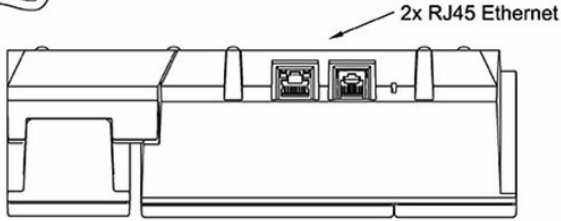

See also: [additional documentation on wiki.zenitel.com](http://wiki.zenitel.com)

Technical Dimensions

Wall bracket O.no. 1008091100
(optional)

Specifications

GENERAL

Dimension (WxHxD)	225 x 75 x 176 mm
Weight	0.7 kg
Display	Backlit display, 35 x 68 mm (64 x 128 pixels)
Temperature range	0°C - 55°C
Relative humidity	< 95% not condensing
Power consumption	Power over Ethernet, IEEE 802.3 a-f, Class 0 Idle 4W, max. 8W
Connectors	2 x RJ45 (Ethernet) 10/100 Mbps
SIP	RFC 3261, SIP Info (DTMF), RFC 2833 (DTMF)
IP protocols	IP v4 - TCP - UDP - HTTPS – TFTP - RTP - RTCP -DHCP - SNMP - DiffServ - TOS – ONVIF - CC oIP® - SIP - RSTP
LAN protocols	Power over Ethernet (IEEE 802.3 a-f), VLAN (IEEE 802.1pq), Network Access Control (IEEE 802.1x)
Audio technology	Wideband 200 Hz - 7 kHz (G.722) Telephony 3.4kHz (G.711) Active noise filtering Acoustic echo cancellation Active noise filtering Telephony 3.4kHz (G.711) Wideband 200 Hz - 7 kHz (G.722)
Audio output	1.5 Watt, 85 dB audio pressure 1m from speaker
Management and operation	HTTPS (Web configuration) DHCP and static IP Remote automatic software upgrade Centralized monitoring Status LED
Advanced features	Dual port managed data switch supporting VLAN and network access control
Compliance	CE and FCC Part 15
Ingress protection	IP22
Warranty	2 Years standard warranty, extendible up to total of 5 years (additional fee)