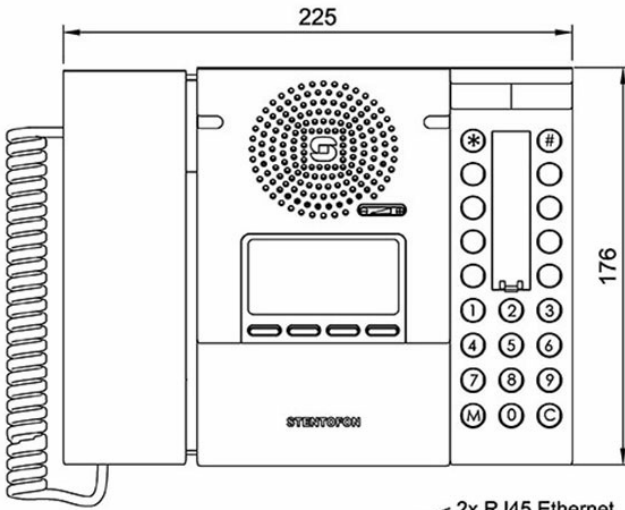

See also: [additional documentation on wiki.zenitel.com](http://wiki.zenitel.com)

Technical Dimensions

Wall bracket O.no. 1008091100
(optional)

Specifications

GENERAL

Dimension (WxHxD)	225 x 75 x 176 mm
Weight	0.7 kg
Display	Backlit display, 35 x 68 mm (64 x 128 pixels)
Temperature range	0°C - 55°C
Relative humidity	< 95% not condensing
Power consumption	Power over Ethernet, IEEE 802.3 a-f, Class 0 Idle 4W, max. 8W
Connectors	2 x RJ45 (Ethernet) 10/100 Mbps
SIP	RFC 3261, SIP Info (DTMF), RFC 2833 (DTMF)
IP protocols	IP v4 - TCP - UDP - HTTPS – TFTP - RTP - RTCP -DHCP - SNMP - DiffServ - TOS – ONVIF - CC oIP® - SIP - RSTP
LAN protocols	Power over Ethernet (IEEE 802.3 a-f), VLAN (IEEE 802.1pq), Network Access Control (IEEE 802.1x)
Audio technology	Wideband 200 Hz - 7 kHz (G.722) Telephony 3.4kHz (G.711) Active noise filtering Acoustic echo cancellation Active noise filtering Telephony 3.4kHz (G.711) Wideband 200 Hz - 7 kHz (G.722)
Audio output	1.5 Watt, 85 dB audio pressure 1m from speaker
Management and operation	HTTPS (Web configuration) DHCP and static IP Remote automatic software upgrade Centralized monitoring Status LED
Advanced features	Dual port managed data switch supporting VLAN and network access control
Compliance	CE and FCC Part 15
Ingress protection	IP22
Warranty	2 Years standard warranty, extendible up to total of 5 years (additional fee)