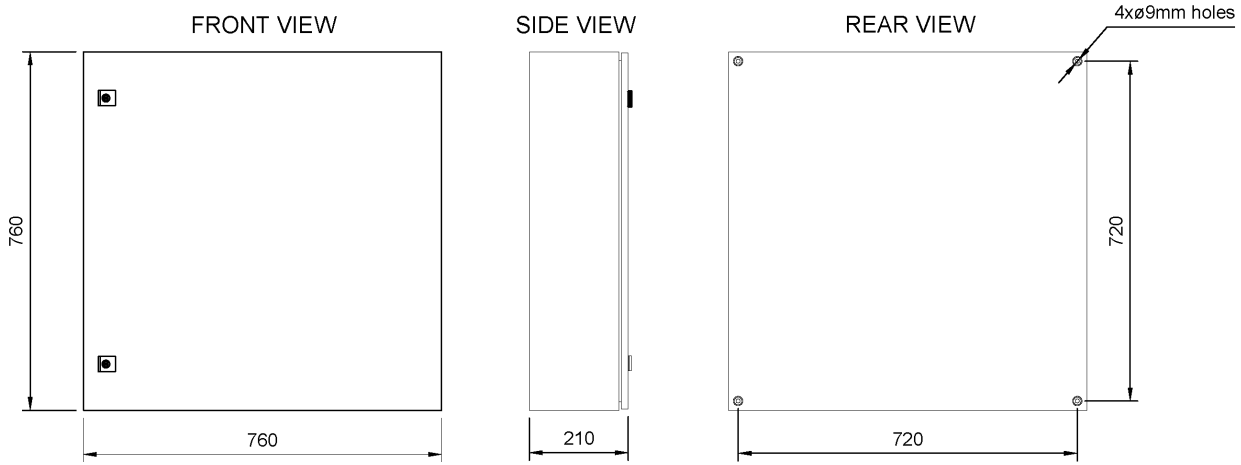

3006120034

G0350

Cabinet For 8 Modules

Description

- ✓ This is the versatile main paging central cabinet when you need many modules in one cabinet, such as PABX-modules, alarm modules, serial interface modules and transmitters modules etc.
- ✓ Up to six modules can be fitted inside except for the 2 power supplies.
- ✓ A central unit module is always needed in the main paging central cabinet.
- ✓ Add G0352 cabinets If more transmitter modules are needed to have full coverage throughout the vessel

Technical Dimensions

CABINET TECHNICAL DATA	
MAKER	RITTAL
MODEL	AE 1077.500
COLOR	RAL 7035
BASE WEIGHT	40 kg
PROTECTION	IP66

Specifications

GENERAL

Power supply: 230VAC	230V AC
Power consumption	Max. 260W
Connection	Screw terminals
Cabinet colour	RAL 7032
Dimensions (mm)	760W x 760H x 210D