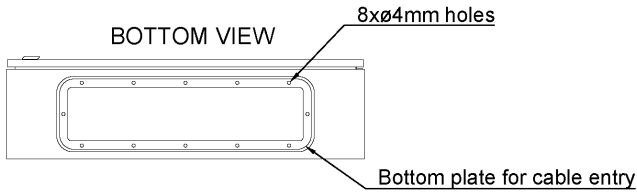

3006120034

G0350

Cabinet For 8 Modules

Description

- ✓ This is the versatile main paging central cabinet when you need many modules in one cabinet, such as PABX-modules, alarm modules, serial interface modules and transmitters modules etc.
- ✓ Up to six modules can be fitted inside except for the 2 power supplies.
- ✓ A central unit module is always needed in the main paging central cabinet.
- ✓ Add G0352 cabinets If more transmitter modules are needed to have full coverage throughout the vessel

Technical Dimensions

CABINET TECHNICAL DATA	
MAKER	RITTAL
MODEL	AE 1077.500
COLOR	RAL 7035
BASE WEIGHT	40 kg
PROTECTION	IP66

Specifications

GENERAL

Power supply: 230VAC	230V AC
Power consumption	Max. 260W
Connection	Screw terminals
Cabinet colour	RAL 7032
Dimensions (mm)	760W x 760H x 210D