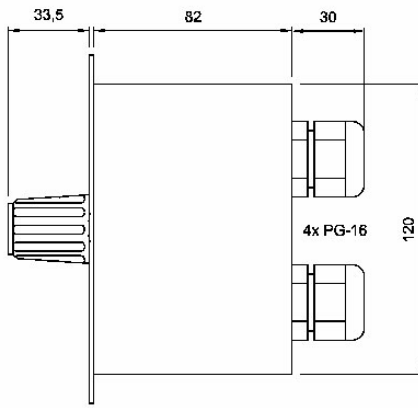

3005010211

VM15-RD

Dual Volume Control 4 Wire Override 2x15W

Description

- ✓ Dual volume control, 4 wire override 2x 15W
- ✓ For use in Public address and general alarm system
- ✓ For flush mounting
- ✓ Optional, wall mounting by using back box

Technical Dimensions

Specifications

GENERAL

Material / Colour	Black anodized aluminium
Dimension (mm)	144W x 144H x 82D
Mounting	Flush with 4x4 mm screws
Cable gland	4 x PG-16
Input	From 100V amplifier
Output	100V
Output power	2 x 15 W
Override power supply	24V DC / 20mA
Termination	Plugable screw terminals for max 2.5mm ² cable
Weight	0.7 kg
Operating temperature	-15°C to +55°C
Environmental Condition	Protected