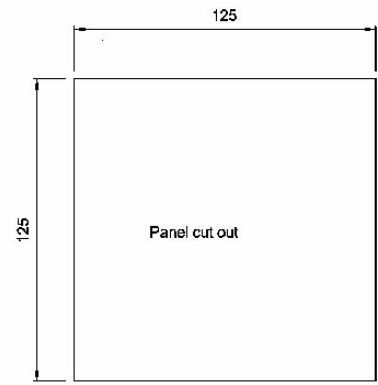

3005010211

VM15-RD

Dual Volume Control 4 Wire Override 2x15W

Description

- ✓ Dual volume control, 4 wire override 2x 15W
- ✓ For use in Public address and general alarm system
- ✓ For flush mounting
- ✓ Optional, wall mounting by using back box

Technical Dimensions

Specifications

GENERAL

Material / Colour	Black anodized aluminium
Dimension (mm)	144W x 144H x 82D
Mounting	Flush with 4x4 mm screws
Cable gland	4 x PG-16
Input	From 100V amplifier
Output	100V
Output power	2 x 15 W
Override power supply	24V DC / 20mA
Termination	Plugable screw terminals for max 2.5mm ² cable
Weight	0.7 kg
Operating temperature	-15°C to +55°C
Environmental Condition	Protected