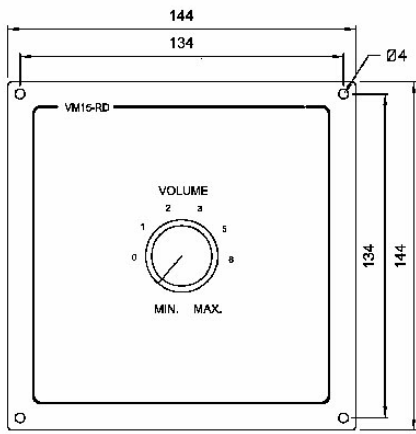

3005010211

VM15-RD

Dual Volume Control 4 Wire Override 2x15W

Description

- ✓ Dual volume control, 4 wire override 2x 15W
- ✓ For use in Public address and general alarm system
- ✓ For flush mounting
- ✓ Optional, wall mounting by using back box

Technical Dimensions

Specifications

GENERAL

Material / Colour	Black anodized aluminium
Dimension (mm)	144W x 144H x 82D
Mounting	Flush with 4x4 mm screws
Cable gland	4 x PG-16
Input	From 100V amplifier
Output	100V
Output power	2 x 15 W
Override power supply	24V DC / 20mA
Termination	Plugable screw terminals for max 2.5mm ² cable
Weight	0.7 kg
Operating temperature	-15°C to +55°C
Environmental Condition	Protected