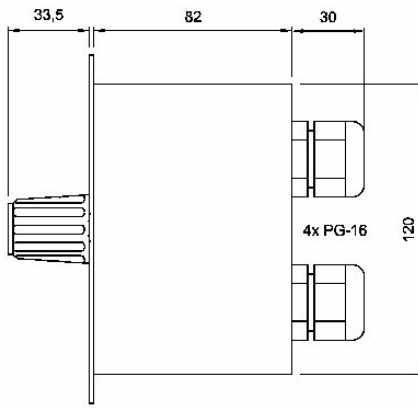

3005010211

VM15-RD

Dual Volume Control 4 Wire Override 2x15W

Description

- ✓ Dual volume control, 4 wire override 2x 15W
- ✓ For use in Public address and general alarm system
- ✓ For flush mounting
- ✓ Optional, wall mounting by using back box

Technical Dimensions

Specifications

GENERAL

Material / Colour	Black anodized aluminium
Dimension (mm)	144W x 144H x 82D
Mounting	Flush with 4x4 mm screws
Cable gland	4 x PG-16
Input	From 100V amplifier
Output	100V
Output power	2 x 15 W
Override power supply	24V DC / 20mA
Termination	Plugable screw terminals for max 2.5mm ² cable
Weight	0.7 kg
Operating temperature	-15°C to +55°C
Environmental Condition	Protected

Accessories

SPA-M6BOKS

Wall-mount box for SPA-M1/M6 and VM15/50-RD panels

Item Number: 3005010155