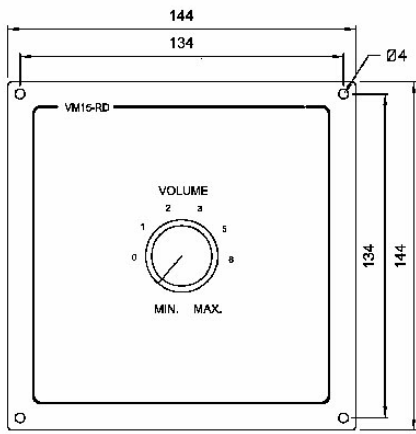

3005010211

VM15-RD

Dual Volume Control 4 Wire Override 2x15W

Description

- ✓ Dual volume control, 4 wire override 2x 15W
- ✓ For use in Public address and general alarm system
- ✓ For flush mounting
- ✓ Optional, wall mounting by using back box

Technical Dimensions

Specifications

GENERAL

| | |
|-------------------------|---|
| Material / Colour | Black anodized aluminium |
| Dimension (mm) | 144W x 144H x 82D |
| Mounting | Flush with 4x4 mm screws |
| Cable gland | 4 x PG-16 |
| Input | From 100V amplifier |
| Output | 100V |
| Output power | 2 x 15 W |
| Override power supply | 24V DC / 20mA |
| Termination | Plugable screw terminals for max 2.5mm ² cable |
| Weight | 0.7 kg |
| Operating temperature | -15°C to +55°C |
| Environmental Condition | Protected |