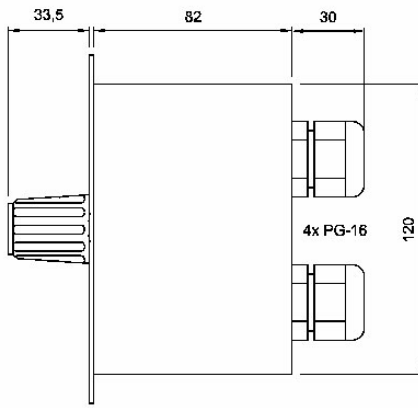

3005010211

VM15-RD

Dual Volume Control 4 Wire Override 2x15W

Description

- ✓ Dual volume control, 4 wire override 2x 15W
- ✓ For use in Public address and general alarm system
- ✓ For flush mounting
- ✓ Optional, wall mounting by using back box

Technical Dimensions

Specifications

GENERAL

| | |
|-------------------------|---|
| Material / Colour | Black anodized aluminium |
| Dimension (mm) | 144W x 144H x 82D |
| Mounting | Flush with 4x4 mm screws |
| Cable gland | 4 x PG-16 |
| Input | From 100V amplifier |
| Output | 100V |
| Output power | 2 x 15 W |
| Override power supply | 24V DC / 20mA |
| Termination | Plugable screw terminals for max 2.5mm ² cable |
| Weight | 0.7 kg |
| Operating temperature | -15°C to +55°C |
| Environmental Condition | Protected |