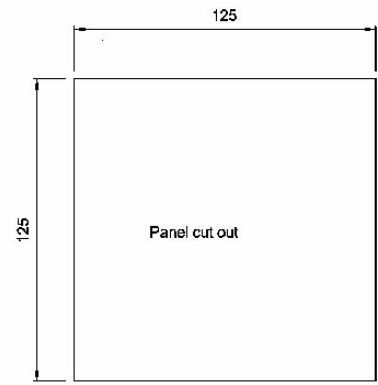

3005010211

VM15-RD

Dual Volume Control 4 Wire Override 2x15W

Description

- ✓ Dual volume control, 4 wire override 2x 15W
- ✓ For use in Public address and general alarm system
- ✓ For flush mounting
- ✓ Optional, wall mounting by using back box

Technical Dimensions

Specifications

GENERAL

| | |
|-------------------------|---|
| Material / Colour | Black anodized aluminium |
| Dimension (mm) | 144W x 144H x 82D |
| Mounting | Flush with 4x4 mm screws |
| Cable gland | 4 x PG-16 |
| Input | From 100V amplifier |
| Output | 100V |
| Output power | 2 x 15 W |
| Override power supply | 24V DC / 20mA |
| Termination | Plugable screw terminals for max 2.5mm ² cable |
| Weight | 0.7 kg |
| Operating temperature | -15°C to +55°C |
| Environmental Condition | Protected |