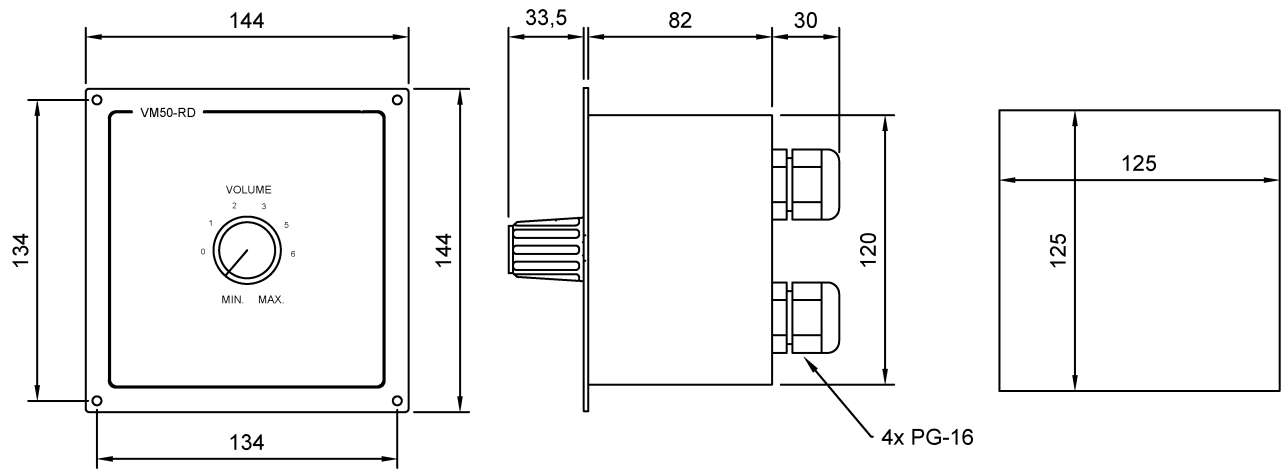

3005010214

VM50-RD

Dual Volume Control 4 Wire Override 2x50W

Description

- ✓ Dual volume control, 4 wire override 2x 50W
- ✓ For use in Public address and general alarm system
- ✓ For flush mounting
- ✓ Optional, wall mounting by using back box

Technical Dimensions

Specifications

GENERAL

Material / Colour	Black anodized aluminium
Dimension (mm)	144W x 144H x 82D
Mounting	Flush with 4x4 mm screws
Cable gland	4 x PG-16
Input	From 100V amplifier
Output	100V
Output power	2 x 50W
Override power supply	24V DC / 20 mA
Termination	Plugable screw terminals for max ² cable
Weight	0.7 kg
Operating temperature	-15°C to +55°C
Environmental Condition	Protected