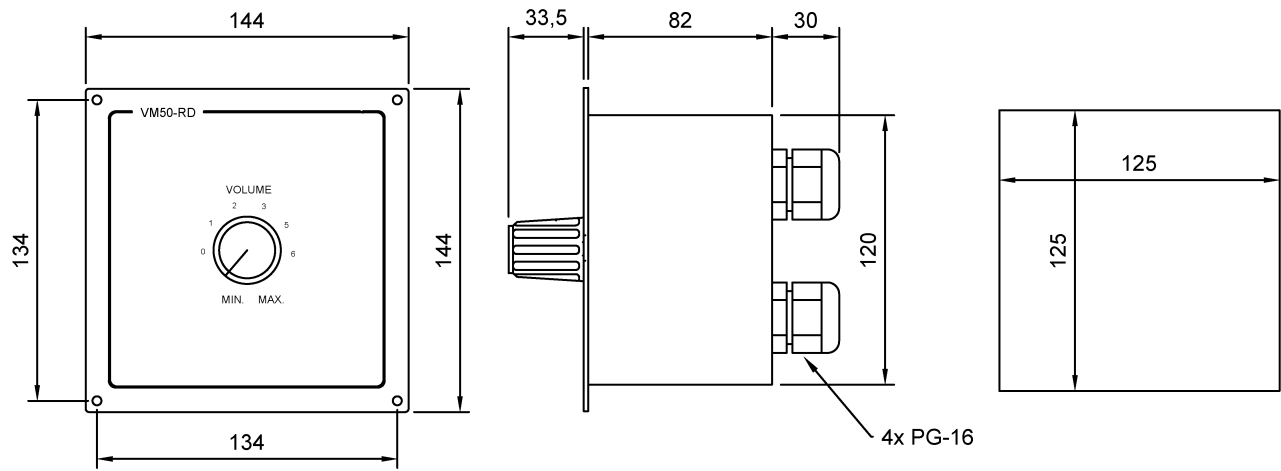

3005010214

VM50-RD

Dual Volume Control 4 Wire Override 2x50W

Description

- ✓ Dual volume control, 4 wire override 2x 50W
- ✓ For use in Public address and general alarm system
- ✓ For flush mounting
- ✓ Optional, wall mounting by using back box

Technical Dimensions

Specifications

GENERAL

Material / Colour	Black anodized aluminium
Dimension (mm)	144W x 144H x 82D
Mounting	Flush with 4x4 mm screws
Cable gland	4 x PG-16
Input	From 100V amplifier
Output	100V
Output power	2 x 50W
Override power supply	24V DC / 20 mA
Termination	Plugable screw terminals for max ² cable
Weight	0.7 kg
Operating temperature	-15°C to +55°C
Environmental Condition	Protected