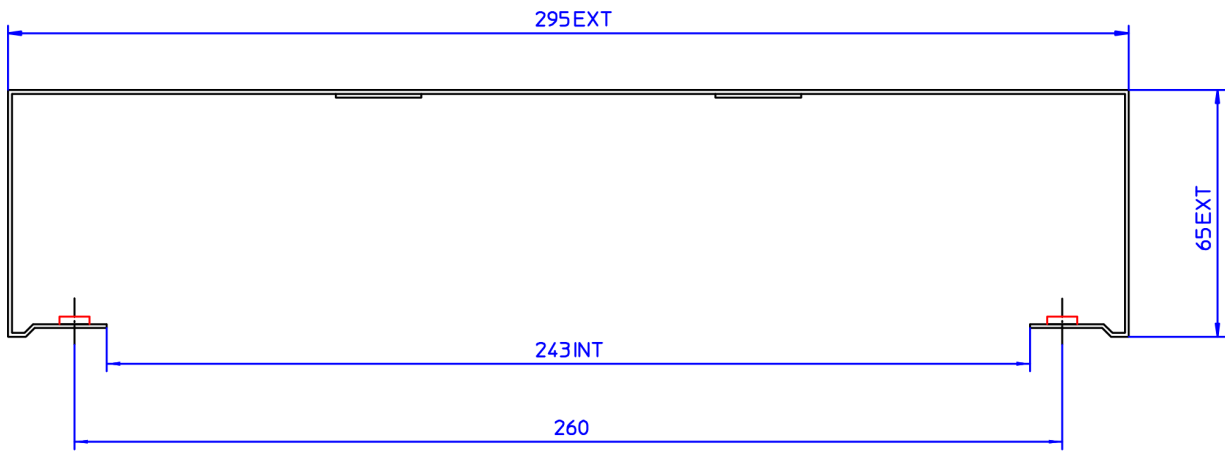

## Wall-mount Backbox for Cleanroom Station

---

### Description

Wall-mount backbox for:

✔ 1008415000 - IP-CROR Cleanroom Station

### Technical Dimensions

## GENERAL

Size (WxHxD)	140.5 x 295 x 65 mm
Weight	0.9 kg
Material	Zincor – Color Grey RAL 9006