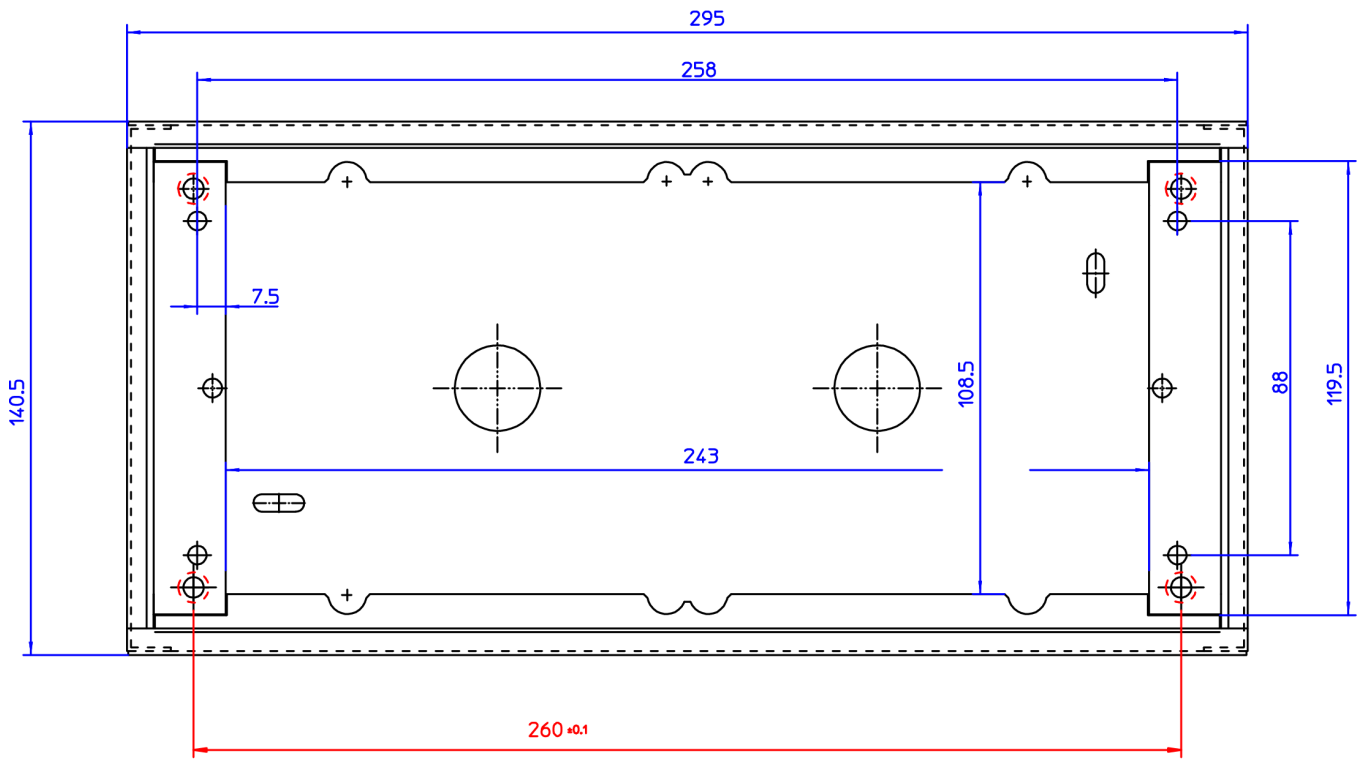

## Wall-mount Backbox for Cleanroom Station

---

### Description

Wall-mount backbox for:

✔ 1008415000 - IP-CROR Cleanroom Station

### Technical Dimensions

## GENERAL

Size (WxHxD)	140.5 x 295 x 65 mm
Weight	0.9 kg
Material	Zincor – Color Grey RAL 9006